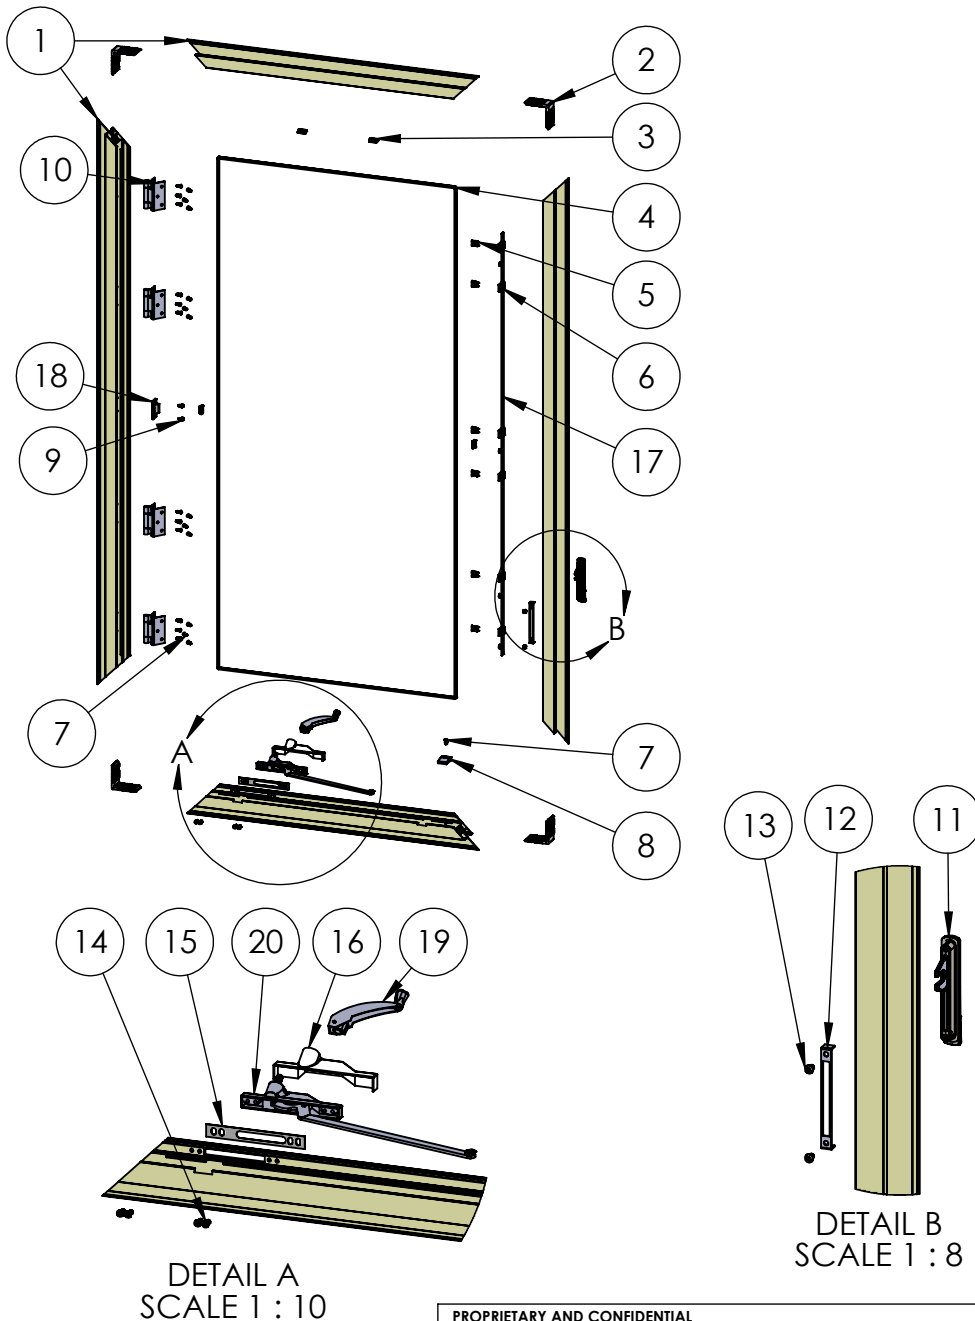

ASSEMBLY / PARTS LIST (B.O.M.)

Series: 250-T

Type: Casement with Butt Hinges, Roto Operator, and Multi-Point Lock

TABLE OF CONTENTS			
ITEM NO.	DESCRIPTION	QTY.	PAGE #
1	FRAME ASSEMBLY	1	2
2	PANEL ASSEMBLY	1	3
3	FLAT SCREEN ASSEMBLY	1	4
4	TABLES	1	5

Description Table of Contents	
File Name Series 250-T C Casement Assembly with Butt Hinges Roto Operator and Multi-Point Lock	REV A
Released 8/24/2020	SHEET 1 OF 5

PROPRIETARY AND CONFIDENTIAL
 THE INFORMATION CONTAINED IN THIS DRAWING IS THE SOLE PROPERTY OF FLEETWOOD WINDOWS & DOORS.
 ANY REPRODUCTION IN PART OR AS A WHOLE WITHOUT THE WRITTEN PERMISSION OF FLEETWOOD WINDOWS & DOORS IS PROHIBITED.

ASSEMBLY / PARTS LIST (B.O.M.)

EXTRUSIONS			
ITEM NO.	PART NUMBER	DESCRIPTION	QTY.
1	05P88, 05P19	Perimeter - OG (Nail-on, Block)	4
HARDWARE			
ITEM NO.	PART NUMBER	DESCRIPTION	QTY.
2	20596	Corner Key, Vent	4
3	25173, 25753	Screen Clip, SS, Clear, Black	4
4	25199	Mini Bulb Vinyl	1
5	20244	#8 FHP - A, 3/4", SS, Clear	12
6	24731	24731, Tie Bar Guide	6
7	20272	#10 FHP - A - UC, 1/2" SS, Clear	25
8	18770	Large Pivot Shim	1
9	20337	#10 PHP - B, 3/8", SS, Clear	2
10	18820, 18818, 25179, 25178	Butt Hinge Assembly, Alum, Alum Blk, SS, SS Blk	4
11	26139, 26140	Multi-Point Lock Handle (Black, Brushed Copper Nickel)	1
12	26141	Multi-Point Support Plate	1
13	26142	#10-24 Torx Screw, 0.375", SS, Clear, Driver Size T25	2
14	25574	#10-32 Torx Button-Head, 0.5", Clear	4
15	18742	Gasket (PSRO)	1
16	25634, 25635	Casement Oper. Cover - (LH, RH)	1
17	See Table A	Tie Bar MP	1
18	See Table A	Snubber, Frame Portion (HVHZ only)	1
19	See Table B	Handle Options	1
20	See Table D	CSMT Roto S.S. Arm (13.5)	1

ASSEMBLY / PARTS LIST (B.O.M.)

DETAIL A
SCALE 1 : 10

DETAIL B
SCALE 1 : 10

EXTRUSIONS

ITEM NO.	PART NUMBER	DESCRIPTION	QTY.
1	05P11	Zee Bar	4
2	05P09, 05P12, 05P10, 05P06, 05P05	Glass Stop (1"), (1-1/4"), (1-1/2"), (5/8" and 1/2"), (1/4" or 1")	4