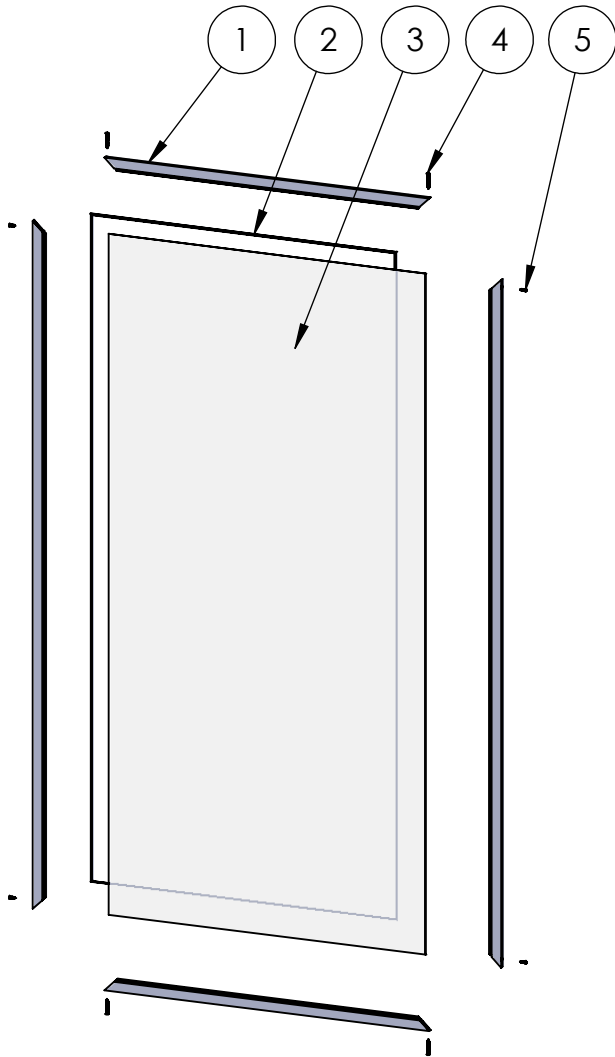

ASSEMBLY / PARTS LIST (B.O.M.)

EXTRUSIONS			
ITEM NO.	PART NUMBER	DESCRIPTION	QTY.
1	114	.3125 Screen Frame	4
HARDWARE			
ITEM NO.	PART NUMBER	DESCRIPTION	QTY.
2	19127	SCREEN RUBBER SPLINE .150	1
3	-	Screen Mesh	1
4	25751	Flat Head Phillips Screw for Sheet Metal, 316 Stainless Steel, Number 6 Size, 1-1/4" Length	4
5	25752	Flat Head Phillips Screw for Sheet Metal, 316 Stainless Steel, Number 6 Size, 1/2" Length	4

Description Flat Screen Assembly	
File Name Series 250-T C Casement Assembly with Butt Hinges Roto Operator and Multi-Point Lock	REV A
Released 8/24/2020	SHEET 4 OF 5

PROPRIETARY AND CONFIDENTIAL
THE INFORMATION CONTAINED IN THIS DRAWING IS THE SOLE PROPERTY OF FLEETWOOD WINDOWS & DOORS.
ANY REPRODUCTION IN PART OR AS A WHOLE WITHOUT THE WRITTEN PERMISSION OF FLEETWOOD WINDOWS & DOORS IS PROHIBITED.