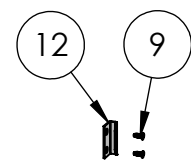

ASSEMBLY / PARTS LIST (B.O.M.)

EXTRUSIONS			
ITEM NO.	PART NUMBER	DESCRIPTION	QTY.
1	05P88, 05P19	Perimeter - OG (Nail-on, Block)	4
HARDWARE			
ITEM NO.	PART NUMBER	DESCRIPTION	QTY.
2	20596	Corner Key, Vent	4
3	25173, 25753	Screen Clip, SS, Clear, Black	4
4	25199	Mini Bulb Vinyl	1
5	20244	#8 FHP - A, 3/4", SS, Clear	12
6	24731	24731, Tie Bar Guide	6
7	20272	#10 FHP - A - UC, 1/2" SS, Clear	25
8	18770	Large Pivot Shim	1
9	20337	#10 PHP - B, 3/8", SS, Clear	2
10	18820, 18818, 25179, 25178	Butt Hinge Assembly, Alum, Alum Blk, SS, SS Blk	4
11	26139, 26140	Multi-Point Lock Handle (Black, Brushed Copper Nickel)	1
12	26141	Multi-Point Support Plate	1
13	26142	#10-24 Torx Screw, 0.375", SS, Clear, Driver Size T25	2
14	25574	#10-32 Torx Button-Head, 0.5", Clear	4
15	18742	Gasket (PSRO)	1
16	25634, 25635	Casement Oper. Cover - (LH, RH)	1
17	See Table A	Tie Bar MP	1
18	See Table A	Snubber, Frame Portion (HVHZ only)	1
19	See Table B	Handle Options	1
20	See Table D	CSMT Roto S.S. Arm (13.5)	1

Description
Frame Assembly

File Name
Series 250-T C Casement
Assembly with Butt Hinges Roto
Operator and Multi-Point Lock

REV
A

Released 8/24/2020

SHEET 2 OF 5

PROPRIETARY AND CONFIDENTIAL

THE INFORMATION CONTAINED IN THIS DRAWING IS THE SOLE PROPERTY OF FLEETWOOD WINDOWS & DOORS.
ANY REPRODUCTION IN PART OR AS A WHOLE WITHOUT THE WRITTEN PERMISSION OF FLEETWOOD WINDOWS & DOORS IS PROHIBITED.

ASSEMBLY / PARTS LIST (B.O.M.)

DETAIL A
SCALE 1 : 10

DETAIL B
SCALE 1 : 10

EXTRUSIONS

ITEM NO.	PART NUMBER	DESCRIPTION	QTY.
1	05P11	Zee Bar	4
2	05P09, 05P12, 05P10, 05P06, 05P05	Glass Stop (1"), (1-1/4"), (1-1/2"), (5/8" and 1/2"), (1/4" or 1")	4