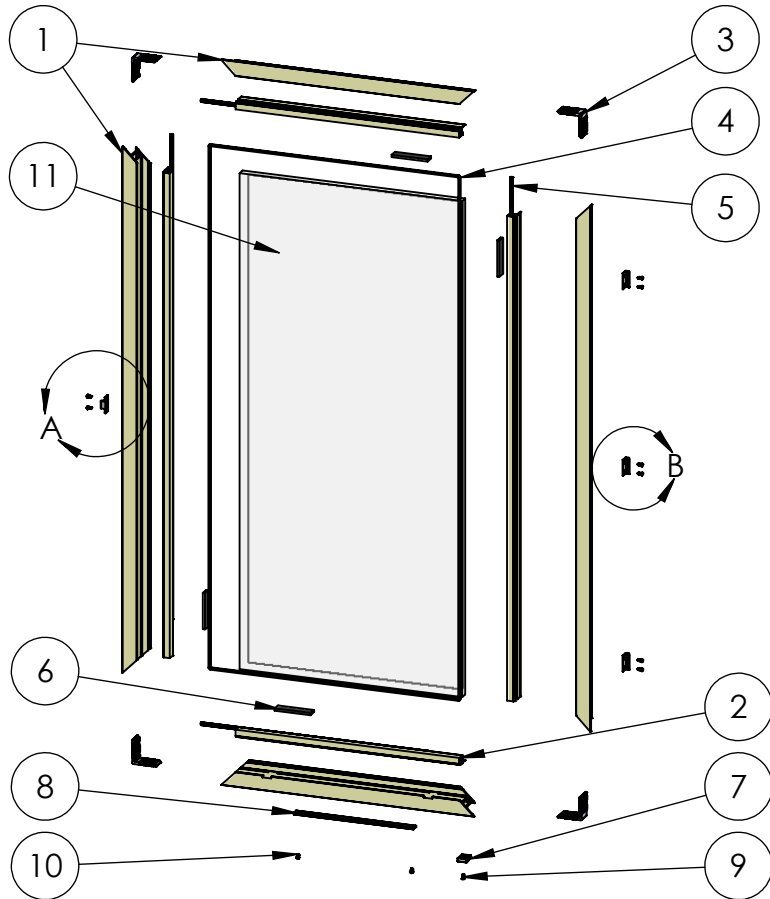

ASSEMBLY / PARTS LIST (B.O.M.)

EXTRUSIONS			
ITEM NO.	PART NUMBER	DESCRIPTION	QTY.
1	05P88, 05P19	Perimeter - OG (Nail-on, Block)	4
HARDWARE			
ITEM NO.	PART NUMBER	DESCRIPTION	QTY.
2	20596	Corner Key, Vent	4
3	25173, 25753	Screen Clip, SS, Clear, Black	4
4	25199	Mini Bulb Vinyl	1
5	20244	#8 FHP - A, 3/4", SS, Clear	12
6	24731	24731, Tie Bar Guide	6
7	20272	#10 FHP - A - UC, 1/2" SS, Clear	25
8	18770	Large Pivot Shim	1
9	20337	#10 PHP - B, 3/8", SS, Clear	2
10	18820, 18818, 25179, 25178	Butt Hinge Assembly, Alum, Alum Blk, SS, SS Blk	4
11	26139, 26140	Multi-Point Lock Handle (Black, Brushed Copper Nickel)	1
12	26141	Multi-Point Support Plate	1
13	26142	#10-24 Torx Screw, 0.375", SS, Clear, Driver Size T25	2
14	25574	#10-32 Torx Button-Head, 0.5", Clear	4
15	18742	Gasket (PSRO)	1
16	25634, 25635	Casement Oper. Cover - (LH, RH)	1
17	See Table A	Tie Bar MP	1
18	See Table A	Snubber, Frame Portion (HVHZ only)	1
19	See Table B	Handle Options	1
20	See Table D	CSMT Roto S.S. Arm (13.5)	1

Description
Frame Assembly

File Name
Series 250-T C Casement
Assembly with Butt Hinges Roto
Operator and Multi-Point Lock

REV
A

Released 8/24/2020

SHEET 2 OF 5

PROPRIETARY AND CONFIDENTIAL

THE INFORMATION CONTAINED IN THIS DRAWING IS THE SOLE PROPERTY OF FLEETWOOD WINDOWS & DOORS.
ANY REPRODUCTION IN PART OR AS A WHOLE WITHOUT THE WRITTEN PERMISSION OF FLEETWOOD WINDOWS & DOORS IS PROHIBITED.

ASSEMBLY / PARTS LIST (B.O.M.)

DETAIL A
SCALE 1 : 10

DETAIL B
SCALE 1 : 10

EXTRUSIONS

ITEM NO.	PART NUMBER	DESCRIPTION	QTY.
1	05P11	Zee Bar	4
2	05P09, 05P12, 05P10, 05P06, 05P05	Glass Stop (1"), (1-1/4"), (1-1/2"), (5/8" and 1/2"), (1/4" or 1")	4