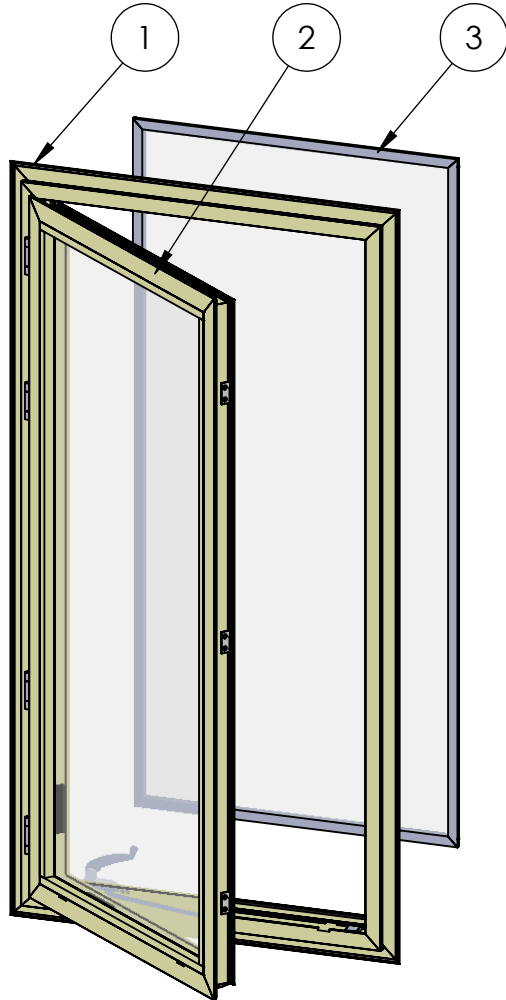

ASSEMBLY / PARTS LIST (B.O.M.)

Series: 250-T

Type: Casement with Butt Hinges, Roto Operator, and Multi-Point Lock

TABLE OF CONTENTS			
ITEM NO.	DESCRIPTION	QTY.	PAGE #
1	FRAME ASSEMBLY	1	2
2	PANEL ASSEMBLY	1	3
3	FLAT SCREEN ASSEMBLY	1	4
4	TABLES	1	5

Description Table of Contents	
File Name Series 250-T C Casement Assembly with Butt Hinges Roto Operator and Multi-Point Lock	REV A
Released 8/24/2020	SHEET 1 OF 5

PROPRIETARY AND CONFIDENTIAL
 THE INFORMATION CONTAINED IN THIS DRAWING IS THE SOLE PROPERTY OF FLEETWOOD WINDOWS & DOORS.
 ANY REPRODUCTION IN PART OR AS A WHOLE WITHOUT THE WRITTEN PERMISSION OF FLEETWOOD WINDOWS & DOORS IS PROHIBITED.

Description
Frame Assembly

File Name
Series 250-T C Casement
Assembly with Butt Hinges Roto
Operator and Multi-Point Lock

REV
A

Released 8/24/2020

SHEET 2 OF 5

PROPRIETARY AND CONFIDENTIAL

THE INFORMATION CONTAINED IN THIS DRAWING IS THE SOLE PROPERTY OF FLEETWOOD WINDOWS & DOORS.
ANY REPRODUCTION IN PART OR AS A WHOLE WITHOUT THE WRITTEN PERMISSION OF FLEETWOOD WINDOWS & DOORS IS PROHIBITED.