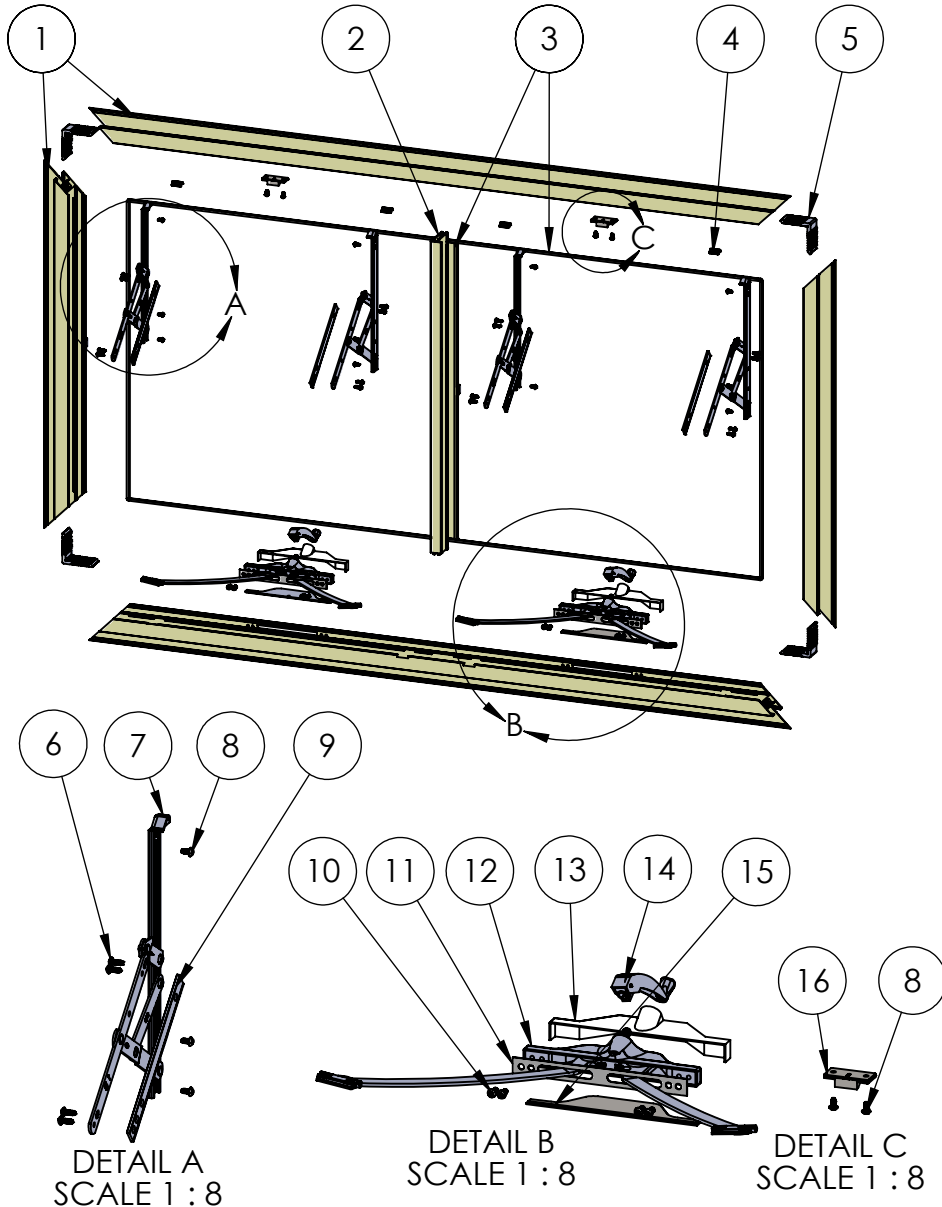

ASSEMBLY / PARTS LIST (B.O.M.)

Series: 250-T
Type: Awning (AA) with 4 Bar Hinges & Roto Operator

TABLE OF CONTENTS

ITEM NO.	DESCRIPTION	QTY.	PAGE #
1	FRAME ASSEMBLY	1	2
2	PANEL ASSEMBLY	2	3
3	FLAT SCREEN ASSEMBLY	2	4
4	TABLES	1	5

Description Table of Contents	
File Name Series 250-T Awning (AA) with 4 Bar Hinges and Roto Operator	REV A
Released 8/24/2020	SHEET 1 OF 5

ASSEMBLY / PARTS LIST (B.O.M.)

EXTRUSIONS			
ITEM NO.	PART NUMBER	DESCRIPTION	QTY.
1	05P88, 05P19	Frame (Nail-on, Block)	4
2	05P01	250-T Tee Bar (Muntin)	1
HARDWARE			
ITEM NO.	PART NUMBER	DESCRIPTION	QTY.
3	25199	Mini Bulb Vinyl	3
4	25173, 25753	Screen Clip, SS, Clear, Black	8
5	20596	Corner Key, Vent	4
6	20338	#10 PHP - B, 1/2", SS, Clear	16
7	24932, 22865, 24654, 24655, 18811, 22868	4 Bar Hinge (8", 10", 12", 16", 22")	2
8	20337	#10 PHP - B, 3/8", SS, Clear	16
9	26229, 26230, 26231, 26232	4 Bar Shim (10", 12", 16", 22")	4
10	25574	#10-32 Torx Button-Head, 0.5", Clear	8
11	18743	Gasket (PSRO) 30171	2
12	See Table A	PSRO (2 ARM Operator) Options	2
13	25636	Awning Oper. Cover	2
14	See Table B	Handle Options	2
15	25810, 25811	Roto Operater Bottom Cover Plate	2
16	See Table A	Snubber, Frame Portion (HVHZ only)	2

ASSEMBLY / PARTS LIST (B.O.M.)

DETAIL A
 SCALE 1 : 5

EXTRUSIONS			
ITEM NO.	PART NUMBER	DESCRIPTION	QTY.
1	05P11	Zee Bar	4
2	50P09, 05P12, 05P10, 05P06, 05P05	Glass Stop (1"), (1-1/4"), (1-1/2"), (5/8" and 1/2"), (1/4")	4
HARDWARE			
ITEM NO.	PART NUMBER	DESCRIPTION	QTY.
3	25031	Bulb Vinyl-Large	4
4	20596	Corner Key, Vent	4
5	25199	Mini Bulb Vinyl	2
6	-	Glass	1
7	18620	Setting Block 4" x 1/4"x1"	8
8	20337	#10 PHP - B, 3/8", SS, Clear	6
9	25567, 25468	Track, PSRO (9.125", 13.75")	2
10	See Table A	Snubber (HVHZ only)	1