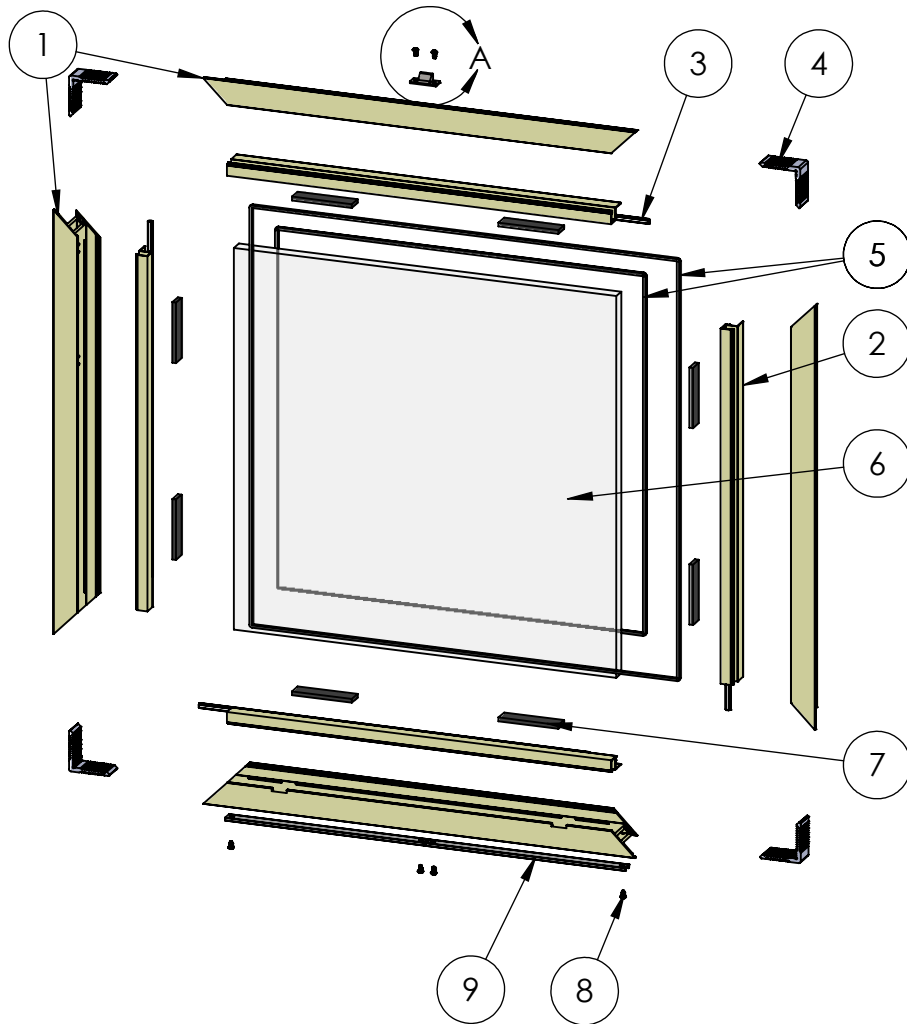

Description Table of Contents	
File Name Series 250-T Awning (AA) with 4 Bar Hinges and Roto Operator	REV A
Released 8/24/2020	SHEET 1 OF 5

ASSEMBLY / PARTS LIST (B.O.M.)

EXTRUSIONS			
ITEM NO.	PART NUMBER	DESCRIPTION	QTY.
1	05P88, 05P19	Frame (Nail-on, Block)	4
2	05P01	250-T Tee Bar (Muntin)	1
HARDWARE			
ITEM NO.	PART NUMBER	DESCRIPTION	QTY.
3	25199	Mini Bulb Vinyl	3
4	25173, 25753	Screen Clip, SS, Clear, Black	8
5	20596	Corner Key, Vent	4
6	20338	#10 PHP - B, 1/2", SS, Clear	16
7	24932, 22865, 24654, 24655, 18811, 22868	4 Bar Hinge (8", 10", 12", 16", 22")	2
8	20337	#10 PHP - B, 3/8", SS, Clear	16
9	26229, 26230, 26231, 26232	4 Bar Shim (10", 12", 16", 22")	4
10	25574	#10-32 Torx Button-Head, 0.5", Clear	8
11	18743	Gasket (PSRO) 30171	2
12	See Table A	PSRO (2 ARM Operator) Options	2
13	25636	Awning Oper. Cover	2
14	See Table B	Handle Options	2
15	25810, 25811	Roto Operater Bottom Cover Plate	2
16	See Table A	Snubber, Frame Portion (HVHZ only)	2

Description Frame Assembly	
File Name Series 250-T Awning (AA) with 4 Bar Hinges and Roto Operator	REV A
Released 8/24/2020	SHEET 2 OF 5

PROPRIETARY AND CONFIDENTIAL
THE INFORMATION CONTAINED IN THIS DRAWING IS THE SOLE PROPERTY OF FLEETWOOD WINDOWS & DOORS.
ANY REPRODUCTION IN PART OR AS A WHOLE WITHOUT THE WRITTEN PERMISSION OF FLEETWOOD WINDOWS & DOORS IS PROHIBITED.

ASSEMBLY / PARTS LIST (B.O.M.)

DETAIL A
 SCALE 1 : 5

EXTRUSIONS			
ITEM NO.	PART NUMBER	DESCRIPTION	QTY.
1	05P11	Zee Bar	4
2	50P09, 05P12, 05P10, 05P06, 05P05	Glass Stop (1"), (1-1/4"), (1-1/2"), (5/8" and 1/2"), (1/4")	4
HARDWARE			
ITEM NO.	PART NUMBER	DESCRIPTION	QTY.
3	25031	Bulb Vinyl-Large	4
4	20596	Corner Key, Vent	4
5	25199	Mini Bulb Vinyl	2
6	-	Glass	1
7	18620	Setting Block 4" x 1/4"x1"	8
8	20337	#10 PHP - B, 3/8", SS, Clear	6
9	25567, 25468	Track, PSRO (9.125", 13.75")	2
10	See Table A	Snubber (HVHZ only)	1