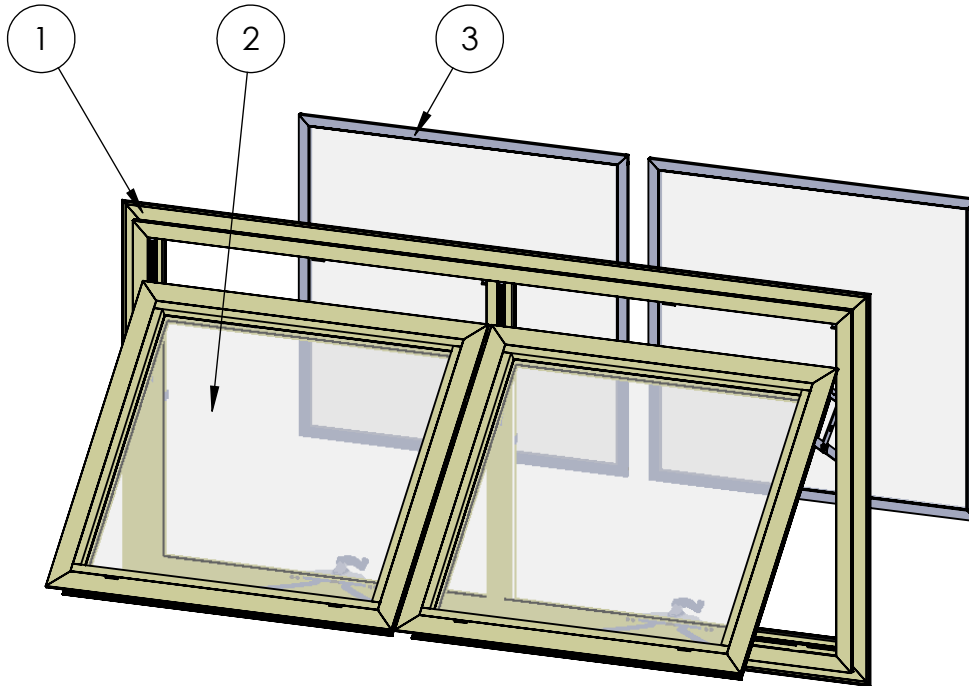

ASSEMBLY / PARTS LIST (B.O.M.)

Series: 250-T
Type: Awning (AA) with 4 Bar Hinges & Roto Operator

TABLE OF CONTENTS

ITEM NO.	DESCRIPTION	QTY.	PAGE #
1	FRAME ASSEMBLY	1	2
2	PANEL ASSEMBLY	2	3
3	FLAT SCREEN ASSEMBLY	2	4
4	TABLES	1	5

Description Table of Contents	
File Name Series 250-T Awning (AA) with 4 Bar Hinges and Roto Operator	REV A
Released 8/24/2020	SHEET 1 OF 5

ASSEMBLY / PARTS LIST (B.O.M.)

EXTRUSIONS			
ITEM NO.	PART NUMBER	DESCRIPTION	QTY.
1	05P88, 05P19	Frame (Nail-on, Block)	4
2	05P01	250-T Tee Bar (Muntin)	1
HARDWARE			
ITEM NO.	PART NUMBER	DESCRIPTION	QTY.
3	25199	Mini Bulb Vinyl	3
4	25173, 25753	Screen Clip, SS, Clear, Black	8
5	20596	Corner Key, Vent	4
6	20338	#10 PHP - B, 1/2", SS, Clear	16
7	24932, 22865, 24654, 24655, 18811, 22868	4 Bar Hinge (8", 10", 12", 16", 22")	2
8	20337	#10 PHP - B, 3/8", SS, Clear	16
9	26229, 26230, 26231, 26232	4 Bar Shim (10", 12", 16", 22")	4
10	25574	#10-32 Torx Button-Head, 0.5", Clear	8
11	18743	Gasket (PSRO) 30171	2
12	See Table A	PSRO (2 ARM Operator) Options	2
13	25636	Awning Oper. Cover	2
14	See Table B	Handle Options	2
15	25810, 25811	Roto Operater Bottom Cover Plate	2
16	See Table A	Snubber, Frame Portion (HVHZ only)	2