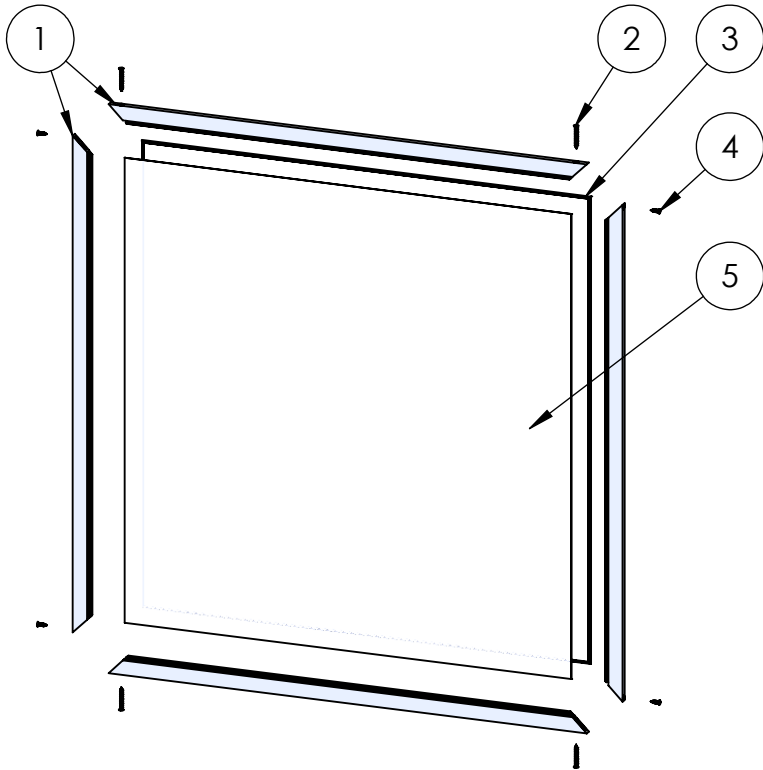

ASSEMBLY / PARTS LIST (B.O.M.)

EXTRUSIONS			
ITEM NO.	PART NUMBER	DESCRIPTION	QTY.
1	114	Screen Frame	4
HARDWARE			
ITEM NO.	PART NUMBER	DESCRIPTION	QTY.
2	25751	#6 FHP - A, 1 1/4", SS Clear	4
3	19127	Screen Rubber Spline 0.150"	1
4	25752	#6 FHP - A, 1/2", SS Clear	4
5	-	Screen Mesh	1

Description Flat Screen Assembly	
File Name Series 250-T Awning (AA) with 4 Bar Hinges and Roto Operator	REV A
Released 8/24/2020	SHEET 4 OF 5