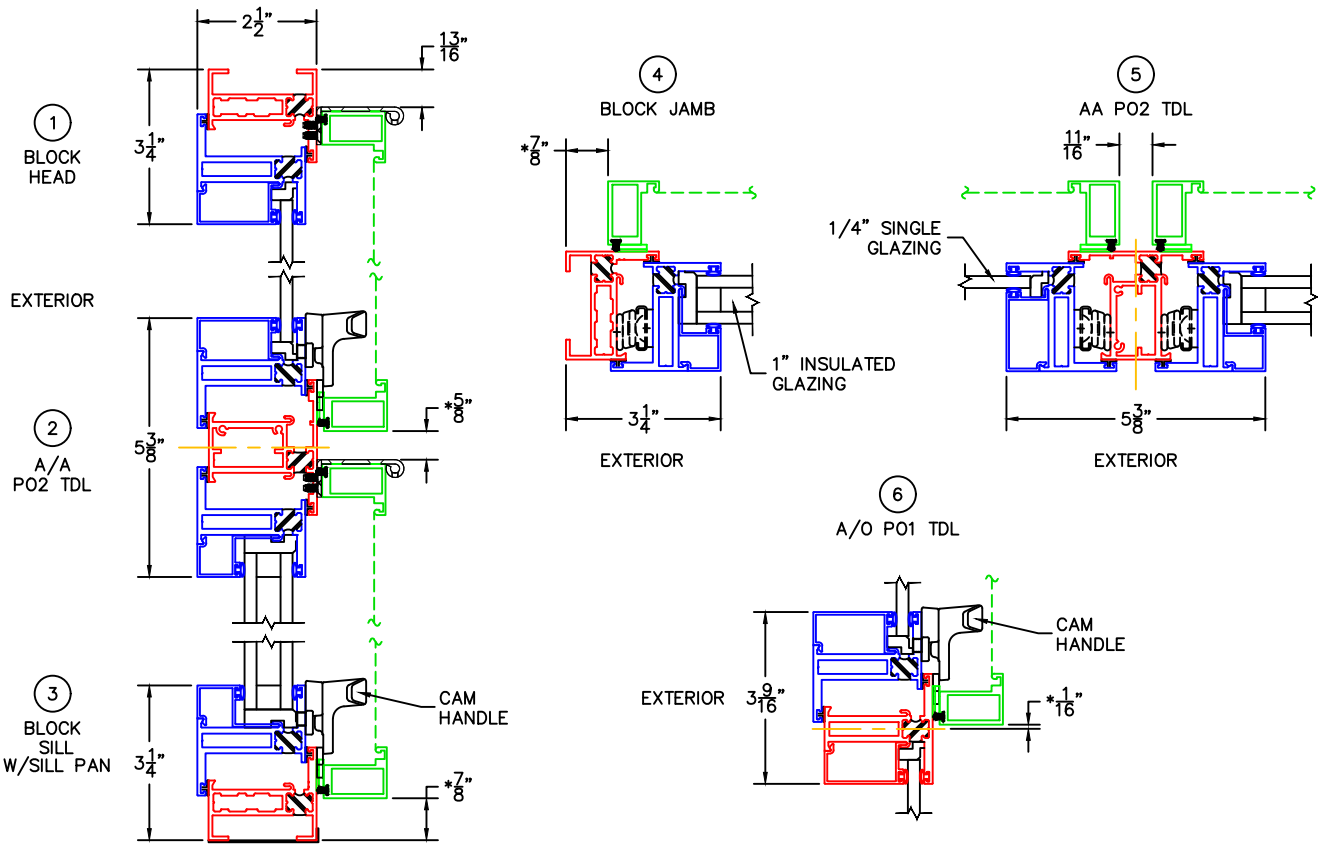

HINGE SCREEN (V2) DETAILS-AWNING

1/4" SINGLE & 1" INSULATED GLAZING SHOWN.

1-1/4" & 1-1/2" INSULATED GLAZING ALSO AVAILABLE.

(USE RULER TO SCALE DIMENSIONS IN INCHES)
SCALE: 1/4"

*NOTE: 1/2" CLEARANCE WITH MULTI-POINT LOCK AT JAMB.
1/2" CLEARANCE WITH CUSTODIAL LOCK AT SILL.
1/4" CLEARANCE WITH CUSTODIAL LOCK AT PO2 TDL.
5/16" BELOW CENTERLINE WITH CUSTODIAL LOCK AT PO1 TDL.

-GLASS PENETRATION: 1/2"
-EXTERIOR RATED PRODUCTS HAVE WEEP SLOTS ON HORIZONTAL SILLS.