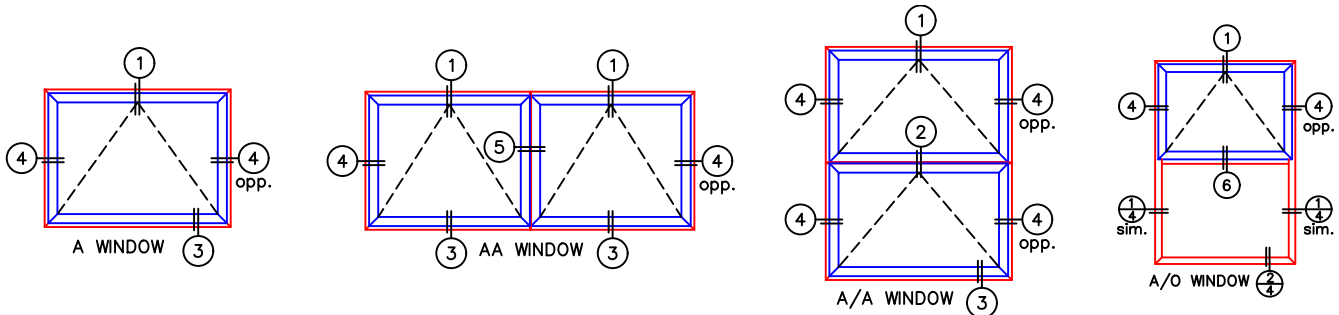

HINGE SCREEN (V2) DETAILS-AWNING

1/4" SINGLE & 1" INSULATED GLAZING SHOWN.

1-1/4" & 1-1/2" INSULATED GLAZING ALSO AVAILABLE.

(USE RULER TO SCALE DIMENSIONS IN INCHES)
SCALE: 1/4"

*NOTE: 1/2" CLEARANCE WITH MULTI-POINT LOCK AT JAMB.
1/2" CLEARANCE WITH CUSTODIAL LOCK AT SILL.
1/4" CLEARANCE WITH CUSTODIAL LOCK AT PO2 TDL.
5/16" BELOW CENTERLINE WITH CUSTODIAL LOCK AT PO1 TDL.

-GLASS PENETRATION: 1/2"
-EXTERIOR RATED PRODUCTS HAVE WEEP SLOTS ON HORIZONTAL SILLS.