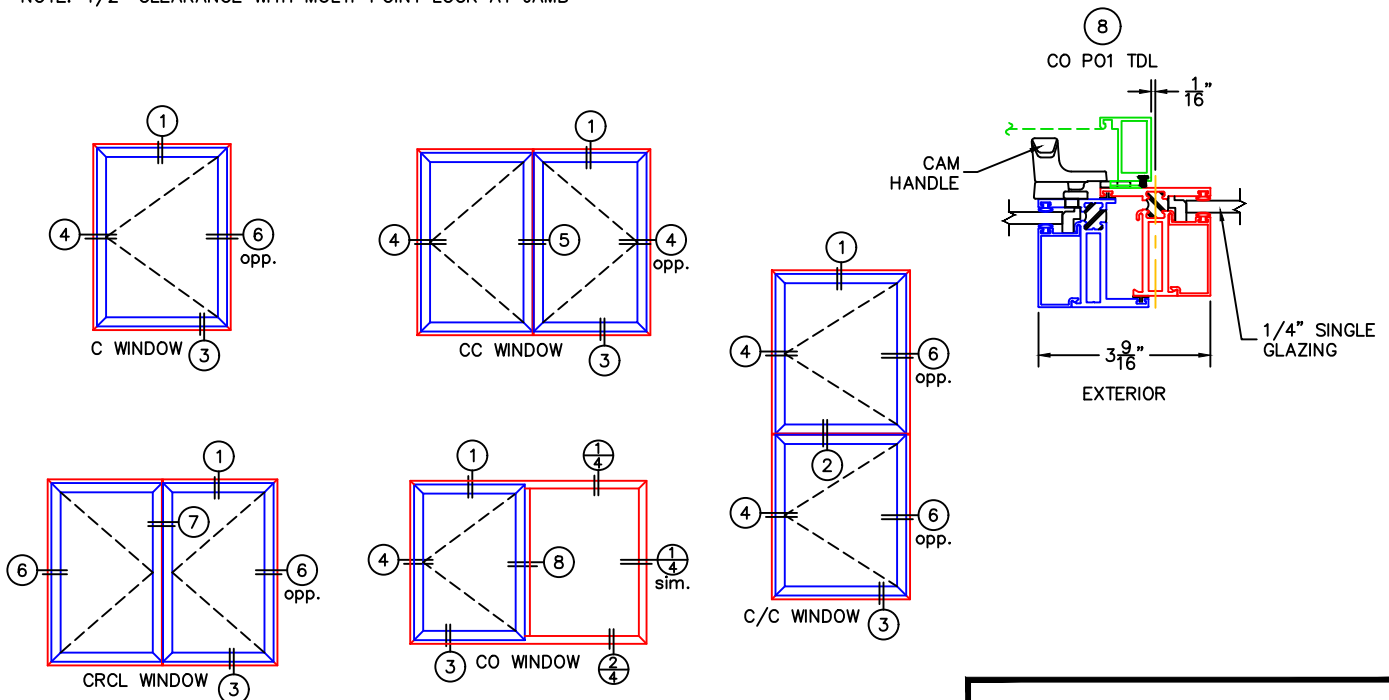

HINGE SCREEN (V2) DETAILS-CASEMENT

1/4" SINGLE & 1" INSULATED GLAZING SHOWN.

1-1/4" & 1-1/2" INSULATED GLAZING ALSO AVAILABLE.

(USE RULER TO SCALE DIMENSIONS IN INCHES)
SCALE: 1/4

*NOTE: 1/2" CLEARANCE WITH MULTI-POINT LOCK AT JAMB

-GLASS PENETRATION: 1/2"
-EXTERIOR RATED PRODUCTS HAVE WEEP SLOTS ON HORIZONTAL SILLS.