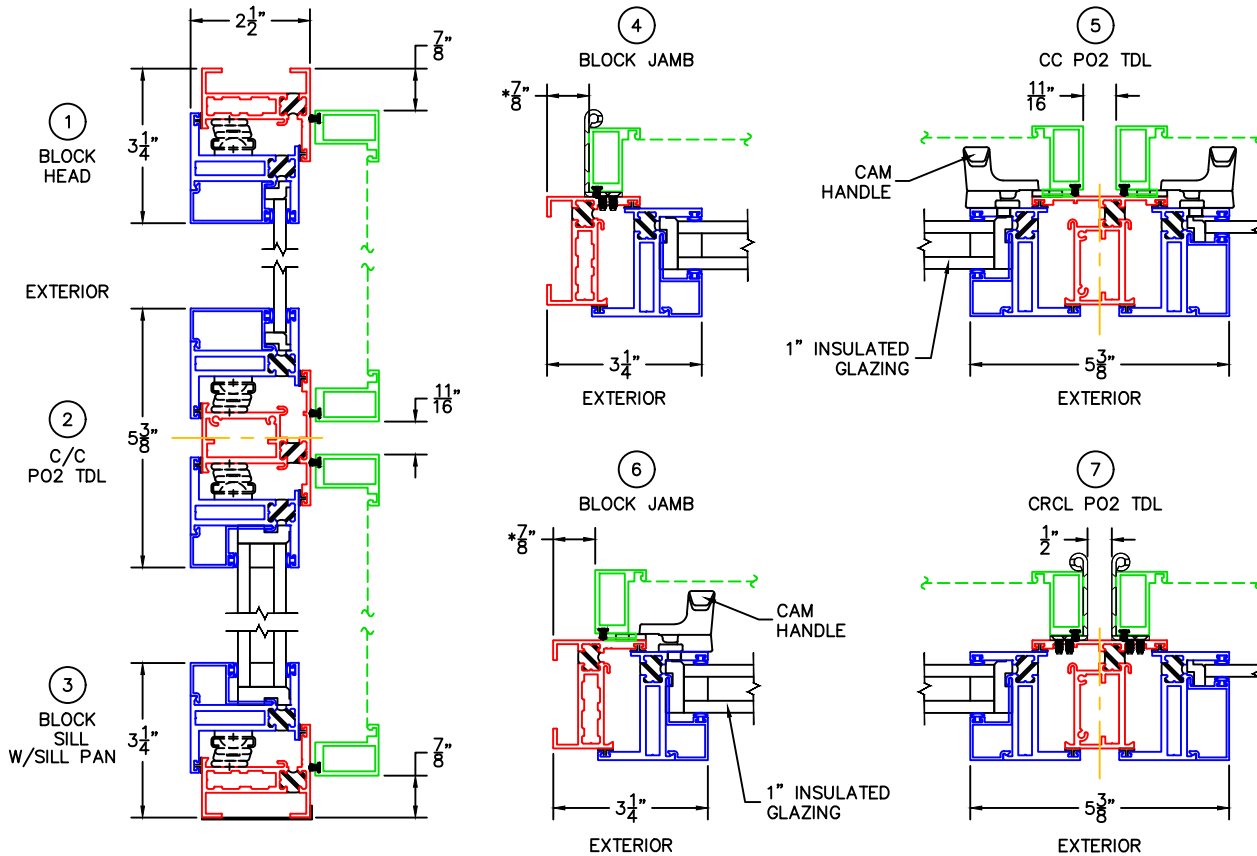

HINGE SCREEN (V2) DETAILS-CASEMENT

1/4" SINGLE & 1" INSULATED GLAZING SHOWN.

1-1/4" & 1-1/2" INSULATED GLAZING ALSO AVAILABLE.

(USE RULER TO SCALE DIMENSIONS IN INCHES)
SCALE: 1/4

*NOTE: 1/2" CLEARANCE WITH MULTI-POINT LOCK AT JAMB

-GLASS PENETRATION: 1/2"
-EXTERIOR RATED PRODUCTS HAVE WEEP SLOTS ON HORIZONTAL SILLS.