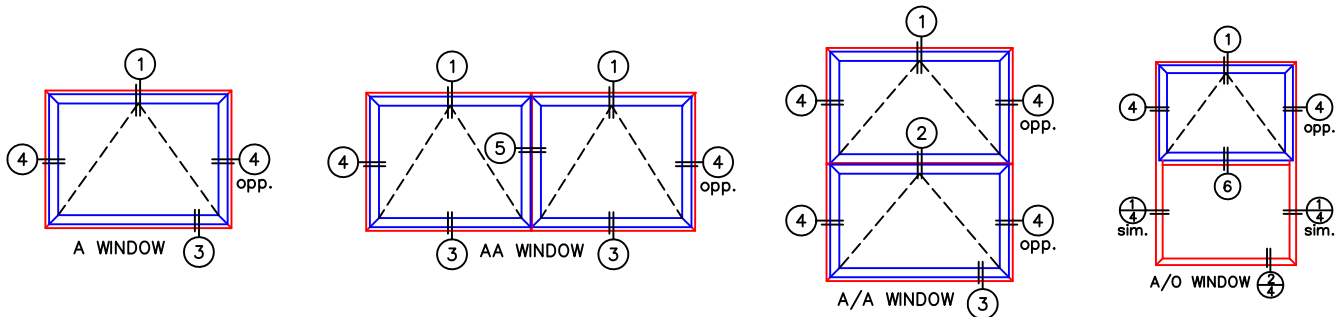

(USE RULER TO SCALE DIMENSIONS IN INCHES)  
**SCALE: 1/4"**

## HINGE SCREEN (V2) DETAILS-AWNING

1/4" SINGLE & 1" INSULATED GLAZING SHOWN.

1-1/4" & 1-1/2" INSULATED GLAZING ALSO AVAILABLE.

\*NOTE: 1/2" CLEARANCE WITH MULTI-POINT LOCK AT JAMB.  
 1/2" CLEARANCE WITH CUSTODIAL LOCK AT SILL.  
 1/4" CLEARANCE WITH CUSTODIAL LOCK AT PO2 TDL BAR.  
 5/16" BELOW CENTERLINE WITH CUSTODIAL LOCK AT PO1 TDL BAR.

-GLASS PENETRATION: 1/2"  
 -EXTERIOR RATED PRODUCTS HAVE WEEP SLOTS ON HORIZONTAL SILLS.