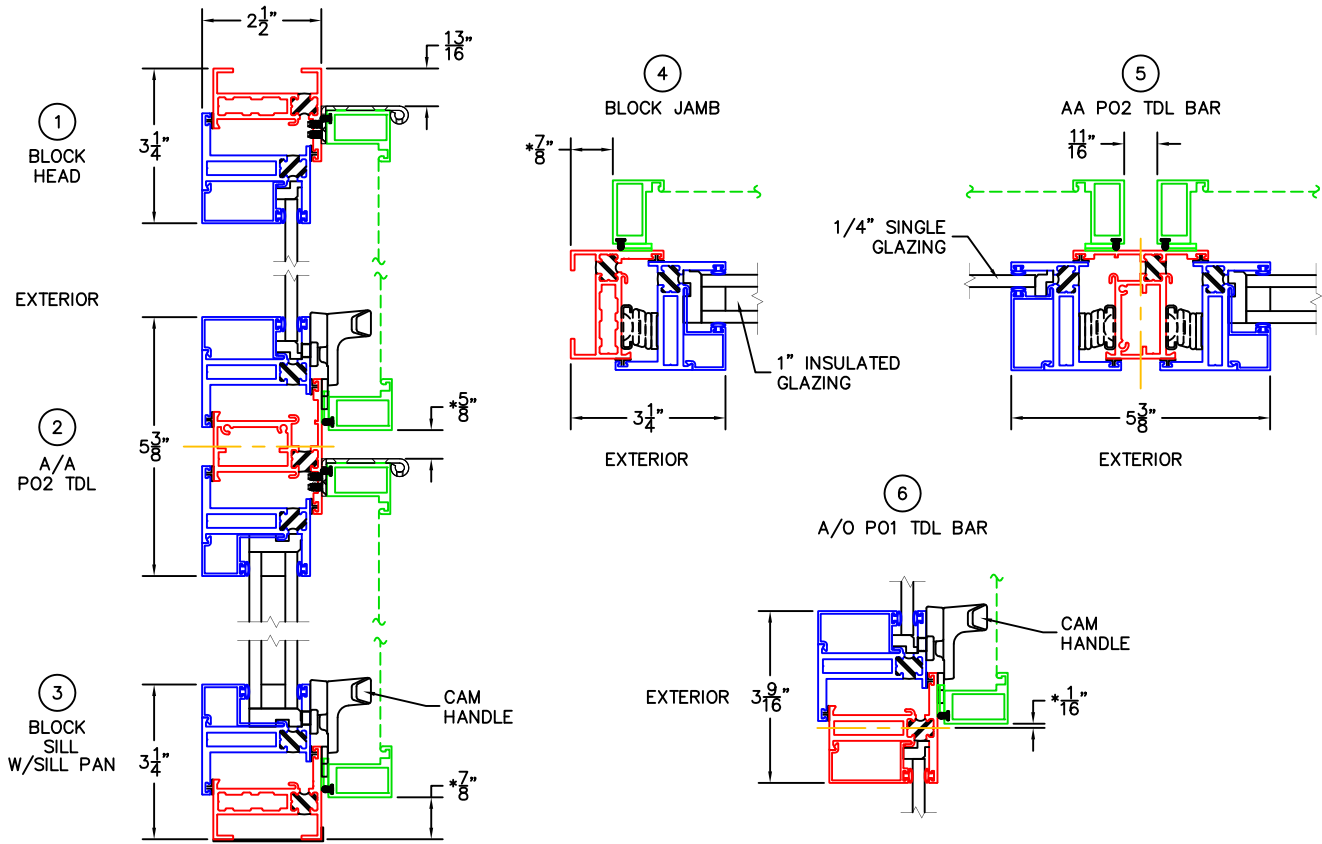

(USE RULER TO SCALE DIMENSIONS IN INCHES)  
**SCALE: 1/4"**

## HINGE SCREEN (V2) DETAILS-AWNING

1/4" SINGLE & 1" INSULATED GLAZING SHOWN.

1-1/4" & 1-1/2" INSULATED GLAZING ALSO AVAILABLE.

\*NOTE: 1/2" CLEARANCE WITH MULTI-POINT LOCK AT JAMB.  
 1/2" CLEARANCE WITH CUSTODIAL LOCK AT SILL.  
 1/4" CLEARANCE WITH CUSTODIAL LOCK AT PO2 TDL BAR.  
 5/16" BELOW CENTERLINE WITH CUSTODIAL LOCK AT PO1 TDL BAR.

-GLASS PENETRATION: 1/2"  
 -EXTERIOR RATED PRODUCTS HAVE WEEP SLOTS ON HORIZONTAL SILLS.