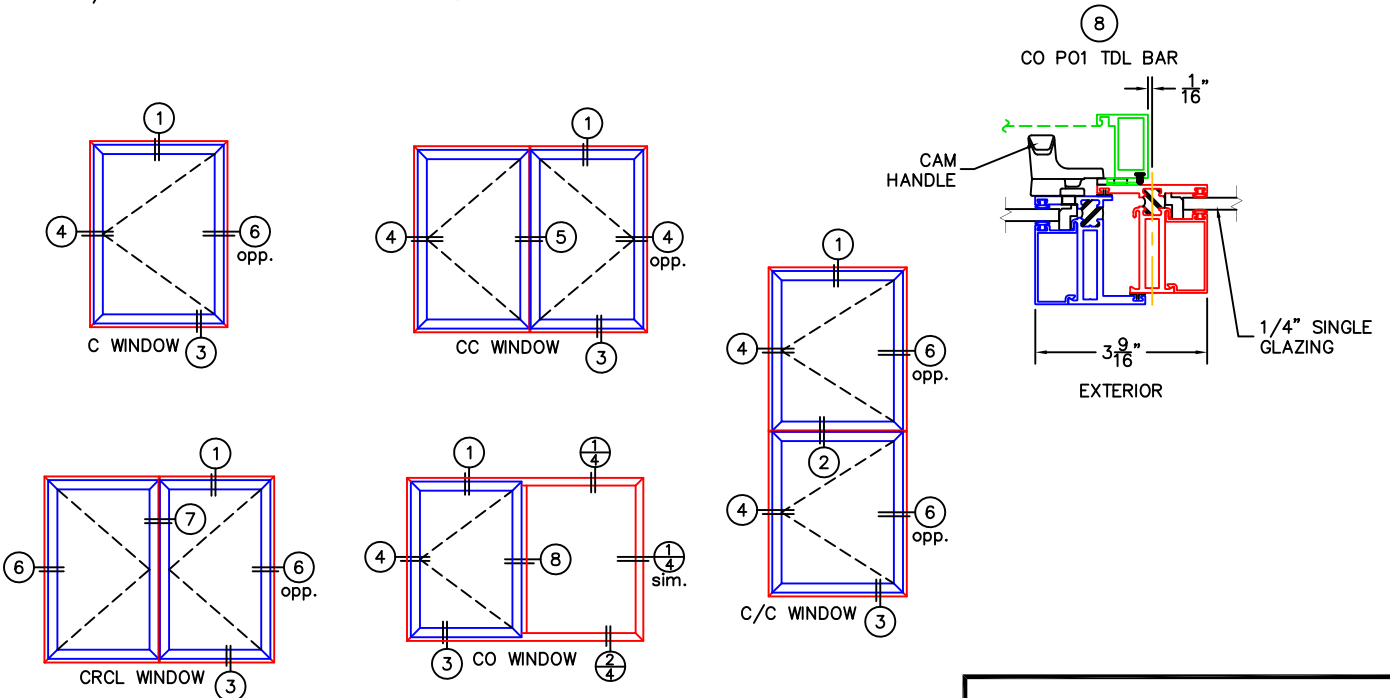

## HINGE SCREEN (V2) DETAILS-CASEMENT

1/4" SINGLE & 1" INSULATED GLAZING SHOWN.

(USE RULER TO SCALE DIMENSIONS IN INCHES)  
SCALE: 1/4"

1-1/4" & 1-1/2" INSULATED GLAZING ALSO AVAILABLE.

\*NOTE: 1/2" CLEARANCE WITH MULTI-POINT LOCK AT JAMB

-GLASS PENETRATION: 1/2"  
-EXTERIOR RATED PRODUCTS HAVE WEEP SLOTS ON HORIZONTAL SILLS.