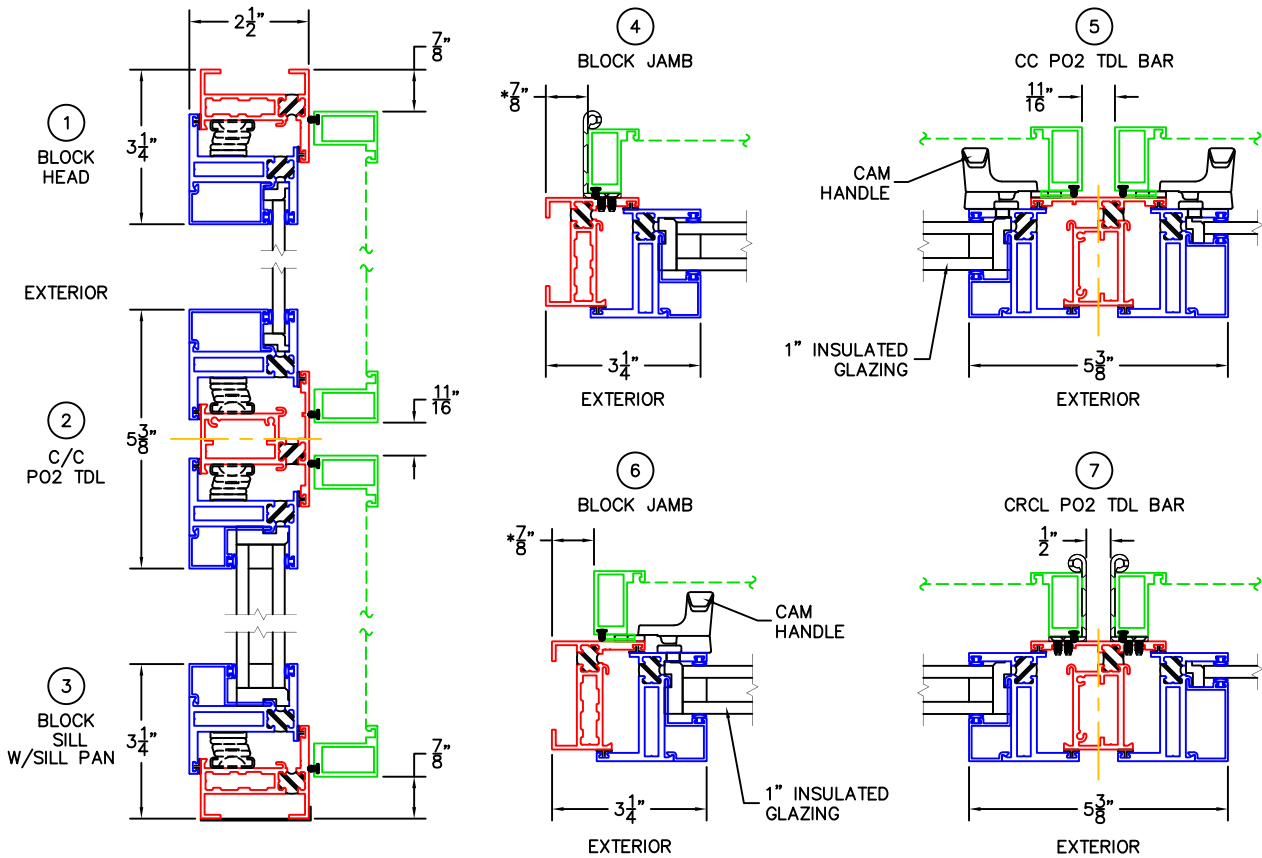

## HINGE SCREEN (V2) DETAILS-CASEMENT

1/4" SINGLE & 1" INSULATED GLAZING SHOWN.

(USE RULER TO SCALE DIMENSIONS IN INCHES)  
SCALE: 1/4"

1-1/4" & 1-1/2" INSULATED GLAZING ALSO AVAILABLE.

\*NOTE: 1/2" CLEARANCE WITH MULTI-POINT LOCK AT JAMB

-GLASS PENETRATION: 1/2"  
-EXTERIOR RATED PRODUCTS HAVE WEEP SLOTS ON HORIZONTAL SILLS.