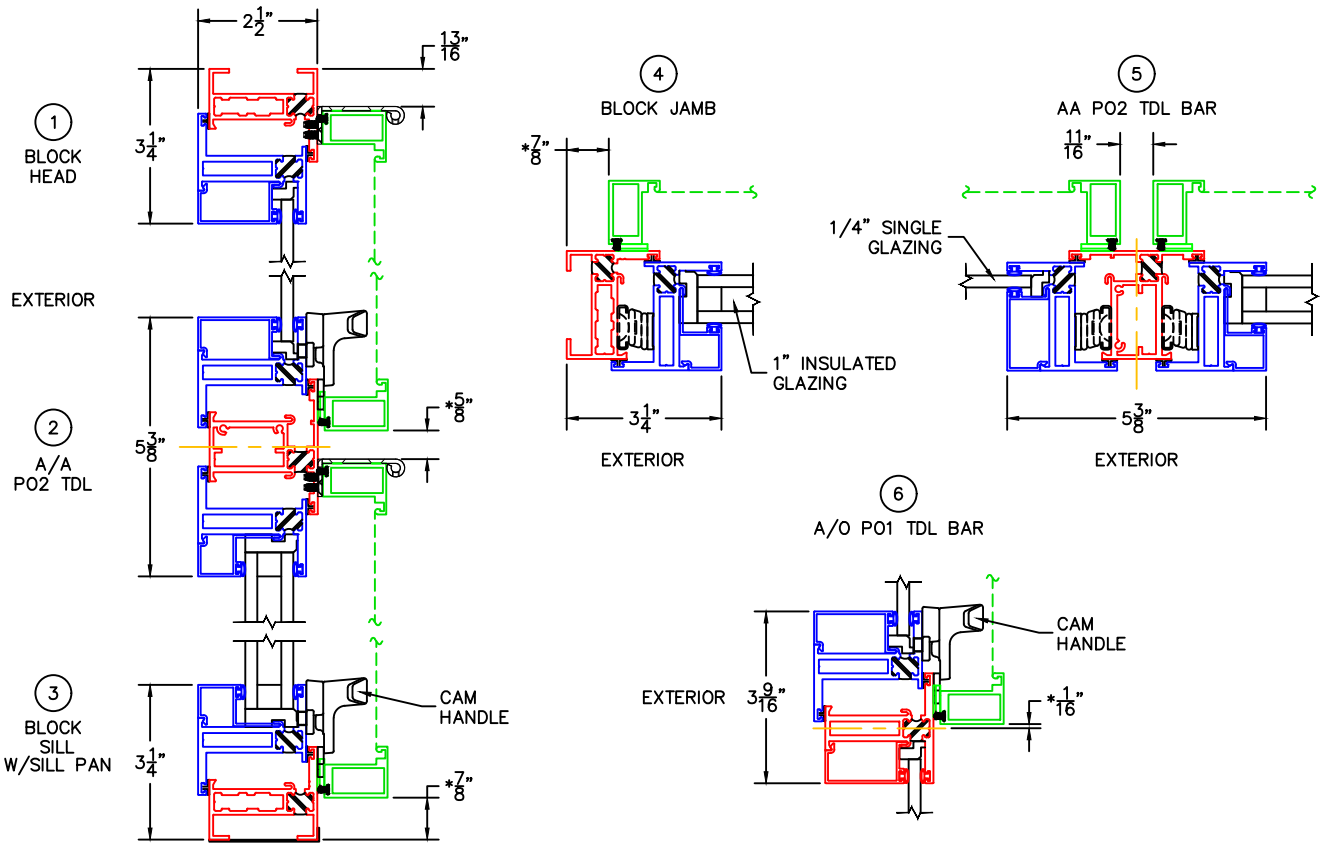

HINGE SCREEN (V2) DETAILS-AWNING

1/4" SINGLE & 1" INSULATED GLAZING SHOWN.

(USE RULER TO SCALE DIMENSIONS IN INCHES)

1-1/4" & 1-1/2" INSULATED GLAZING ALSO AVAILABLE.

SCALE: 1/4"

*NOTE: 1/2" CLEARANCE WITH MULTI-POINT LOCK AT JAMB.
 1/2" CLEARANCE WITH CUSTODIAL LOCK AT SILL.
 1/4" CLEARANCE WITH CUSTODIAL LOCK AT PO2 TDL BAR.
 5/16" BELOW CENTERLINE WITH CUSTODIAL LOCK AT PO1 TDL BAR.

-GLASS PENETRATION: 1/2"
 -EXTERIOR RATED PRODUCTS HAVE WEEP SLOTS ON HORIZONTAL SILLS.