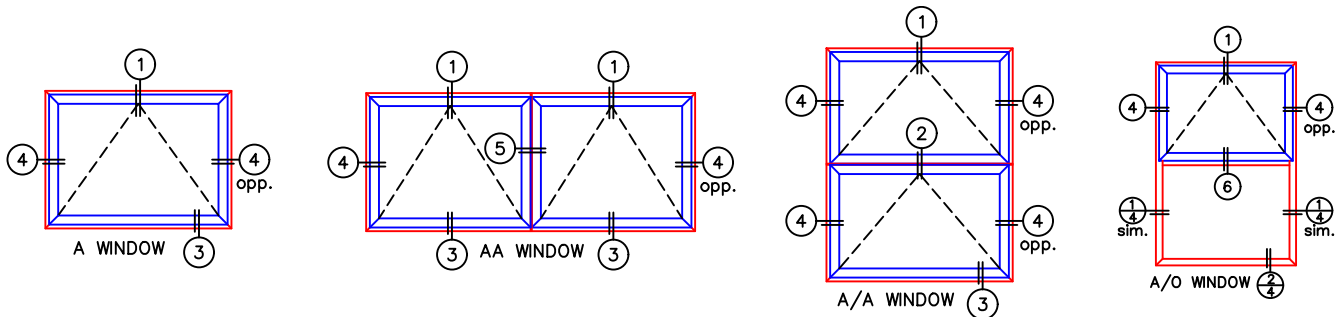

HINGE SCREEN (V2) DETAILS-AWNING

1/4" SINGLE & 1" INSULATED GLAZING SHOWN.

(USE RULER TO SCALE DIMENSIONS IN INCHES)

1-1/4" & 1-1/2" INSULATED GLAZING ALSO AVAILABLE.

SCALE: 1/4"

*NOTE: 1/2" CLEARANCE WITH MULTI-POINT LOCK AT JAMB.
 1/2" CLEARANCE WITH CUSTODIAL LOCK AT SILL.
 1/4" CLEARANCE WITH CUSTODIAL LOCK AT PO2 TDL BAR.
 5/16" BELOW CENTERLINE WITH CUSTODIAL LOCK AT PO1 TDL BAR.

-GLASS PENETRATION: 1/2"
 -EXTERIOR RATED PRODUCTS HAVE WEEP SLOTS ON HORIZONTAL SILLS.