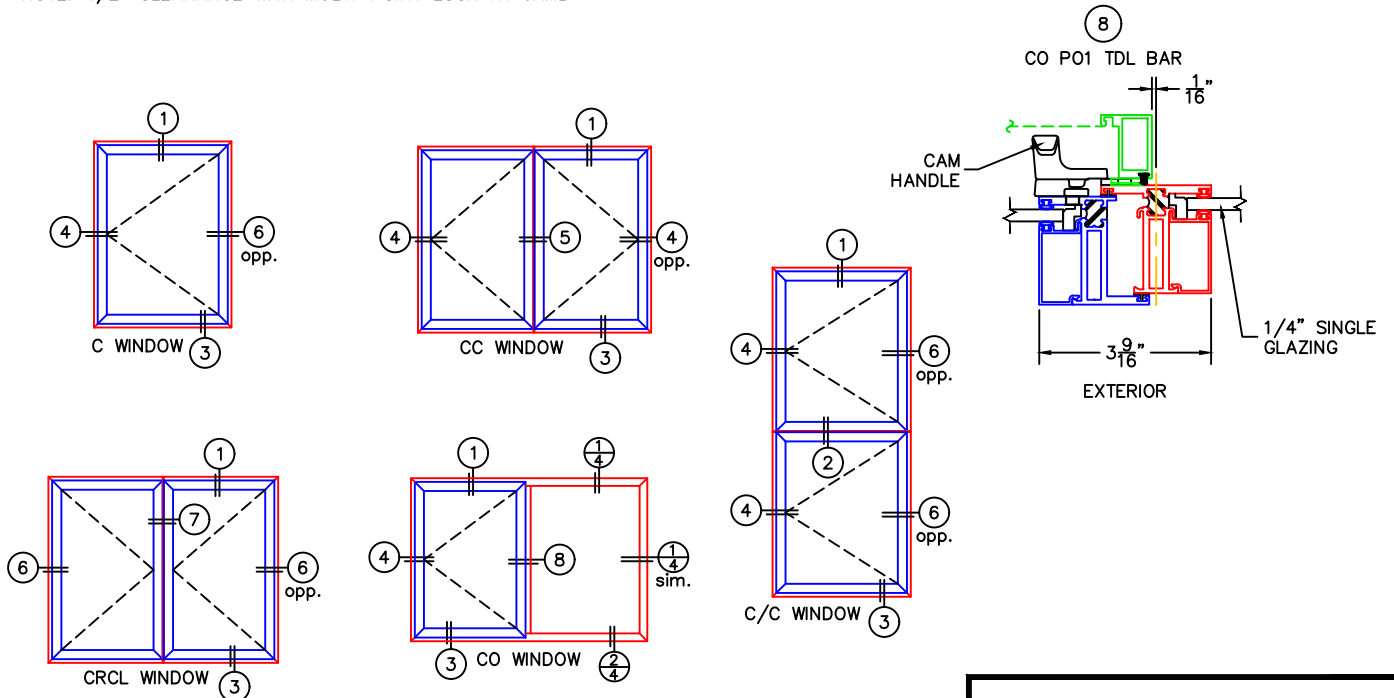

0 1 2 3 4 5 6

 (USE RULER TO SCALE DIMENSIONS IN INCHES)
SCALE: 1/4"

HINGE SCREEN (V2) DETAILS-CASEMENT
 1/4" SINGLE & 1" INSULATED GLAZING SHOWN.
 1-1/4" & 1-1/2" INSULATED GLAZING ALSO AVAILABLE.

*NOTE: 1/2" CLEARANCE WITH MULTI-POINT LOCK AT JAMB

-GLASS PENETRATION: 1/2"
 -EXTERIOR RATED PRODUCTS HAVE WEEP SLOTS ON HORIZONTAL SILLS.