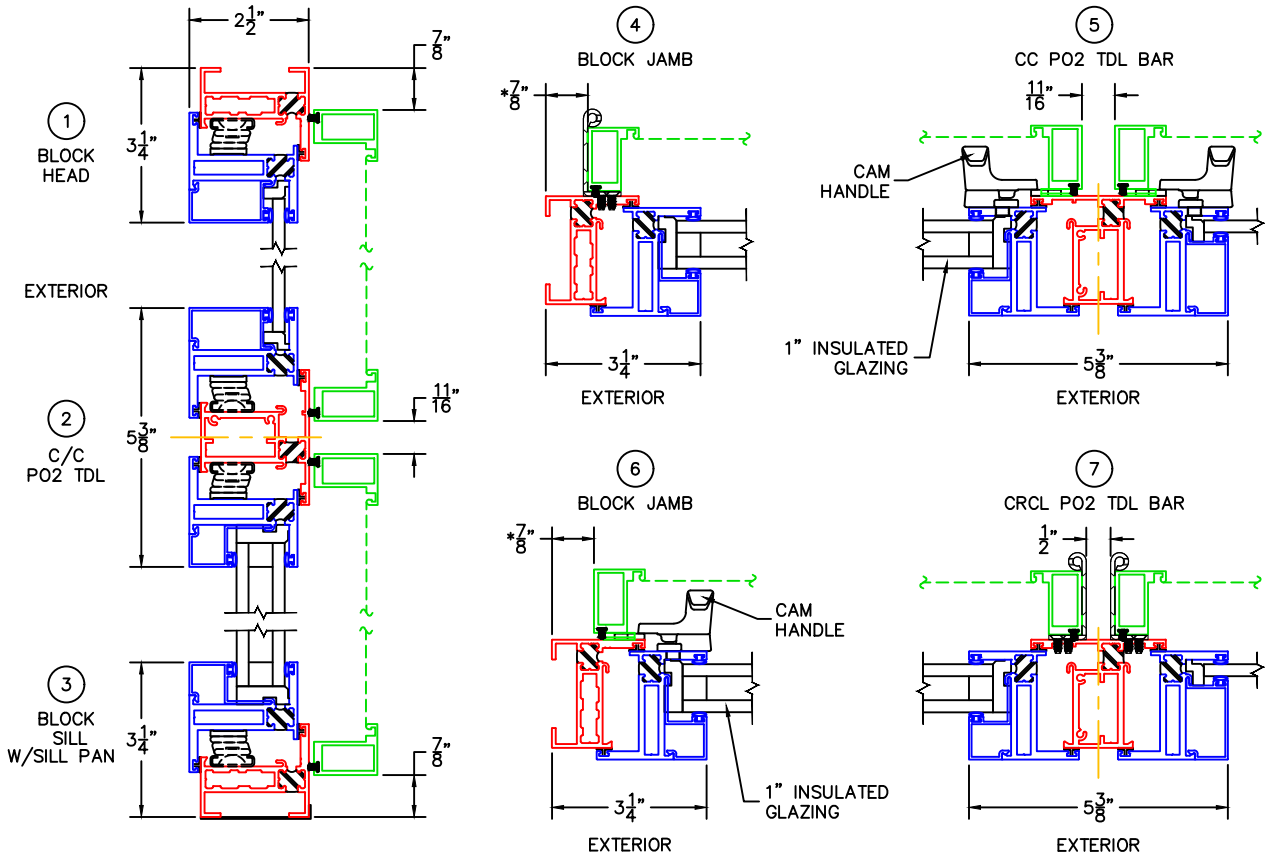

0 1 2 3 4 5 6

 (USE RULER TO SCALE DIMENSIONS IN INCHES)
SCALE: 1/4"

HINGE SCREEN (V2) DETAILS-CASEMENT
 1/4" SINGLE & 1" INSULATED GLAZING SHOWN.
 1-1/4" & 1-1/2" INSULATED GLAZING ALSO AVAILABLE.

*NOTE: 1/2" CLEARANCE WITH MULTI-POINT LOCK AT JAMB

-GLASS PENETRATION: 1/2"
 -EXTERIOR RATED PRODUCTS HAVE WEEP SLOTS ON HORIZONTAL SILLS.