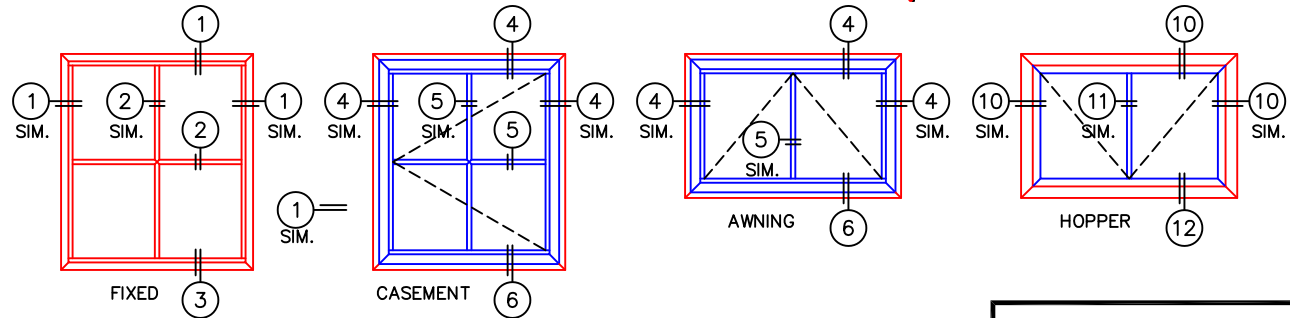

(USE RULER TO SCALE DIMENSIONS IN INCHES)
SCALE: 1/4"

STEEL LOOK SDL'S
1/4", 9/16" SINGLE AND 1", 1-1/4",
1-1/2" INSULATED GLAZING SHOWN

OUTSIDE GLAZED FIXED, CASEMENT, AND AWNING WINDOW

INSIDE GLAZED FIXED AND HOPPER

-GLASS PENETRATION: 1/2"
-SDL'S DIVIDED EQUALLY IN GLASS (NOT DAYLIGHT) UNLESS OTHERWISE NOTED.
-EXTERIOR RATED PRODUCTS HAVE WEEP SLOTS ON HORIZONTAL SILLS.