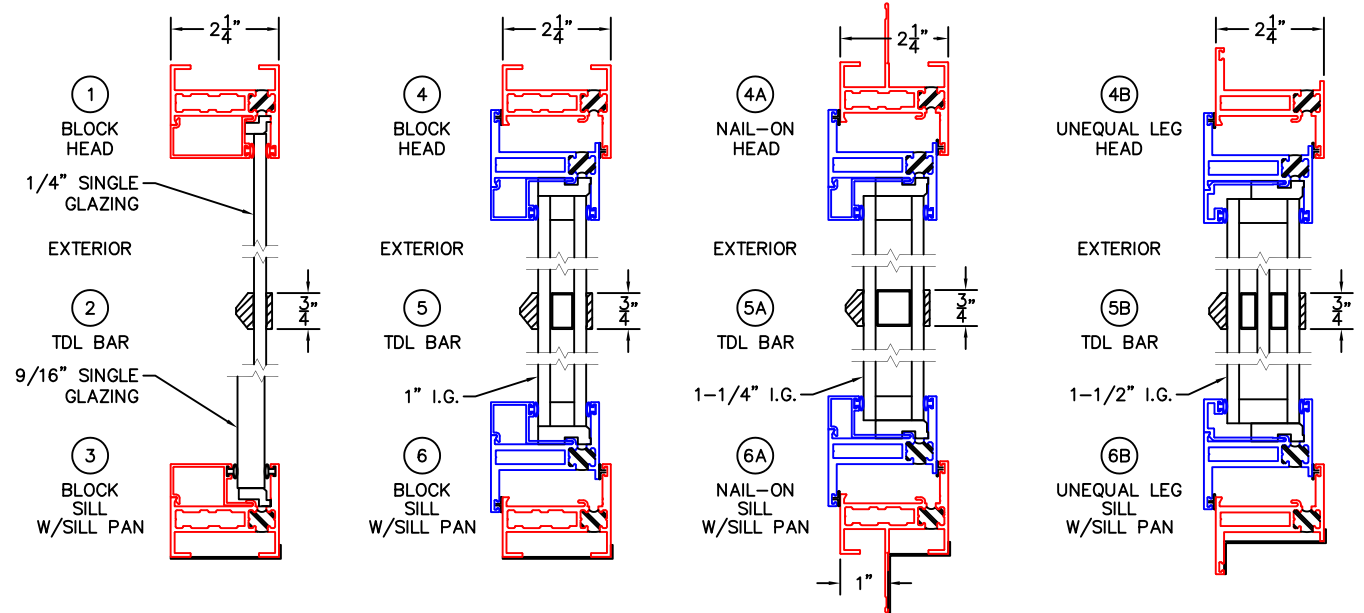

(USE RULER TO SCALE DIMENSIONS IN INCHES)
SCALE: 1/4"

STEEL LOOK SDL'S
1/4", 9/16" SINGLE AND 1", 1-1/4",
1-1/2" INSULATED GLAZING SHOWN

OUTSIDE GLAZED FIXED, CASEMENT, AND AWNING WINDOW

INSIDE GLAZED FIXED AND HOPPER

-GLASS PENETRATION: 1/2"
-SDL'S DIVIDED EQUALLY IN GLASS (NOT DAYLIGHT) UNLESS OTHERWISE NOTED.
-EXTERIOR RATED PRODUCTS HAVE WEEP SLOTS ON HORIZONTAL SILLS.