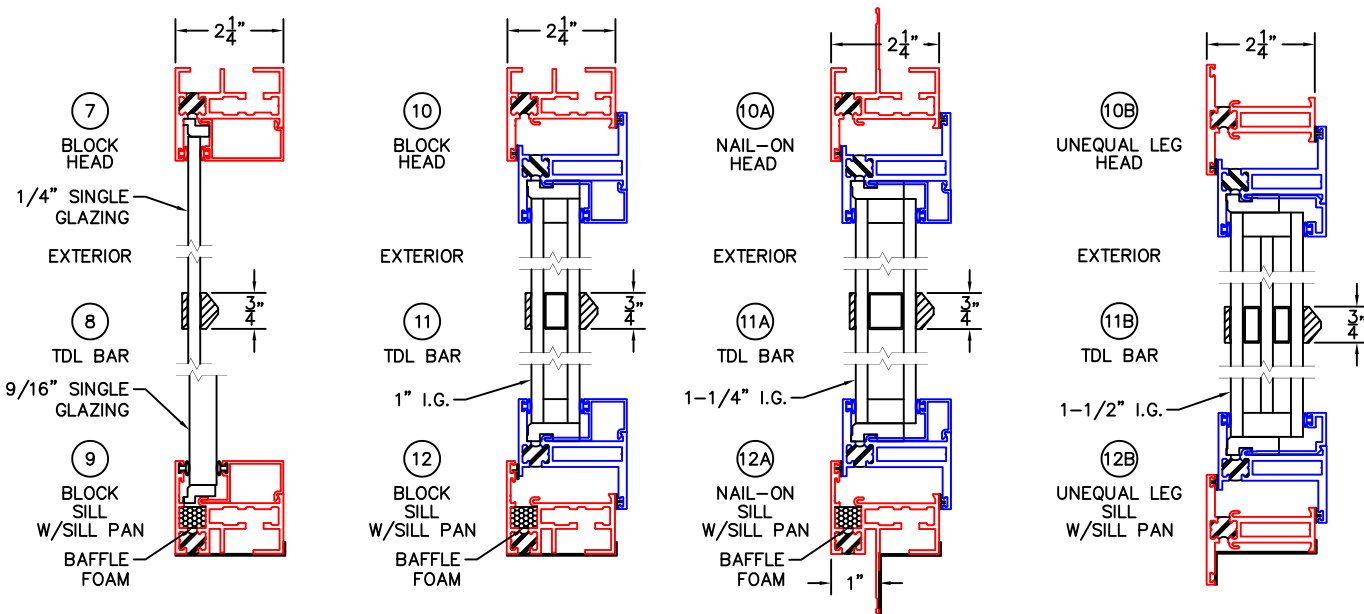

(USE RULER TO SCALE DIMENSIONS IN INCHES)
SCALE: 1/4"

STEEL LOOK SDL'S
1/4", 9/16" SINGLE AND 1", 1-1/4",
1-1/2" INSULATED GLAZING SHOWN

OUTSIDE GLAZED FIXED, CASEMENT, AND AWNING WINDOW

INSIDE GLAZED FIXED AND HOPPER

-GLASS PENETRATION: 1/2"
-SDL'S DIVIDED EQUALLY IN GLASS (NOT DAYLIGHT) UNLESS OTHERWISE NOTED.
-EXTERIOR RATED PRODUCTS HAVE WEEP SLOTS ON HORIZONTAL SILLS.