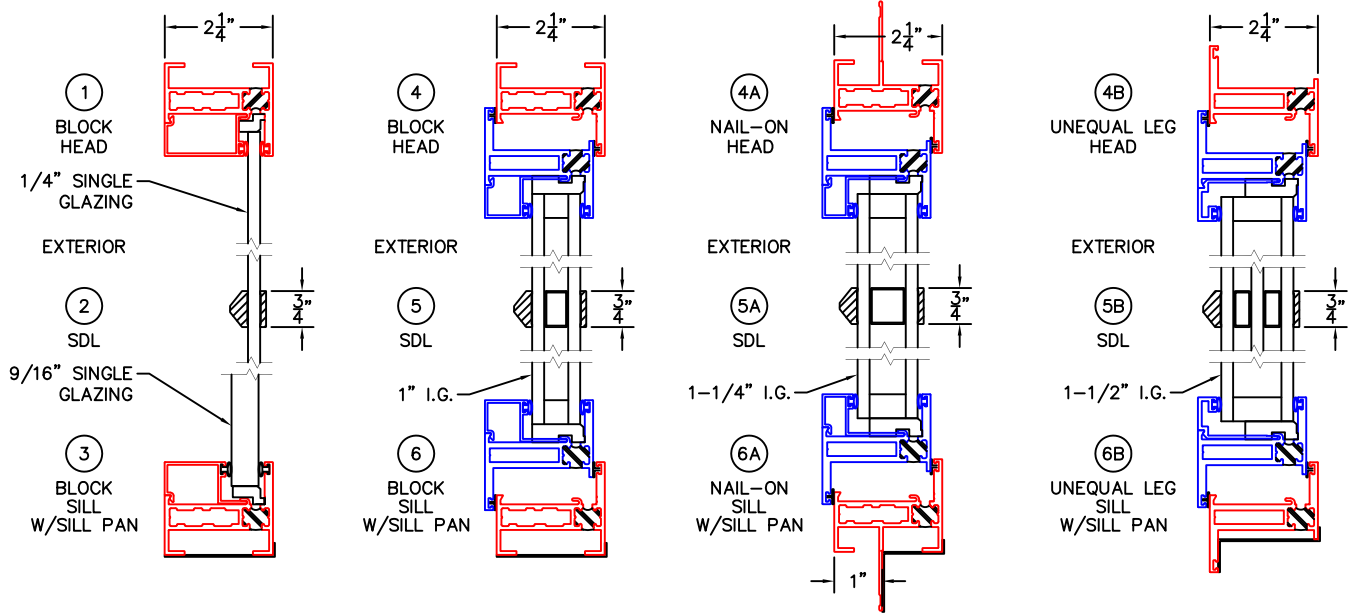

(USE RULER TO SCALE DIMENSIONS IN INCHES)

SCALE: 1/4"

STEEL LOOK SDL'S

1/4", 9/16" SINGLE AND 1", 1-1/4",
1-1/2" INSULATED GLAZING SHOWN

OUTSIDE GLAZED FIXED, CASEMENT, AND AWNING WINDOW

INSIDE GLAZED FIXED AND HOPPER

-GLASS PENETRATION: 1/2"
 -SDL'S DIVIDED EQUALLY IN GLASS (NOT DAYLIGHT) UNLESS OTHERWISE NOTED.
 -EXTERIOR RATED PRODUCTS HAVE WEEP SLOTS ON HORIZONTAL SILLS.