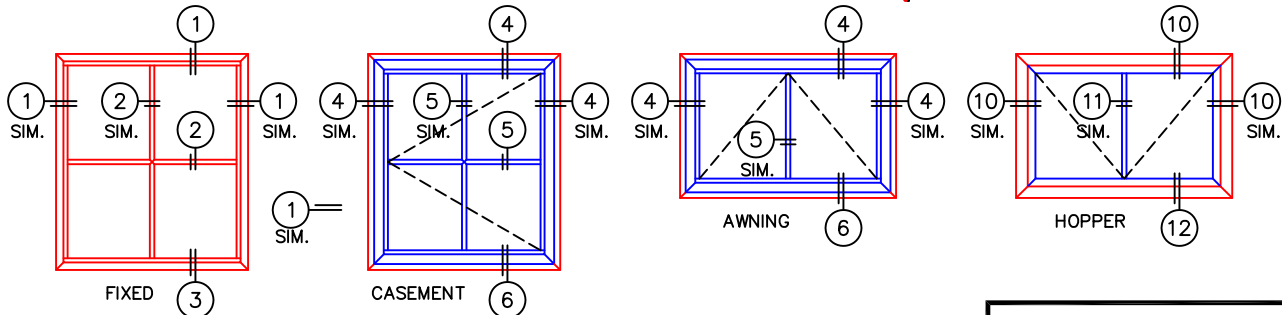

(USE RULER TO SCALE DIMENSIONS IN INCHES)

SCALE: 1/4"

STEEL LOOK SDL'S

1/4", 9/16" SINGLE AND 1", 1-1/4",
1-1/2" INSULATED GLAZING SHOWN

OUTSIDE GLAZED FIXED, CASEMENT, AND AWNING WINDOW

INSIDE GLAZED FIXED AND HOPPER

-GLASS PENETRATION: 1/2"
 -SDL'S DIVIDED EQUALLY IN GLASS (NOT DAYLIGHT) UNLESS OTHERWISE NOTED.
 -EXTERIOR RATED PRODUCTS HAVE WEEP SLOTS ON HORIZONTAL SILLS.