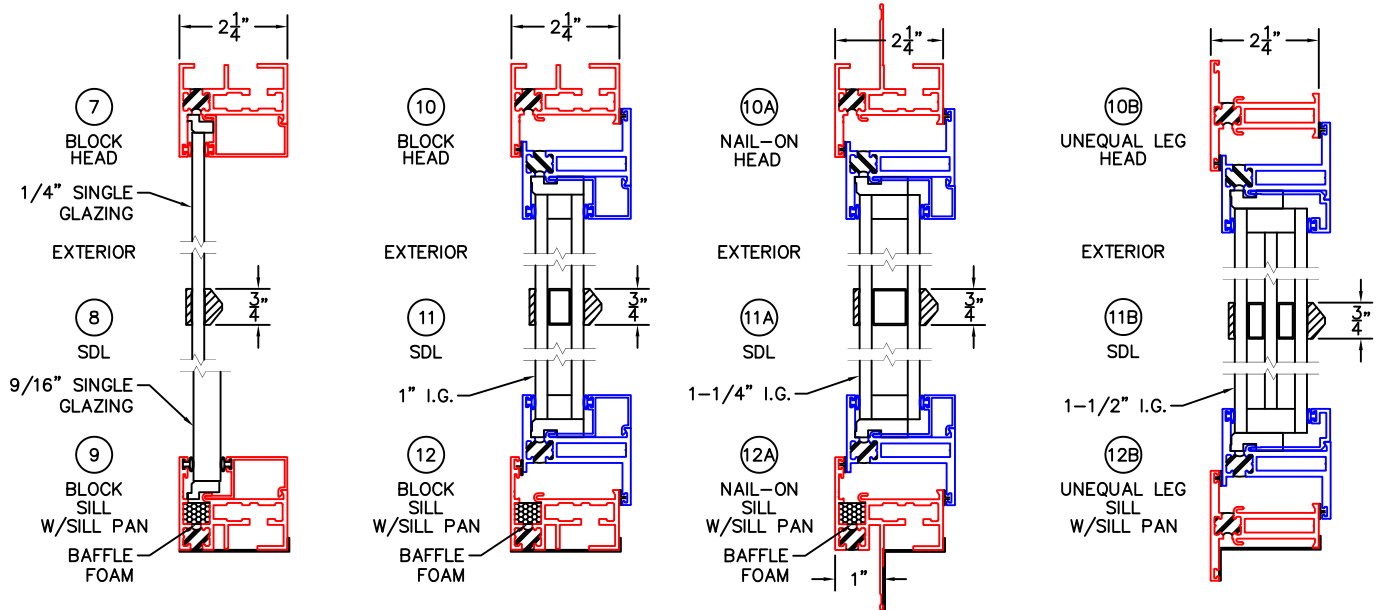

(USE RULER TO SCALE DIMENSIONS IN INCHES)

SCALE: 1/4"

STEEL LOOK SDL'S

1/4", 9/16" SINGLE AND 1", 1-1/4",
1-1/2" INSULATED GLAZING SHOWN

OUTSIDE GLAZED FIXED, CASEMENT, AND AWNING WINDOW

INSIDE GLAZED FIXED AND HOPPER

-GLASS PENETRATION: 1/2"
 -SDL'S DIVIDED EQUALLY IN GLASS (NOT DAYLIGHT) UNLESS OTHERWISE NOTED.
 -EXTERIOR RATED PRODUCTS HAVE WEEP SLOTS ON HORIZONTAL SILLS.