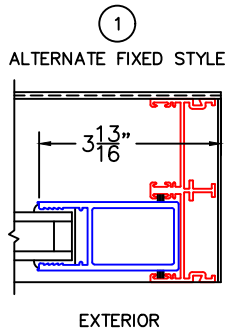

(USE RULER TO SCALE DIMENSIONS IN INCHES)
SCALE: 1/4"

FIXED STILE OPTION

SINGLE GLAZE OPTION

POCKET WALL OPTIONS

DOOR COLLECTOR OPTION

(USE RULER TO SCALE DIMENSIONS IN INCHES)

SCALE: FULL

ALTERNATE FIXED STILE

1

LEAD STILE AS FIXED STILE

EXTERIOR

(USE RULER TO SCALE DIMENSIONS IN INCHES)

SCALE: FULL

SINGLE GLAZE OPTION

2

SINGLE GLAZING

SINGLE GLAZE
ADAPTER

EXTERIOR

(USE RULER TO SCALE DIMENSIONS IN INCHES)

SCALE: FULL

POCKET WALL OPTIONS

3

OPTIONAL POCKET JAMB
WITH HEAD BUMPERS

(USE RULER TO SCALE DIMENSIONS IN INCHES)

SCALE: FULL

POCKET WALL OPTIONS

4

J-POST POCKET
INTERLOCKER

EXTERIOR

(USE RULER TO SCALE DIMENSIONS IN INCHES)

SCALE: FULL

POCKET WALL OPTIONS