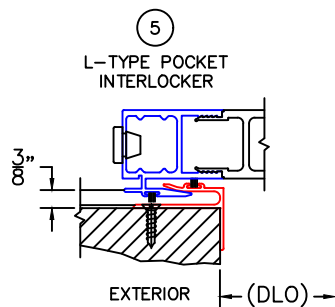

(USE RULER TO SCALE DIMENSIONS IN INCHES)
SCALE: 1/4"

FIXED STILE OPTION

SINGLE GLAZE OPTION

POCKET WALL OPTIONS

DOOR COLLECTOR OPTION

(USE RULER TO SCALE DIMENSIONS IN INCHES)

SCALE: FULL

ALTERNATE FIXED STILE

1

LEAD STILE AS FIXED STILE

EXTERIOR

(USE RULER TO SCALE DIMENSIONS IN INCHES)

SCALE: FULL

SINGLE GLAZE OPTION

2

SINGLE GLAZING

SINGLE GLAZE
ADAPTER

EXTERIOR

(USE RULER TO SCALE DIMENSIONS IN INCHES)

SCALE: FULL

POCKET WALL OPTIONS

3

OPTIONAL POCKET JAMB
WITH HEAD BUMPERS

(USE RULER TO SCALE DIMENSIONS IN INCHES)

SCALE: FULL

POCKET WALL OPTIONS

4

J-POST POCKET
INTERLOCKER

EXTERIOR

(USE RULER TO SCALE DIMENSIONS IN INCHES)

SCALE: FULL

POCKET WALL OPTIONS