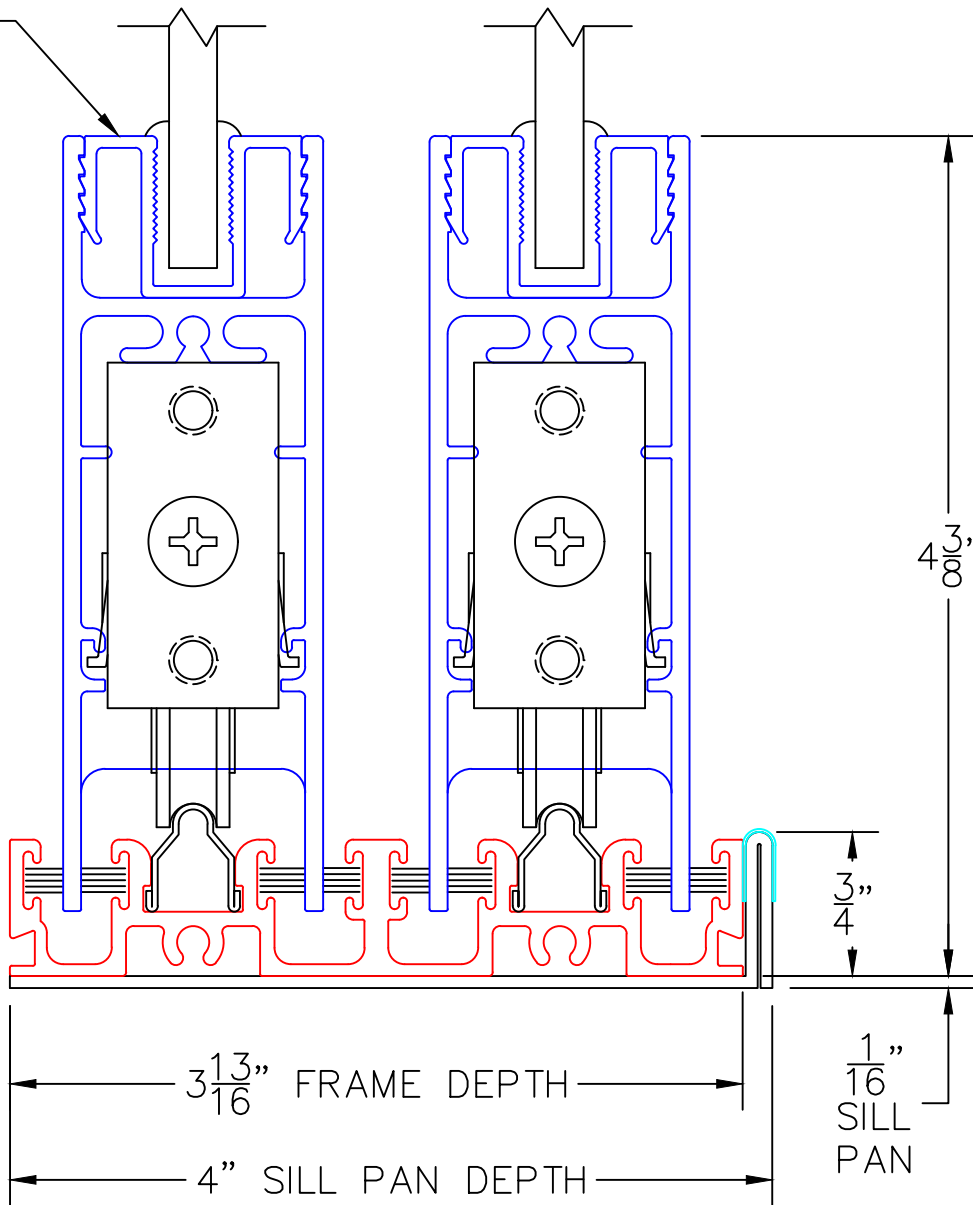

(USE RULER TO SCALE DIMENSIONS IN INCHES)
SCALE: 1/4"

FIXED STILE OPTION

SINGLE GLAZE OPTION

POCKET WALL OPTIONS

DOOR COLLECTOR OPTION

(USE RULER TO SCALE DIMENSIONS IN INCHES)

SCALE: FULL

ALTERNATE FIXED STILE

1

LEAD STILE AS FIXED STILE

EXTERIOR

(USE RULER TO SCALE DIMENSIONS IN INCHES)

SCALE: FULL

SINGLE GLAZE OPTION

2

SINGLE GLAZING

SINGLE GLAZE
ADAPTER

EXTERIOR

(USE RULER TO SCALE DIMENSIONS IN INCHES)

SCALE: FULL

POCKET WALL OPTIONS

3

OPTIONAL POCKET JAMB
WITH HEAD BUMPERS

(USE RULER TO SCALE DIMENSIONS IN INCHES)

SCALE: FULL

POCKET WALL OPTIONS

4

J-POST POCKET
INTERLOCKER

EXTERIOR

(USE RULER TO SCALE DIMENSIONS IN INCHES)

SCALE: FULL

POCKET WALL OPTIONS