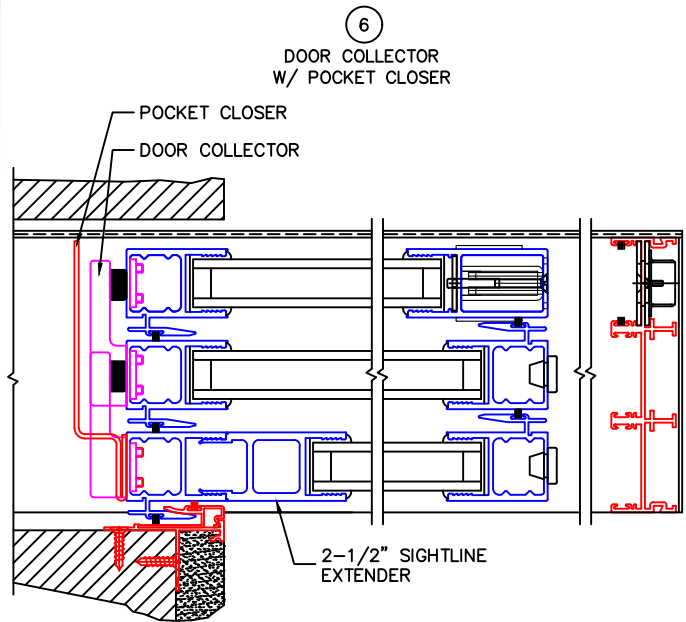

(USE RULER TO SCALE DIMENSIONS IN INCHES)
SCALE: 1/4"

FIXED STILE OPTION

SINGLE GLAZE OPTION

POCKET WALL OPTIONS

DOOR COLLECTOR OPTION

(USE RULER TO SCALE DIMENSIONS IN INCHES)

SCALE: FULL

ALTERNATE FIXED STILE

1

LEAD STILE AS FIXED STILE

EXTERIOR

(USE RULER TO SCALE DIMENSIONS IN INCHES)

SCALE: FULL

SINGLE GLAZE OPTION

2

SINGLE GLAZING

SINGLE GLAZE
ADAPTER

EXTERIOR

(USE RULER TO SCALE DIMENSIONS IN INCHES)

SCALE: FULL

POCKET WALL OPTIONS

3

OPTIONAL POCKET JAMB
WITH HEAD BUMPERS

(USE RULER TO SCALE DIMENSIONS IN INCHES)

SCALE: FULL

POCKET WALL OPTIONS

4

J-POST POCKET
INTERLOCKER

EXTERIOR

(USE RULER TO SCALE DIMENSIONS IN INCHES)

SCALE: FULL

POCKET WALL OPTIONS