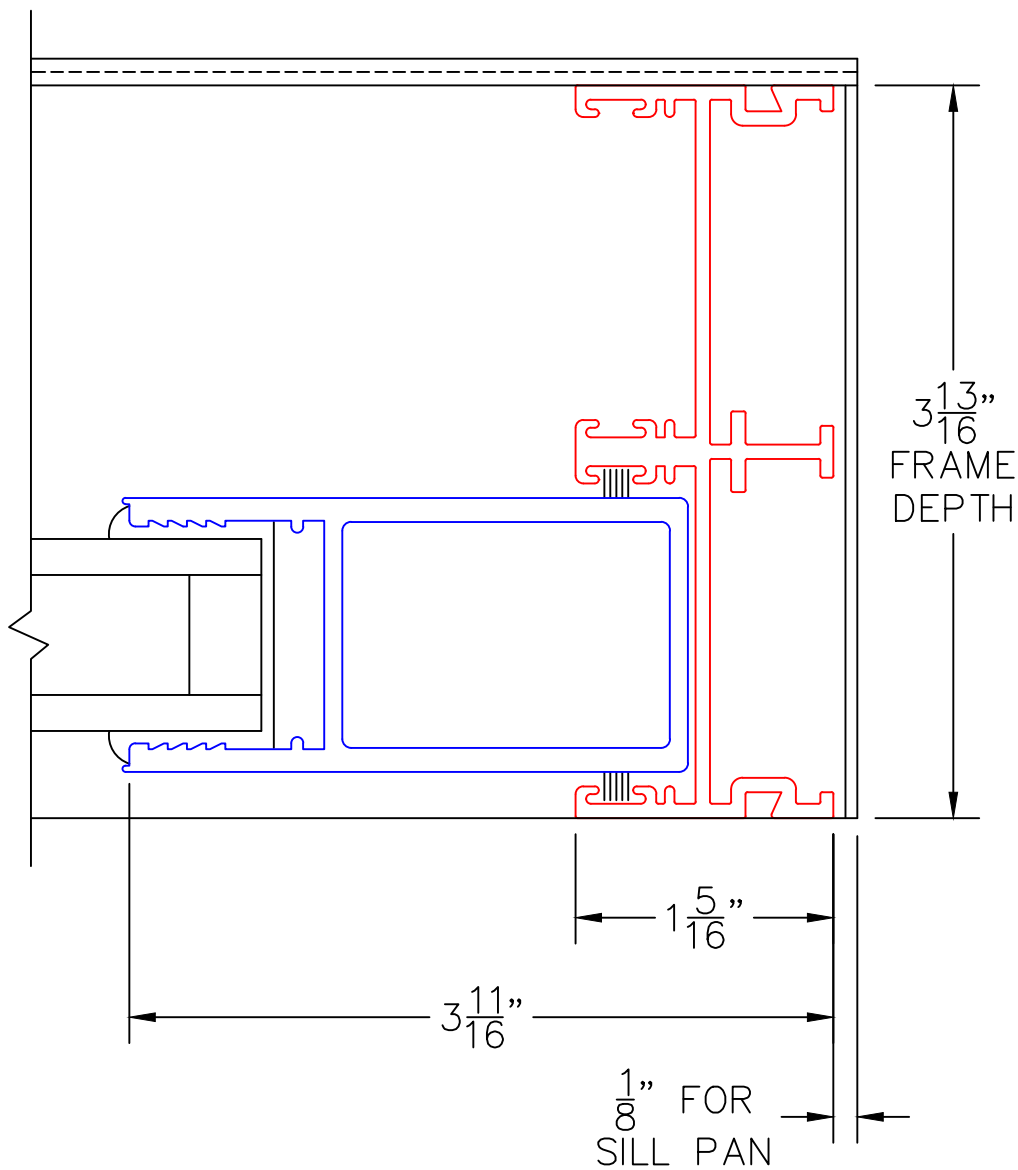

(USE RULER TO SCALE DIMENSIONS IN INCHES)
SCALE: 1/4"

FIXED STILE OPTION

SINGLE GLAZE OPTION

POCKET WALL OPTIONS

DOOR COLLECTOR OPTION

(USE RULER TO SCALE DIMENSIONS IN INCHES)

SCALE: FULL

ALTERNATE FIXED STILE

1

LEAD STILE AS FIXED STILE

EXTERIOR

(USE RULER TO SCALE DIMENSIONS IN INCHES)

SCALE: FULL

SINGLE GLAZE OPTION

2

SINGLE GLAZING

SINGLE GLAZE
ADAPTER

EXTERIOR

(USE RULER TO SCALE DIMENSIONS IN INCHES)

SCALE: FULL

POCKET WALL OPTIONS

3

OPTIONAL POCKET JAMB
WITH HEAD BUMPERS

(USE RULER TO SCALE DIMENSIONS IN INCHES)

SCALE: FULL

POCKET WALL OPTIONS

4

J-POST POCKET
INTERLOCKER

EXTERIOR

(USE RULER TO SCALE DIMENSIONS IN INCHES)

SCALE: FULL

POCKET WALL OPTIONS