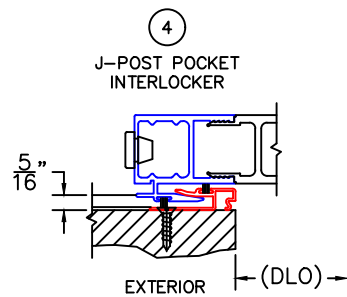

(USE RULER TO SCALE DIMENSIONS IN INCHES)
SCALE: 1/4"

FIXED STILE OPTION

SINGLE GLAZE OPTION

POCKET WALL OPTIONS

DOOR COLLECTOR OPTION

(USE RULER TO SCALE DIMENSIONS IN INCHES)

SCALE: FULL

ALTERNATE FIXED STILE

1

LEAD STILE AS FIXED STILE

EXTERIOR

(USE RULER TO SCALE DIMENSIONS IN INCHES)

SCALE: FULL

SINGLE GLAZE OPTION

2

SINGLE GLAZING

SINGLE GLAZE
ADAPTER

EXTERIOR

(USE RULER TO SCALE DIMENSIONS IN INCHES)

SCALE: FULL

POCKET WALL OPTIONS

3

OPTIONAL POCKET JAMB
WITH HEAD BUMPERS

(USE RULER TO SCALE DIMENSIONS IN INCHES)

SCALE: FULL

POCKET WALL OPTIONS

4

J-POST POCKET
INTERLOCKER

EXTERIOR

(USE RULER TO SCALE DIMENSIONS IN INCHES)

SCALE: FULL

POCKET WALL OPTIONS