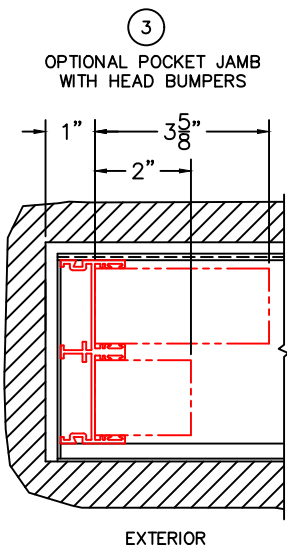

(USE RULER TO SCALE DIMENSIONS IN INCHES)
SCALE: 1/4"

FIXED STILE OPTION

SINGLE GLAZE OPTION

POCKET WALL OPTIONS

DOOR COLLECTOR OPTION

(USE RULER TO SCALE DIMENSIONS IN INCHES)

SCALE: FULL

ALTERNATE FIXED STILE

1

LEAD STILE AS FIXED STILE

EXTERIOR

(USE RULER TO SCALE DIMENSIONS IN INCHES)

SCALE: FULL

SINGLE GLAZE OPTION

2

SINGLE GLAZING

SINGLE GLAZE
ADAPTER

EXTERIOR

(USE RULER TO SCALE DIMENSIONS IN INCHES)

SCALE: FULL

POCKET WALL OPTIONS

3

OPTIONAL POCKET JAMB
WITH HEAD BUMPERS

(USE RULER TO SCALE DIMENSIONS IN INCHES)

SCALE: FULL

POCKET WALL OPTIONS

4

J-POST POCKET
INTERLOCKER

EXTERIOR

(USE RULER TO SCALE DIMENSIONS IN INCHES)

SCALE: FULL

POCKET WALL OPTIONS