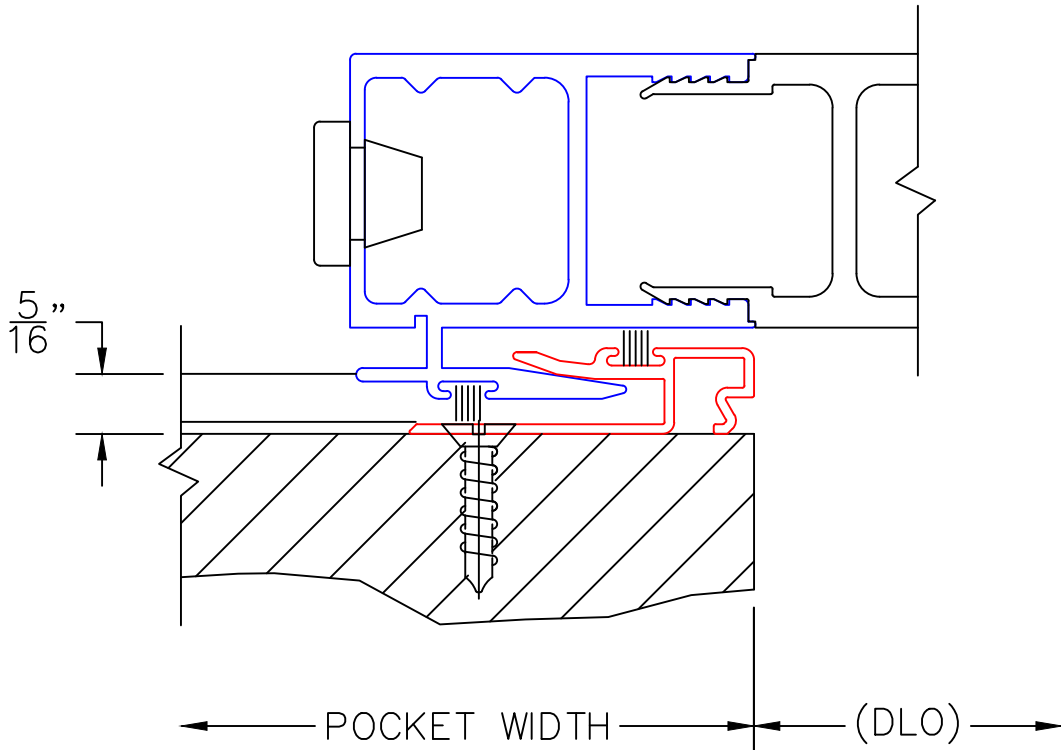

SINGLE GLAZE
ADAPTER

EXTERIOR

(USE RULER TO SCALE DIMENSIONS IN INCHES)

SCALE: FULL

POCKET WALL OPTIONS

3

OPTIONAL POCKET JAMB
WITH HEAD BUMPERS

(USE RULER TO SCALE DIMENSIONS IN INCHES)

SCALE: FULL

POCKET WALL OPTIONS

4

J-POST POCKET
INTERLOCKER

EXTERIOR

(USE RULER TO SCALE DIMENSIONS IN INCHES)

SCALE: FULL

POCKET WALL OPTIONS