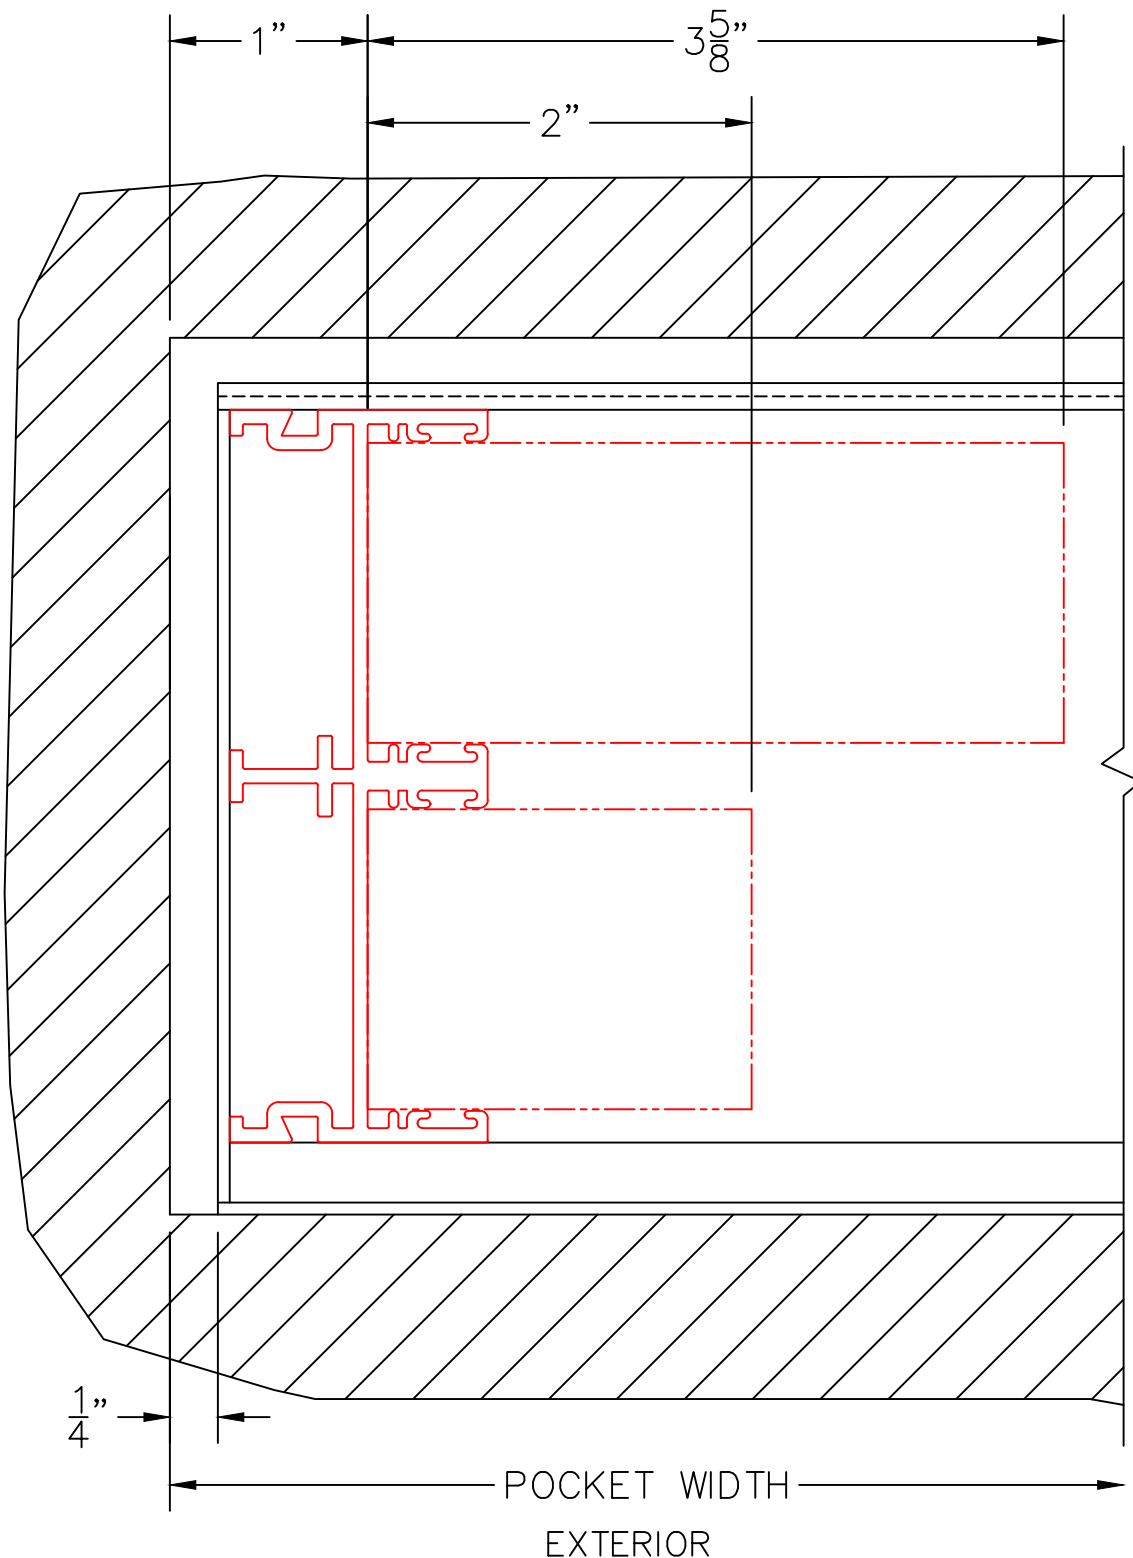

1

LEAD STILE AS FIXED STILE

EXTERIOR

(USE RULER TO SCALE DIMENSIONS IN INCHES)

SCALE: FULL

SINGLE GLAZE OPTION

2

SINGLE GLAZING

SINGLE GLAZE
ADAPTER

EXTERIOR

(USE RULER TO SCALE DIMENSIONS IN INCHES)

SCALE: FULL

POCKET WALL OPTIONS

3

OPTIONAL POCKET JAMB
WITH HEAD BUMPERS

(USE RULER TO SCALE DIMENSIONS IN INCHES)

SCALE: FULL

POCKET WALL OPTIONS

4

J-POST POCKET
INTERLOCKER

EXTERIOR

(USE RULER TO SCALE DIMENSIONS IN INCHES)

SCALE: FULL

POCKET WALL OPTIONS