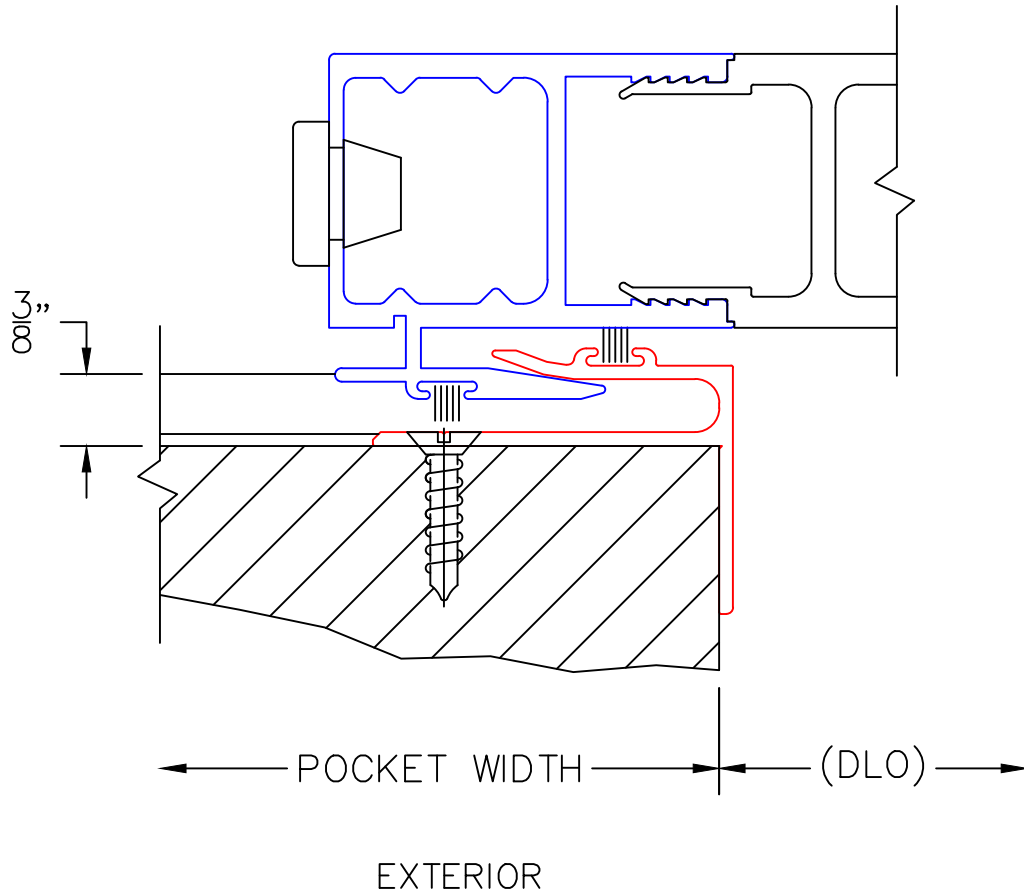

(USE RULER TO SCALE DIMENSIONS IN INCHES)

SCALE: FULL

POCKET WALL OPTIONS

5

L-TYPE POCKET
INTERLOCKER