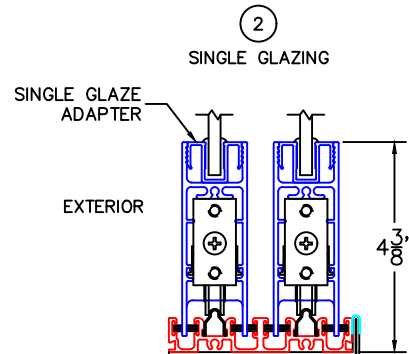

(USE RULER TO SCALE DIMENSIONS IN INCHES)
SCALE: 1/4"

FIXED STILE OPTION

SINGLE GLAZE OPTION

POCKET WALL OPTIONS

DOOR COLLECTOR OPTION

(USE RULER TO SCALE DIMENSIONS IN INCHES)

SCALE: FULL

ALTERNATE FIXED STILE

1

LEAD STILE AS FIXED STILE

EXTERIOR

(USE RULER TO SCALE DIMENSIONS IN INCHES)

SCALE: FULL

SINGLE GLAZE OPTION

2

SINGLE GLAZING

SINGLE GLAZE
ADAPTER

EXTERIOR

(USE RULER TO SCALE DIMENSIONS IN INCHES)

SCALE: FULL

POCKET WALL OPTIONS

3

OPTIONAL POCKET JAMB
WITH HEAD BUMPERS

(USE RULER TO SCALE DIMENSIONS IN INCHES)

SCALE: FULL

POCKET WALL OPTIONS

4

J-POST POCKET
INTERLOCKER

EXTERIOR

(USE RULER TO SCALE DIMENSIONS IN INCHES)

SCALE: FULL

POCKET WALL OPTIONS