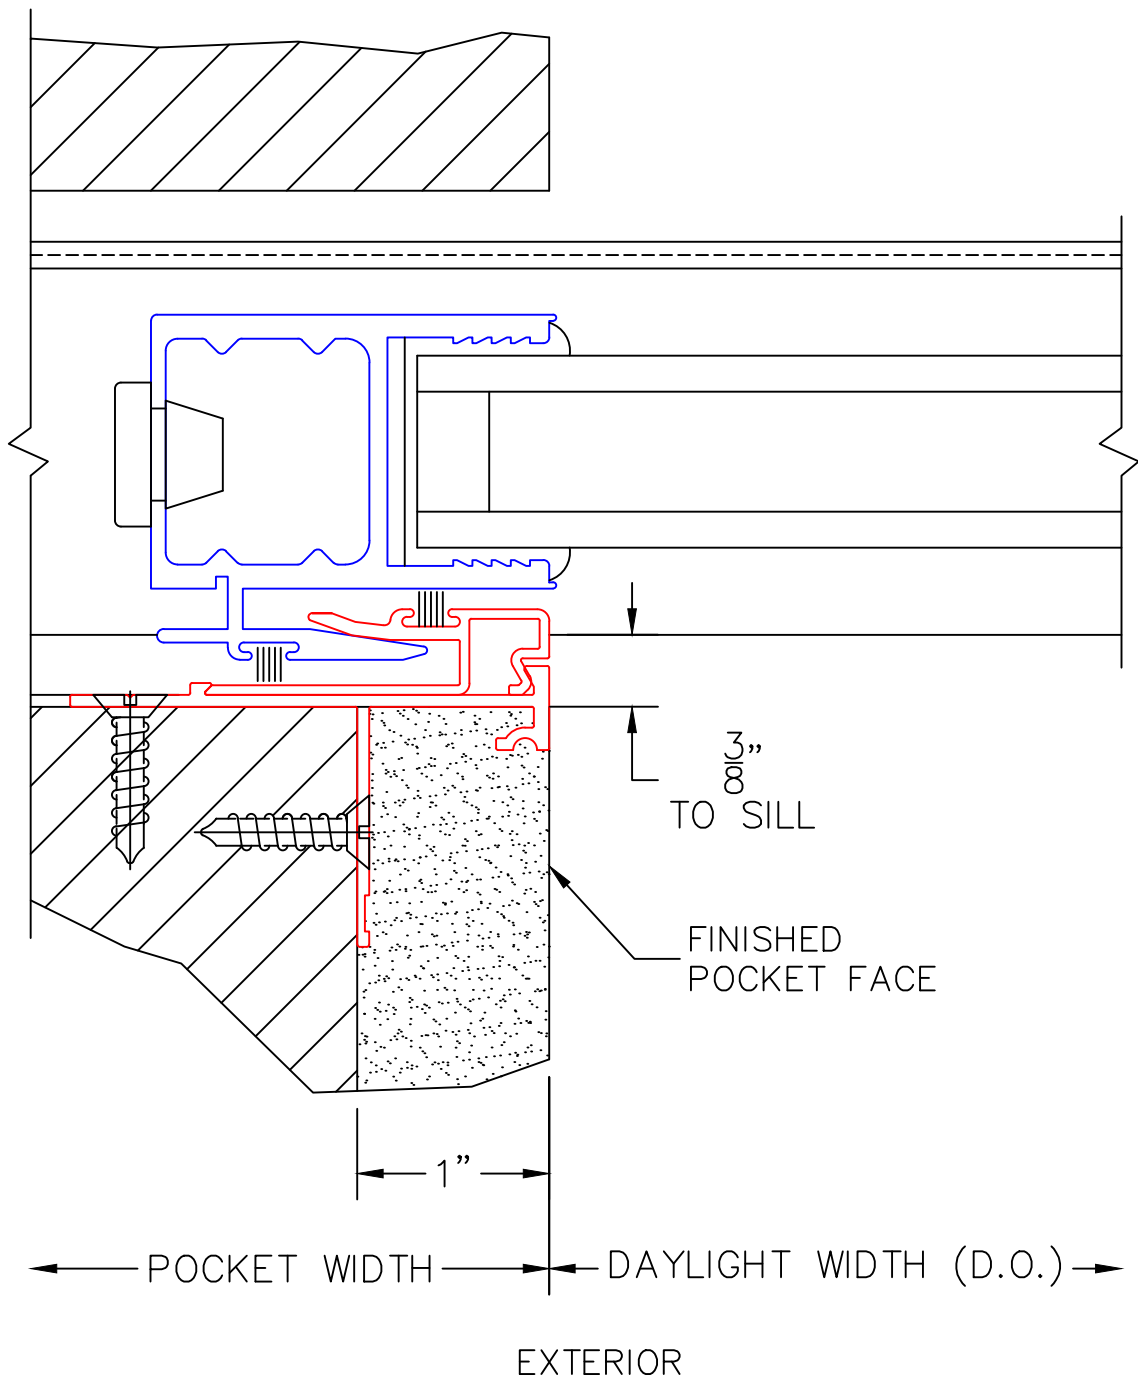

(USE RULER TO SCALE DIMENSIONS IN INCHES)
SCALE: 1/4"

MULTI-SLIDE POCKET DOOR DETAILS

NOTE: CENTERLINES ARE NOT DIVIDED EQUALLY; CONFIRM CENTERLINES WHEN REQUIRED

-*NET FRAME WIDTH DOES NOT INCLUDE SILL PAN.
-SILL PAN EXTENDS 1/8" BEYOND EACH JAMB.
-EXTERIOR RATED PRODUCTS HAVE WEEP SLOTS ON HORIZONTAL SILLS.

-GLASS PENETRATION: 11/16"
-FOR ADDITIONAL OPTIONS AND UPGRADES SEE DRAWING 1070-07.

(USE RULER TO SCALE DIMENSIONS IN INCHES)

SCALE: FULL

PX DOOR

①
MULTI-SLIDE
HEAD DETAIL

EXTERIOR

(USE RULER TO SCALE DIMENSIONS IN INCHES)

(USE RULER TO SCALE DIMENSIONS IN INCHES)

SCALE: FULL

PXX DOOR

(USE RULER TO SCALE DIMENSIONS IN INCHES)

SCALE: FULL

PX DOOR

5

POCKET JAMB

(USE RULER TO SCALE DIMENSIONS IN INCHES)

SCALE: FULL

PX DOOR

6

2-PIECE POCKET INTERLOCKER

(USE RULER TO SCALE DIMENSIONS IN INCHES)

SCALE: FULL

PX DOOR