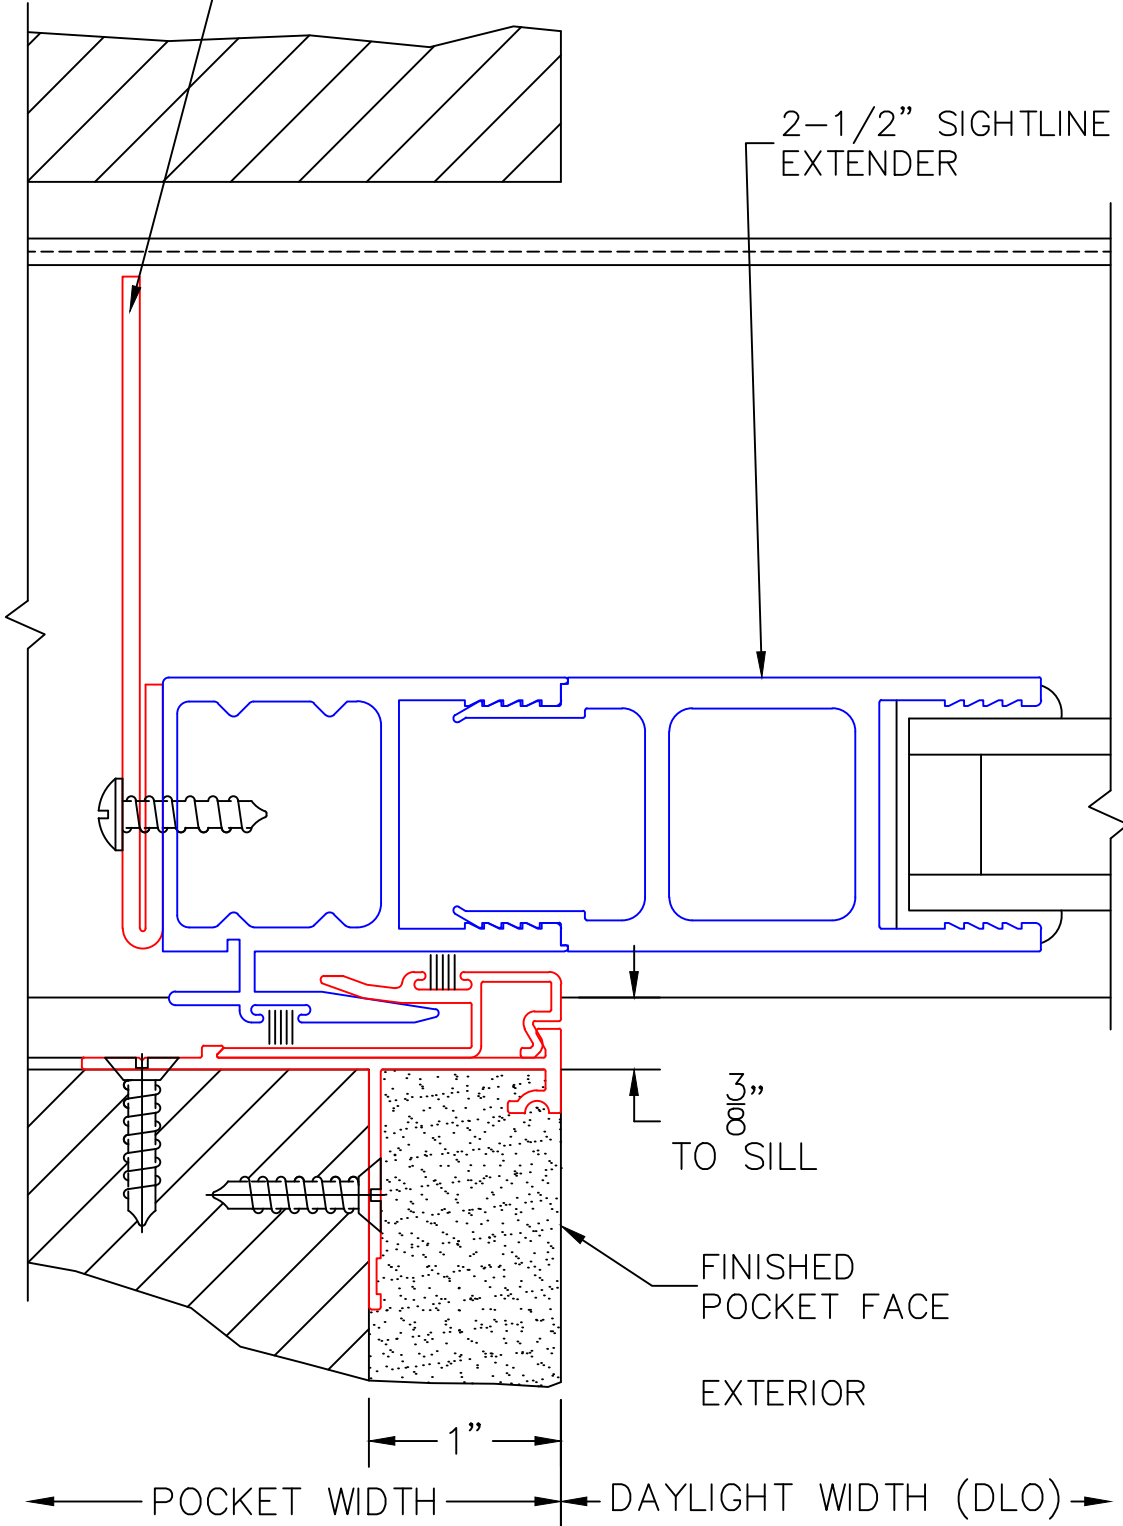

- GLASS PENETRATION: 11/16"
- FOR ADDITIONAL OPTIONS AND UPGRADES SEE DRAWING 1070-07.

(USE RULER TO SCALE DIMENSIONS IN INCHES)

SCALE: FULL

PX DOOR

①
MULTI-SLIDE
HEAD DETAIL

EXTERIOR

(USE RULER TO SCALE DIMENSIONS IN INCHES)

(USE RULER TO SCALE DIMENSIONS IN INCHES)

SCALE: FULL

PXX DOOR

8

POCKET JAMB

0 0.5 1
(USE RULER TO SCALE DIMENSIONS IN INCHES)
SCALE: FULL

PXX DOOR

9

POCKET
CLOSER

2-PIECE POCKET
INTERLOCKER

2-1/2" SIGHTLINE
EXTENDER

(USE RULER TO SCALE DIMENSIONS IN INCHES)

SCALE: FULL

PXX DOOR

10

INTERLOCKERS

EXTERIOR

(USE RULER TO SCALE DIMENSIONS IN INCHES)

SCALE: FULL

PXX DOOR

11

LOCK
JAMB

EXTERIOR

(USE RULER TO SCALE DIMENSIONS IN INCHES)