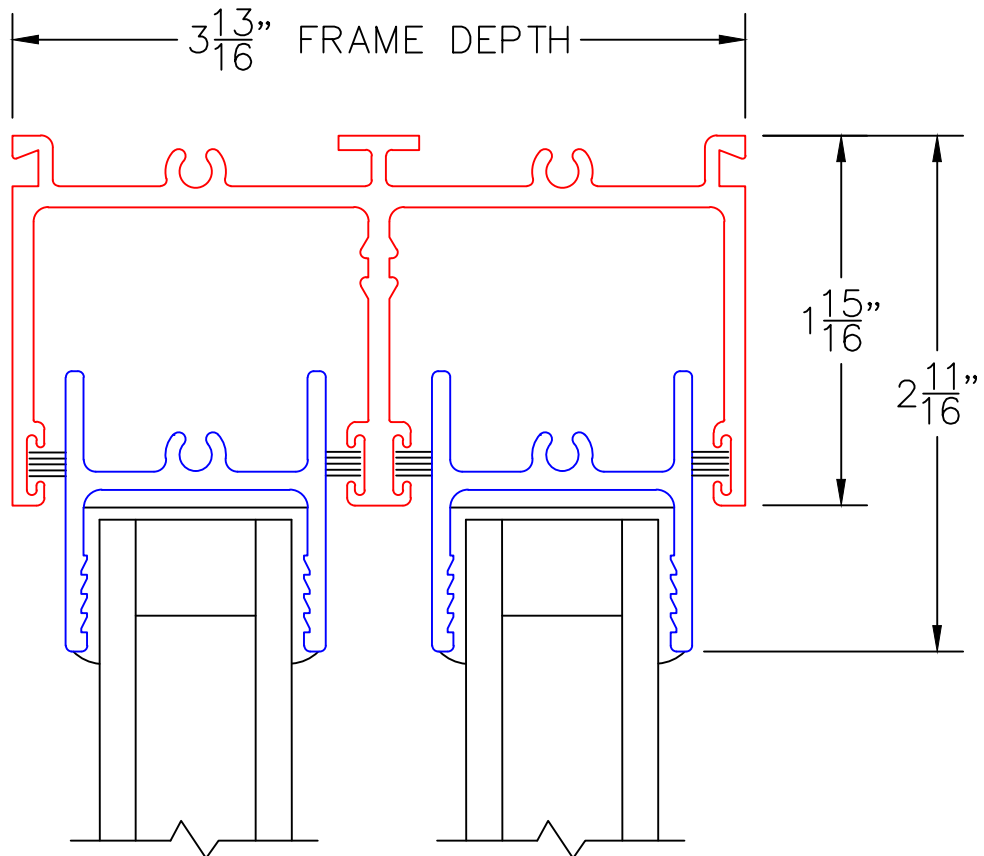

- GLASS PENETRATION: 11/16"
- FOR ADDITIONAL OPTIONS AND UPGRADES SEE DRAWING 1070-07.

(USE RULER TO SCALE DIMENSIONS IN INCHES)

SCALE: FULL

PX DOOR

①
MULTI-SLIDE
HEAD DETAIL

EXTERIOR

(USE RULER TO SCALE DIMENSIONS IN INCHES)

SCALE: FULL

PX DOOR

(USE RULER TO SCALE DIMENSIONS IN INCHES)

SCALE: FULL

PXX DOOR

3
MULTI-SLIDE
HEAD DETAIL

EXTERIOR

(USE RULER TO SCALE DIMENSIONS IN INCHES)

SCALE: FULL

PXX DOOR

(USE RULER TO SCALE DIMENSIONS IN INCHES)

SCALE: FULL

PX DOOR

5

POCKET JAMB

(USE RULER TO SCALE DIMENSIONS IN INCHES)

SCALE: FULL

PX DOOR

6

2-PIECE POCKET
INTERLOCKER

(USE RULER TO SCALE DIMENSIONS IN INCHES)

SCALE: FULL

PX DOOR

LOCK JAMB