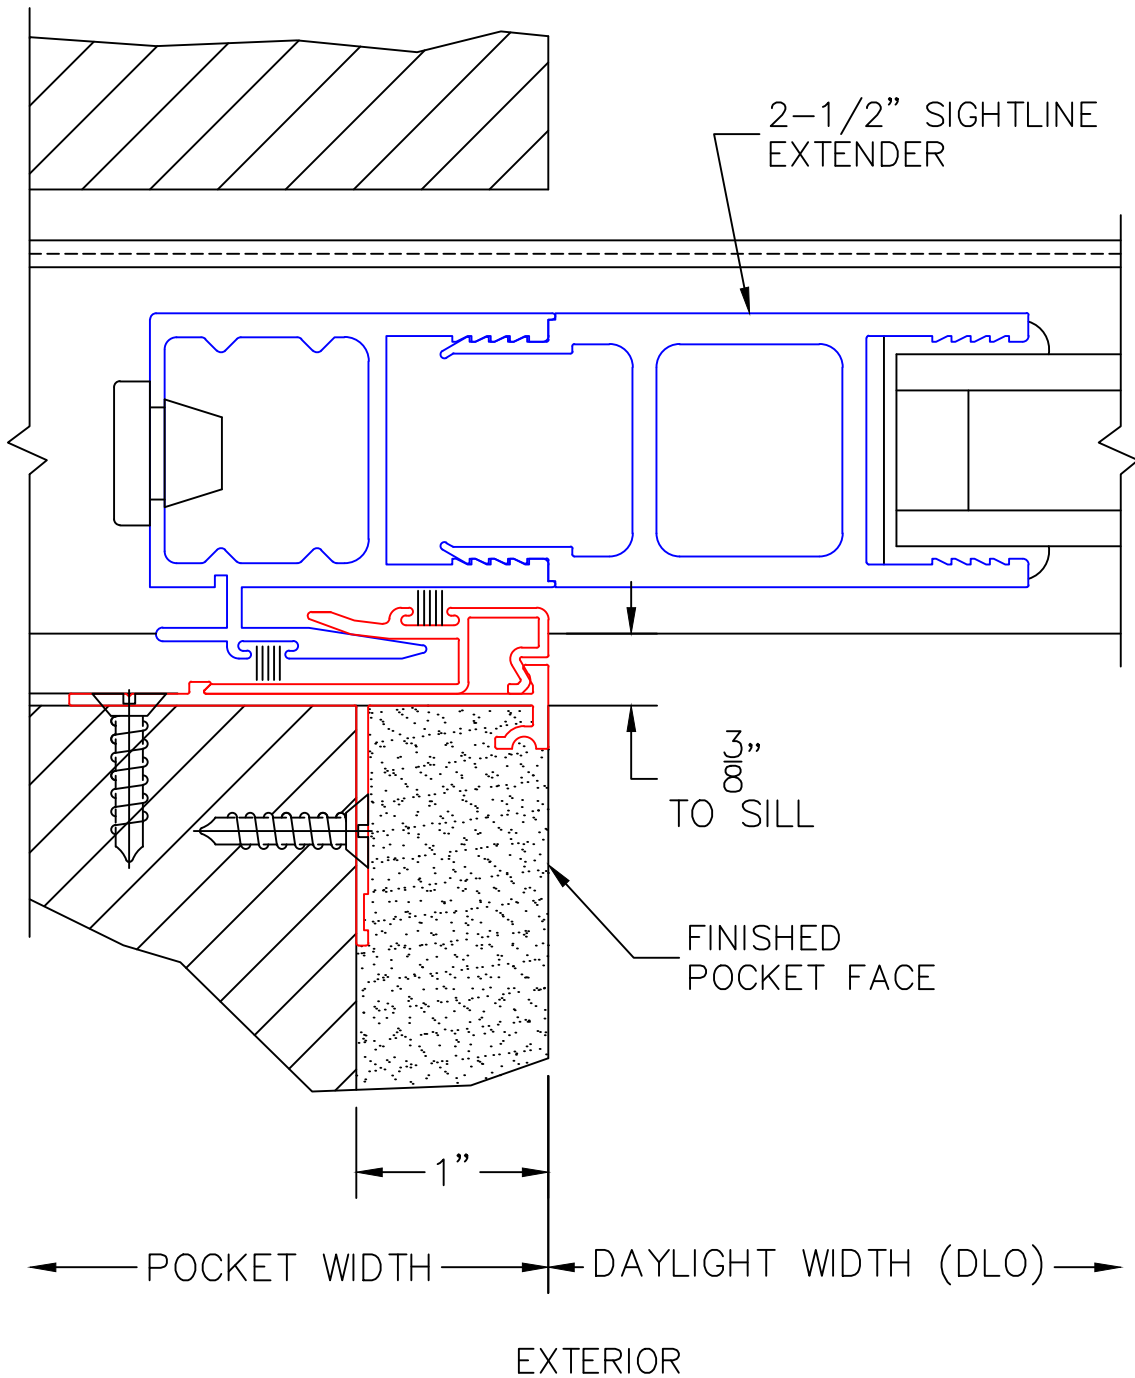

(USE RULER TO SCALE DIMENSIONS IN INCHES)
SCALE: 1/4"

MULTI-SLIDE POCKET DOOR DETAILS

NOTE: CENTERLINES ARE NOT DIVIDED EQUALLY; CONFIRM CENTERLINES WHEN REQUIRED

- *NET FRAME WIDTH DOES NOT INCLUDE SILL PAN.
- SILL PAN EXTENDS 1/8" BEYOND EACH JAMB.
- EXTERIOR RATED PRODUCTS HAVE WEEP SLOTS ON HORIZONTAL SILLS.

- GLASS PENETRATION: 11/16"
- FOR ADDITIONAL OPTIONS AND UPGRADES SEE DRAWING 1070-07.

(USE RULER TO SCALE DIMENSIONS IN INCHES)

SCALE: FULL

PX DOOR

①
MULTI-SLIDE
HEAD DETAIL

EXTERIOR

(USE RULER TO SCALE DIMENSIONS IN INCHES)

SCALE: FULL

PXX DOOR

(USE RULER TO SCALE DIMENSIONS IN INCHES)

SCALE: FULL

PX DOOR

5

POCKET JAMB

(USE RULER TO SCALE DIMENSIONS IN INCHES)

SCALE: FULL

PX DOOR

6

2-PIECE POCKET
INTERLOCKER

(USE RULER TO SCALE DIMENSIONS IN INCHES)

SCALE: FULL

PX DOOR

LOCK JAMB