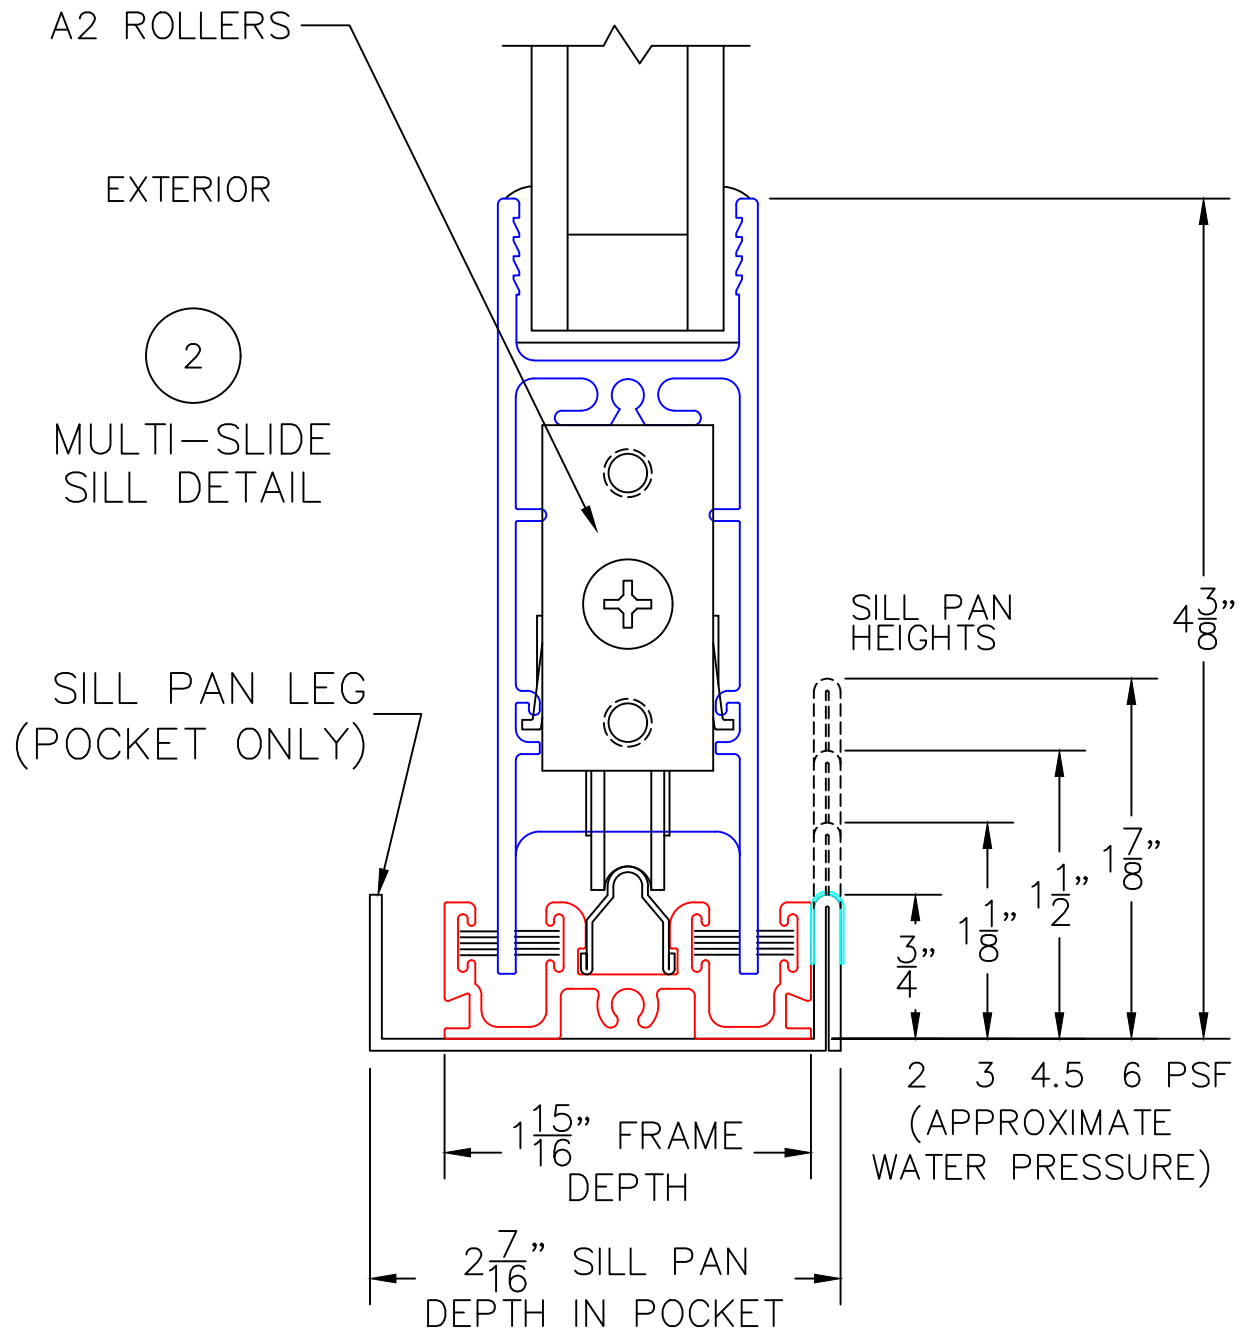

(USE RULER TO SCALE DIMENSIONS IN INCHES)
SCALE: 1/4"

MULTI-SLIDE POCKET DOOR DETAILS

NOTE: CENTERLINES ARE NOT DIVIDED EQUALLY; CONFIRM CENTERLINES WHEN REQUIRED

-*NET FRAME WIDTH DOES NOT INCLUDE SILL PAN.
-SILL PAN EXTENDS 1/8" BEYOND EACH JAMB.
-EXTERIOR RATED PRODUCTS HAVE WEEP SLOTS ON HORIZONTAL SILLS.

-GLASS PENETRATION: 11/16"
-FOR ADDITIONAL OPTIONS AND UPGRADES SEE DRAWING 1070-07.

(USE RULER TO SCALE DIMENSIONS IN INCHES)

SCALE: FULL

PX DOOR

①
MULTI-SLIDE
HEAD DETAIL

EXTERIOR

(USE RULER TO SCALE DIMENSIONS IN INCHES)

SCALE: FULL

PX DOOR

(USE RULER TO SCALE DIMENSIONS IN INCHES)

SCALE: FULL

PXX DOOR

3

MULTI-SLIDE
HEAD DETAIL

EXTERIOR

(USE RULER TO SCALE DIMENSIONS IN INCHES)

SCALE: FULL

PXX DOOR

(USE RULER TO SCALE DIMENSIONS IN INCHES)

SCALE: FULL

PX DOOR

5

POCKET JAMB