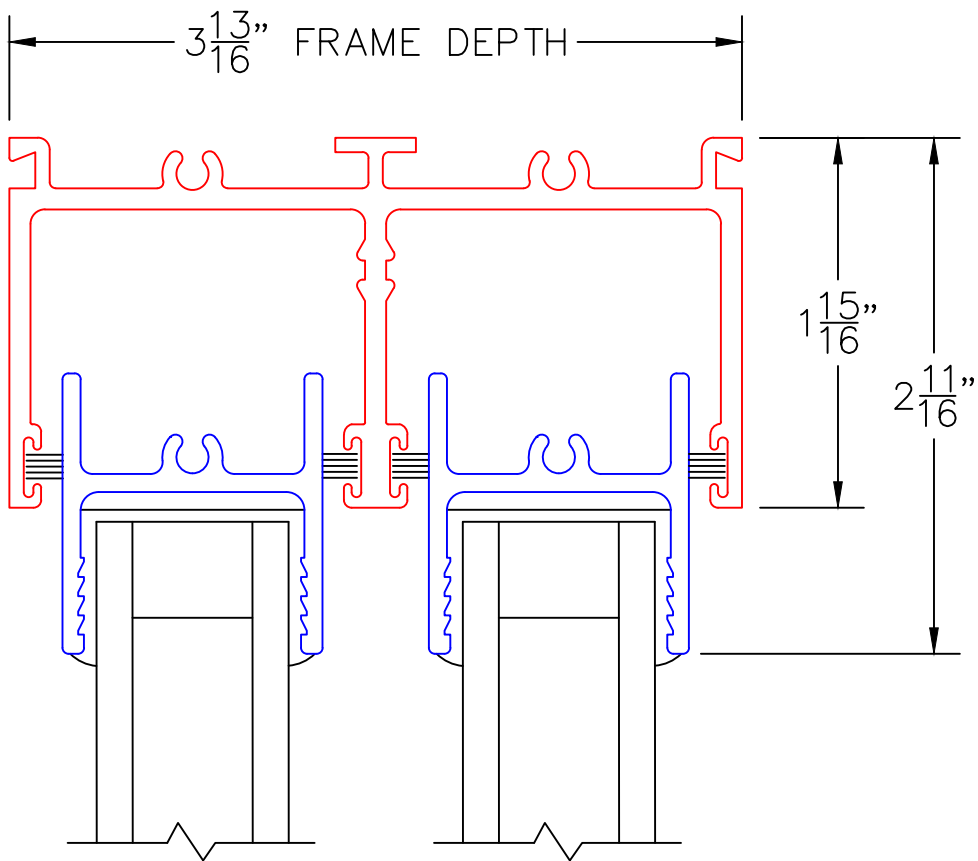

-GLASS PENETRATION: 11/16"
-FOR ADDITIONAL OPTIONS AND UPGRADES SEE DRAWING 1070-07.

(USE RULER TO SCALE DIMENSIONS IN INCHES)

SCALE: FULL

PX DOOR

①
MULTI-SLIDE
HEAD DETAIL

EXTERIOR

(USE RULER TO SCALE DIMENSIONS IN INCHES)

SCALE: FULL

PX DOOR

(USE RULER TO SCALE DIMENSIONS IN INCHES)

SCALE: FULL

PXX DOOR

3

MULTI-SLIDE
HEAD DETAIL

EXTERIOR

(USE RULER TO SCALE DIMENSIONS IN INCHES)

SCALE: FULL

PXX DOOR

(USE RULER TO SCALE DIMENSIONS IN INCHES)

SCALE: FULL

PX DOOR

5

POCKET JAMB

(USE RULER TO SCALE DIMENSIONS IN INCHES)

SCALE: FULL

PX DOOR

6

2-PIECE POCKET INTERLOCKER

(USE RULER TO SCALE DIMENSIONS IN INCHES)

SCALE: FULL

PX DOOR