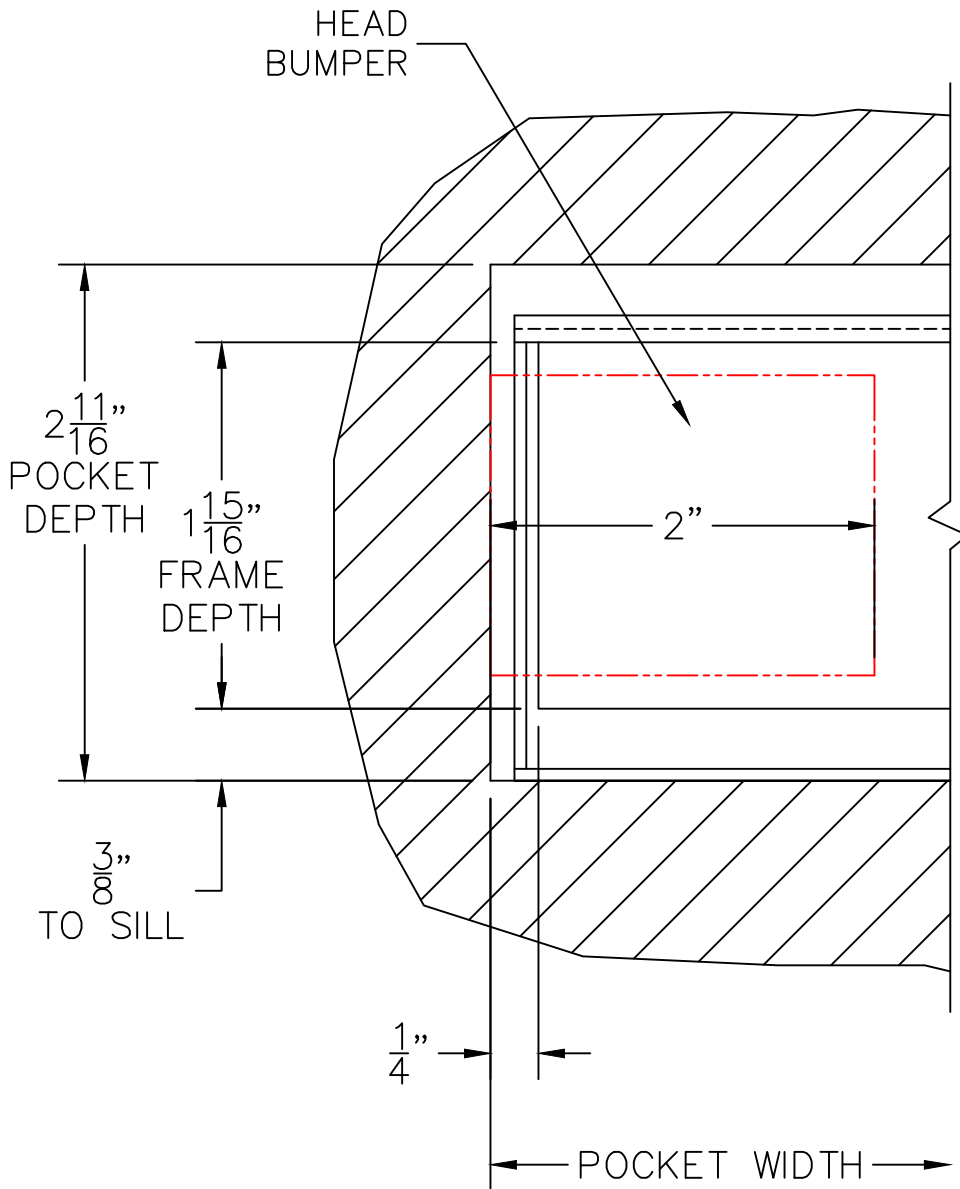

- GLASS PENETRATION: 11/16"
- FOR ADDITIONAL OPTIONS AND UPGRADES SEE DRAWING 1070-07.

(USE RULER TO SCALE DIMENSIONS IN INCHES)

SCALE: FULL

PX DOOR

①
MULTI-SLIDE
HEAD DETAIL

EXTERIOR

(USE RULER TO SCALE DIMENSIONS IN INCHES)

SCALE: FULL

PX DOOR

(USE RULER TO SCALE DIMENSIONS IN INCHES)

SCALE: FULL

PXX DOOR

3
MULTI-SLIDE
HEAD DETAIL

EXTERIOR

(USE RULER TO SCALE DIMENSIONS IN INCHES)

SCALE: FULL

PXX DOOR

(USE RULER TO SCALE DIMENSIONS IN INCHES)

SCALE: FULL

PX DOOR

5

POCKET JAMB

(USE RULER TO SCALE DIMENSIONS IN INCHES)

SCALE: FULL

PX DOOR

6

2-PIECE POCKET
INTERLOCKER

(USE RULER TO SCALE DIMENSIONS IN INCHES)

SCALE: FULL

PX DOOR

LOCK JAMB