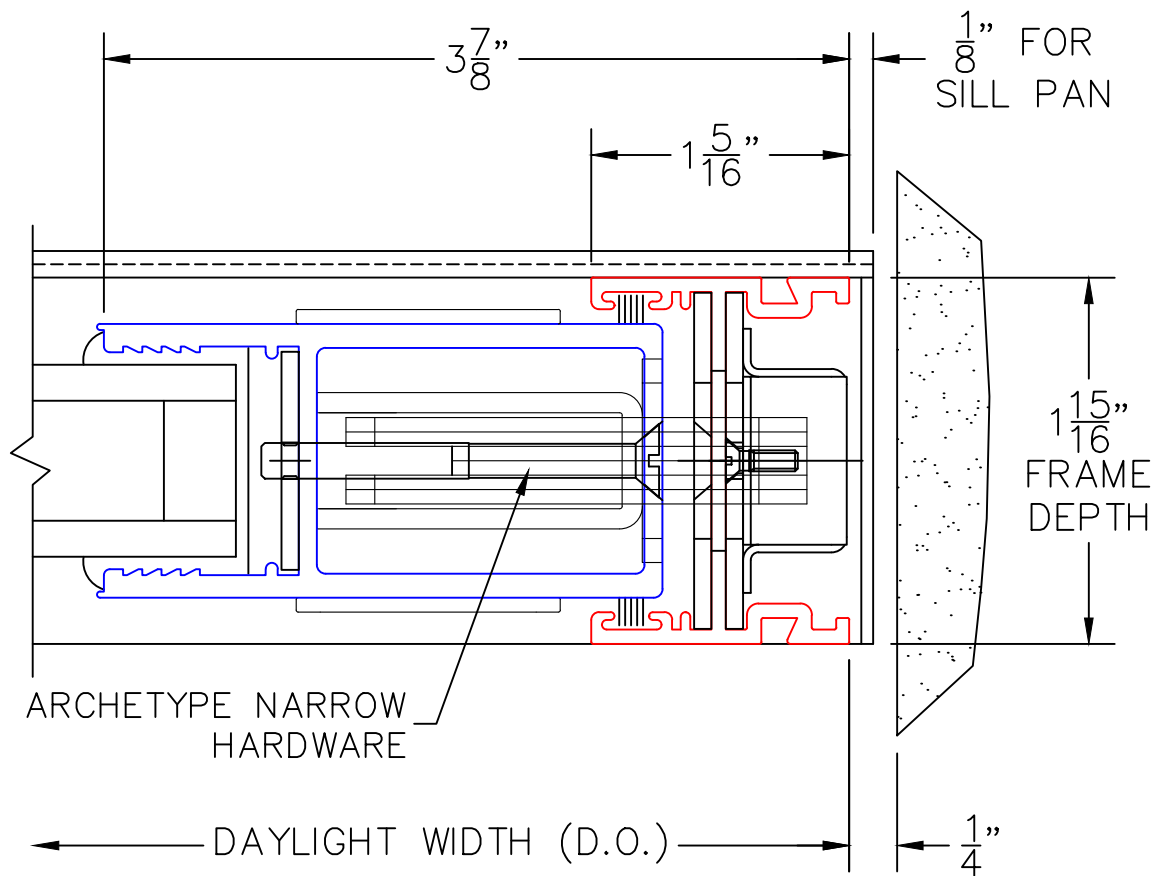

(USE RULER TO SCALE DIMENSIONS IN INCHES)

SCALE: FULL

PX DOOR

7

LOCK JAMB

EXTERIOR