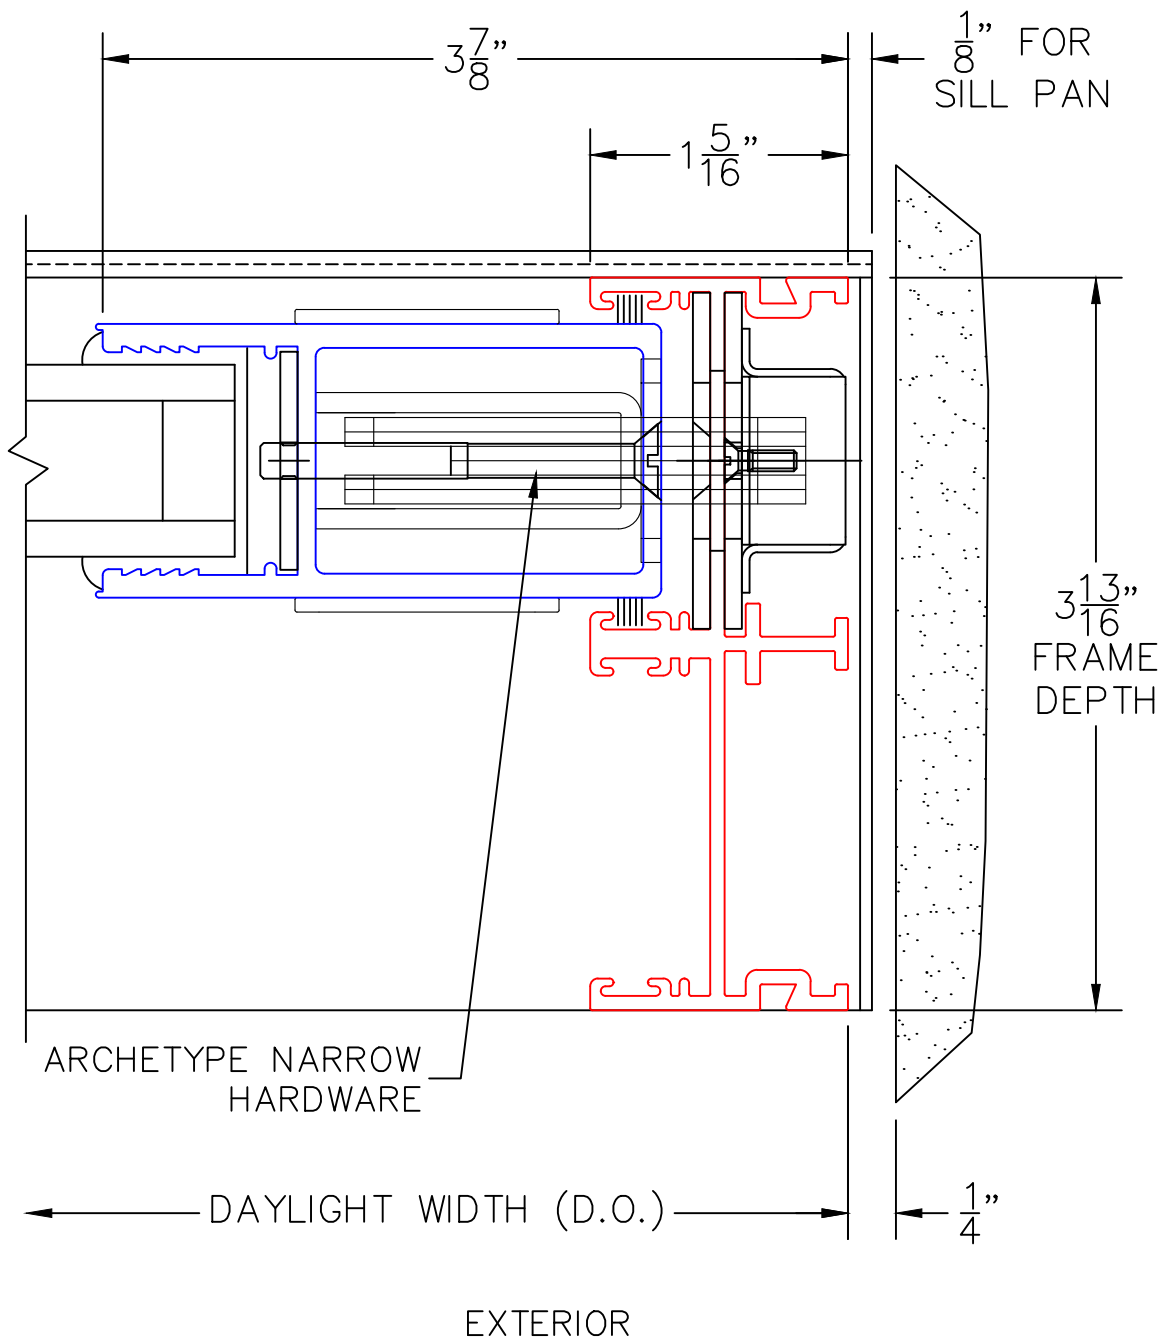

SCALE: FULL

PXX DOOR

10

INTERLOCKERS

EXTERIOR

(USE RULER TO SCALE DIMENSIONS IN INCHES)

SCALE: FULL

PXX DOOR

11

LOCK
JAMB

(USE RULER TO SCALE DIMENSIONS IN INCHES)

SCALE: FULL

PXXIXXP DOOR

12

MEETING STILES

6 ¹/₂"