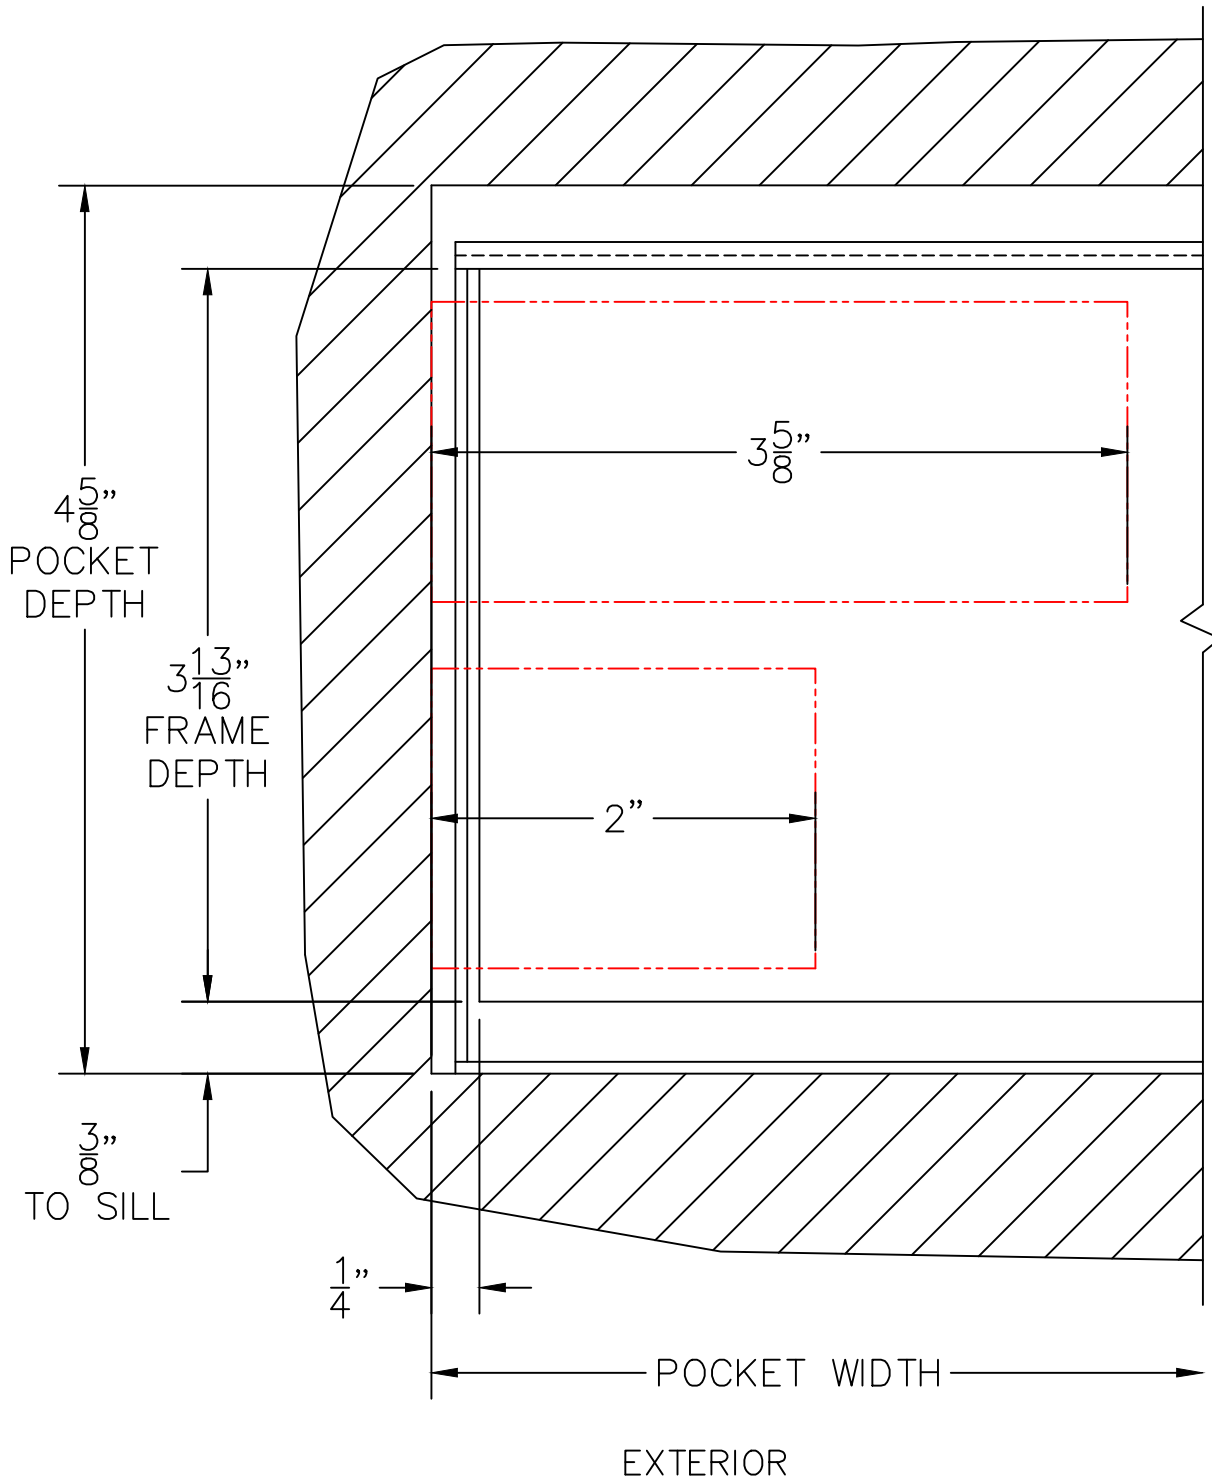

(USE RULER TO SCALE DIMENSIONS IN INCHES)

SCALE: FULL

PXX DOOR

8

POCKET JAMB