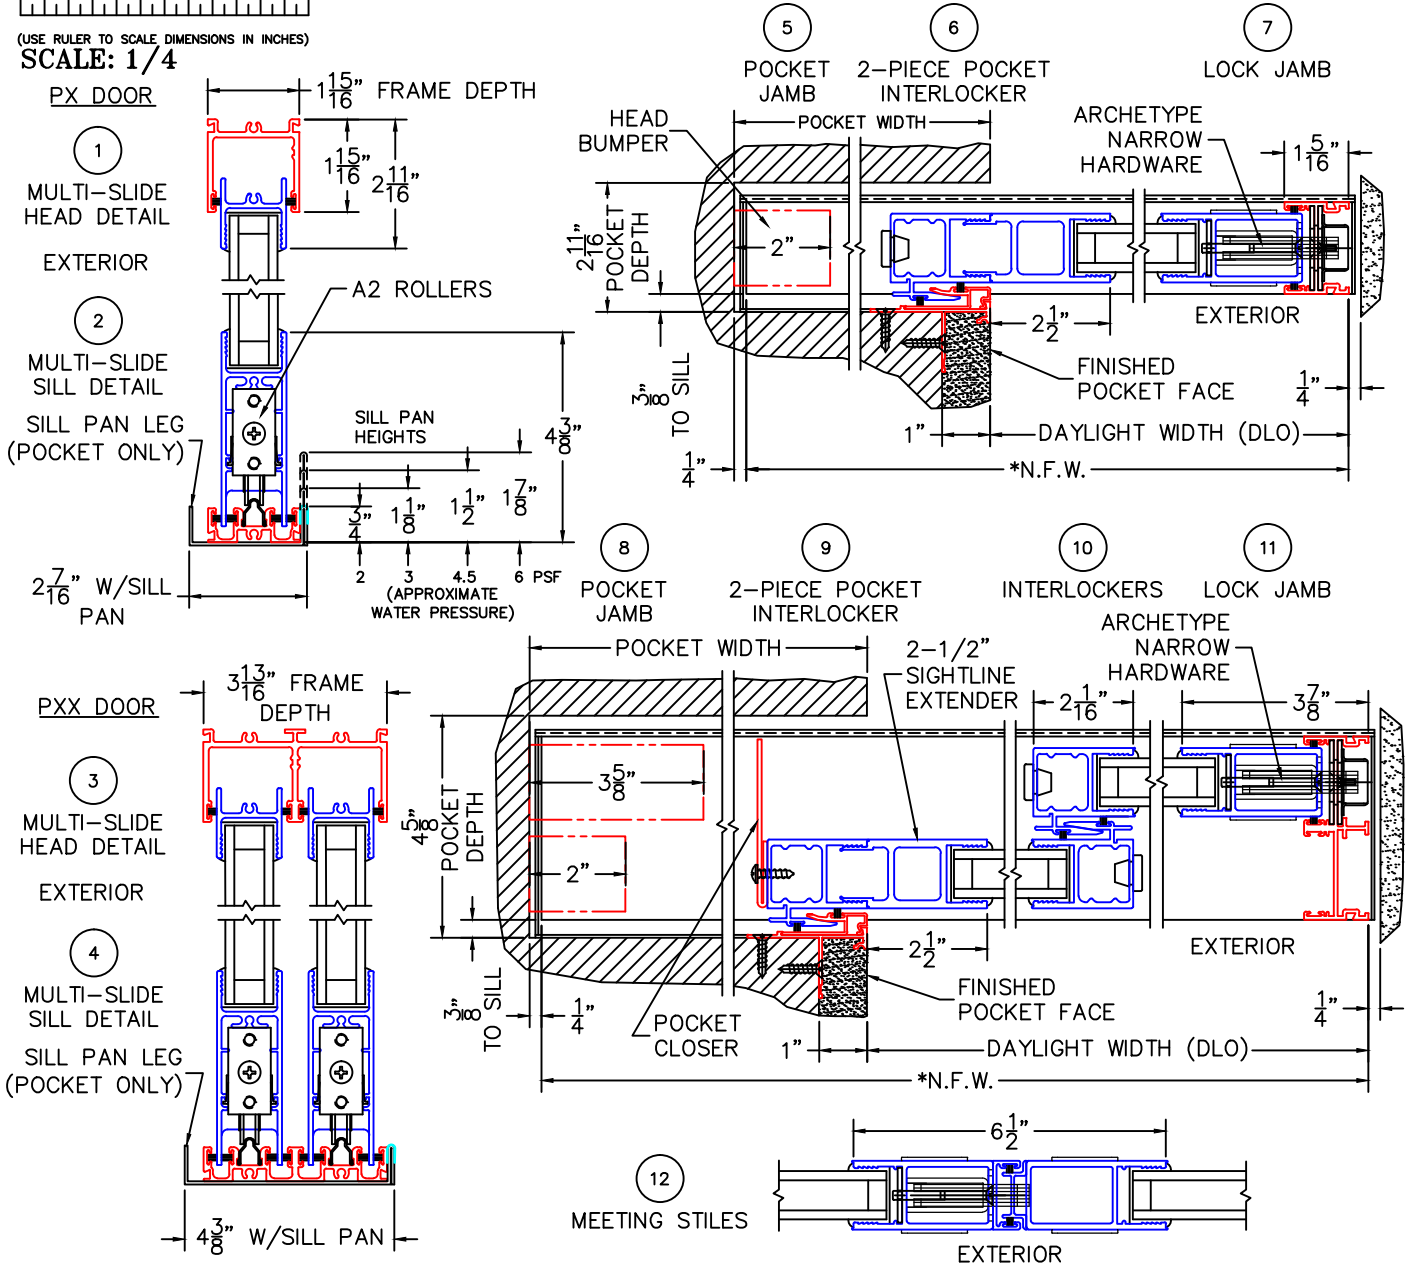

(USE RULER TO SCALE DIMENSIONS IN INCHES)
SCALE: 1/4"

MULTI-SLIDE POCKET DOOR DETAILS

NOTE: CENTERLINES ARE NOT DIVIDED EQUALLY; CONFIRM CENTERLINES WHEN REQUIRED

- *NET FRAME WIDTH DOES NOT INCLUDE SILL PAN.
- SILL PAN EXTENDS 1/8" BEYOND EACH JAMB.
- EXTERIOR RATED PRODUCTS HAVE WEEP SLOTS ON HORIZONTAL SILLS.

- GLASS PENETRATION: 11/16"
- FOR ADDITIONAL OPTIONS AND UPGRADES SEE DRAWING 1070-07.

(USE RULER TO SCALE DIMENSIONS IN INCHES)

SCALE: FULL

PX DOOR

①
MULTI-SLIDE
HEAD DETAIL

EXTERIOR

(USE RULER TO SCALE DIMENSIONS IN INCHES)

SCALE: FULL

PX DOOR

(USE RULER TO SCALE DIMENSIONS IN INCHES)

SCALE: FULL

PXX DOOR

3
MULTI-SLIDE
HEAD DETAIL

EXTERIOR

(USE RULER TO SCALE DIMENSIONS IN INCHES)

SCALE: FULL

PXX DOOR

(USE RULER TO SCALE DIMENSIONS IN INCHES)

SCALE: FULL

PX DOOR

5

POCKET JAMB

(USE RULER TO SCALE DIMENSIONS IN INCHES)