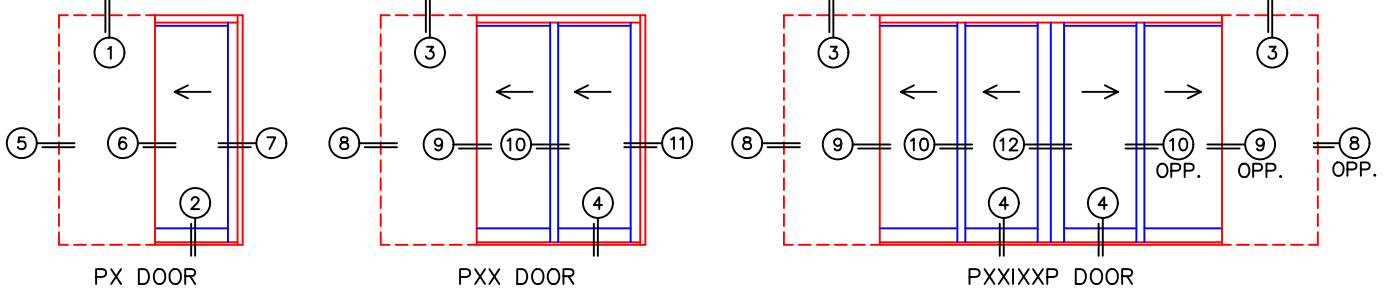

(USE RULER TO SCALE DIMENSIONS IN INCHES)
SCALE: 1/4"

MULTI-SLIDE POCKET DOOR DETAILS

NOTE: CENTERLINES ARE NOT DIVIDED EQUALLY; CONFIRM CENTERLINES WHEN REQUIRED

-*NET FRAME WIDTH DOES NOT INCLUDE SILL PAN.
-SILL PAN EXTENDS 1/8" BEYOND EACH JAMB.
-EXTERIOR RATED PRODUCTS HAVE WEEP SLOTS ON HORIZONTAL SILLS.

-GLASS PENETRATION: 11/16"
-FOR ADDITIONAL OPTIONS AND UPGRADES SEE DRAWING 1070-07.

(USE RULER TO SCALE DIMENSIONS IN INCHES)

SCALE: FULL

PX DOOR

①
MULTI-SLIDE
HEAD DETAIL

EXTERIOR

(USE RULER TO SCALE DIMENSIONS IN INCHES)

SCALE: FULL

PX DOOR

(USE RULER TO SCALE DIMENSIONS IN INCHES)

SCALE: FULL

PXX DOOR

3

MULTI-SLIDE
HEAD DETAIL

EXTERIOR

(USE RULER TO SCALE DIMENSIONS IN INCHES)

SCALE: FULL

PX DOOR

6

2-PIECE POCKET INTERLOCKER

(USE RULER TO SCALE DIMENSIONS IN INCHES)

SCALE: FULL

PX DOOR