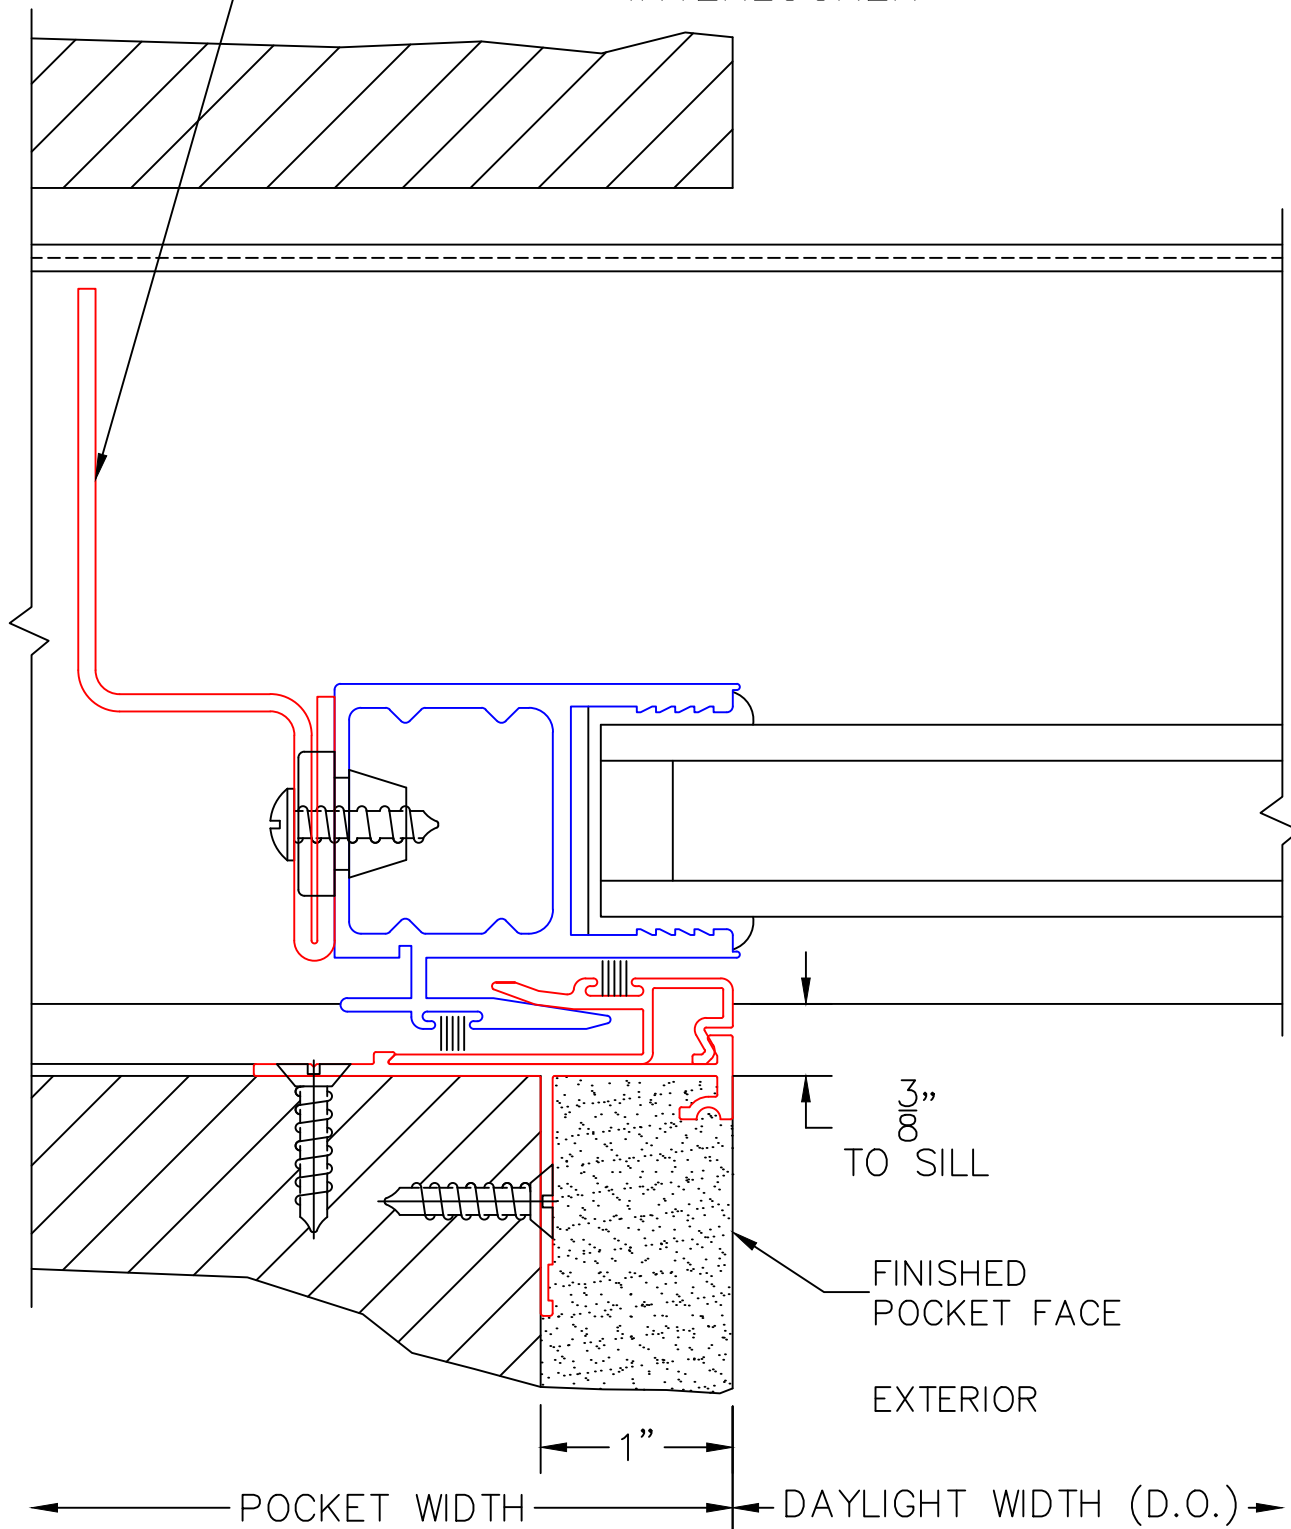

EXTERIOR

(USE RULER TO SCALE DIMENSIONS IN INCHES)

SCALE: FULL

PXX DOOR

9

POCKET
CLOSER

2-PIECE POCKET
INTERLOCKER

(USE RULER TO SCALE DIMENSIONS IN INCHES)

SCALE: FULL

PXX DOOR

10

INTERLOCKERS

EXTERIOR

(USE RULER TO SCALE DIMENSIONS IN INCHES)

SCALE: FULL

PXX DOOR