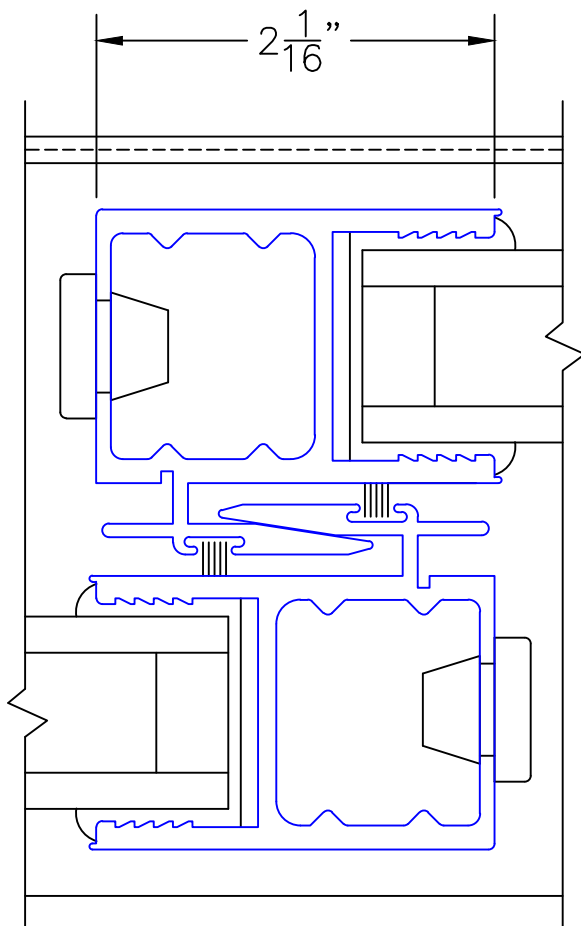

(USE RULER TO SCALE DIMENSIONS IN INCHES)

SCALE: FULL

PXX DOOR

8

POCKET JAMB

0 0.5 1
(USE RULER TO SCALE DIMENSIONS IN INCHES)
SCALE: FULL

PXX DOOR

9

POCKET
CLOSER

2-PIECE POCKET
INTERLOCKER

2-1/2" SIGHTLINE
EXTENDER

(USE RULER TO SCALE DIMENSIONS IN INCHES)

SCALE: FULL

PXX DOOR

10

INTERLOCKERS

EXTERIOR

(USE RULER TO SCALE DIMENSIONS IN INCHES)

SCALE: FULL

PXX DOOR

11

LOCK
JAMB

EXTERIOR

(USE RULER TO SCALE DIMENSIONS IN INCHES)

SCALE: FULL

PXXIXXP DOOR

12

MEETING STILES

6 ⁹/₁₆''

ARCHETYPE NARROW
HARDWARE

EXTERIOR