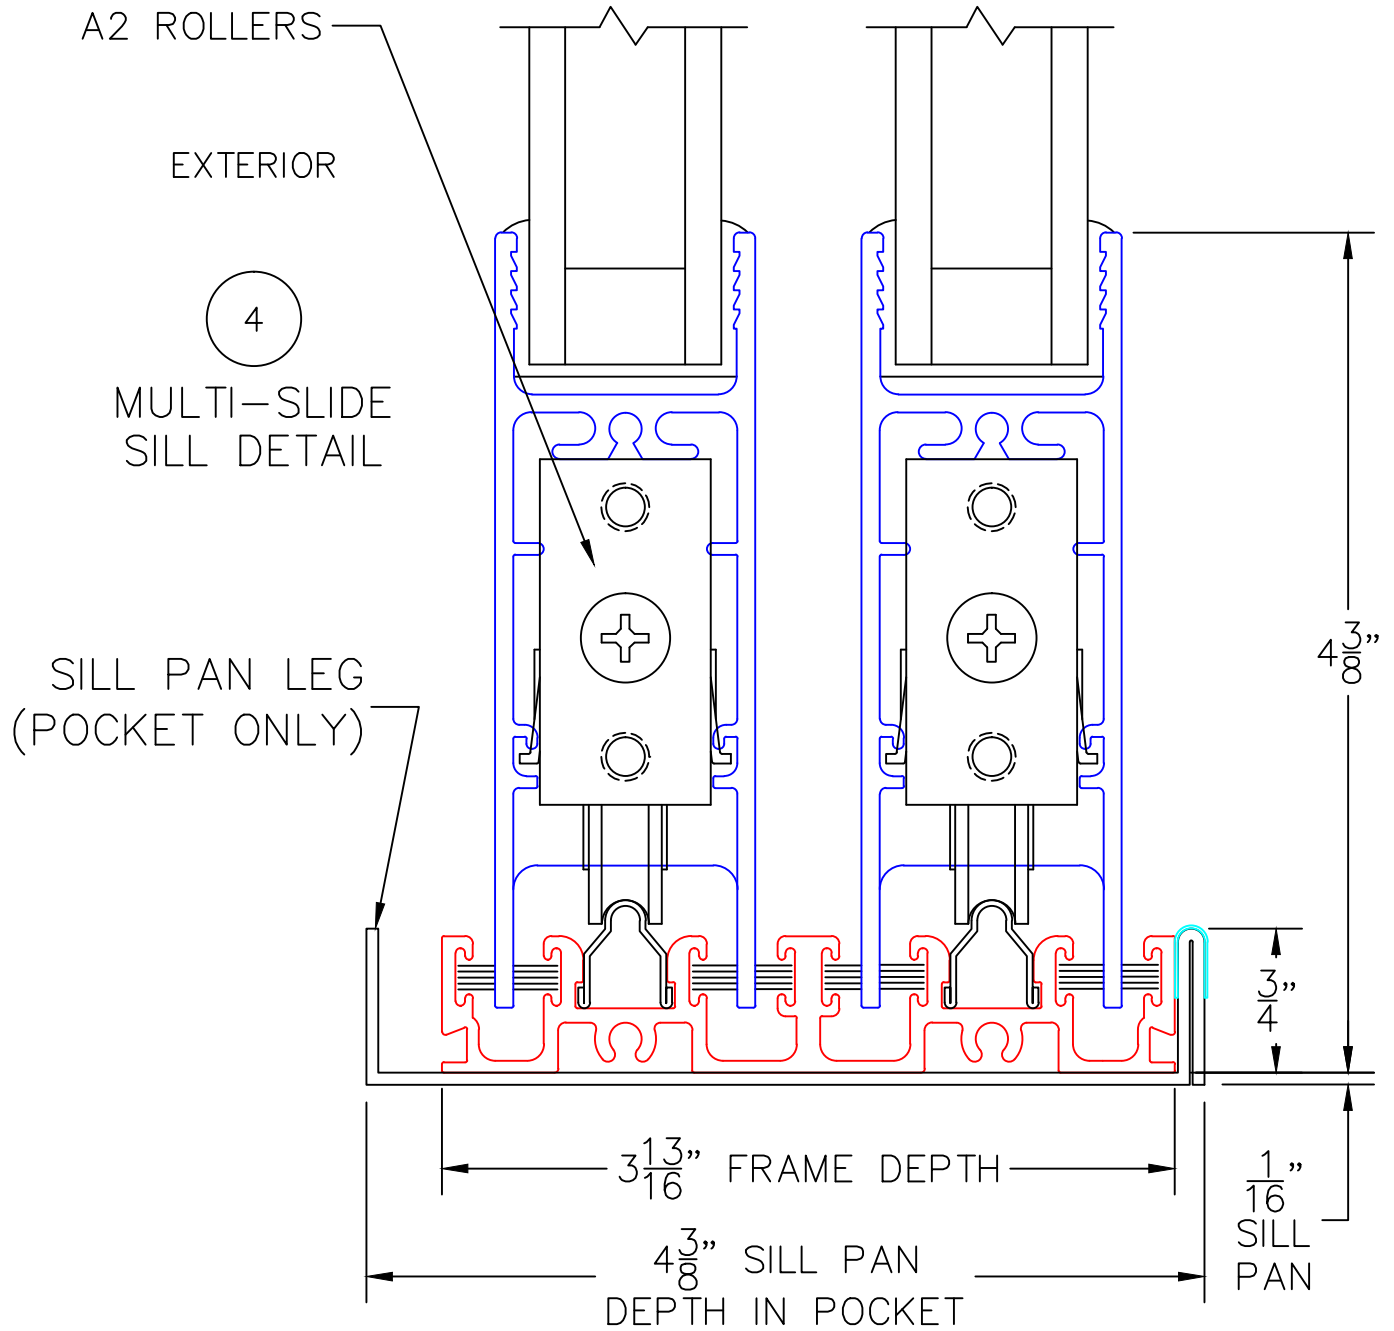

- GLASS PENETRATION: 11/16"
- FOR ADDITIONAL OPTIONS AND UPGRADES SEE DRAWING 1070-07.

(USE RULER TO SCALE DIMENSIONS IN INCHES)

SCALE: FULL

PX DOOR

①
MULTI-SLIDE
HEAD DETAIL

EXTERIOR

(USE RULER TO SCALE DIMENSIONS IN INCHES)

SCALE: FULL

PX DOOR

(USE RULER TO SCALE DIMENSIONS IN INCHES)

SCALE: FULL

PXX DOOR

3
MULTI-SLIDE
HEAD DETAIL

EXTERIOR

(USE RULER TO SCALE DIMENSIONS IN INCHES)

SCALE: FULL

PXX DOOR

(USE RULER TO SCALE DIMENSIONS IN INCHES)

SCALE: FULL

PX DOOR

5

POCKET JAMB

(USE RULER TO SCALE DIMENSIONS IN INCHES)

SCALE: FULL

PX DOOR

6

2-PIECE POCKET
INTERLOCKER

(USE RULER TO SCALE DIMENSIONS IN INCHES)

SCALE: FULL

PX DOOR

LOCK JAMB