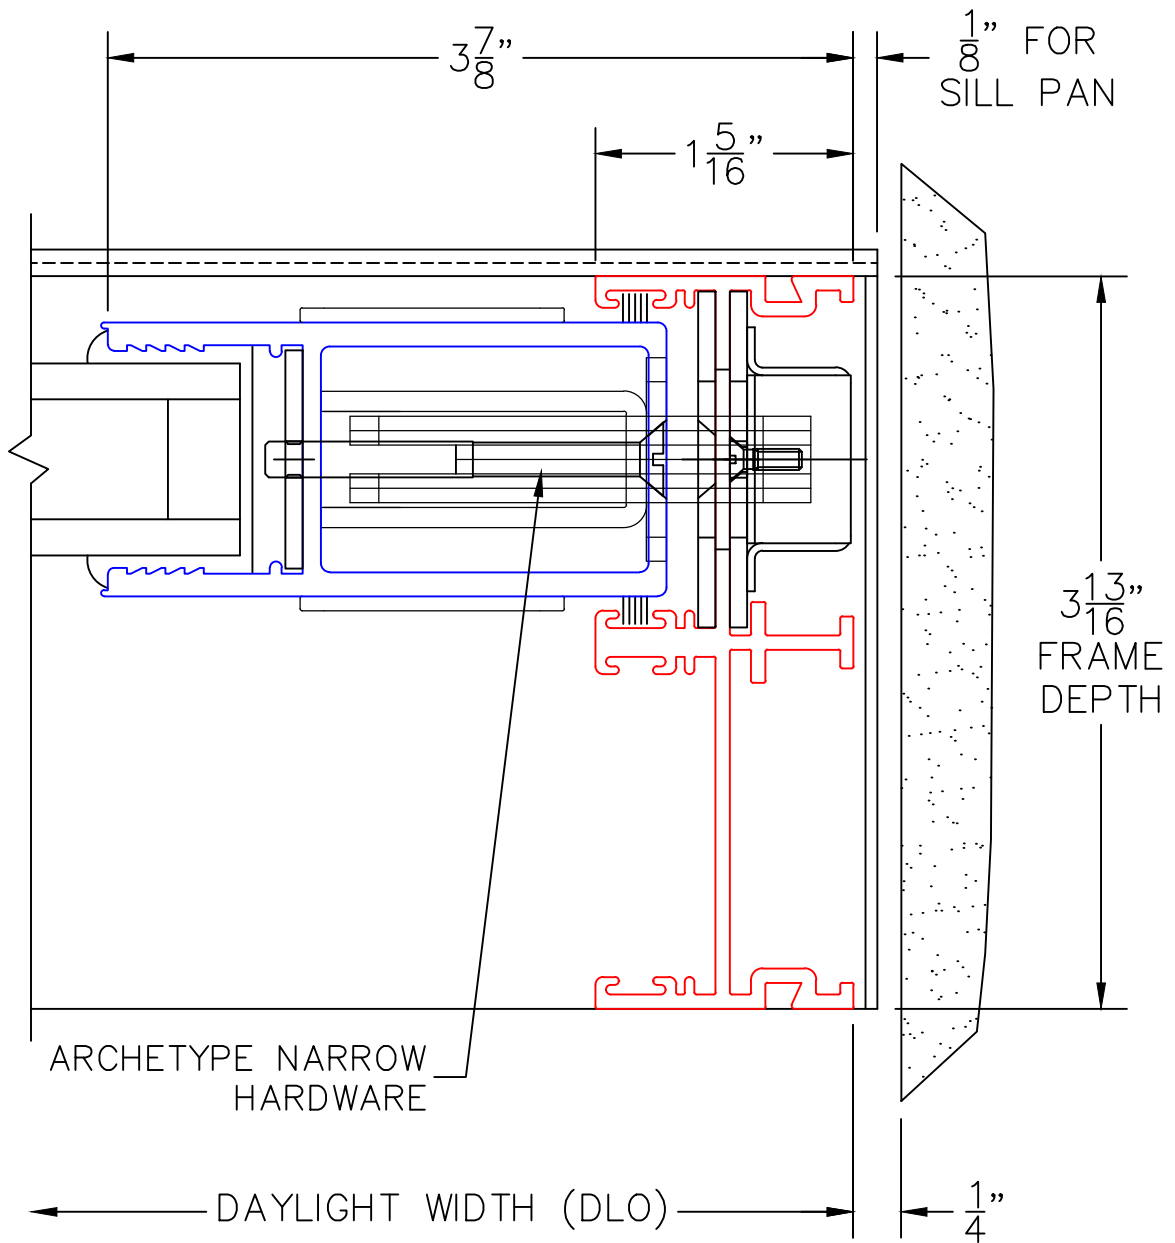

- GLASS PENETRATION: 11/16"
- FOR ADDITIONAL OPTIONS AND UPGRADES SEE DRAWING 1070-07.

(USE RULER TO SCALE DIMENSIONS IN INCHES)

SCALE: FULL

PX DOOR

①
MULTI-SLIDE
HEAD DETAIL

EXTERIOR

(USE RULER TO SCALE DIMENSIONS IN INCHES)

EXTERIOR

(USE RULER TO SCALE DIMENSIONS IN INCHES)

SCALE: FULL

PXX DOOR

11

LOCK
JAMB

EXTERIOR

(USE RULER TO SCALE DIMENSIONS IN INCHES)

SCALE: FULL

PXXIXXP DOOR

12

MEETING STILES

6 ⁹/₁₆''

ARCHETYPE NARROW
HARDWARE

EXTERIOR