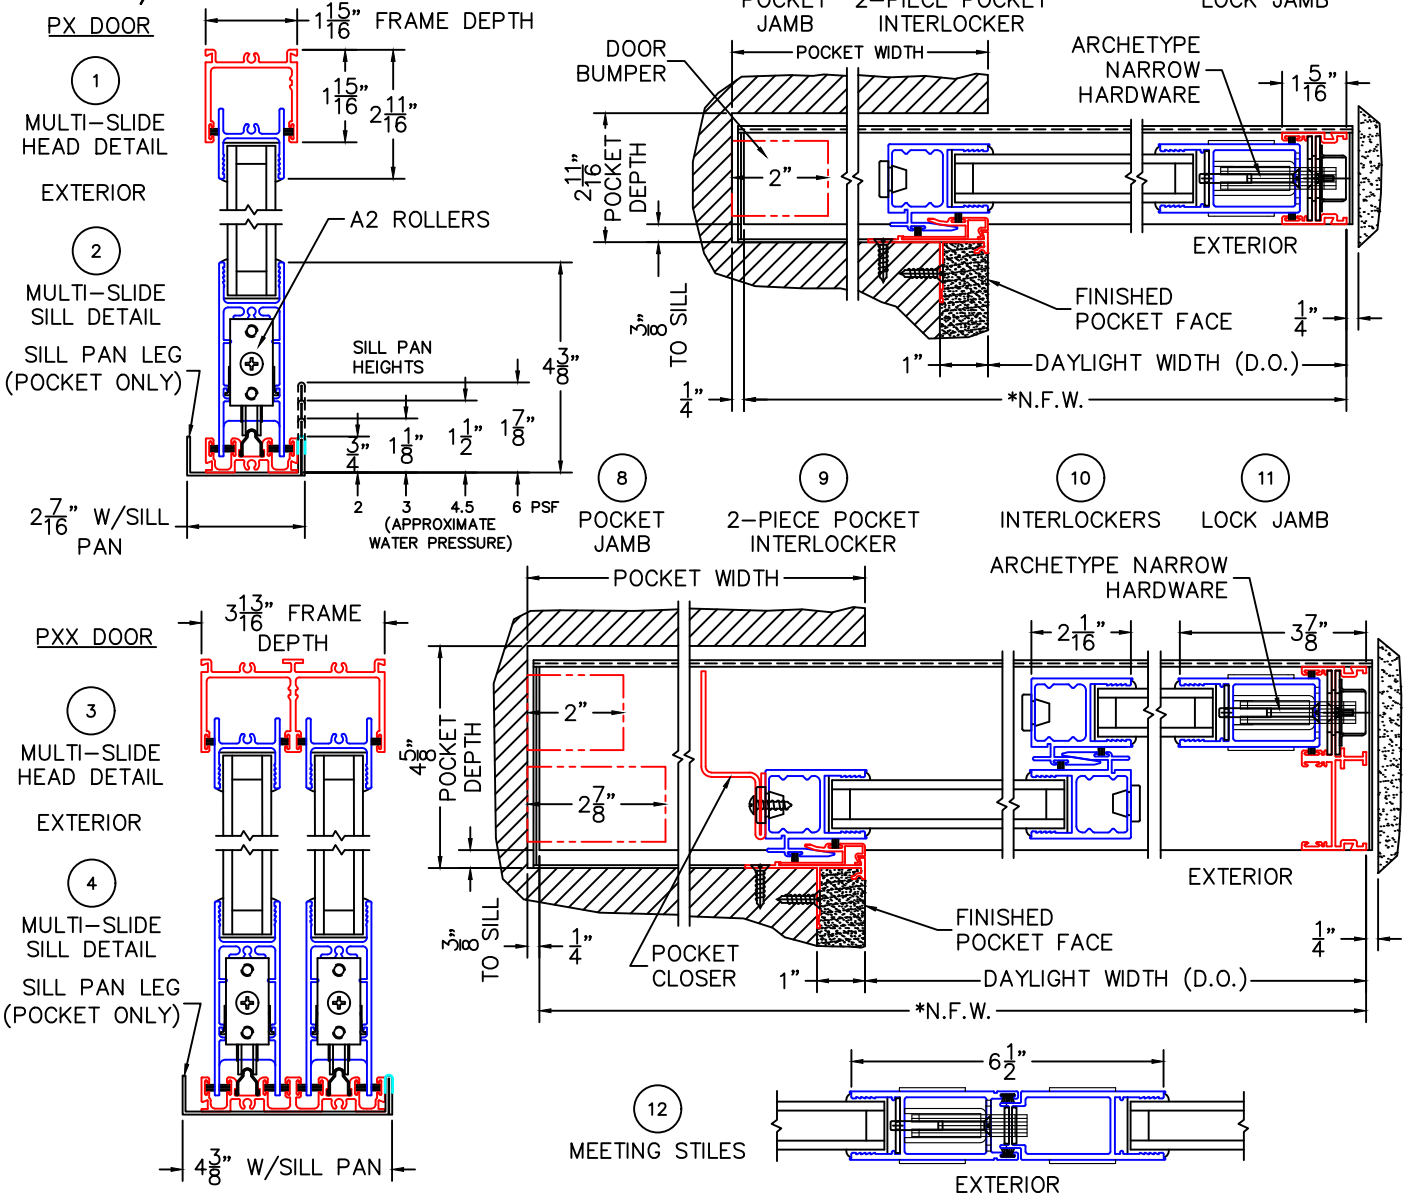

(USE RULER TO SCALE DIMENSIONS IN INCHES)
SCALE: 1/4"

MULTI-SLIDE POCKET DOOR DETAILS

NOTE: CENTERLINES ARE NOT DIVIDED EQUALLY; CONFIRM CENTERLINES WHEN REQUIRED

-*NET FRAME WIDTH DOES NOT INCLUDE SILL PAN.
-SILL PAN EXTENDS 1/8" BEYOND EACH JAMB.
-EXTERIOR RATED PRODUCTS HAVE WEEP SLOTS ON HORIZONTAL SILLS.

-GLASS PENETRATION: 11/16"
-FOR ADDITIONAL OPTIONS AND UPGRADES SEE DRAWING 1070-07.

(USE RULER TO SCALE DIMENSIONS IN INCHES)

SCALE: FULL

PX DOOR

①
MULTI-SLIDE
HEAD DETAIL

EXTERIOR

(USE RULER TO SCALE DIMENSIONS IN INCHES)

SCALE: FULL

PX DOOR

(USE RULER TO SCALE DIMENSIONS IN INCHES)

SCALE: FULL

PXX DOOR

3

MULTI-SLIDE
HEAD DETAIL

EXTERIOR

(USE RULER TO SCALE DIMENSIONS IN INCHES)

SCALE: FULL

PX DOOR

6

2-PIECE POCKET INTERLOCKER

(USE RULER TO SCALE DIMENSIONS IN INCHES)

SCALE: FULL

PX DOOR