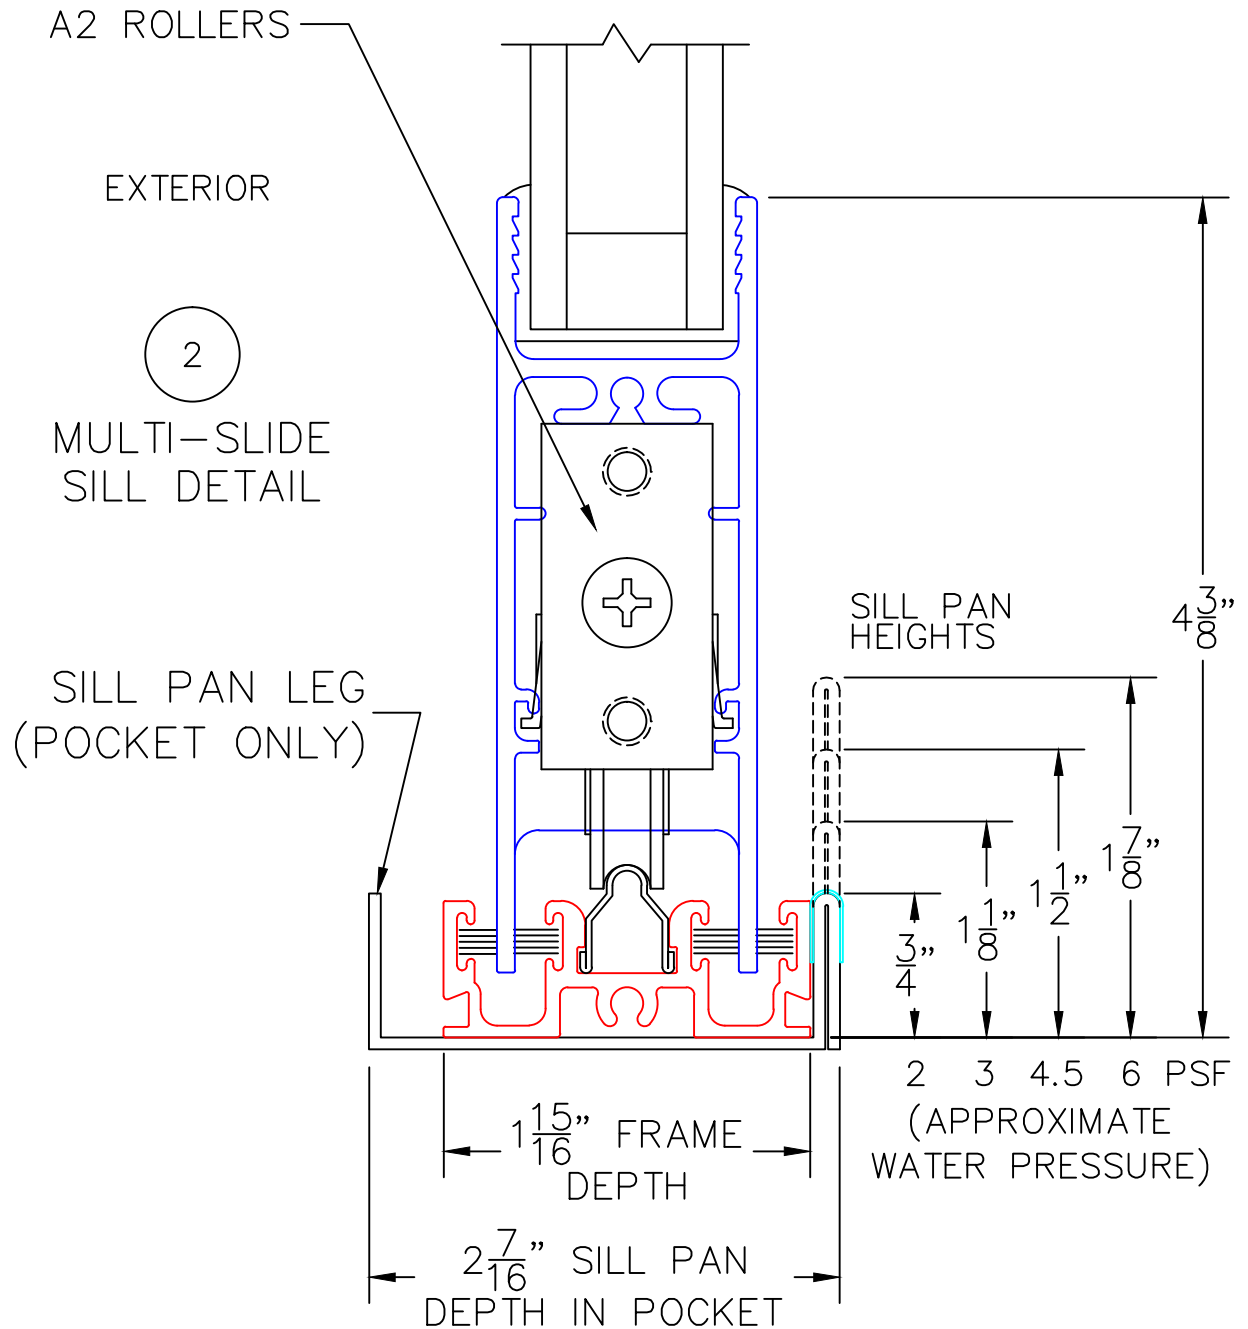

(USE RULER TO SCALE DIMENSIONS IN INCHES)
SCALE: 1/4"

MULTI-SLIDE POCKET DOOR DETAILS

NOTE: CENTERLINES ARE NOT DIVIDED EQUALLY; CONFIRM CENTERLINES WHEN REQUIRED

- *NET FRAME WIDTH DOES NOT INCLUDE SILL PAN.
- SILL PAN EXTENDS 1/8" BEYOND EACH JAMB.
- EXTERIOR RATED PRODUCTS HAVE WEEP SLOTS ON HORIZONTAL SILLS.

- GLASS PENETRATION: 11/16"
- FOR ADDITIONAL OPTIONS AND UPGRADES SEE DRAWING 1070-07.

(USE RULER TO SCALE DIMENSIONS IN INCHES)

SCALE: FULL

PX DOOR

①
MULTI-SLIDE
HEAD DETAIL

EXTERIOR

(USE RULER TO SCALE DIMENSIONS IN INCHES)

SCALE: FULL

PX DOOR

(USE RULER TO SCALE DIMENSIONS IN INCHES)

SCALE: FULL

PXX DOOR

3
MULTI-SLIDE
HEAD DETAIL

EXTERIOR

(USE RULER TO SCALE DIMENSIONS IN INCHES)

SCALE: FULL

PXX DOOR

(USE RULER TO SCALE DIMENSIONS IN INCHES)

SCALE: FULL

PX DOOR

5

POCKET JAMB

(USE RULER TO SCALE DIMENSIONS IN INCHES)