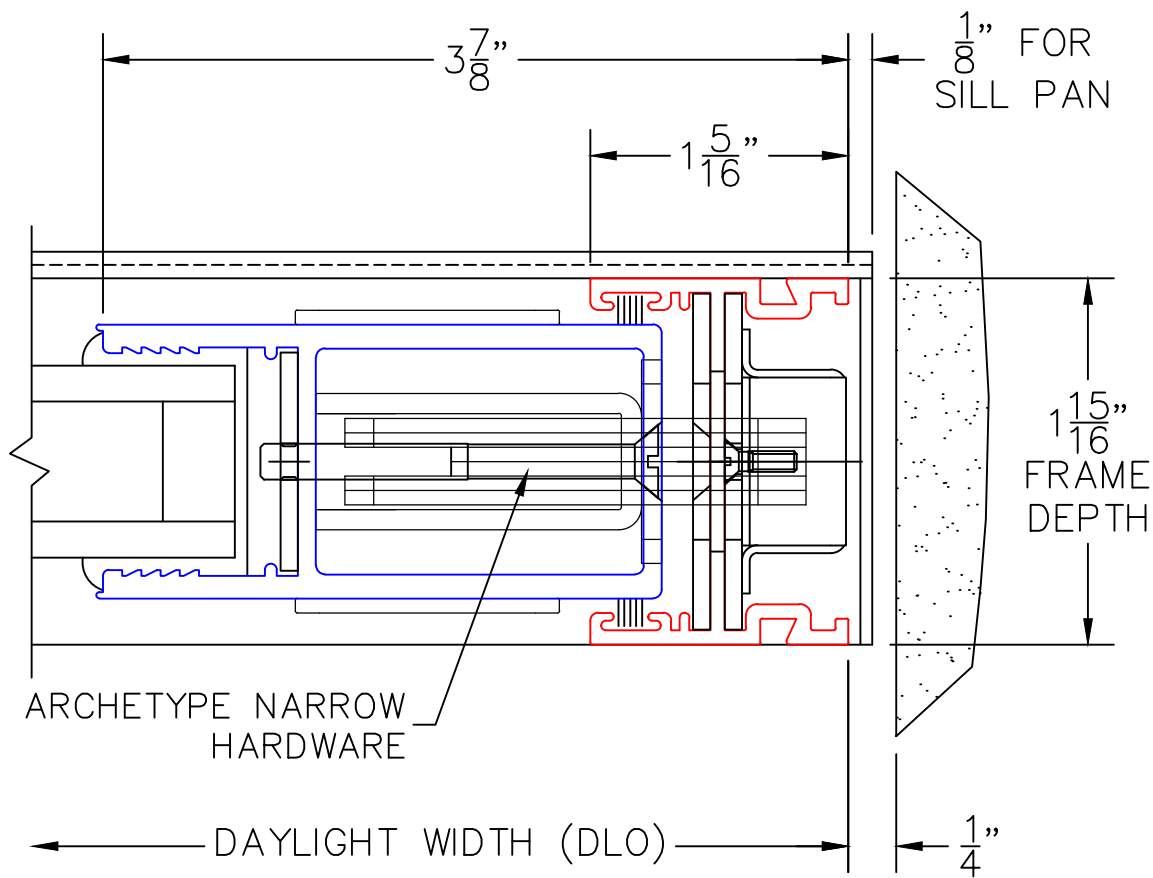

SCALE: FULL

PX DOOR

6

2-PIECE POCKET
INTERLOCKER

(USE RULER TO SCALE DIMENSIONS IN INCHES)

SCALE: FULL

PX DOOR

LOCK JAMB