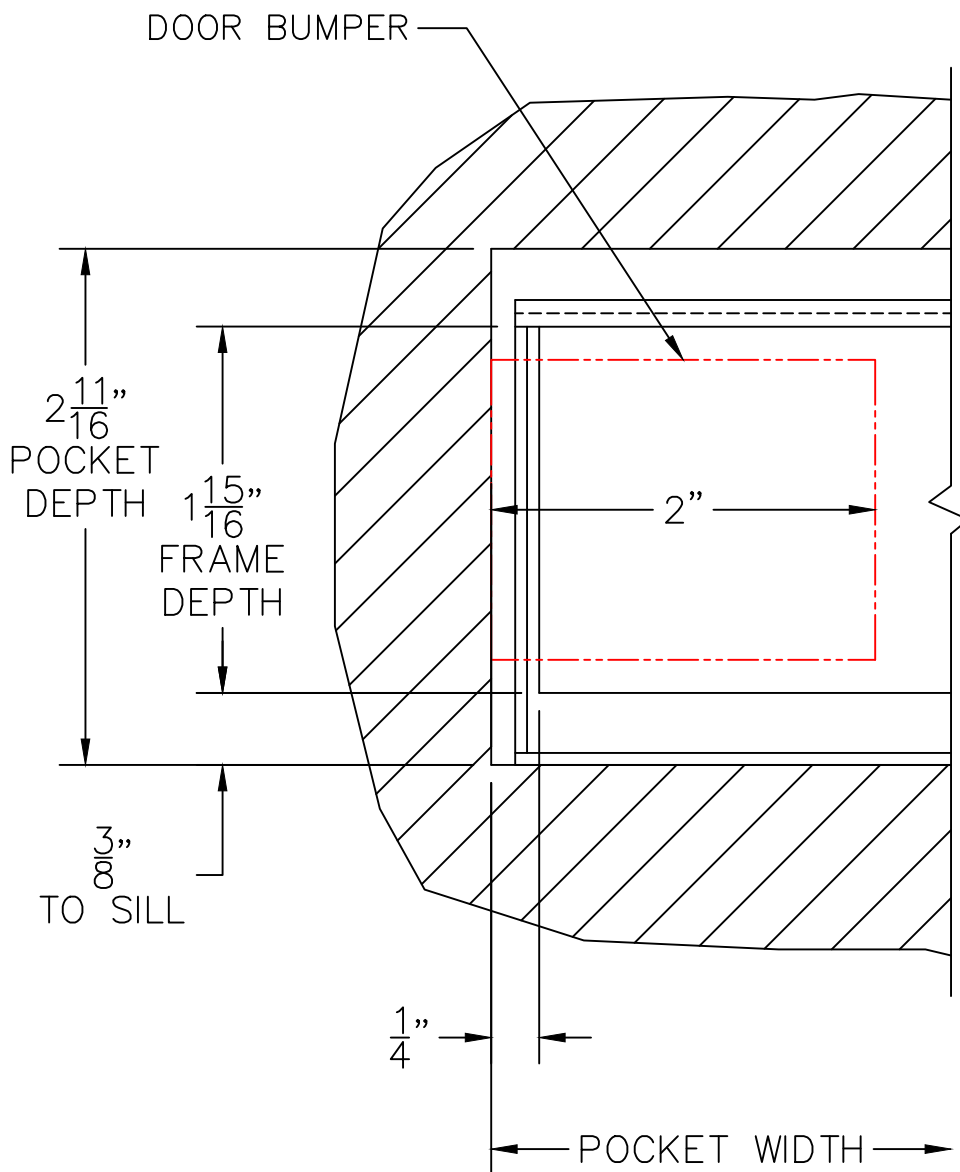

(USE RULER TO SCALE DIMENSIONS IN INCHES)
SCALE: 1/4"

MULTI-SLIDE POCKET DOOR DETAILS

NOTE: CENTERLINES ARE NOT DIVIDED EQUALLY; CONFIRM CENTERLINES WHEN REQUIRED

-*NET FRAME WIDTH DOES NOT INCLUDE SILL PAN.
-SILL PAN EXTENDS 1/8" BEYOND EACH JAMB.
-EXTERIOR RATED PRODUCTS HAVE WEEP SLOTS ON HORIZONTAL SILLS.

SCALE: FULL

PX DOOR

(USE RULER TO SCALE DIMENSIONS IN INCHES)

SCALE: FULL

PXX DOOR

3

MULTI-SLIDE
HEAD DETAIL

EXTERIOR

(USE RULER TO SCALE DIMENSIONS IN INCHES)

SCALE: FULL

PXX DOOR

(USE RULER TO SCALE DIMENSIONS IN INCHES)

SCALE: FULL

PX DOOR

5

POCKET JAMB

(USE RULER TO SCALE DIMENSIONS IN INCHES)

SCALE: FULL

PX DOOR

6

2-PIECE POCKET INTERLOCKER

(USE RULER TO SCALE DIMENSIONS IN INCHES)

SCALE: FULL

PX DOOR