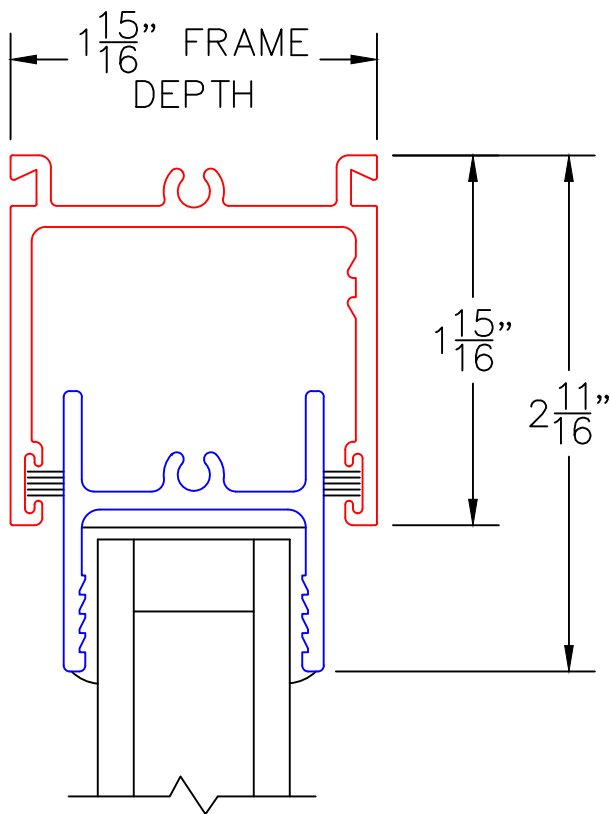

(USE RULER TO SCALE DIMENSIONS IN INCHES)
SCALE: 1/4"

MULTI-SLIDE POCKET DOOR DETAILS

NOTE: CENTERLINES ARE NOT DIVIDED EQUALLY; CONFIRM CENTERLINES WHEN REQUIRED

-*NET FRAME WIDTH DOES NOT INCLUDE SILL PAN.
-SILL PAN EXTENDS 1/8" BEYOND EACH JAMB.
-EXTERIOR RATED PRODUCTS HAVE WEEP SLOTS ON HORIZONTAL SILLS.

-GLASS PENETRATION: 11/16"
-FOR ADDITIONAL OPTIONS AND UPGRADES SEE DRAWING 1070-07.

(USE RULER TO SCALE DIMENSIONS IN INCHES)

SCALE: FULL

PX DOOR

①
MULTI-SLIDE
HEAD DETAIL

EXTERIOR

(USE RULER TO SCALE DIMENSIONS IN INCHES)

SCALE: FULL

PX DOOR

(USE RULER TO SCALE DIMENSIONS IN INCHES)

SCALE: FULL

PXX DOOR

3

MULTI-SLIDE
HEAD DETAIL

EXTERIOR

(USE RULER TO SCALE DIMENSIONS IN INCHES)

SCALE: FULL

PX DOOR

6

2-PIECE POCKET INTERLOCKER

(USE RULER TO SCALE DIMENSIONS IN INCHES)

SCALE: FULL

PX DOOR