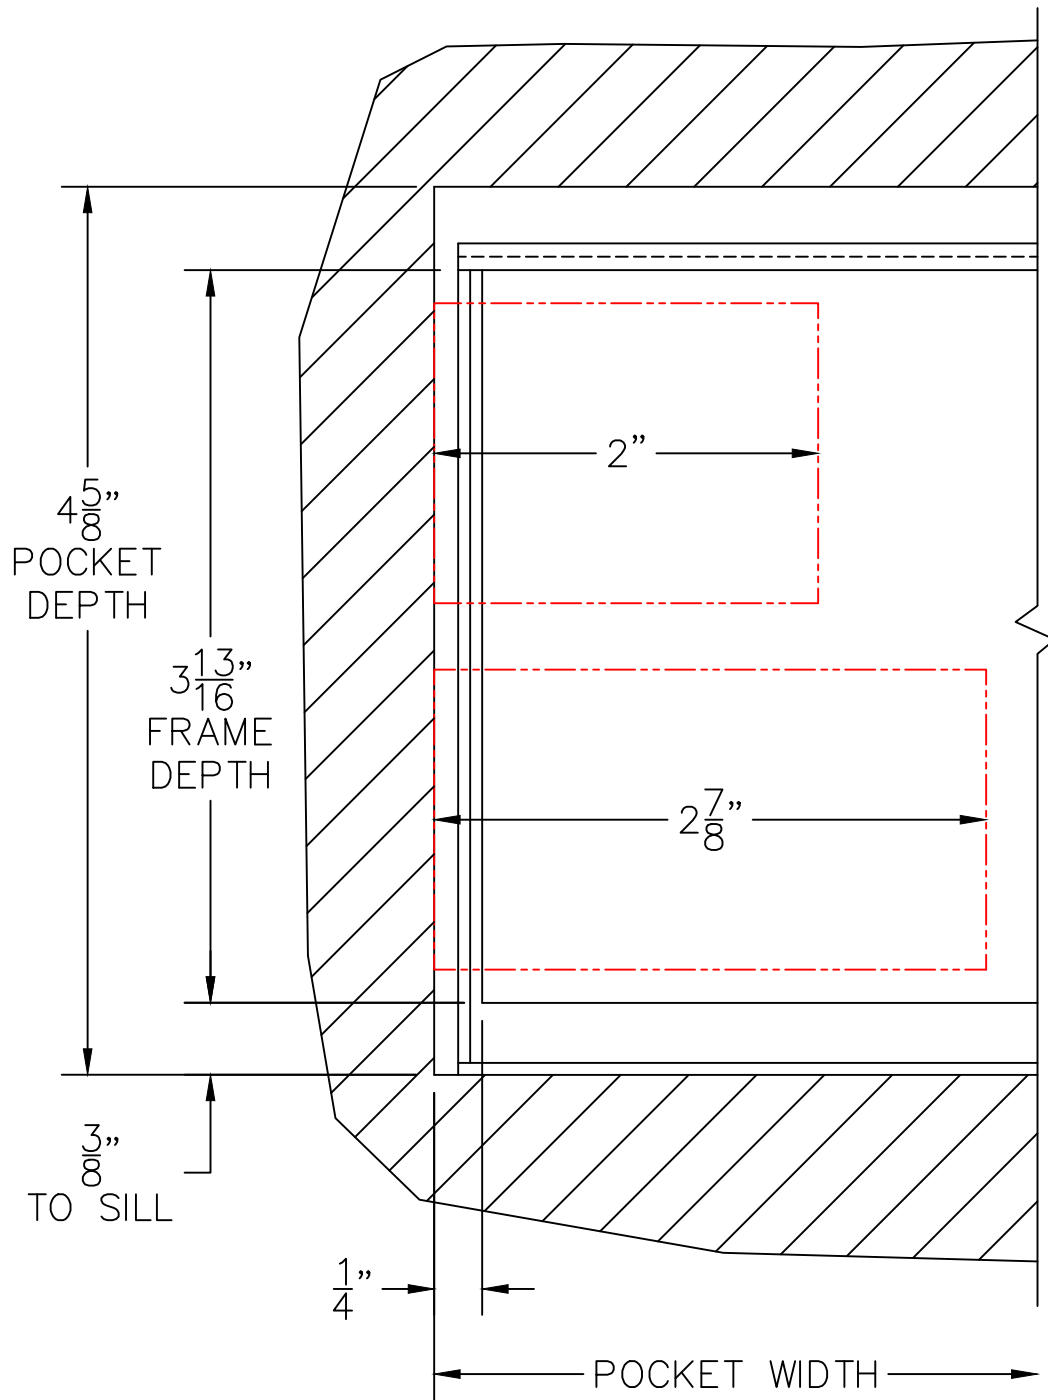

(USE RULER TO SCALE DIMENSIONS IN INCHES)
SCALE: 1/4"

MULTI-SLIDE POCKET DOOR DETAILS

NOTE: CENTERLINES ARE NOT DIVIDED EQUALLY; CONFIRM CENTERLINES WHEN REQUIRED

-*NET FRAME WIDTH DOES NOT INCLUDE SILL PAN.
-SILL PAN EXTENDS 1/8" BEYOND EACH JAMB.
-EXTERIOR RATED PRODUCTS HAVE WEEP SLOTS ON HORIZONTAL SILLS.

-GLASS PENETRATION: 11/16"
-FOR ADDITIONAL OPTIONS AND UPGRADES SEE DRAWING 1070-07.

(USE RULER TO SCALE DIMENSIONS IN INCHES)

SCALE: FULL

PX DOOR

①
MULTI-SLIDE
HEAD DETAIL

EXTERIOR

(USE RULER TO SCALE DIMENSIONS IN INCHES)

7

LOCK JAMB

EXTERIOR

(USE RULER TO SCALE DIMENSIONS IN INCHES)

SCALE: FULL

PXX DOOR

8

POCKET JAMB

EXTERIOR

(USE RULER TO SCALE DIMENSIONS IN INCHES)

SCALE: FULL

PXX DOOR

9

POCKET
CLOSER

2-PIECE POCKET
INTERLOCKER

(USE RULER TO SCALE DIMENSIONS IN INCHES)