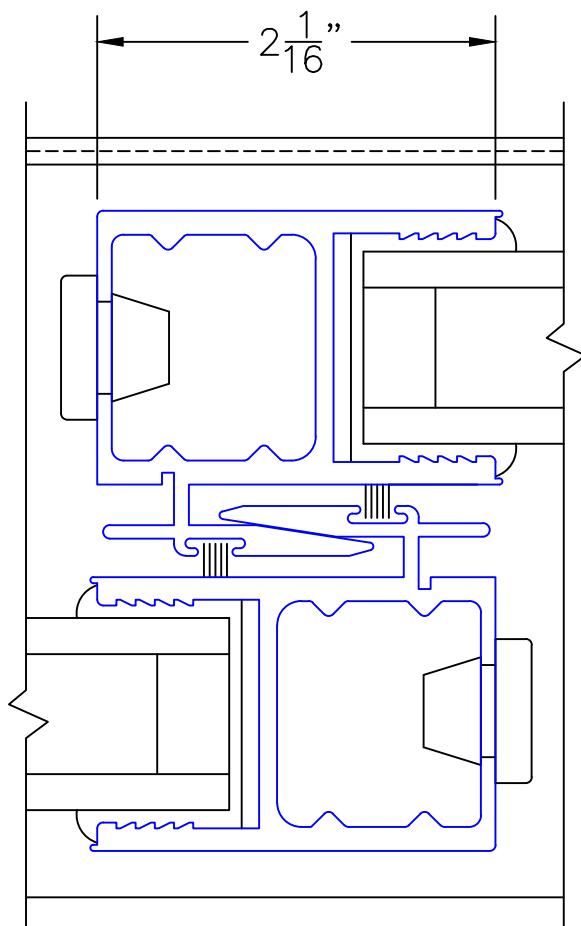

7

LOCK JAMB

EXTERIOR

(USE RULER TO SCALE DIMENSIONS IN INCHES)

SCALE: FULL

PXX DOOR

8

POCKET JAMB

EXTERIOR

(USE RULER TO SCALE DIMENSIONS IN INCHES)

SCALE: FULL

PXX DOOR

9

POCKET
CLOSER

2-PIECE POCKET
INTERLOCKER

(USE RULER TO SCALE DIMENSIONS IN INCHES)

SCALE: FULL

PXX DOOR

10

INTERLOCKERS

EXTERIOR

(USE RULER TO SCALE DIMENSIONS IN INCHES)

SCALE: FULL

PXX DOOR

11

LOCK
JAMB

(USE RULER TO SCALE DIMENSIONS IN INCHES)

SCALE: FULL

PXXIXXP DOOR

12

MEETING STILES

6 ¹/₂"