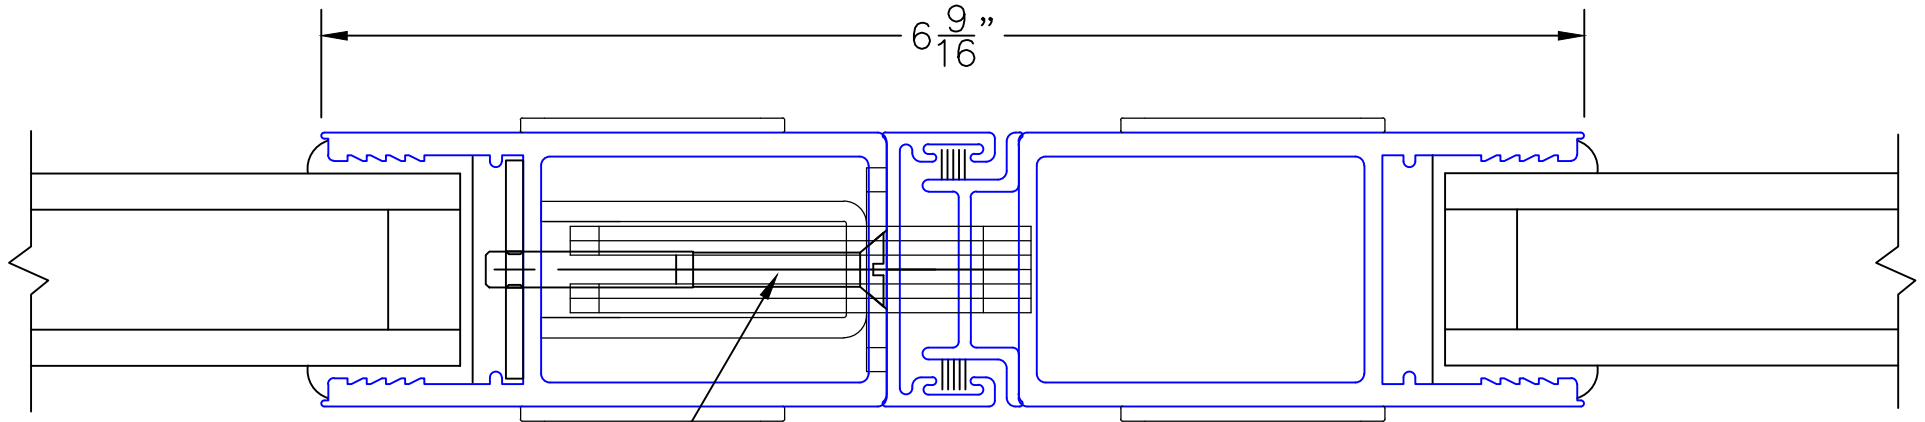

(USE RULER TO SCALE DIMENSIONS IN INCHES)

SCALE: FULL

PXXIXXP DOOR

12

MEETING STILES

6 ⁹/₁₆''

ARCHETYPE NARROW
HARDWARE

EXTERIOR