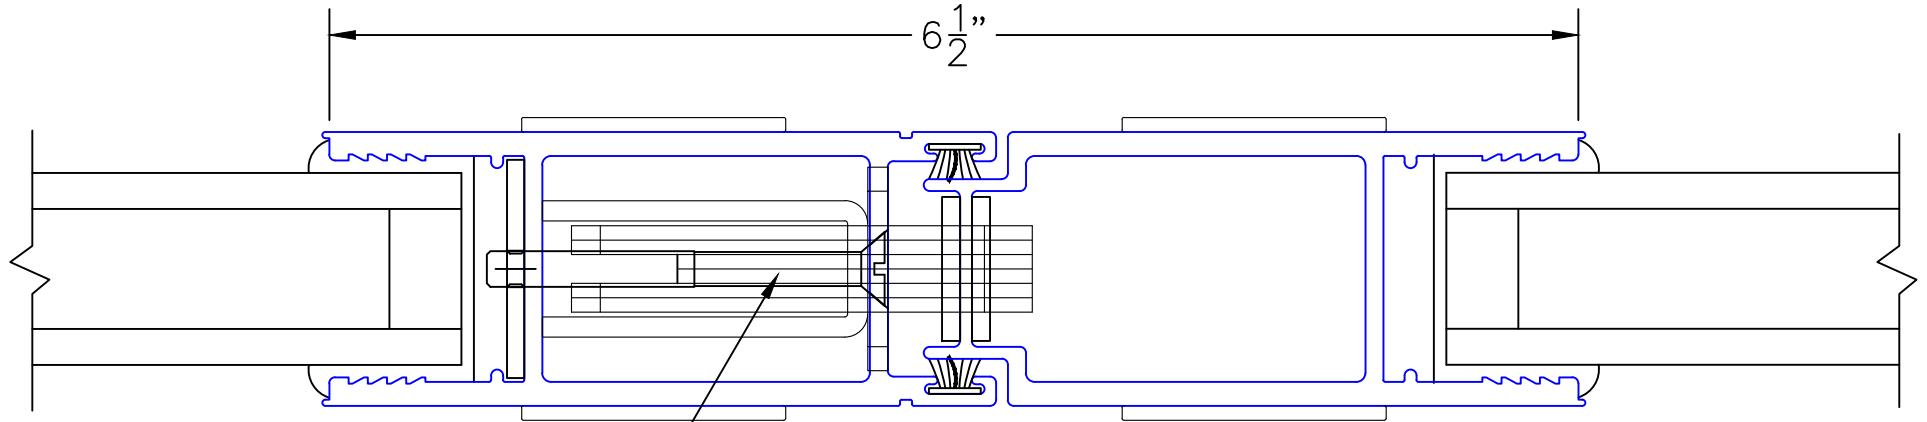

11

LOCK
JAMB

(USE RULER TO SCALE DIMENSIONS IN INCHES)

SCALE: FULL

PXXIXXP DOOR

12

MEETING STILES

6 ¹/₂"