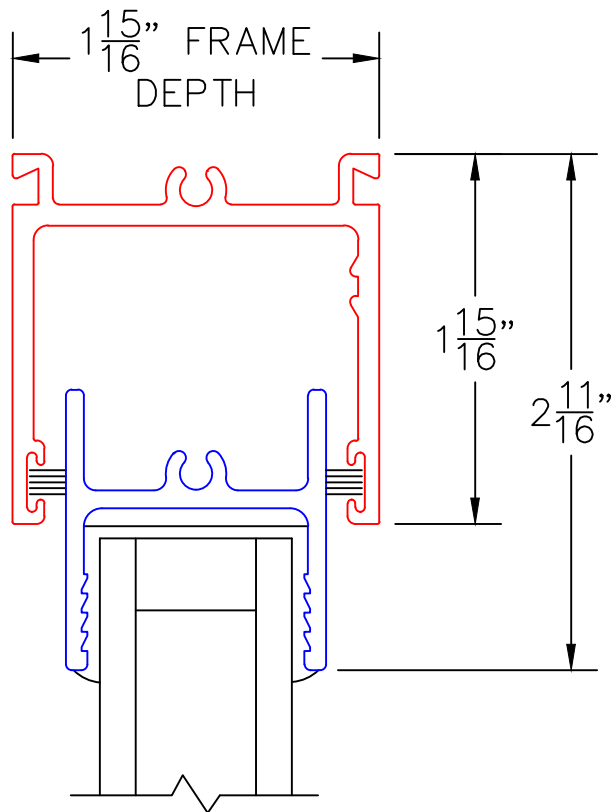

(USE RULER TO SCALE DIMENSIONS IN INCHES)
SCALE: 1/4"

MULTI-SLIDE POCKET DOOR DETAILS

NOTE: CENTERLINES ARE NOT DIVIDED EQUALLY; CONFIRM CENTERLINES WHEN REQUIRED

- *NET FRAME WIDTH DOES NOT INCLUDE SILL PAN.
- SILL PAN EXTENDS 1/8" BEYOND EACH JAMB.
- EXTERIOR RATED PRODUCTS HAVE WEEP SLOTS ON HORIZONTAL SILLS.

- GLASS PENETRATION: 11/16"
- FOR ADDITIONAL OPTIONS AND UPGRADES SEE DRAWING 1070-07.

(USE RULER TO SCALE DIMENSIONS IN INCHES)

SCALE: FULL

PX DOOR

①
MULTI-SLIDE
HEAD DETAIL

EXTERIOR

(USE RULER TO SCALE DIMENSIONS IN INCHES)

SCALE: FULL

PX DOOR

(USE RULER TO SCALE DIMENSIONS IN INCHES)

SCALE: FULL

PXX DOOR

3
MULTI-SLIDE
HEAD DETAIL

EXTERIOR

(USE RULER TO SCALE DIMENSIONS IN INCHES)

SCALE: FULL

PXX DOOR

(USE RULER TO SCALE DIMENSIONS IN INCHES)

SCALE: FULL

PX DOOR

5

POCKET JAMB

(USE RULER TO SCALE DIMENSIONS IN INCHES)