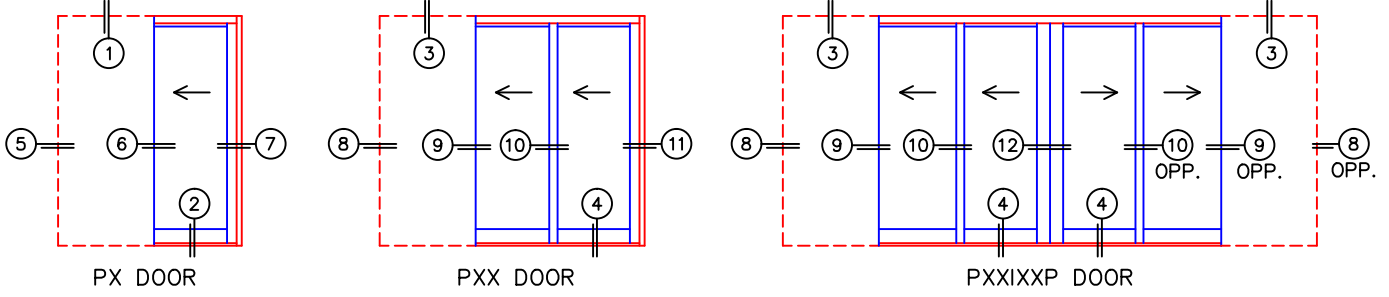

(USE RULER TO SCALE DIMENSIONS IN INCHES)
SCALE: 1/4"

MULTI-SLIDE POCKET DOOR DETAILS

NOTE: CENTERLINES ARE NOT DIVIDED EQUALLY; CONFIRM CENTERLINES WHEN REQUIRED

- *NET FRAME WIDTH DOES NOT INCLUDE SILL PAN.
- SILL PAN EXTENDS 1/8" BEYOND EACH JAMB.
- EXTERIOR RATED PRODUCTS HAVE WEEP SLOTS ON HORIZONTAL SILLS.

- GLASS PENETRATION: 11/16"
- FOR ADDITIONAL OPTIONS AND UPGRADES SEE DRAWING 1070-07.

(USE RULER TO SCALE DIMENSIONS IN INCHES)

SCALE: FULL

PX DOOR

①
MULTI-SLIDE
HEAD DETAIL

EXTERIOR

(USE RULER TO SCALE DIMENSIONS IN INCHES)

SCALE: FULL

PX DOOR

(USE RULER TO SCALE DIMENSIONS IN INCHES)

SCALE: FULL

PXX DOOR

3
MULTI-SLIDE
HEAD DETAIL

EXTERIOR

(USE RULER TO SCALE DIMENSIONS IN INCHES)

SCALE: FULL

PXX DOOR

(USE RULER TO SCALE DIMENSIONS IN INCHES)

SCALE: FULL

PX DOOR

5

POCKET JAMB

(USE RULER TO SCALE DIMENSIONS IN INCHES)