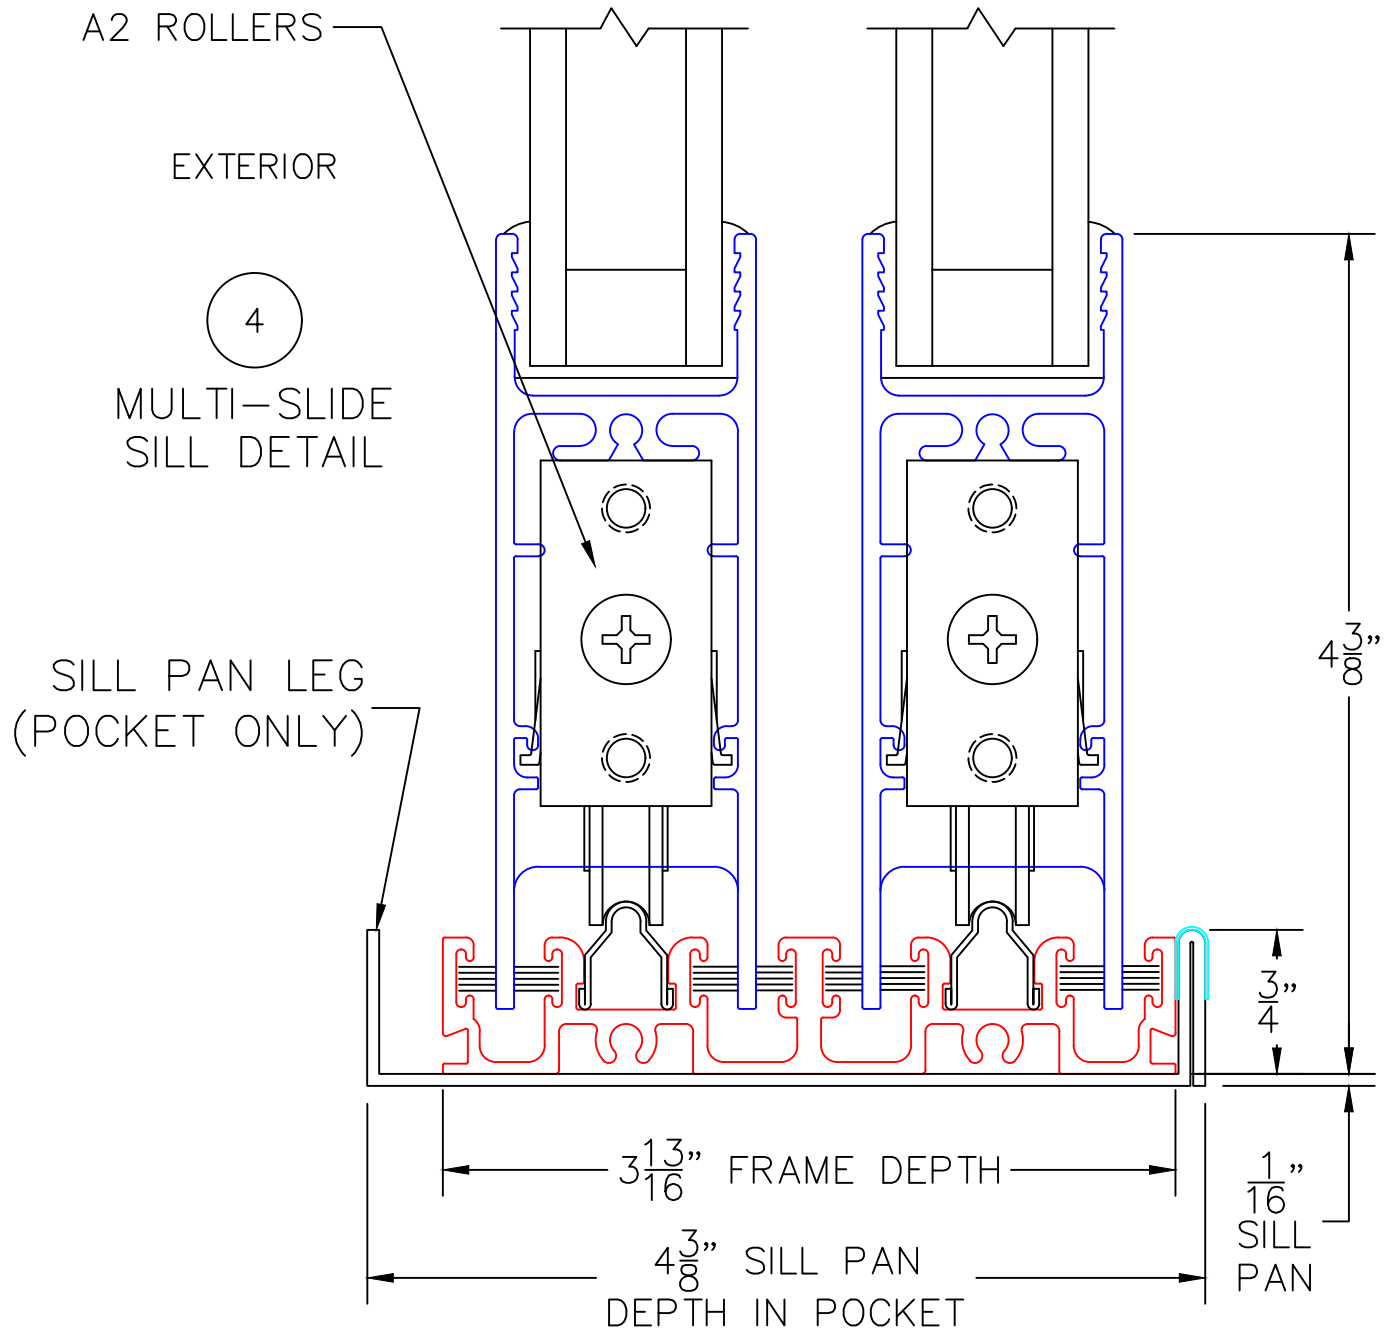

(USE RULER TO SCALE DIMENSIONS IN INCHES)

SCALE: FULL

PXX DOOR