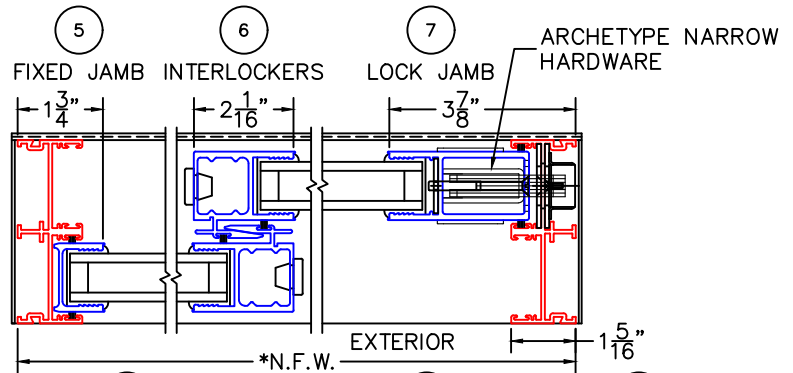

(USE RULER TO SCALE DIMENSIONS IN INCHES)

SCALE: 1/4

## MULTI-SLIDE DOOR DETAILS

- GLASS PENETRATION: 11/16"
- \*NET FRAME WIDTH DOES NOT INCLUDES SILL PAN.
- SILL PAN EXTENDS 1/8" BEYOND EACH JAMB.
- EXTERIOR RATED PRODUCTS HAVE WEEP SLOTS ON HORIZONTAL SILLS.
- FOR ADDITIONAL OPTIONS AND UPGRADES SEE DRAWING 1070-07.

NOTE: CENTERLINES ARE NOT DIVIDED EQUALLY; CONFIRM CENTERLINES WHEN REQUIRED.

NOTE: PANELS DO NOT FLUSH STACK

(USE RULER TO SCALE DIMENSIONS IN INCHES)

SCALE: FULL

OX DOOR

①  
MULTI-SLIDE  
HEAD DETAIL

EXTERIOR

(USE RULER TO SCALE DIMENSIONS IN INCHES)

**SCALE: FULL**

OX DOOR

7

LOCK JAMB

EXTERIOR

(USE RULER TO SCALE DIMENSIONS IN INCHES)

**SCALE: FULL**