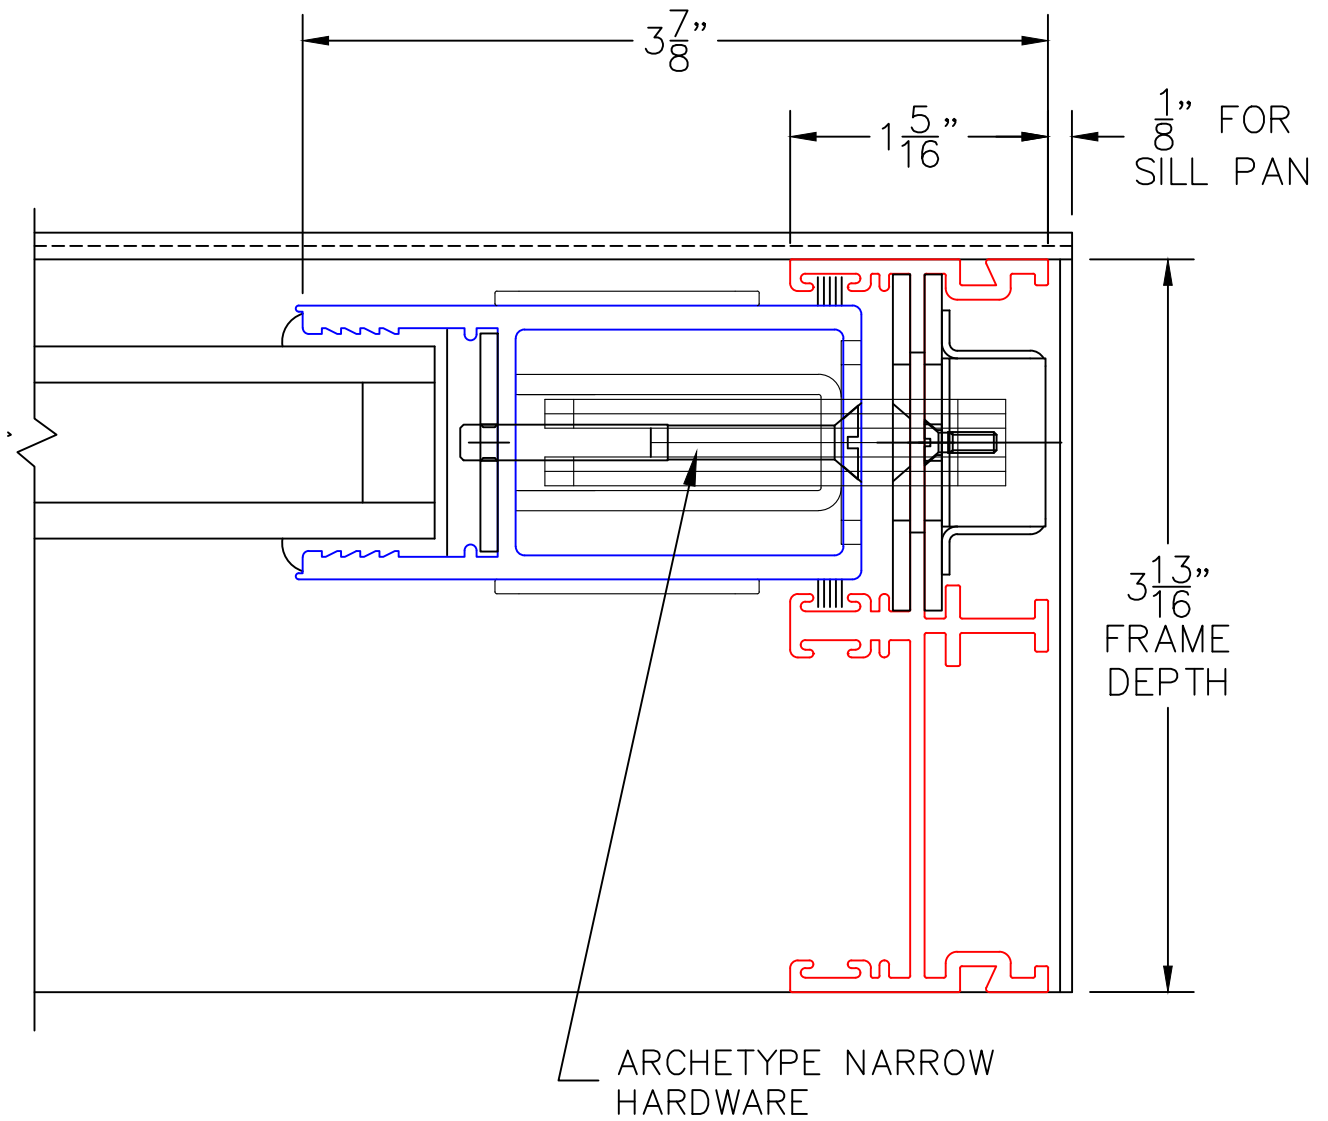

5

FIXED JAMB

EXTERIOR

(USE RULER TO SCALE DIMENSIONS IN INCHES)

SCALE: FULL

OX DOOR

INTERLOCKERS

EXTERIOR

(USE RULER TO SCALE DIMENSIONS IN INCHES)

**SCALE: FULL**

OX DOOR

7

LOCK JAMB

EXTERIOR

(USE RULER TO SCALE DIMENSIONS IN INCHES)

**SCALE: FULL**