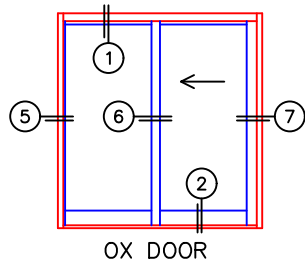

(USE RULER TO SCALE DIMENSIONS IN INCHES)

SCALE: 1/4

## MULTI-SLIDE DOOR DETAILS

- GLASS PENETRATION: 11/16"
- \*NET FRAME WIDTH DOES NOT INCLUDES SILL PAN.
- SILL PAN EXTENDS 1/8" BEYOND EACH JAMB.
- EXTERIOR RATED PRODUCTS HAVE WEEP SLOTS ON HORIZONTAL SILLS.
- FOR ADDITIONAL OPTIONS AND UPGRADES SEE DRAWING 1070-07.

NOTE: CENTERLINES ARE NOT DIVIDED EQUALLY; CONFIRM CENTERLINES WHEN REQUIRED.

NOTE: PANELS DO NOT FLUSH STACK

(USE RULER TO SCALE DIMENSIONS IN INCHES)

SCALE: FULL

OX DOOR

①  
MULTI-SLIDE  
HEAD DETAIL

EXTERIOR

**SCALE: FULL**

OXXIXX DOOR

3

MULTI-SLIDE  
HEAD DETAIL

(USE RULER TO SCALE DIMENSIONS IN INCHES)

SCALE: FULL