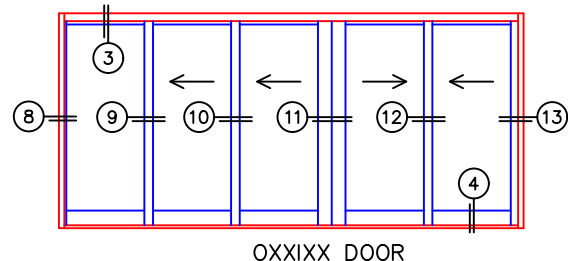

(USE RULER TO SCALE DIMENSIONS IN INCHES)

SCALE: 1/4

## MULTI-SLIDE DOOR DETAILS

- GLASS PENETRATION: 11/16"
- \*NET FRAME WIDTH DOES NOT INCLUDES SILL PAN.
- SILL PAN EXTENDS 1/8" BEYOND EACH JAMB.
- EXTERIOR RATED PRODUCTS HAVE WEEP SLOTS ON HORIZONTAL SILLS.
- FOR ADDITIONAL OPTIONS AND UPGRADES SEE DRAWING 1070-07.

NOTE: CENTERLINES ARE NOT DIVIDED EQUALLY; CONFIRM CENTERLINES WHEN REQUIRED.

NOTE: PANELS DO NOT FLUSH STACK

(USE RULER TO SCALE DIMENSIONS IN INCHES)

SCALE: FULL

OX DOOR

①  
MULTI-SLIDE  
HEAD DETAIL

EXTERIOR

**SCALE: FULL**

OXXIXX DOOR

3

MULTI-SLIDE  
HEAD DETAIL

(USE RULER TO SCALE DIMENSIONS IN INCHES)

SCALE: FULL