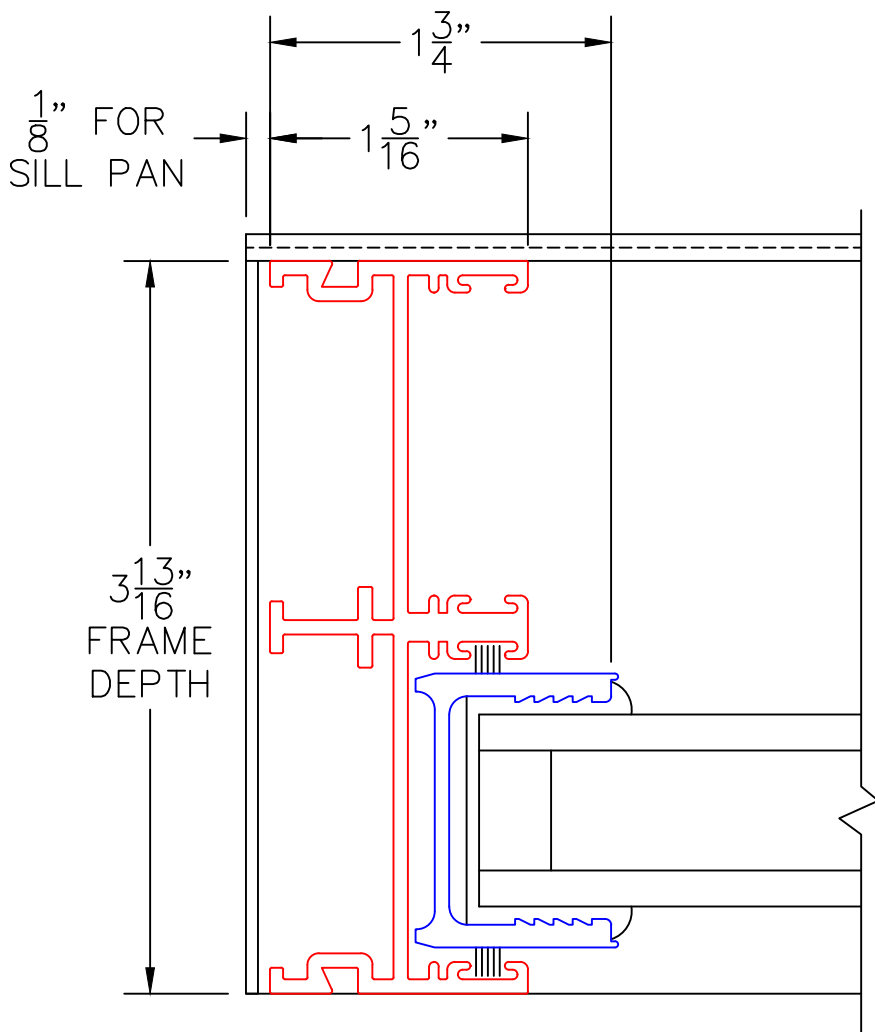

**SCALE: FULL**

OXXIXX DOOR

3

MULTI-SLIDE  
HEAD DETAIL

(USE RULER TO SCALE DIMENSIONS IN INCHES)

SCALE: FULL

## OXXIXX DOOR

A2 ROLLERS

EXTERIOR

4

MULTI-SLIDE  
SILL DETAIL

(USE RULER TO SCALE DIMENSIONS IN INCHES)

SCALE: FULL

OX DOOR

5

FIXED JAMB

EXTERIOR

(USE RULER TO SCALE DIMENSIONS IN INCHES)

SCALE: FULL

OX DOOR

INTERLOCKERS

EXTERIOR

(USE RULER TO SCALE DIMENSIONS IN INCHES)

**SCALE: FULL**

OX DOOR

7

LOCK JAMB

EXTERIOR

(USE RULER TO SCALE DIMENSIONS IN INCHES)

**SCALE: FULL**