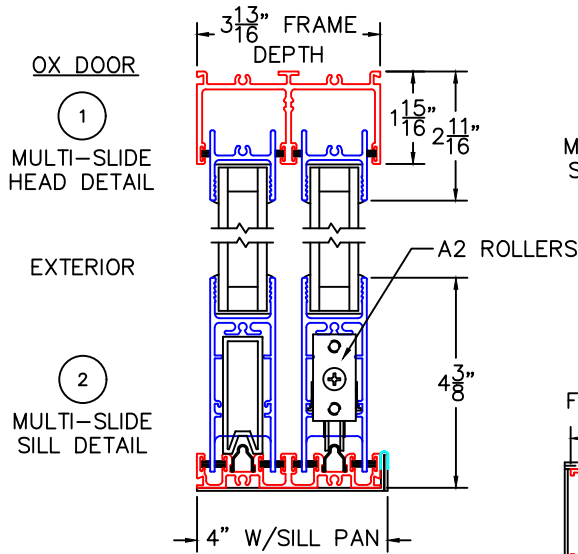

(USE RULER TO SCALE DIMENSIONS IN INCHES)

SCALE: 1/4

## MULTI-SLIDE DOOR DETAILS

- GLASS PENETRATION: 11/16"
- \*NET FRAME WIDTH DOES NOT INCLUDES SILL PAN.
- SILL PAN EXTENDS 1/8" BEYOND EACH JAMB.
- EXTERIOR RATED PRODUCTS HAVE WEEP SLOTS ON HORIZONTAL SILLS.
- FOR ADDITIONAL OPTIONS AND UPGRADES SEE DRAWING 1070-07.

NOTE: CENTERLINES ARE NOT DIVIDED EQUALLY; CONFIRM CENTERLINES WHEN REQUIRED.

NOTE: PANELS DO NOT FLUSH STACK

(USE RULER TO SCALE DIMENSIONS IN INCHES)

SCALE: FULL

OX DOOR

①  
MULTI-SLIDE  
HEAD DETAIL

EXTERIOR

**SCALE: FULL**

OXXIXX DOOR

3

MULTI-SLIDE  
HEAD DETAIL

(USE RULER TO SCALE DIMENSIONS IN INCHES)

SCALE: FULL