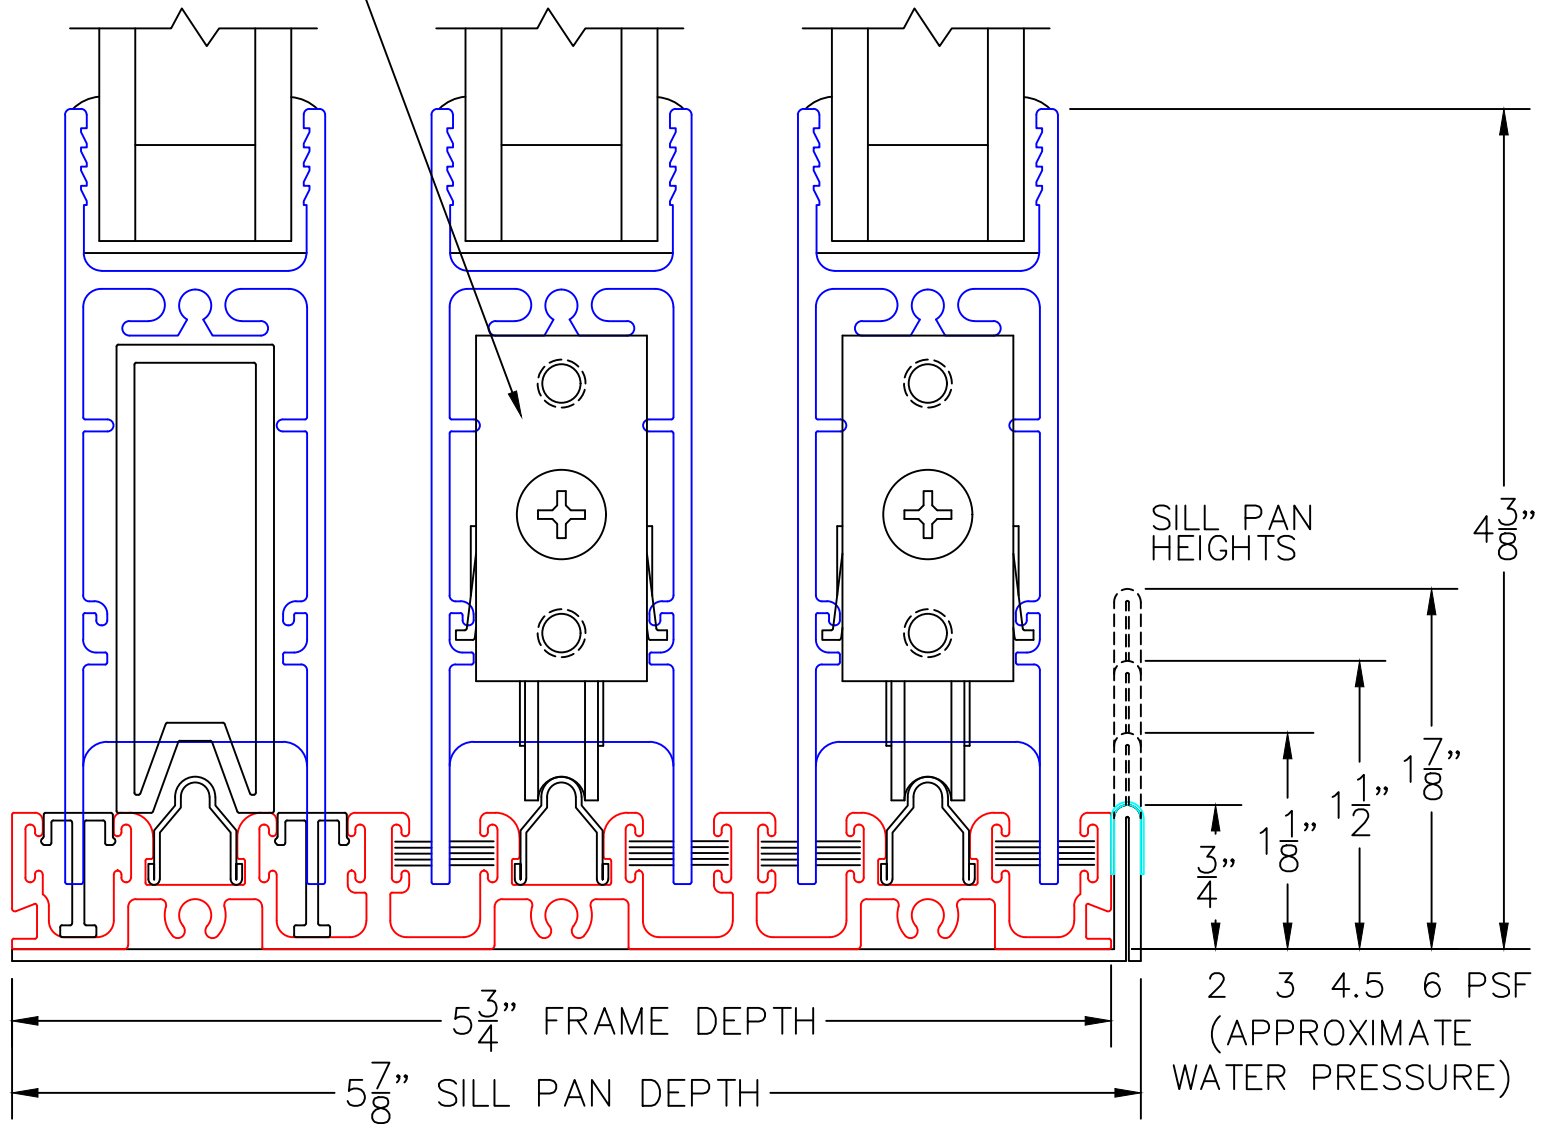

(USE RULER TO SCALE DIMENSIONS IN INCHES)

SCALE: FULL

OXXIXX DOOR

A2 ROLLERS

EXTERIOR

4

MULTI-SLIDE
SILL DETAIL