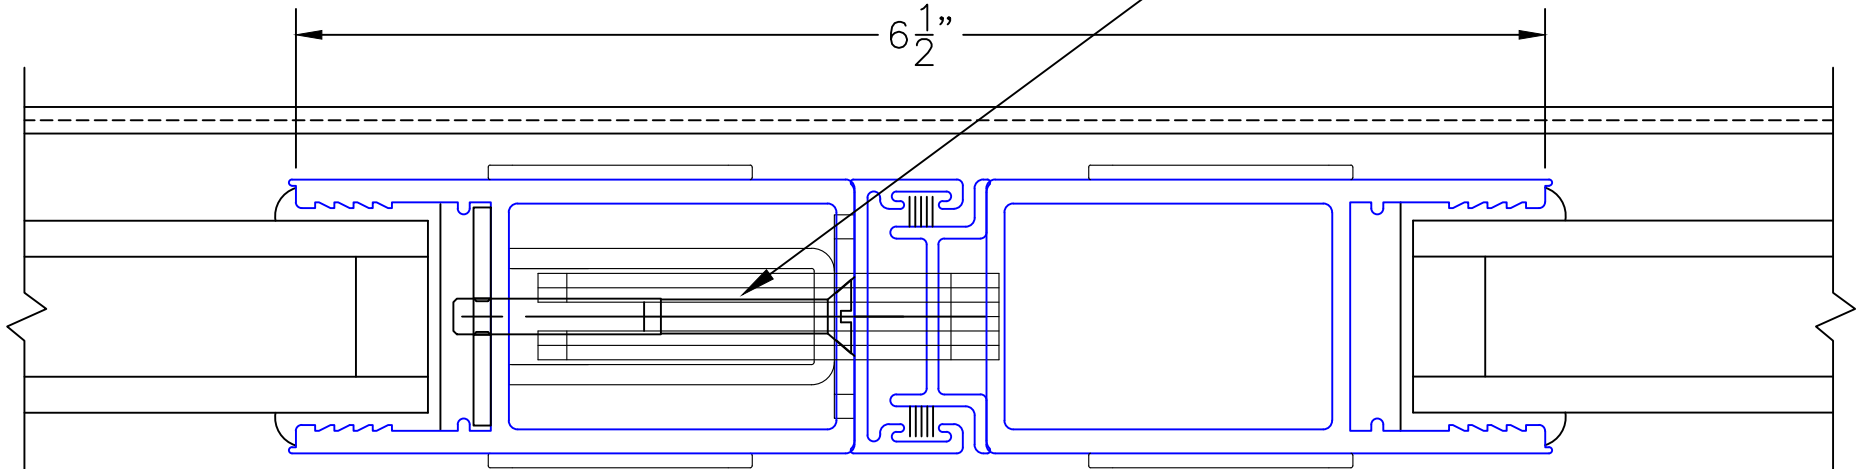

(USE RULER TO SCALE DIMENSIONS IN INCHES)

SCALE: FULL

OXXIXX DOOR

10

MEETING STILES

ARCHETYPE NARROW
HARDWARE

6 1/2"

EXTERIOR