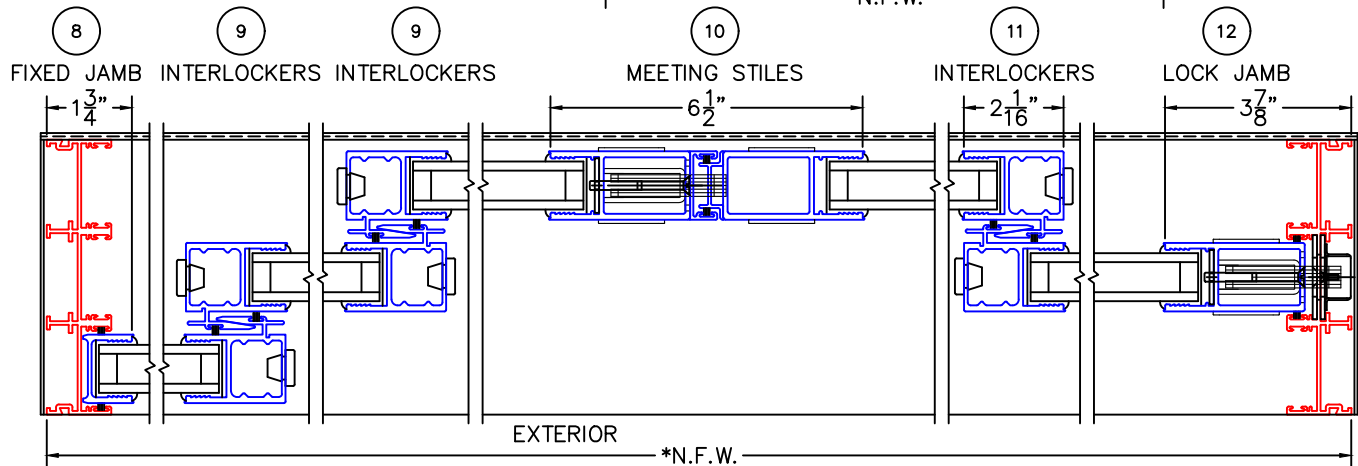

(USE RULER TO SCALE DIMENSIONS IN INCHES)

SCALE: 1/4

## MULTI-SLIDE DOOR DETAILS

- GLASS PENETRATION: 11/16"
- \*NET FRAME WIDTH DOES NOT INCLUDES SILL PAN.
- SILL PAN EXTENDS 1/8" BEYOND EACH JAMB.
- EXTERIOR RATED PRODUCTS HAVE WEEP SLOTS ON HORIZONTAL SILLS.
- FOR ADDITIONAL OPTIONS AND UPGRADES SEE DRAWING 1070-07.

NOTE: CENTERLINES ARE NOT DIVIDED EQUALLY; CONFIRM CENTERLINES WHEN REQUIRED.

NOTE: PANELS DO NOT FLUSH STACK

(USE RULER TO SCALE DIMENSIONS IN INCHES)

SCALE: FULL

OX DOOR

①  
MULTI-SLIDE  
HEAD DETAIL

EXTERIOR