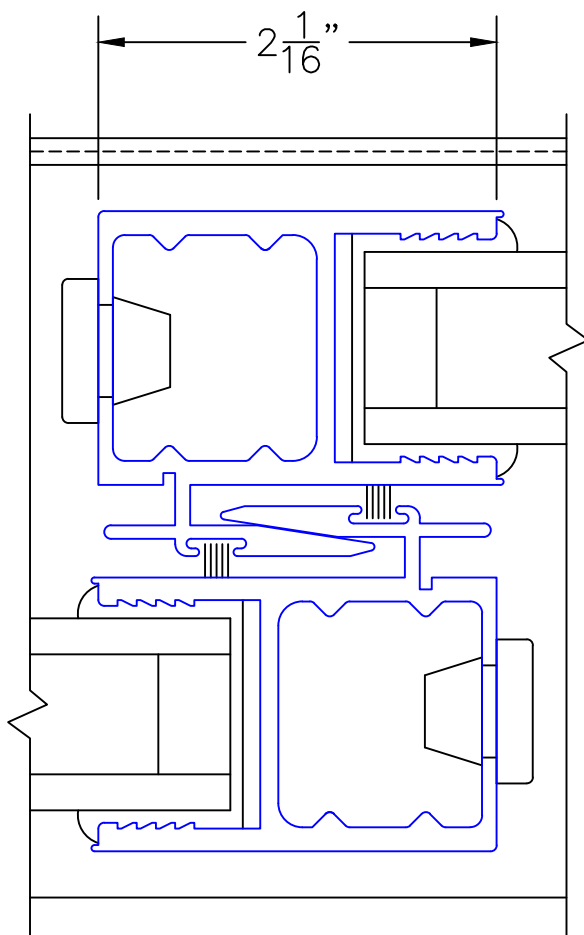

(USE RULER TO SCALE DIMENSIONS IN INCHES)

SCALE: 1/4

5

FIXED JAMB

EXTERIOR

(USE RULER TO SCALE DIMENSIONS IN INCHES)

SCALE: FULL

OX DOOR

INTERLOCKERS

EXTERIOR

(USE RULER TO SCALE DIMENSIONS IN INCHES)

**SCALE: FULL**

OX DOOR

7

LOCK JAMB

EXTERIOR

(USE RULER TO SCALE DIMENSIONS IN INCHES)

**SCALE: FULL**

## OXXIXX DOOR

10

MEETING STILES

ARCHETYPE NARROW  
HARDWARE

6 1/2"

EXTERIOR