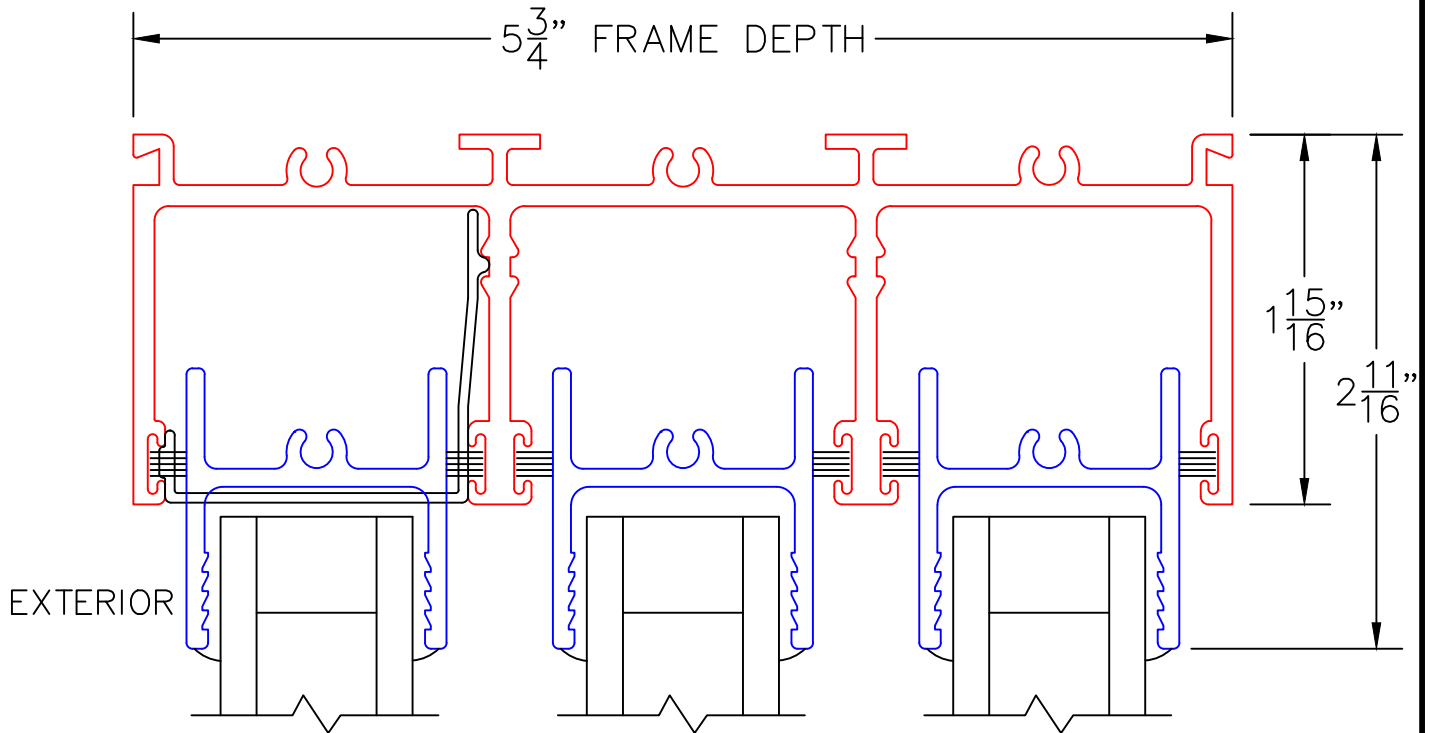

## MULTI-SLIDE DOOR DETAILS

- GLASS PENETRATION: 11/16"
- \*NET FRAME WIDTH DOES NOT INCLUDES SILL PAN.
- SILL PAN EXTENDS 1/8" BEYOND EACH JAMB.
- EXTERIOR RATED PRODUCTS HAVE WEEP SLOTS ON HORIZONTAL SILLS.
- FOR ADDITIONAL OPTIONS AND UPGRADES SEE DRAWING 1070-07.

**SCALE: FULL**

OXXIXX DOOR

3

MULTI-SLIDE  
HEAD DETAIL

(USE RULER TO SCALE DIMENSIONS IN INCHES)

SCALE: FULL

5

FIXED JAMB

EXTERIOR

(USE RULER TO SCALE DIMENSIONS IN INCHES)

SCALE: FULL

OX DOOR

INTERLOCKERS

EXTERIOR

(USE RULER TO SCALE DIMENSIONS IN INCHES)

**SCALE: FULL**

OX DOOR

7

LOCK JAMB

EXTERIOR

(USE RULER TO SCALE DIMENSIONS IN INCHES)

**SCALE: FULL**