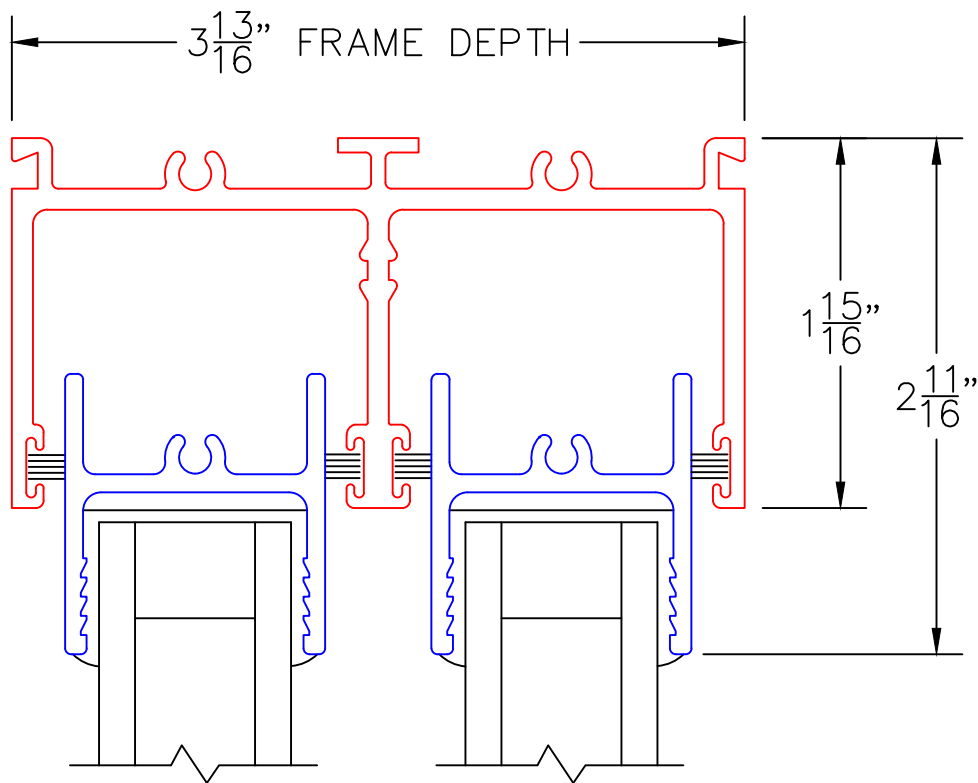

## MULTI-SLIDE DOOR DETAILS

- GLASS PENETRATION: 11/16"
- \*NET FRAME WIDTH DOES NOT INCLUDES SILL PAN.
- SILL PAN EXTENDS 1/8" BEYOND EACH JAMB.
- EXTERIOR RATED PRODUCTS HAVE WEEP SLOTS ON HORIZONTAL SILLS.
- FOR ADDITIONAL OPTIONS AND UPGRADES SEE DRAWING 1070-07.

NOTE: CENTERLINES ARE NOT DIVIDED EQUALLY; CONFIRM CENTERLINES WHEN REQUIRED.

NOTE: PANELS DO NOT FLUSH STACK

(USE RULER TO SCALE DIMENSIONS IN INCHES)

SCALE: FULL

OX DOOR

①  
MULTI-SLIDE  
HEAD DETAIL

EXTERIOR

**SCALE: FULL**

OXXIXX DOOR

3

MULTI-SLIDE  
HEAD DETAIL

(USE RULER TO SCALE DIMENSIONS IN INCHES)

SCALE: FULL

(USE RULER TO SCALE DIMENSIONS IN INCHES)

**SCALE: FULL**

OX DOOR

7

LOCK JAMB

EXTERIOR

(USE RULER TO SCALE DIMENSIONS IN INCHES)

**SCALE: FULL**