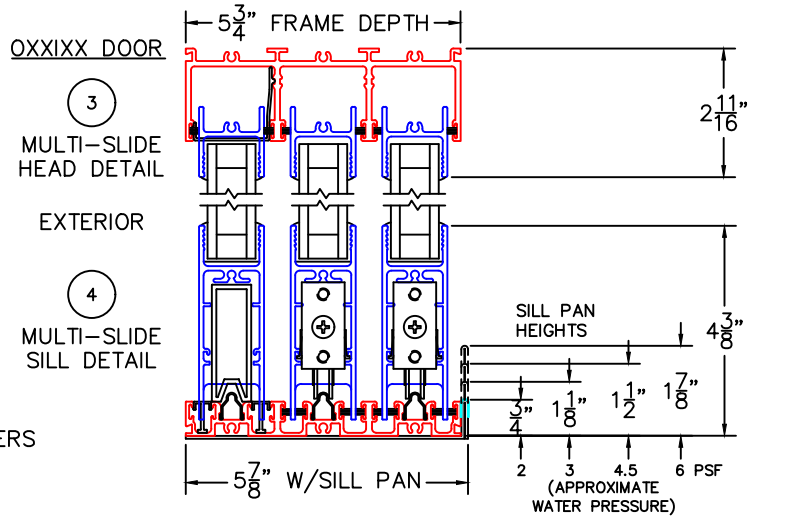

(USE RULER TO SCALE DIMENSIONS IN INCHES)

SCALE: 1/4

## MULTI-SLIDE DOOR DETAILS

- GLASS PENETRATION: 11/16"
- \*NET FRAME WIDTH DOES NOT INCLUDES SILL PAN.
- SILL PAN EXTENDS 1/8" BEYOND EACH JAMB.
- EXTERIOR RATED PRODUCTS HAVE WEEP SLOTS ON HORIZONTAL SILLS.
- FOR ADDITIONAL OPTIONS AND UPGRADES SEE DRAWING 1070-07.

NOTE: CENTERLINES ARE NOT DIVIDED EQUALLY; CONFIRM CENTERLINES WHEN REQUIRED.

NOTE: PANELS DO NOT FLUSH STACK

(USE RULER TO SCALE DIMENSIONS IN INCHES)

SCALE: FULL

OX DOOR

①  
MULTI-SLIDE  
HEAD DETAIL

EXTERIOR

**SCALE: FULL**

OXXIXX DOOR

3

MULTI-SLIDE  
HEAD DETAIL

(USE RULER TO SCALE DIMENSIONS IN INCHES)

SCALE: FULL