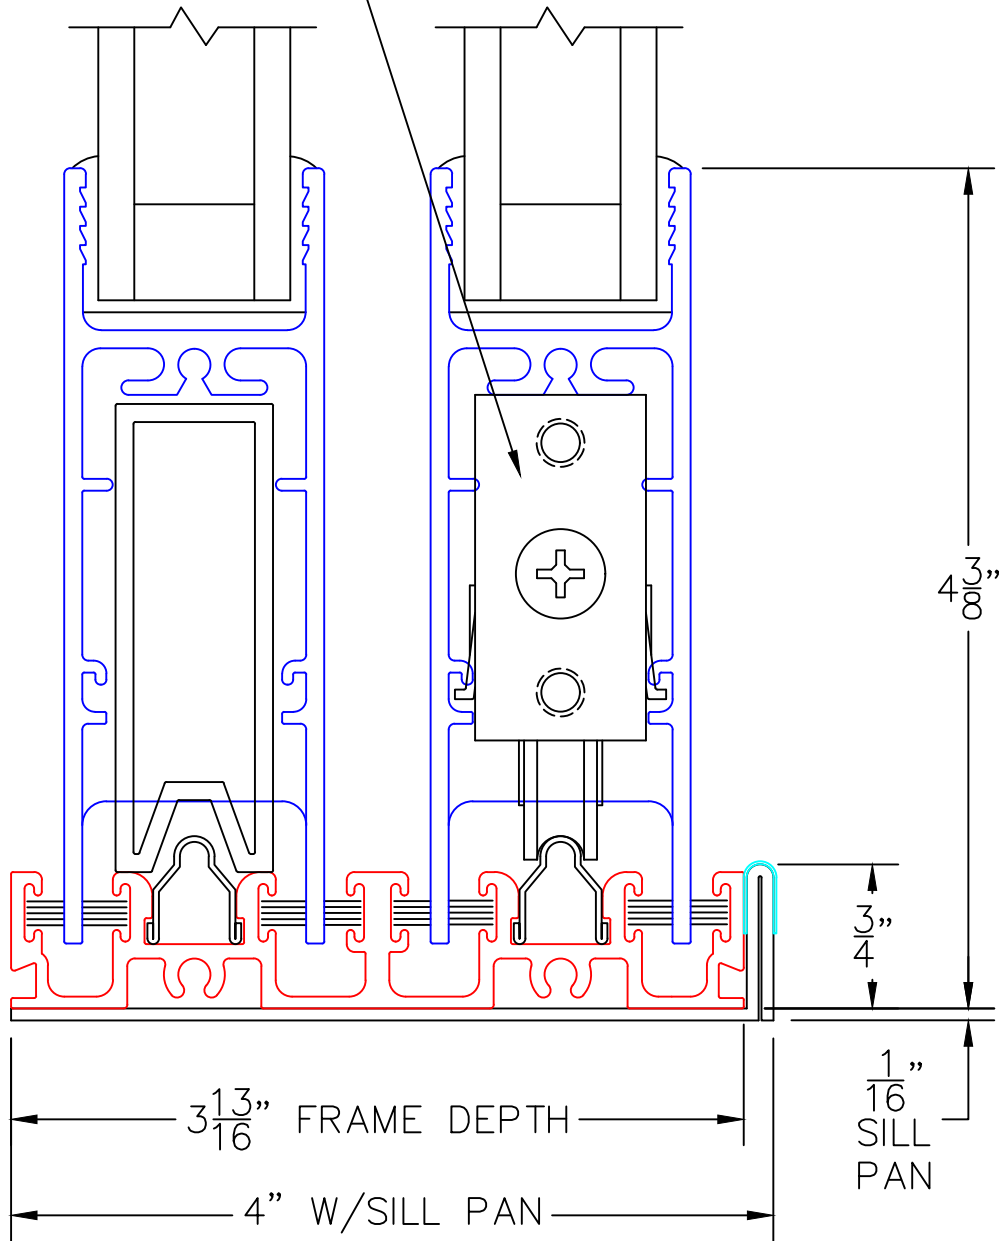

(USE RULER TO SCALE DIMENSIONS IN INCHES)

SCALE: FULL

OX DOOR

EXTERIOR

2

MULTI-SLIDE
SILL DETAIL

A2 ROLLERS