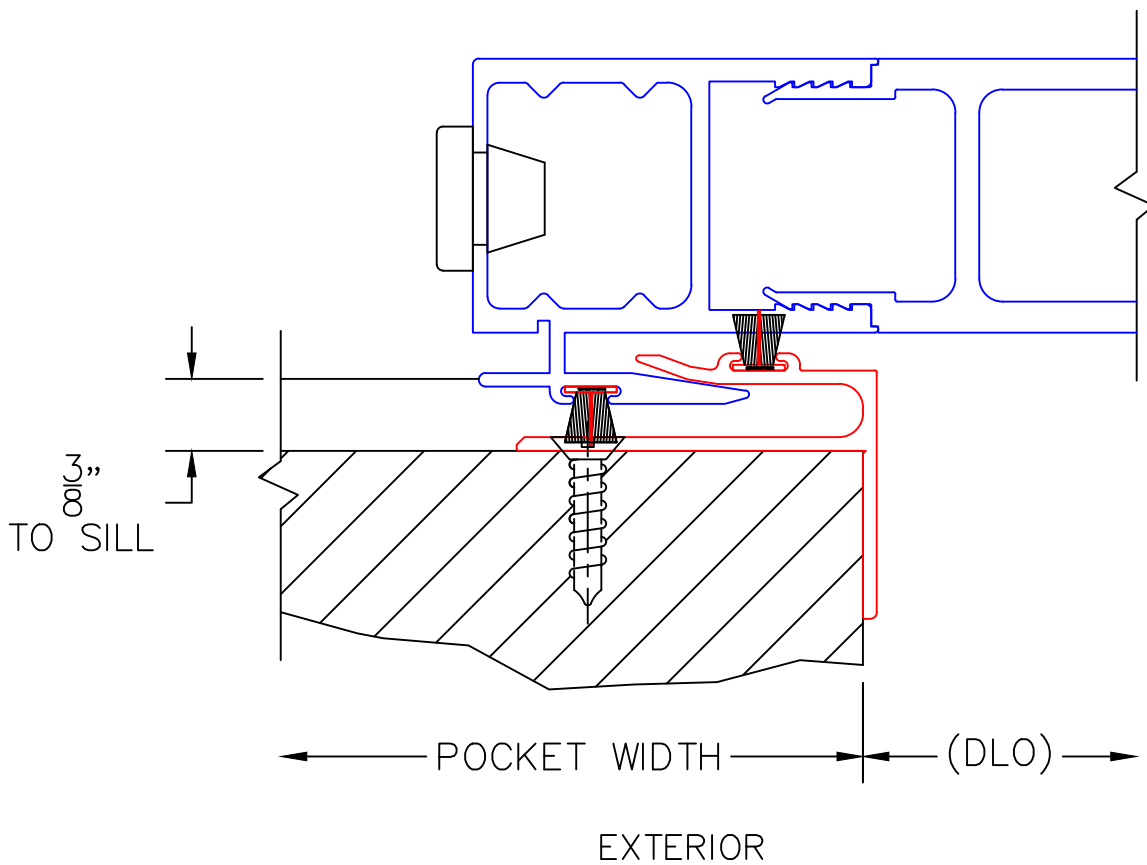

(USE RULER TO SCALE DIMENSIONS IN INCHES)

SCALE: FULL

POCKET WALL OPTIONS

4

L-TYPE POCKET
INTERLOCKER