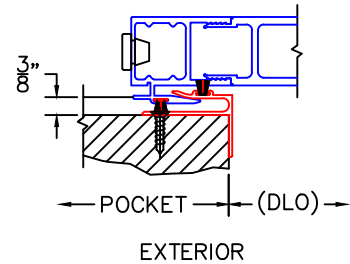

(USE RULER TO SCALE DIMENSIONS IN INCHES)
SCALE: 1/4

SINGLE GLAZE OPTION

2

POCKET WALL OPTIONS

OPTIONAL POCKET JAMB WITH HEAD BUMPERS

3

J-POST POCKET INTERLOCKER

4

L-TYPE POCKET INTERLOCKER

DOOR COLLECTOR OPTION

5

DOOR COLLECTOR W/ POCKET CLOSER

(USE RULER TO SCALE DIMENSIONS IN INCHES)

SCALE: FULL

SINGLE GLAZE OPTIONS

1

SINGLE GLAZING

SINGLE GLAZE
ADAPTER

EXTERIOR

(USE RULER TO SCALE DIMENSIONS IN INCHES)

SCALE: FULL

POCKET WALL OPTIONS

2

OPTIONAL POCKET JAMB
W/ HEAD BUMPERS

(USE RULER TO SCALE DIMENSIONS IN INCHES)

SCALE: FULL

POCKET WALL OPTIONS

3

J-POST POCKET
INTERLOCKER

(USE RULER TO SCALE DIMENSIONS IN INCHES)

SCALE: FULL

POCKET WALL OPTIONS