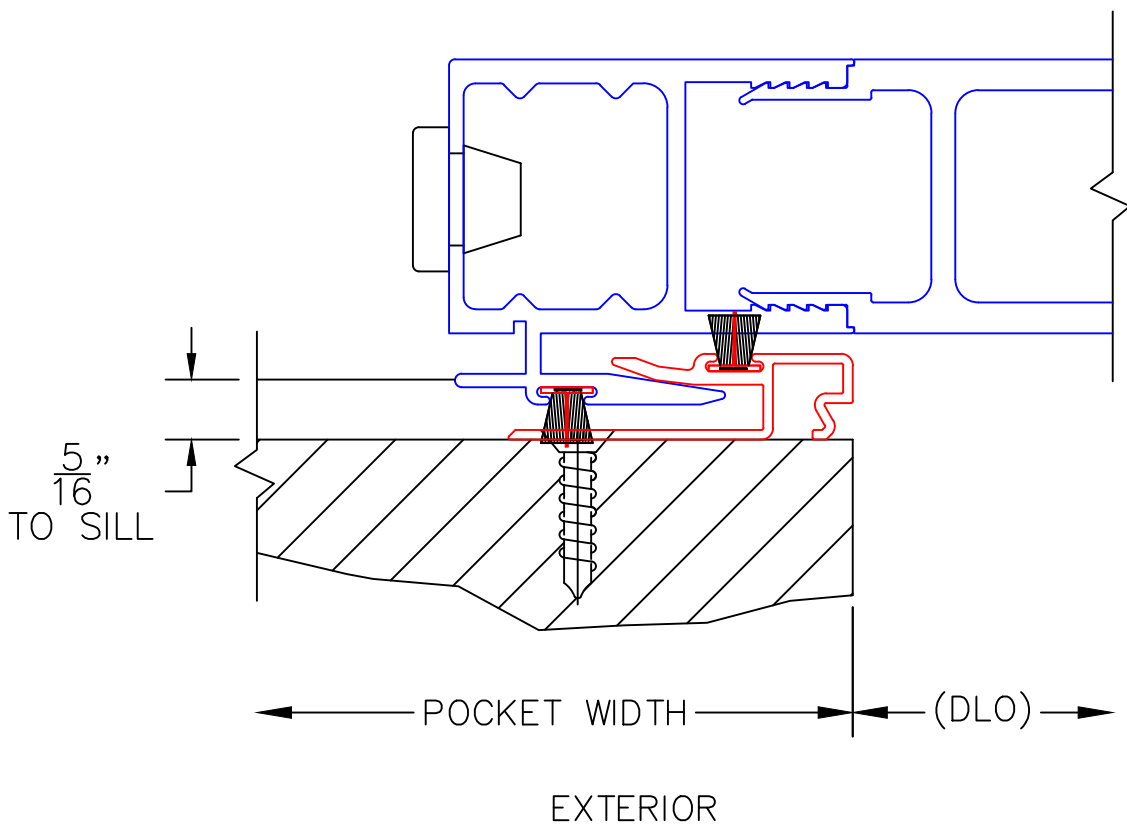

SINGLE GLAZING

SINGLE GLAZE
ADAPTER

EXTERIOR

(USE RULER TO SCALE DIMENSIONS IN INCHES)

SCALE: FULL

POCKET WALL OPTIONS

2

OPTIONAL POCKET JAMB
W/ HEAD BUMPERS

(USE RULER TO SCALE DIMENSIONS IN INCHES)

SCALE: FULL

POCKET WALL OPTIONS

3

J-POST POCKET
INTERLOCKER

(USE RULER TO SCALE DIMENSIONS IN INCHES)

SCALE: FULL

POCKET WALL OPTIONS