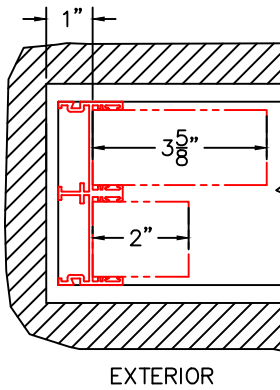

(USE RULER TO SCALE DIMENSIONS IN INCHES)
SCALE: 1/4

SINGLE GLAZE OPTION

2

POCKET WALL OPTIONS

OPTIONAL POCKET JAMB WITH HEAD BUMPERS

3

J-POST POCKET INTERLOCKER

4

L-TYPE POCKET INTERLOCKER

DOOR COLLECTOR OPTION

5

DOOR COLLECTOR W/ POCKET CLOSER

(USE RULER TO SCALE DIMENSIONS IN INCHES)

SCALE: FULL

SINGLE GLAZE OPTIONS

1

SINGLE GLAZING

SINGLE GLAZE
ADAPTER

EXTERIOR

(USE RULER TO SCALE DIMENSIONS IN INCHES)

SCALE: FULL

POCKET WALL OPTIONS

2

OPTIONAL POCKET JAMB
W/ HEAD BUMPERS

4

L-TYPE POCKET
INTERLOCKER

(USE RULER TO SCALE DIMENSIONS IN INCHES)

SCALE: 1/2

DOOR COLLECTOR OPTION

5

DOOR COLLECTOR
W/ POCKET CLOSER