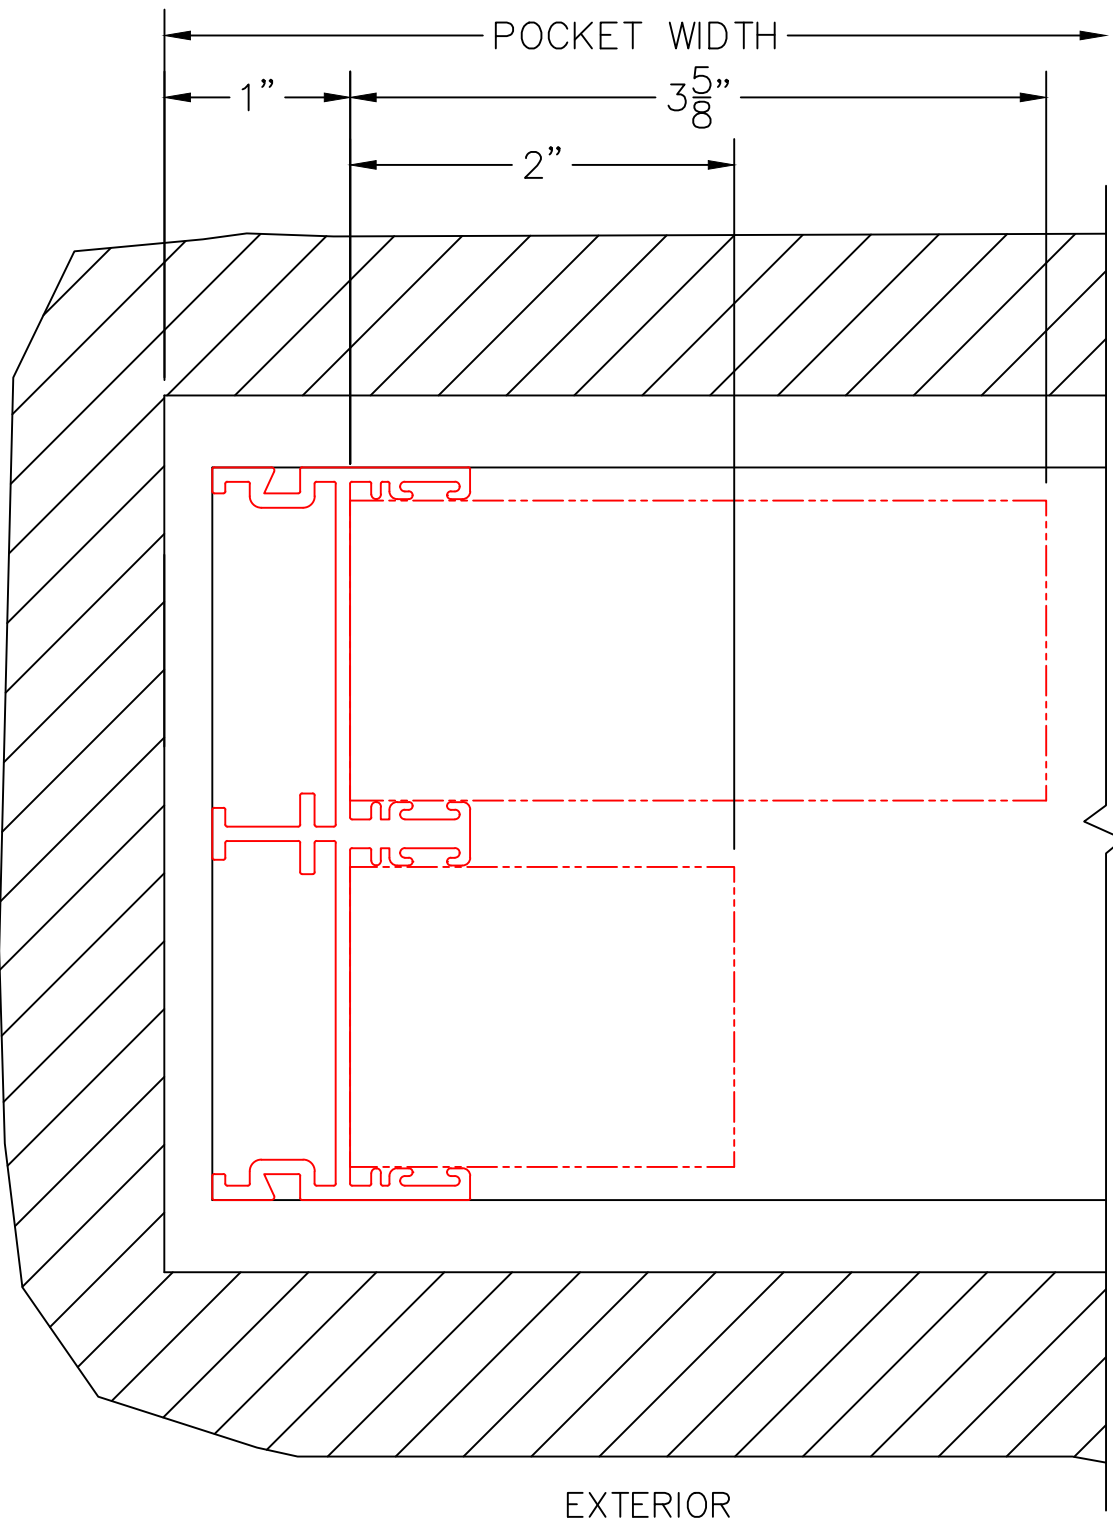

SINGLE GLAZING

SINGLE GLAZE
ADAPTER

EXTERIOR

(USE RULER TO SCALE DIMENSIONS IN INCHES)

SCALE: FULL

POCKET WALL OPTIONS

2

OPTIONAL POCKET JAMB
W/ HEAD BUMPERS

(USE RULER TO SCALE DIMENSIONS IN INCHES)

SCALE: FULL

POCKET WALL OPTIONS

3

J-POST POCKET
INTERLOCKER

(USE RULER TO SCALE DIMENSIONS IN INCHES)

SCALE: FULL

POCKET WALL OPTIONS

4

L-TYPE POCKET
INTERLOCKER

(USE RULER TO SCALE DIMENSIONS IN INCHES)

SCALE: 1/2

DOOR COLLECTOR OPTION

5

DOOR COLLECTOR
W/ POCKET CLOSER