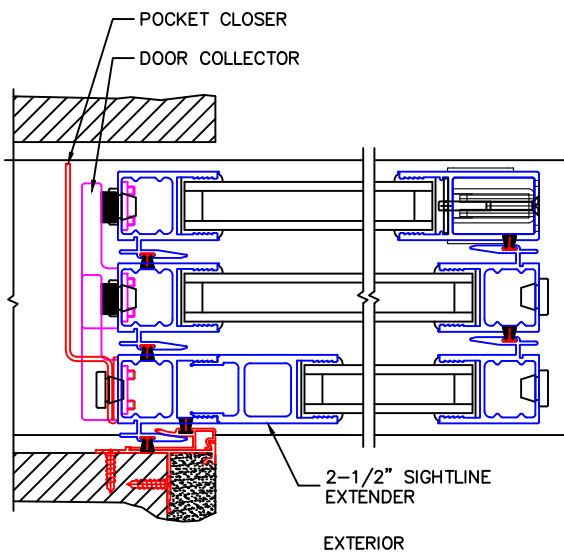

(USE RULER TO SCALE DIMENSIONS IN INCHES)
SCALE: 1/4

SINGLE GLAZE OPTION

2

POCKET WALL OPTIONS

OPTIONAL POCKET JAMB WITH HEAD BUMPERS

3

J-POST POCKET INTERLOCKER

4

L-TYPE POCKET INTERLOCKER

DOOR COLLECTOR OPTION

5

DOOR COLLECTOR W/ POCKET CLOSER

(USE RULER TO SCALE DIMENSIONS IN INCHES)

SCALE: FULL

SINGLE GLAZE OPTIONS

1

SINGLE GLAZING

SINGLE GLAZE
ADAPTER

EXTERIOR

(USE RULER TO SCALE DIMENSIONS IN INCHES)

SCALE: FULL

POCKET WALL OPTIONS

2

OPTIONAL POCKET JAMB
W/ HEAD BUMPERS

(USE RULER TO SCALE DIMENSIONS IN INCHES)

SCALE: FULL

POCKET WALL OPTIONS

3

J-POST POCKET
INTERLOCKER

(USE RULER TO SCALE DIMENSIONS IN INCHES)

SCALE: FULL

POCKET WALL OPTIONS