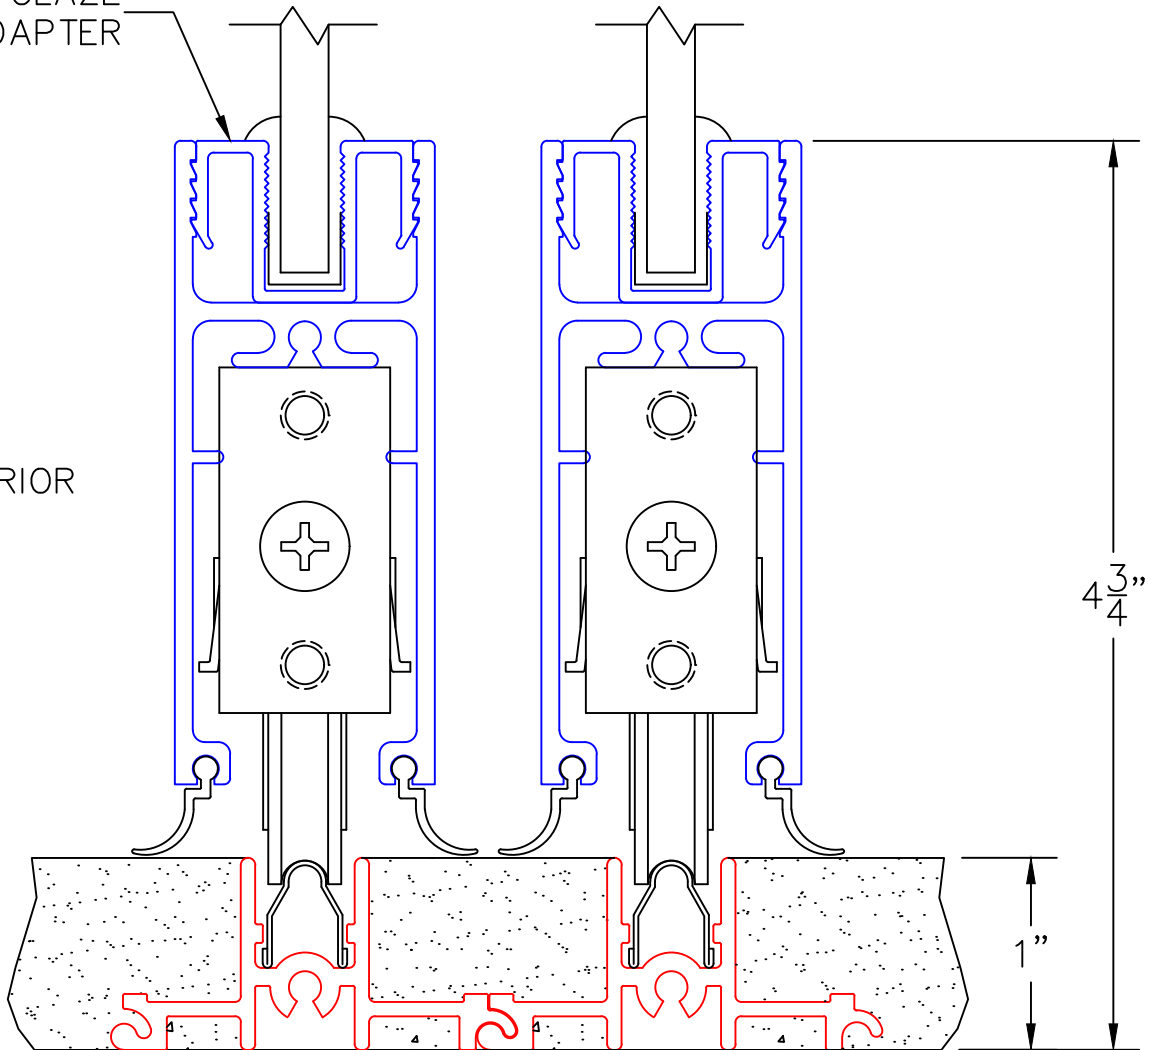

(USE RULER TO SCALE DIMENSIONS IN INCHES)
SCALE: 1/4

SINGLE GLAZE OPTION

2

POCKET WALL OPTIONS

OPTIONAL POCKET JAMB WITH HEAD BUMPERS

3

J-POST POCKET INTERLOCKER

4

L-TYPE POCKET INTERLOCKER

DOOR COLLECTOR OPTION

5

DOOR COLLECTOR W/ POCKET CLOSER

(USE RULER TO SCALE DIMENSIONS IN INCHES)

SCALE: FULL

SINGLE GLAZE OPTIONS

1

SINGLE GLAZING

SINGLE GLAZE
ADAPTER

EXTERIOR

(USE RULER TO SCALE DIMENSIONS IN INCHES)

SCALE: FULL

POCKET WALL OPTIONS

2

OPTIONAL POCKET JAMB
W/ HEAD BUMPERS

(USE RULER TO SCALE DIMENSIONS IN INCHES)

SCALE: FULL

POCKET WALL OPTIONS

3

J-POST POCKET
INTERLOCKER

(USE RULER TO SCALE DIMENSIONS IN INCHES)

SCALE: FULL

POCKET WALL OPTIONS