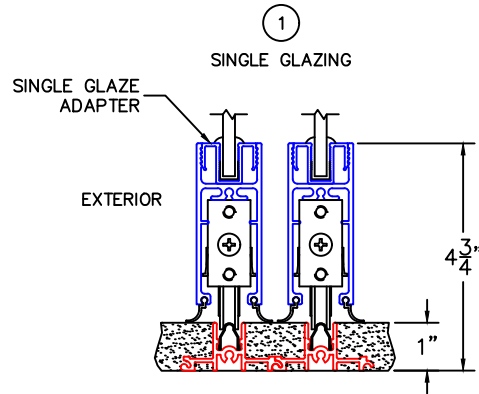

(USE RULER TO SCALE DIMENSIONS IN INCHES)
SCALE: 1/4

SINGLE GLAZE OPTION

2

POCKET WALL OPTIONS

OPTIONAL POCKET JAMB WITH HEAD BUMPERS

3

J-POST POCKET INTERLOCKER

4

L-TYPE POCKET INTERLOCKER

DOOR COLLECTOR OPTION

5

DOOR COLLECTOR W/ POCKET CLOSER

(USE RULER TO SCALE DIMENSIONS IN INCHES)

SCALE: FULL

SINGLE GLAZE OPTIONS

1

SINGLE GLAZING

SINGLE GLAZE
ADAPTER

EXTERIOR

(USE RULER TO SCALE DIMENSIONS IN INCHES)

SCALE: FULL

POCKET WALL OPTIONS

2

OPTIONAL POCKET JAMB
W/ HEAD BUMPERS