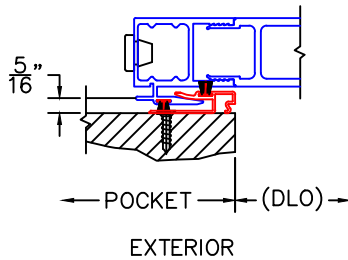

(USE RULER TO SCALE DIMENSIONS IN INCHES)
SCALE: 1/4

SINGLE GLAZE OPTION

2

POCKET WALL OPTIONS

OPTIONAL POCKET JAMB WITH HEAD BUMPERS

3

J-POST POCKET INTERLOCKER

4

L-TYPE POCKET INTERLOCKER

DOOR COLLECTOR OPTION

5

DOOR COLLECTOR W/ POCKET CLOSER

(USE RULER TO SCALE DIMENSIONS IN INCHES)

SCALE: FULL

SINGLE GLAZE OPTIONS

1

SINGLE GLAZING

SINGLE GLAZE
ADAPTER

EXTERIOR

(USE RULER TO SCALE DIMENSIONS IN INCHES)

SCALE: FULL

POCKET WALL OPTIONS

2

OPTIONAL POCKET JAMB
W/ HEAD BUMPERS

(USE RULER TO SCALE DIMENSIONS IN INCHES)

SCALE: FULL

POCKET WALL OPTIONS

3

J-POST POCKET
INTERLOCKER

(USE RULER TO SCALE DIMENSIONS IN INCHES)

SCALE: FULL

POCKET WALL OPTIONS