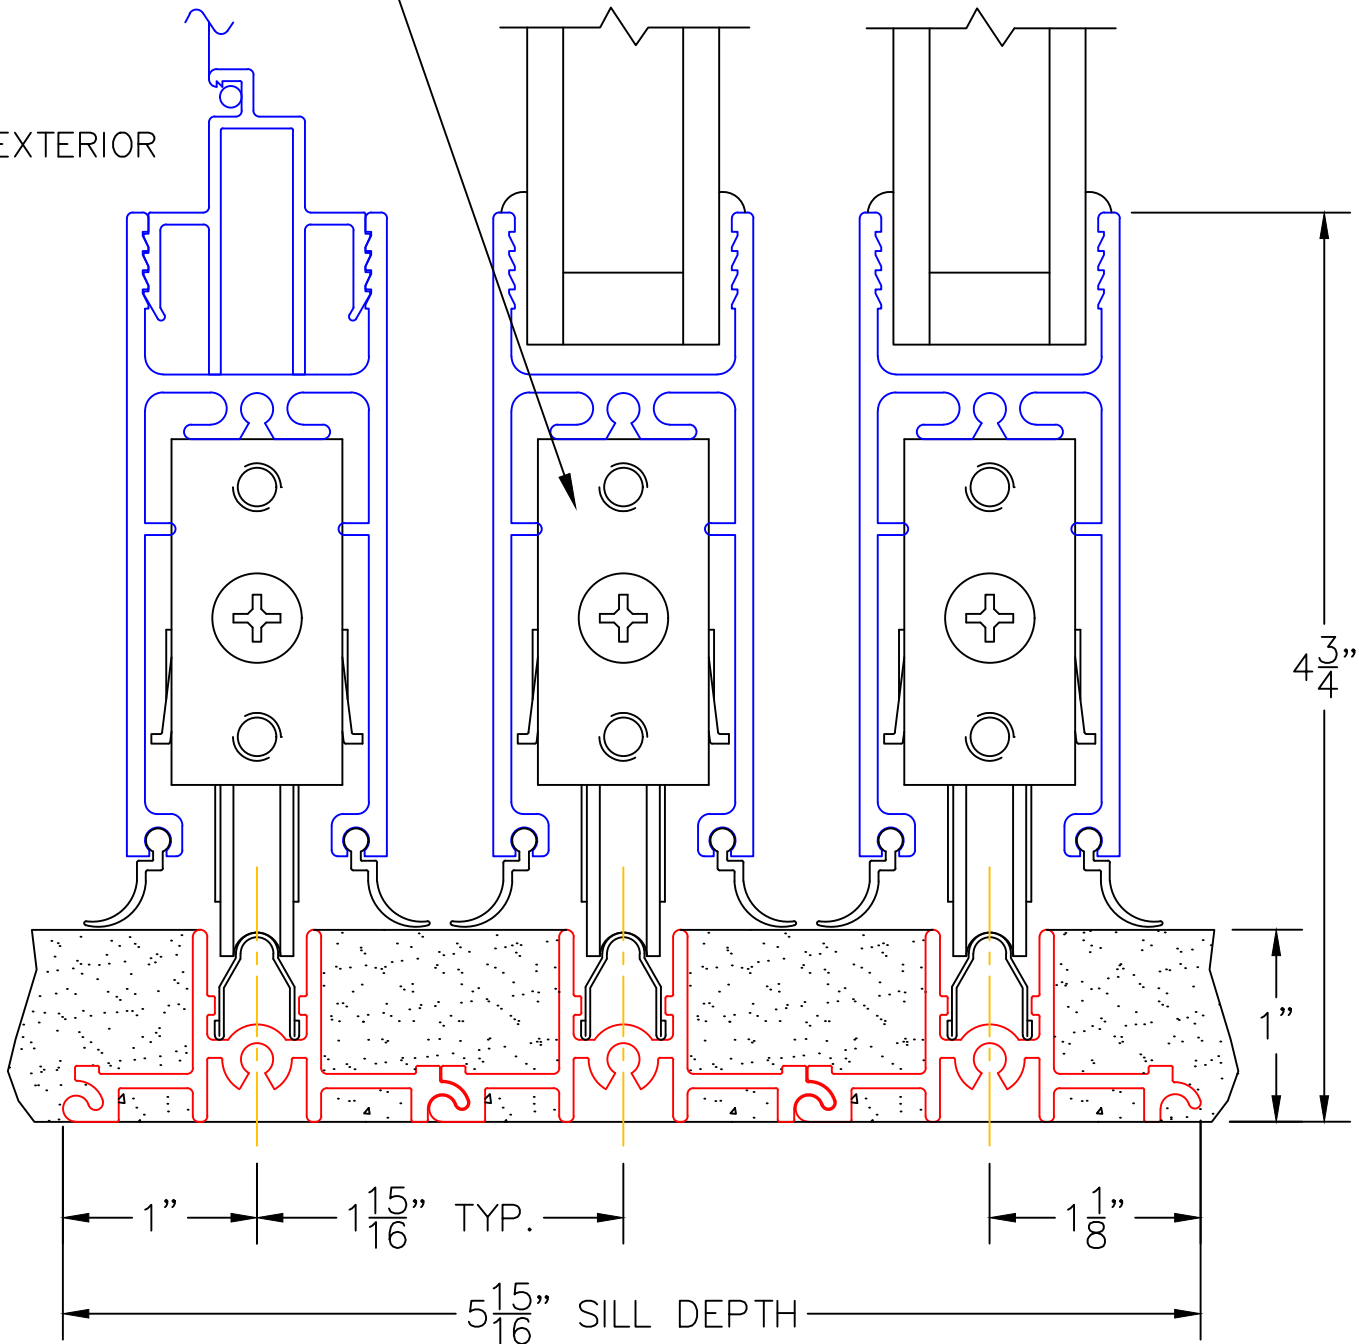

(USE RULER TO SCALE DIMENSIONS IN INCHES)

SCALE: 1/4

MULTI-SLIDE CORNER DOOR  
W/SCREENS DETAILS  
90°XXVXX SHOWN

NOTE: CENTERLINES ARE NOT DIVIDED EQUALLY;  
CONFIRM CENTERLINES WHEN REQUIRED.

XXVXX DOOR

0 0.5 1  
(USE RULER TO SCALE DIMENSIONS IN INCHES)  
**SCALE: FULL**

XX DOOR  
HIDDEN TRACK

3

LOCK JAMB

0 0.5 1  
(USE RULER TO SCALE DIMENSIONS IN INCHES)  
**SCALE: FULL**

XX DOOR  
HIDDEN TRACK

4

INTERLOCKERS

2 1/16"

EXTERIOR

0 1 2  
(USE RULER TO SCALE DIMENSIONS IN INCHES)  
SCALE: 1/2

90°XXVXX DOOR  
HIDDEN TRACK

0 0.5 1  
(USE RULER TO SCALE DIMENSIONS IN INCHES)  
**SCALE: FULL**

XX DOOR  
HIDDEN TRACK

6

INTERLOCKERS

0 0.5 1  
(USE RULER TO SCALE DIMENSIONS IN INCHES)  
**SCALE: FULL**

XX DOOR  
HIDDEN TRACK

7

LOCK JAMB