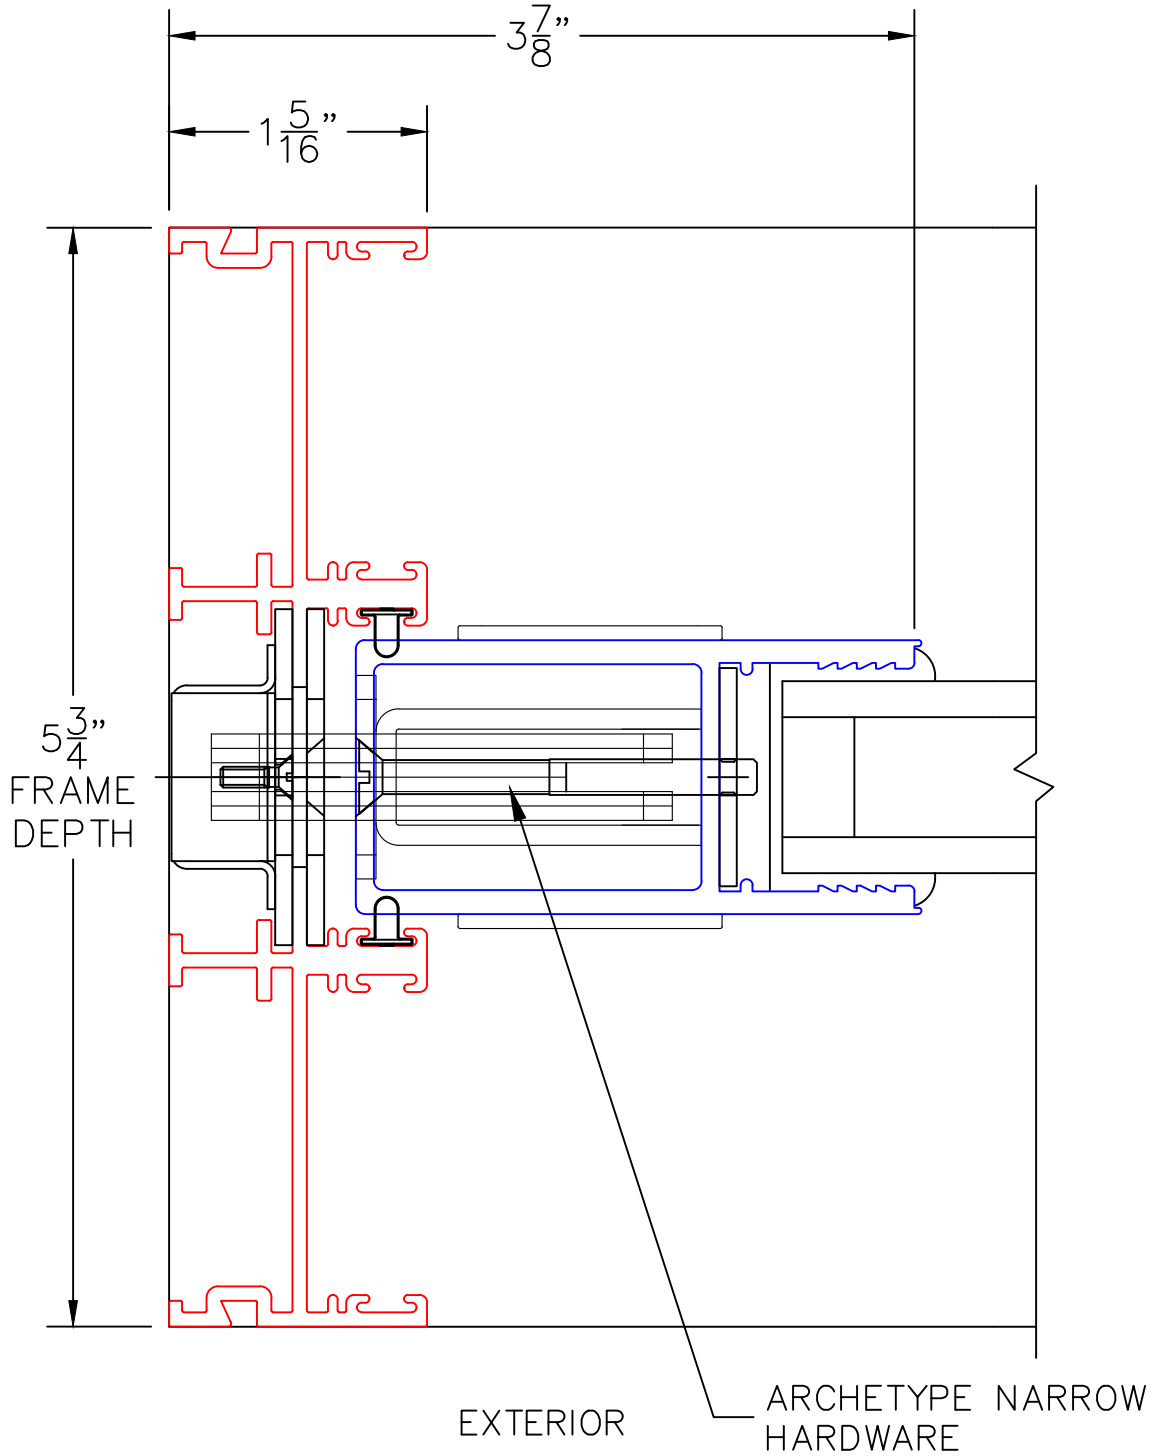

(USE RULER TO SCALE DIMENSIONS IN INCHES)

SCALE: 1/4

MULTI-SLIDE CORNER DOOR  
W/SCREENS DETAILS  
90°XXVXX SHOWN

NOTE: CENTERLINES ARE NOT DIVIDED EQUALLY;  
CONFIRM CENTERLINES WHEN REQUIRED.

XXVXX DOOR

0 0.5 1  
(USE RULER TO SCALE DIMENSIONS IN INCHES)  
**SCALE: FULL**

XX DOOR  
HIDDEN TRACK

3

LOCK JAMB

0 0.5 1  
(USE RULER TO SCALE DIMENSIONS IN INCHES)  
**SCALE: FULL**

XX DOOR  
HIDDEN TRACK

4

INTERLOCKERS

2 1/16"

EXTERIOR

0 1 2  
(USE RULER TO SCALE DIMENSIONS IN INCHES)  
SCALE: 1/2

90°XXVXX DOOR  
HIDDEN TRACK

0 0.5 1  
(USE RULER TO SCALE DIMENSIONS IN INCHES)  
**SCALE: FULL**

XX DOOR  
HIDDEN TRACK

6

INTERLOCKERS

0 0.5 1  
(USE RULER TO SCALE DIMENSIONS IN INCHES)  
**SCALE: FULL**

XX DOOR  
HIDDEN TRACK

7

LOCK JAMB