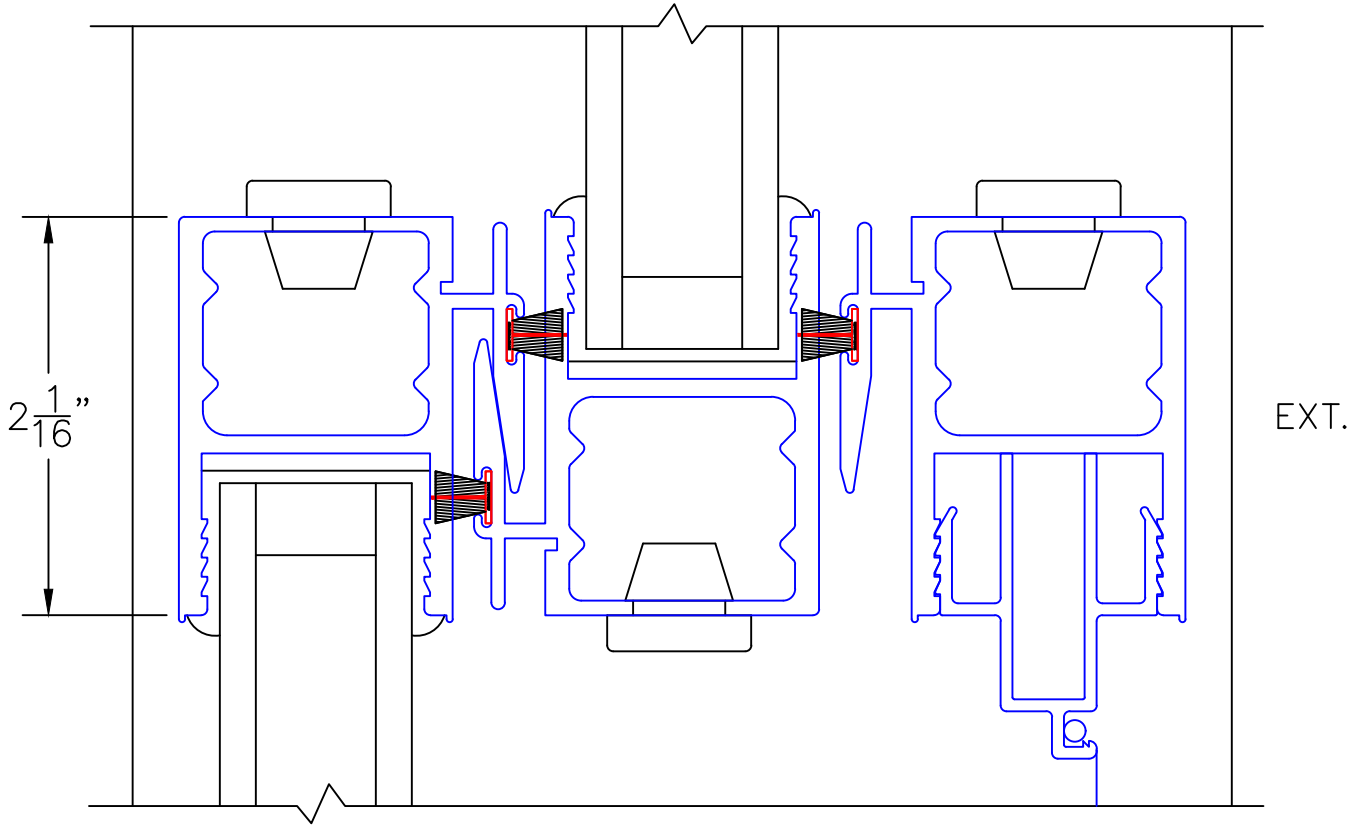

0 0.5 1  
(USE RULER TO SCALE DIMENSIONS IN INCHES)  
**SCALE: FULL**

XX DOOR  
HIDDEN TRACK

3

LOCK JAMB

0 0.5 1  
(USE RULER TO SCALE DIMENSIONS IN INCHES)  
**SCALE: FULL**

XX DOOR  
HIDDEN TRACK

4

INTERLOCKERS

2 1/16"

EXTERIOR

0 1 2  
(USE RULER TO SCALE DIMENSIONS IN INCHES)  
SCALE: 1/2

90°XXVXX DOOR  
HIDDEN TRACK

0 0.5 1  
(USE RULER TO SCALE DIMENSIONS IN INCHES)  
**SCALE: FULL**

XX DOOR  
HIDDEN TRACK

6

INTERLOCKERS

0 0.5 1  
(USE RULER TO SCALE DIMENSIONS IN INCHES)  
**SCALE: FULL**

XX DOOR  
HIDDEN TRACK

7

LOCK JAMB