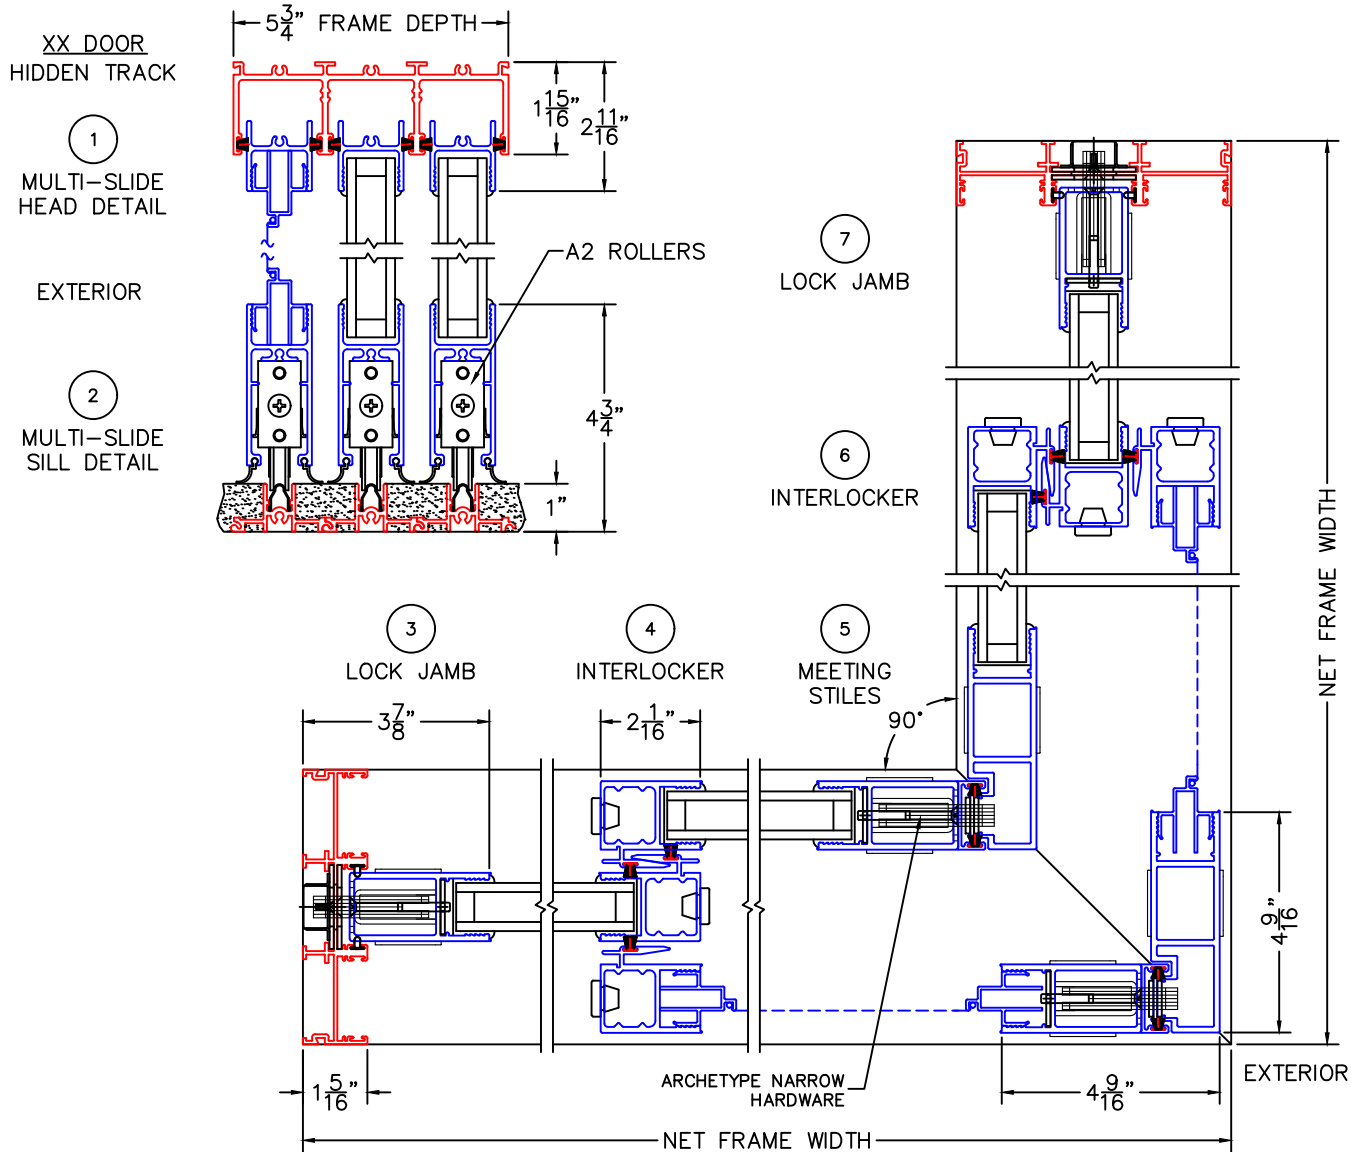

(USE RULER TO SCALE DIMENSIONS IN INCHES)

SCALE: 1/4

MULTI-SLIDE CORNER DOOR  
W/SCREENS DETAILS  
90°XXVXX SHOWN

NOTE: CENTERLINES ARE NOT DIVIDED EQUALLY;  
CONFIRM CENTERLINES WHEN REQUIRED.

XXVXX DOOR

-GLASS PENETRATION: 11/16"  
-FOR ADDITIONAL OPTIONS AND UPGRADES  
SEE SHEET 1050-07

NOTE: PANELS DO NOT FLUSH STACK

0 0.5 1  
(USE RULER TO SCALE DIMENSIONS IN INCHES)  
**SCALE: FULL**

XX DOOR  
HIDDEN TRACK

1

MULTI-SLIDE  
HEAD DETAIL

0 0.5 1  
(USE RULER TO SCALE DIMENSIONS IN INCHES)  
**SCALE: FULL**

XX DOOR  
HIDDEN TRACK

2

MULTI-SLIDE  
SILL DETAIL

A2 ROLLERS

EXTERIOR

2 1/16"

EXTERIOR

0 1 2  
(USE RULER TO SCALE DIMENSIONS IN INCHES)  
SCALE: 1/2

90°XXVXX DOOR  
HIDDEN TRACK

0 0.5 1  
(USE RULER TO SCALE DIMENSIONS IN INCHES)  
**SCALE: FULL**

XX DOOR  
HIDDEN TRACK

6

INTERLOCKERS