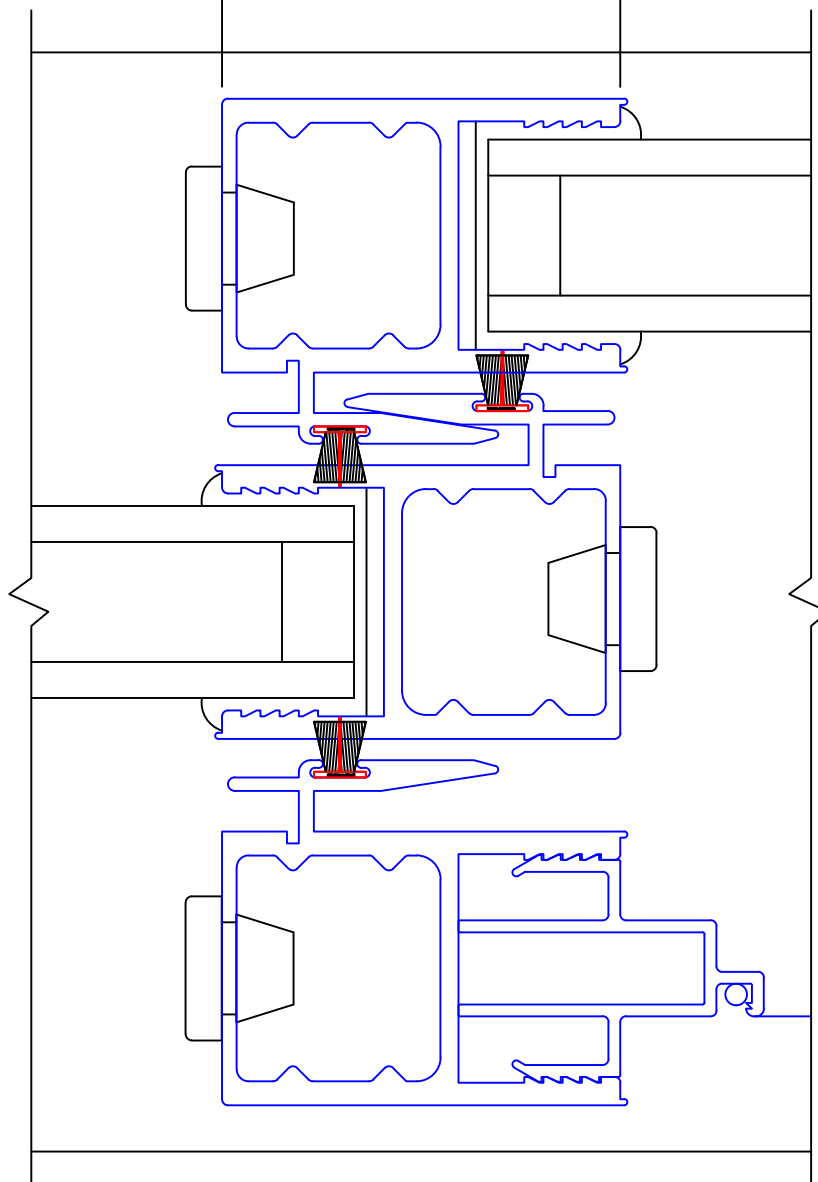

(USE RULER TO SCALE DIMENSIONS IN INCHES)

SCALE: 1/4

MULTI-SLIDE CORNER DOOR  
W/SCREENS DETAILS  
90°XXVXX SHOWN

NOTE: CENTERLINES ARE NOT DIVIDED EQUALLY;  
CONFIRM CENTERLINES WHEN REQUIRED.

XXVXX DOOR

0 0.5 1  
(USE RULER TO SCALE DIMENSIONS IN INCHES)  
**SCALE: FULL**

XX DOOR  
HIDDEN TRACK

3

LOCK JAMB

0 0.5 1  
(USE RULER TO SCALE DIMENSIONS IN INCHES)  
**SCALE: FULL**

XX DOOR  
HIDDEN TRACK

4

INTERLOCKERS

2 1/16"

EXTERIOR

0 1 2  
(USE RULER TO SCALE DIMENSIONS IN INCHES)  
SCALE: 1/2

90°XXVXX DOOR  
HIDDEN TRACK

0 0.5 1  
(USE RULER TO SCALE DIMENSIONS IN INCHES)  
**SCALE: FULL**

XX DOOR  
HIDDEN TRACK

6

INTERLOCKERS

0 0.5 1  
(USE RULER TO SCALE DIMENSIONS IN INCHES)  
**SCALE: FULL**

XX DOOR  
HIDDEN TRACK

7

LOCK JAMB