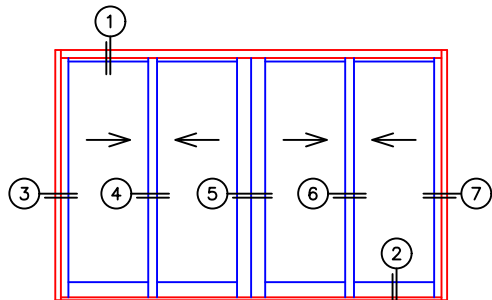

(USE RULER TO SCALE DIMENSIONS IN INCHES)

SCALE: 1/4

MULTI-SLIDE CORNER DOOR  
W/SCREENS DETAILS  
90°XXVXX SHOWN

NOTE: CENTERLINES ARE NOT DIVIDED EQUALLY;  
CONFIRM CENTERLINES WHEN REQUIRED.

XXVXX DOOR

-GLASS PENETRATION: 11/16"  
-FOR ADDITIONAL OPTIONS AND UPGRADES  
SEE SHEET 1050-07

NOTE: PANELS DO NOT FLUSH STACK

0 0.5 1  
(USE RULER TO SCALE DIMENSIONS IN INCHES)  
**SCALE: FULL**

XX DOOR  
HIDDEN TRACK

1

MULTI-SLIDE  
HEAD DETAIL

0 0.5 1  
(USE RULER TO SCALE DIMENSIONS IN INCHES)  
**SCALE: FULL**

XX DOOR  
HIDDEN TRACK

2

MULTI-SLIDE  
SILL DETAIL

A2 ROLLERS

EXTERIOR

0 0.5 1  
(USE RULER TO SCALE DIMENSIONS IN INCHES)  
**SCALE: FULL**

XX DOOR  
HIDDEN TRACK

3

LOCK JAMB

0 0.5 1  
(USE RULER TO SCALE DIMENSIONS IN INCHES)  
**SCALE: FULL**

XX DOOR  
HIDDEN TRACK

4

INTERLOCKERS