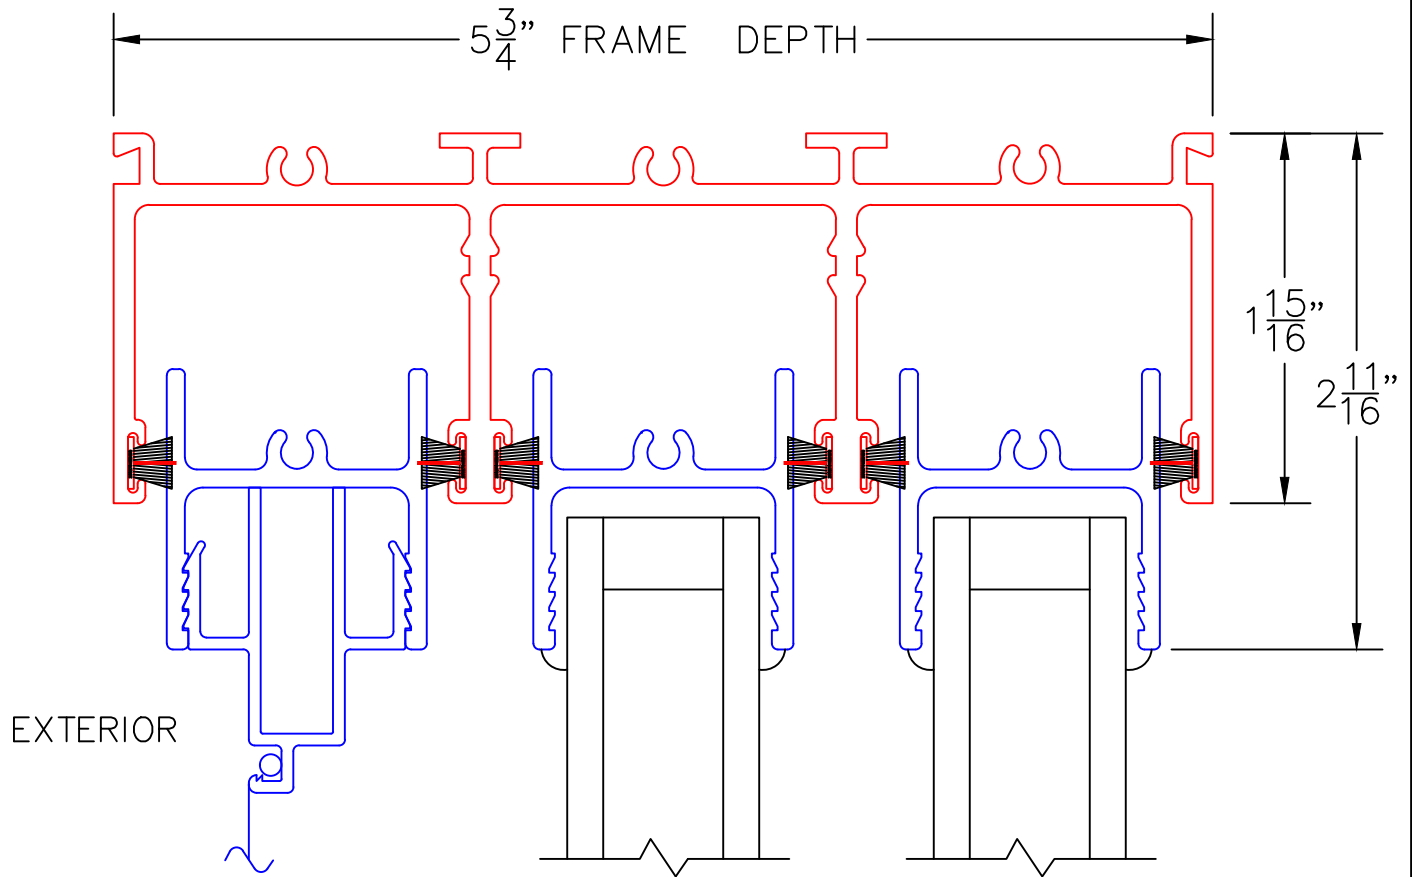

0 0.5 1
(USE RULER TO SCALE DIMENSIONS IN INCHES)
SCALE: FULL

XX DOOR
HIDDEN TRACK

1

MULTI-SLIDE
HEAD DETAIL