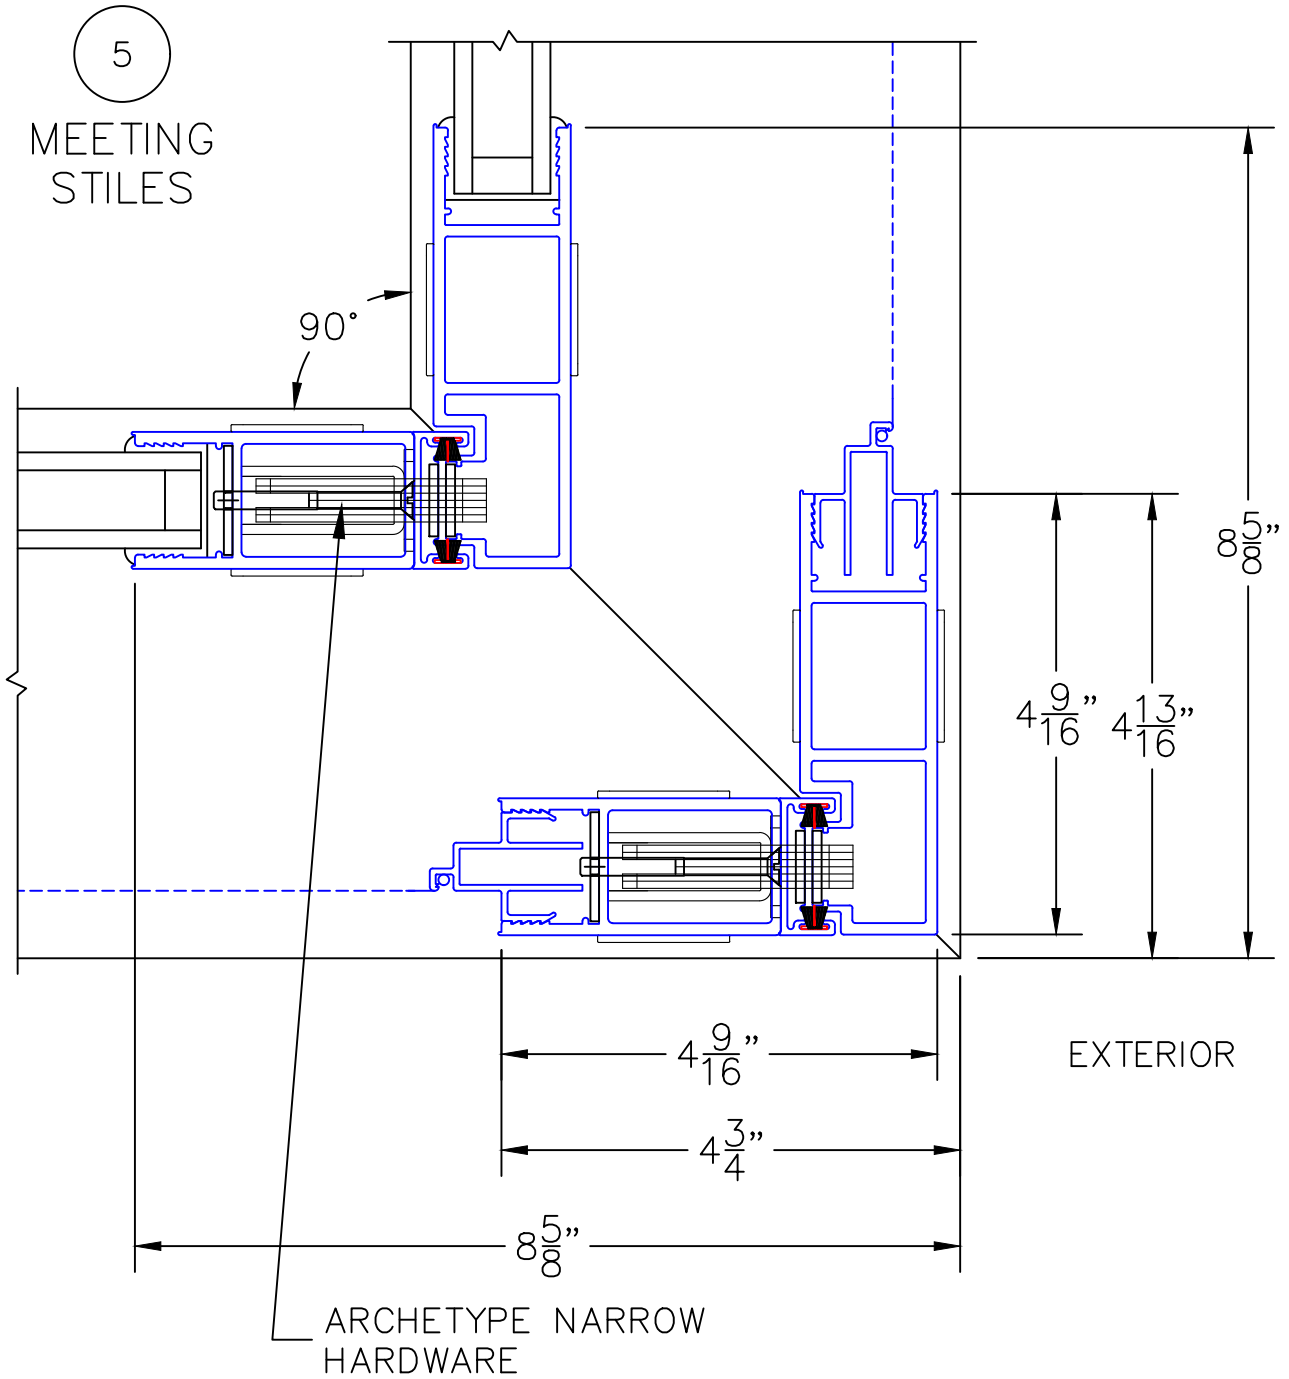

(USE RULER TO SCALE DIMENSIONS IN INCHES)

SCALE: 1/4

MULTI-SLIDE CORNER DOOR  
W/SCREENS DETAILS  
90°XXVXX SHOWN

NOTE: CENTERLINES ARE NOT DIVIDED EQUALLY;  
CONFIRM CENTERLINES WHEN REQUIRED.

XXVXX DOOR

0 0.5 1  
(USE RULER TO SCALE DIMENSIONS IN INCHES)  
**SCALE: FULL**

XX DOOR  
HIDDEN TRACK

3

LOCK JAMB

0 0.5 1  
(USE RULER TO SCALE DIMENSIONS IN INCHES)  
**SCALE: FULL**

XX DOOR  
HIDDEN TRACK

4

INTERLOCKERS

2 1/16"

EXTERIOR

0 1 2  
(USE RULER TO SCALE DIMENSIONS IN INCHES)  
SCALE: 1/2

90°XXVXX DOOR  
HIDDEN TRACK

0 0.5 1  
(USE RULER TO SCALE DIMENSIONS IN INCHES)  
**SCALE: FULL**

XX DOOR  
HIDDEN TRACK

6

INTERLOCKERS

0 0.5 1  
(USE RULER TO SCALE DIMENSIONS IN INCHES)  
**SCALE: FULL**

XX DOOR  
HIDDEN TRACK

7

LOCK JAMB