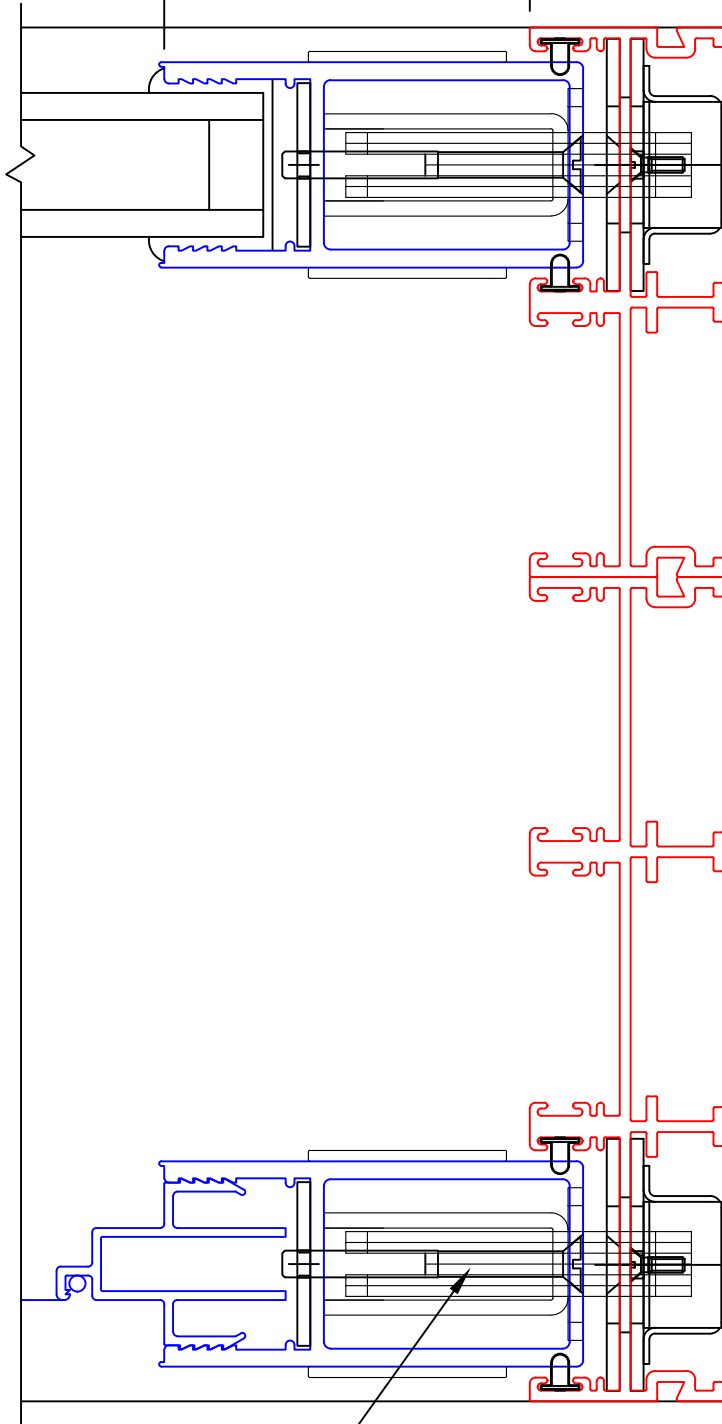

MULTI-SLIDE DOOR W/SCREENS DETAILS

(USE RULER TO SCALE DIMENSIONS IN INCHES)
SCALE: 1/4

NOTE: CENTERLINES ARE NOT DIVIDED EQUALLY; CONFIRM CENTERLINES WHEN REQUIRED.

-GLASS PENETRATION: 11/16"
-FOR ADDITIONAL OPTIONS AND UPGRADES
SEE DRAWINGS 1050-07

SCALE: 3/4

XXX DOOR
HIDDEN TRACK

2 1/16"

4

INTERLOCKERS

EXTERIOR

(USE RULER TO SCALE DIMENSIONS IN INCHES)

SCALE: 3/4

XXX DOOR
HIDDEN TRACK

2 1/16"

5

INTERLOCKERS

EXTERIOR

(USE RULER TO SCALE DIMENSIONS IN INCHES)

SCALE: 3/4

XXX DOOR
HIDDEN TRACK

6

LOCK JAMB

9 9/16"
FRAME
DEPTH

ARCHETYPE NARROW
HARDWARE

EXTERIOR

(USE RULER TO SCALE DIMENSIONS IN INCHES)

SCALE: FULL

XXX DOOR HIDDEN TRACK