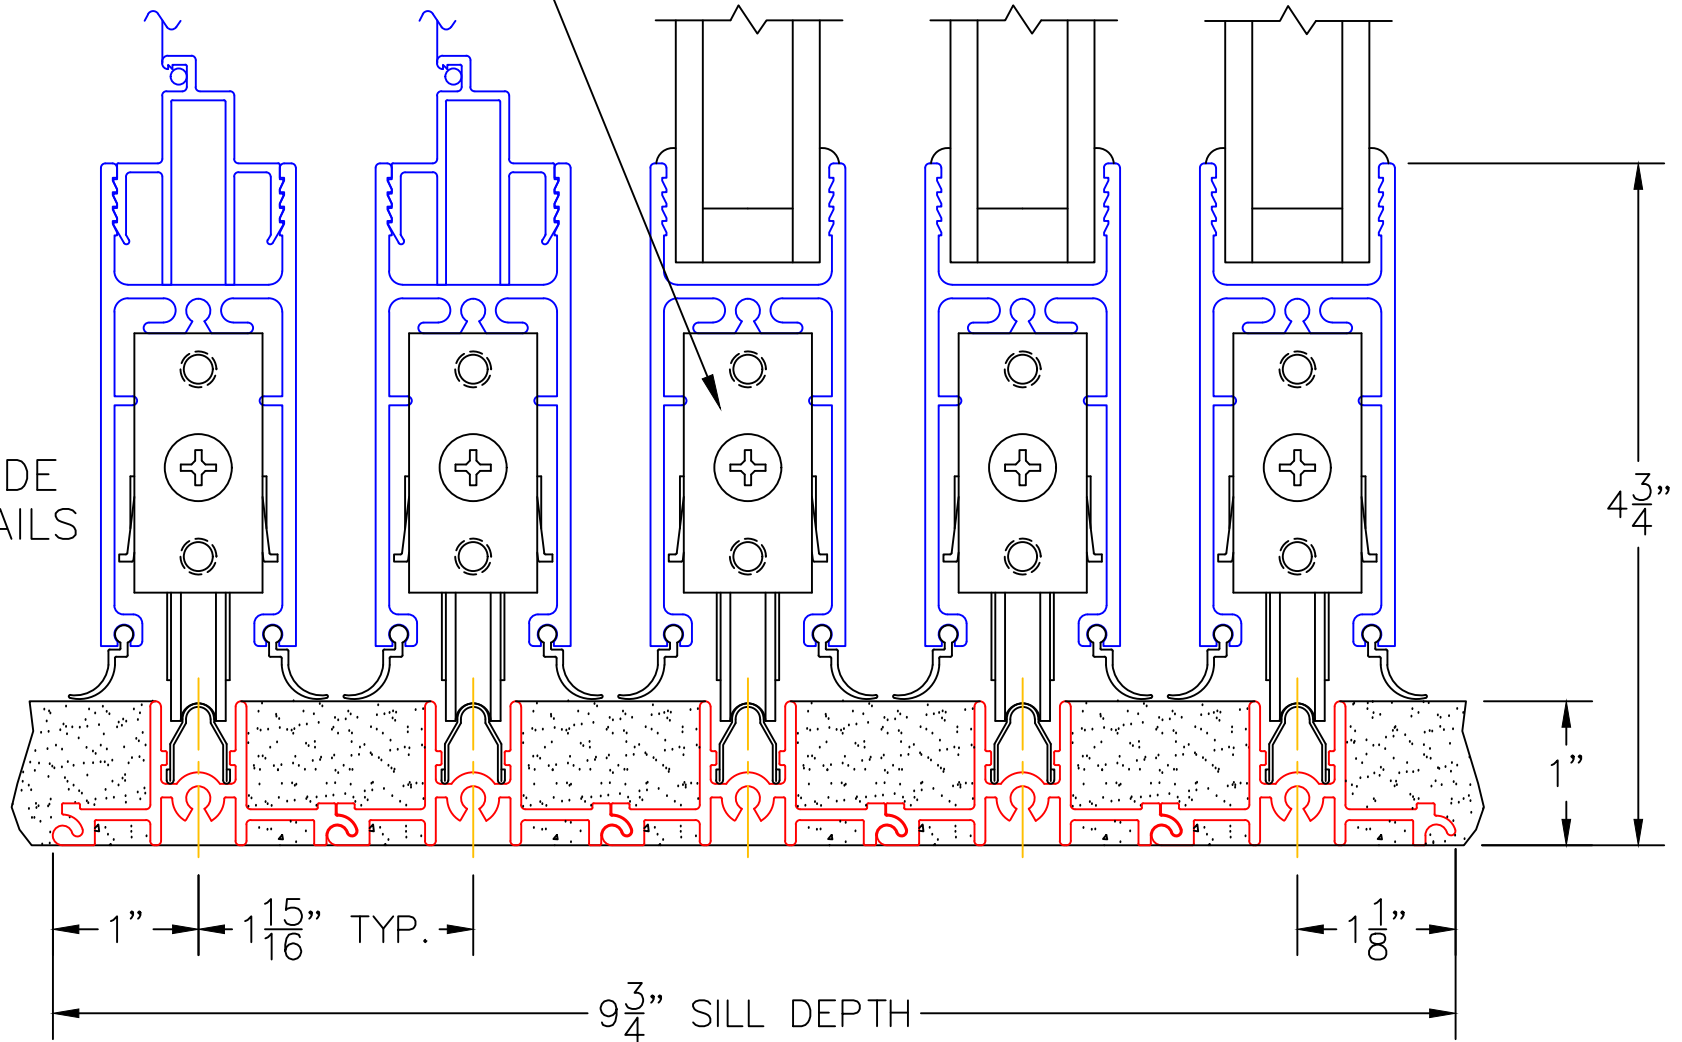

(USE RULER TO SCALE DIMENSIONS IN INCHES)

SCALE: 3/4

XXX DOOR
HIDDEN TRACK

A2 ROLLERS

EXTERIOR

2

MULTI-SLIDE
HEAD DETAILS