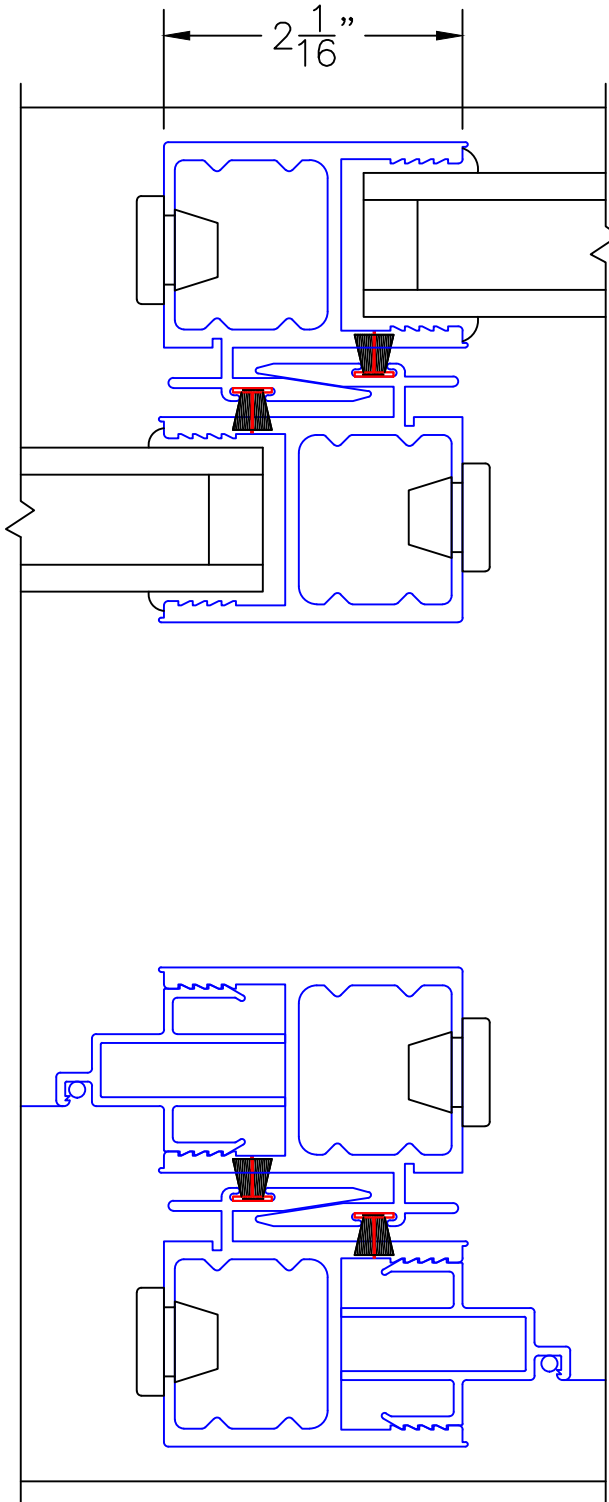

MULTI-SLIDE DOOR W/SCREENS DETAILS

(USE RULER TO SCALE DIMENSIONS IN INCHES)
SCALE: 1/4

NOTE: CENTERLINES ARE NOT DIVIDED EQUALLY; CONFIRM CENTERLINES WHEN REQUIRED.

-GLASS PENETRATION: 11/16"
-FOR ADDITIONAL OPTIONS AND UPGRADES
SEE DRAWINGS 1050-07

A2 ROLLERS

EXTERIOR

2

MULTI-SLIDE
HEAD DETAILS

(USE RULER TO SCALE DIMENSIONS IN INCHES)

SCALE: 3/4

XXX DOOR
HIDDEN TRACK

(USE RULER TO SCALE DIMENSIONS IN INCHES)

SCALE: 3/4

XXX DOOR
HIDDEN TRACK

2 1/16"

4

INTERLOCKERS

EXTERIOR

(USE RULER TO SCALE DIMENSIONS IN INCHES)

SCALE: 3/4

XXX DOOR
HIDDEN TRACK

2 1/16"

5

INTERLOCKERS

EXTERIOR

(USE RULER TO SCALE DIMENSIONS IN INCHES)

SCALE: 3/4

XXX DOOR
HIDDEN TRACK