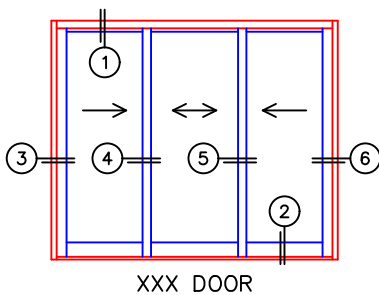

MULTI-SLIDE DOOR W/SCREENS DETAILS

(USE RULER TO SCALE DIMENSIONS IN INCHES)
SCALE: 1/4

NOTE: CENTERLINES ARE NOT DIVIDED EQUALLY; CONFIRM CENTERLINES WHEN REQUIRED.

-GLASS PENETRATION: 11/16"
-FOR ADDITIONAL OPTIONS AND UPGRADES
SEE DRAWINGS 1050-07

NOTE: PANELS DO NOT FLUSH STACK

(USE RULER TO SCALE DIMENSIONS IN INCHES)

SCALE: 3/4

XXX DOOR
HIDDEN TRACK

MULTI-SLIDE
HEAD DETAILS

(USE RULER TO SCALE DIMENSIONS IN INCHES)

SCALE: 3/4

XXX DOOR
HIDDEN TRACK

A2 ROLLERS

EXTERIOR

2

MULTI-SLIDE
HEAD DETAILS

(USE RULER TO SCALE DIMENSIONS IN INCHES)

SCALE: 3/4

XXX DOOR
HIDDEN TRACK

(USE RULER TO SCALE DIMENSIONS IN INCHES)

SCALE: 3/4

XXX DOOR
HIDDEN TRACK

2 1/16"

4

INTERLOCKERS

EXTERIOR

(USE RULER TO SCALE DIMENSIONS IN INCHES)

SCALE: 3/4