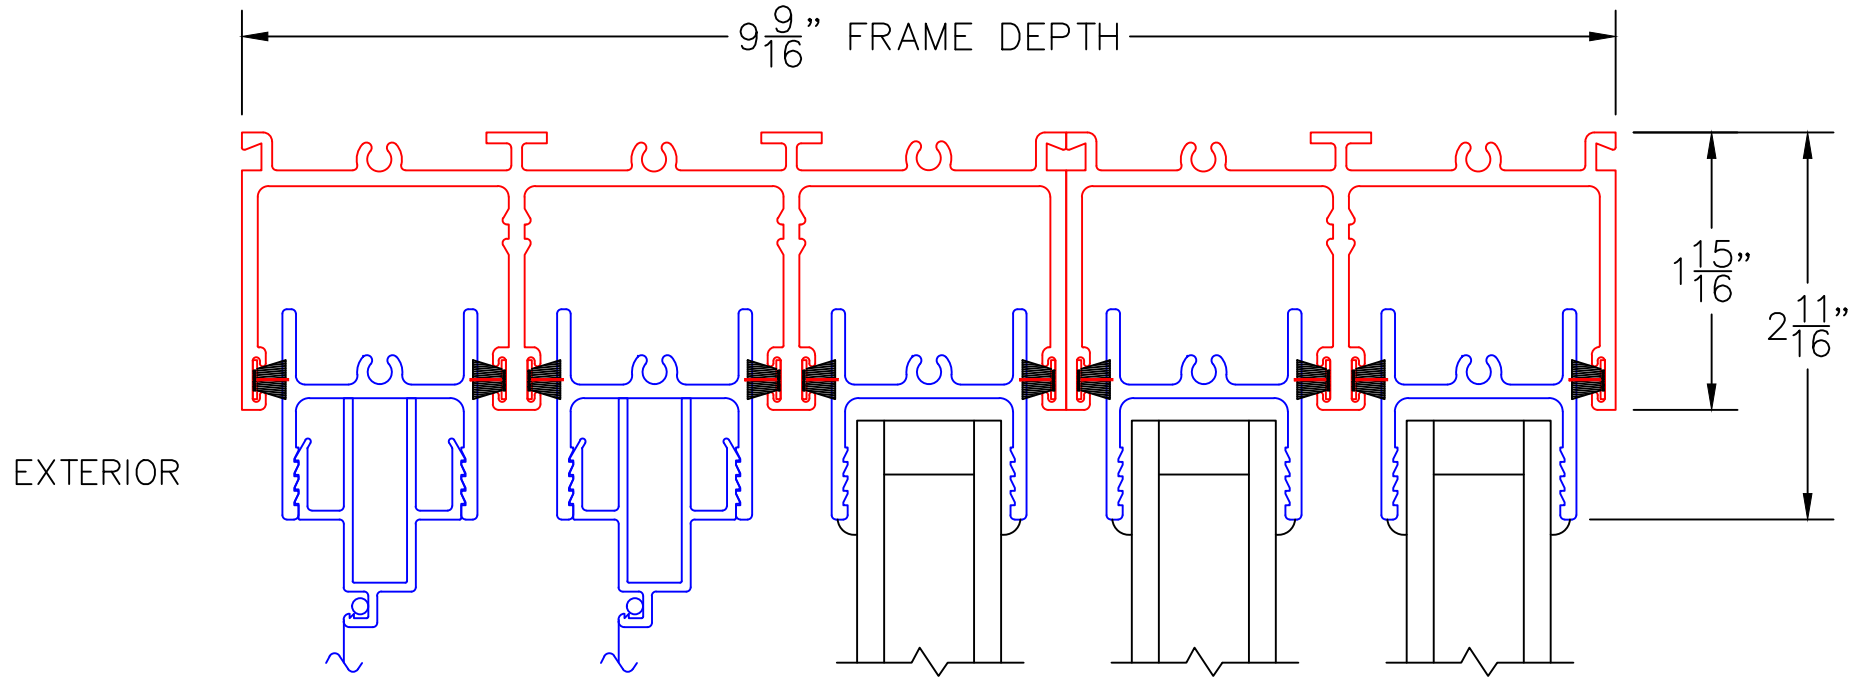

MULTI-SLIDE DOOR W/SCREENS DETAILS

(USE RULER TO SCALE DIMENSIONS IN INCHES)
SCALE: 1/4

NOTE: CENTERLINES ARE NOT DIVIDED EQUALLY; CONFIRM CENTERLINES WHEN REQUIRED.

-GLASS PENETRATION: 11/16"
-FOR ADDITIONAL OPTIONS AND UPGRADES
SEE DRAWINGS 1050-07

NOTE: PANELS DO NOT FLUSH STACK

(USE RULER TO SCALE DIMENSIONS IN INCHES)

SCALE: 3/4

XXX DOOR
HIDDEN TRACK

MULTI-SLIDE
HEAD DETAILS

(USE RULER TO SCALE DIMENSIONS IN INCHES)

SCALE: 3/4

XXX DOOR
HIDDEN TRACK

SCALE: 3/4

XXX DOOR
HIDDEN TRACK

2 1/16"

4

INTERLOCKERS

EXTERIOR

(USE RULER TO SCALE DIMENSIONS IN INCHES)

SCALE: 3/4

XXX DOOR
HIDDEN TRACK

2 1/16"

5

INTERLOCKERS

EXTERIOR

(USE RULER TO SCALE DIMENSIONS IN INCHES)

SCALE: 3/4

XXX DOOR
HIDDEN TRACK