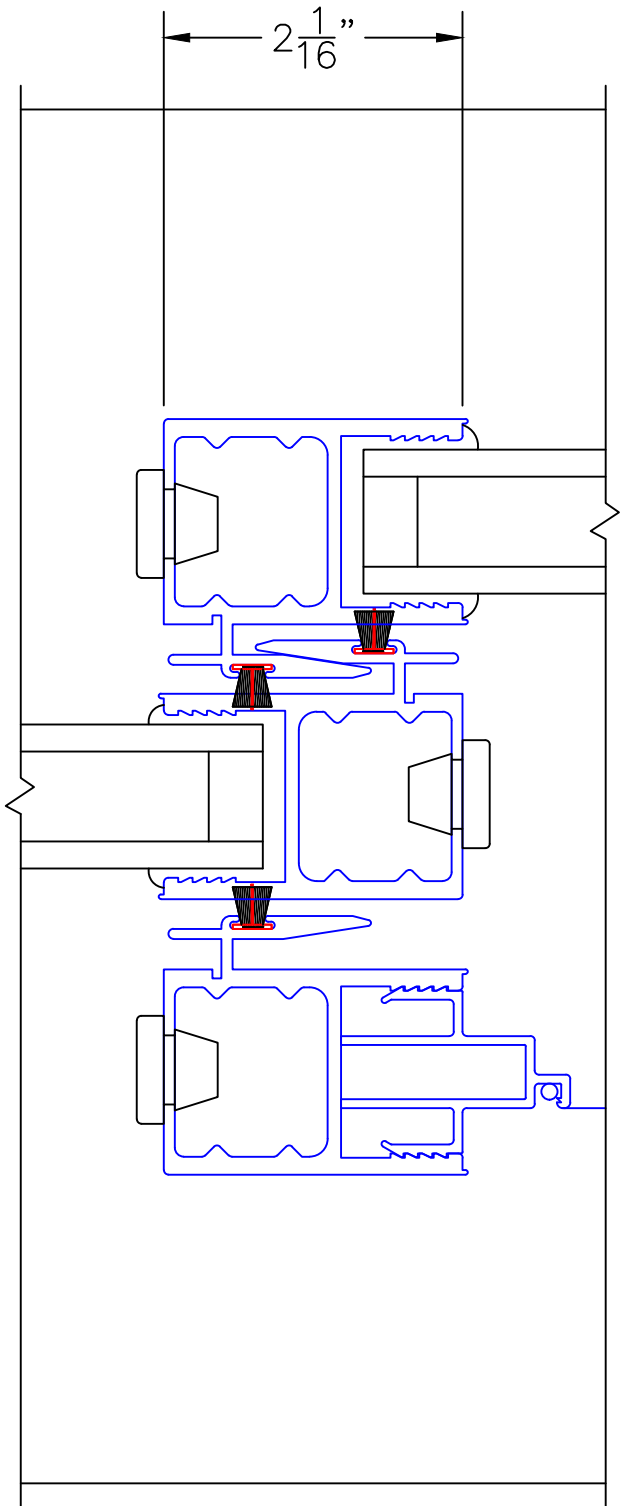

MULTI-SLIDE DOOR W/SCREENS DETAILS

(USE RULER TO SCALE DIMENSIONS IN INCHES)
SCALE: 1/4

NOTE: CENTERLINES ARE NOT DIVIDED EQUALLY; CONFIRM CENTERLINES WHEN REQUIRED.

-GLASS PENETRATION: 11/16"
-FOR ADDITIONAL OPTIONS AND UPGRADES
SEE DRAWINGS 1050-07

NOTE: PANELS DO NOT FLUSH STACK

(USE RULER TO SCALE DIMENSIONS IN INCHES)

SCALE: 3/4

XXX DOOR
HIDDEN TRACK

MULTI-SLIDE
HEAD DETAILS

(USE RULER TO SCALE DIMENSIONS IN INCHES)

SCALE: 3/4

XXX DOOR
HIDDEN TRACK

A2 ROLLERS

EXTERIOR

2

MULTI-SLIDE
HEAD DETAILS

(USE RULER TO SCALE DIMENSIONS IN INCHES)

SCALE: 3/4

XXX DOOR
HIDDEN TRACK

(USE RULER TO SCALE DIMENSIONS IN INCHES)

SCALE: 3/4

XXX DOOR
HIDDEN TRACK

2 1/16"

4

INTERLOCKERS

EXTERIOR

(USE RULER TO SCALE DIMENSIONS IN INCHES)

SCALE: 3/4