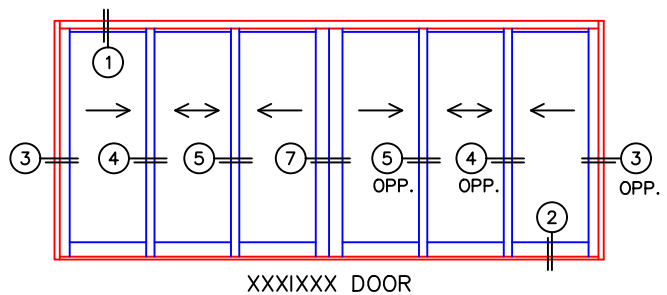

MULTI-SLIDE DOOR W/SCREENS DETAILS

(USE RULER TO SCALE DIMENSIONS IN INCHES)
SCALE: 1/4

NOTE: CENTERLINES ARE NOT DIVIDED EQUALLY; CONFIRM CENTERLINES WHEN REQUIRED.

-GLASS PENETRATION: 11/16"
-FOR ADDITIONAL OPTIONS AND UPGRADES
SEE DRAWINGS 1050-07

NOTE: PANELS DO NOT FLUSH STACK

(USE RULER TO SCALE DIMENSIONS IN INCHES)

SCALE: 3/4

XXX DOOR
HIDDEN TRACK

MULTI-SLIDE
HEAD DETAILS

(USE RULER TO SCALE DIMENSIONS IN INCHES)

SCALE: 3/4

XXX DOOR
HIDDEN TRACK

A2 ROLLERS

EXTERIOR

2

MULTI-SLIDE
HEAD DETAILS

(USE RULER TO SCALE DIMENSIONS IN INCHES)

SCALE: 3/4

XXX DOOR
HIDDEN TRACK

(USE RULER TO SCALE DIMENSIONS IN INCHES)

XXX DOOR
HIDDEN TRACK

2 1/16"

5

INTERLOCKERS

EXTERIOR

(USE RULER TO SCALE DIMENSIONS IN INCHES)

SCALE: 3/4

XXX DOOR
HIDDEN TRACK