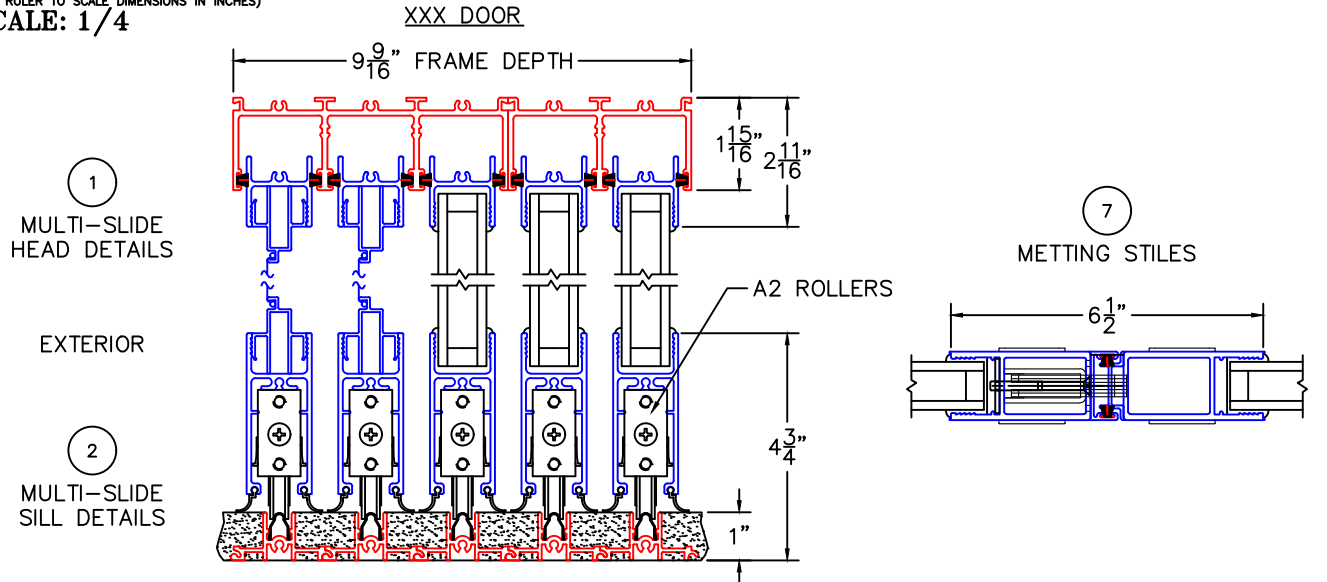

MULTI-SLIDE DOOR W/SCREENS DETAILS

(USE RULER TO SCALE DIMENSIONS IN INCHES)
SCALE: 1/4

NOTE: CENTERLINES ARE NOT DIVIDED EQUALLY; CONFIRM CENTERLINES WHEN REQUIRED.

-GLASS PENETRATION: 11/16"
-FOR ADDITIONAL OPTIONS AND UPGRADES
SEE DRAWINGS 1050-07

NOTE: PANELS DO NOT FLUSH STACK

(USE RULER TO SCALE DIMENSIONS IN INCHES)

SCALE: 3/4

XXX DOOR
HIDDEN TRACK

MULTI-SLIDE
HEAD DETAILS

(USE RULER TO SCALE DIMENSIONS IN INCHES)

SCALE: 3/4

XXX DOOR
HIDDEN TRACK

SCALE: 3/4

XXX DOOR
HIDDEN TRACK

2 1/16"

4

INTERLOCKERS

EXTERIOR

(USE RULER TO SCALE DIMENSIONS IN INCHES)

SCALE: 3/4

XXX DOOR
HIDDEN TRACK

2 1/16"

5

INTERLOCKERS

EXTERIOR

(USE RULER TO SCALE DIMENSIONS IN INCHES)

SCALE: 3/4

XXX DOOR
HIDDEN TRACK