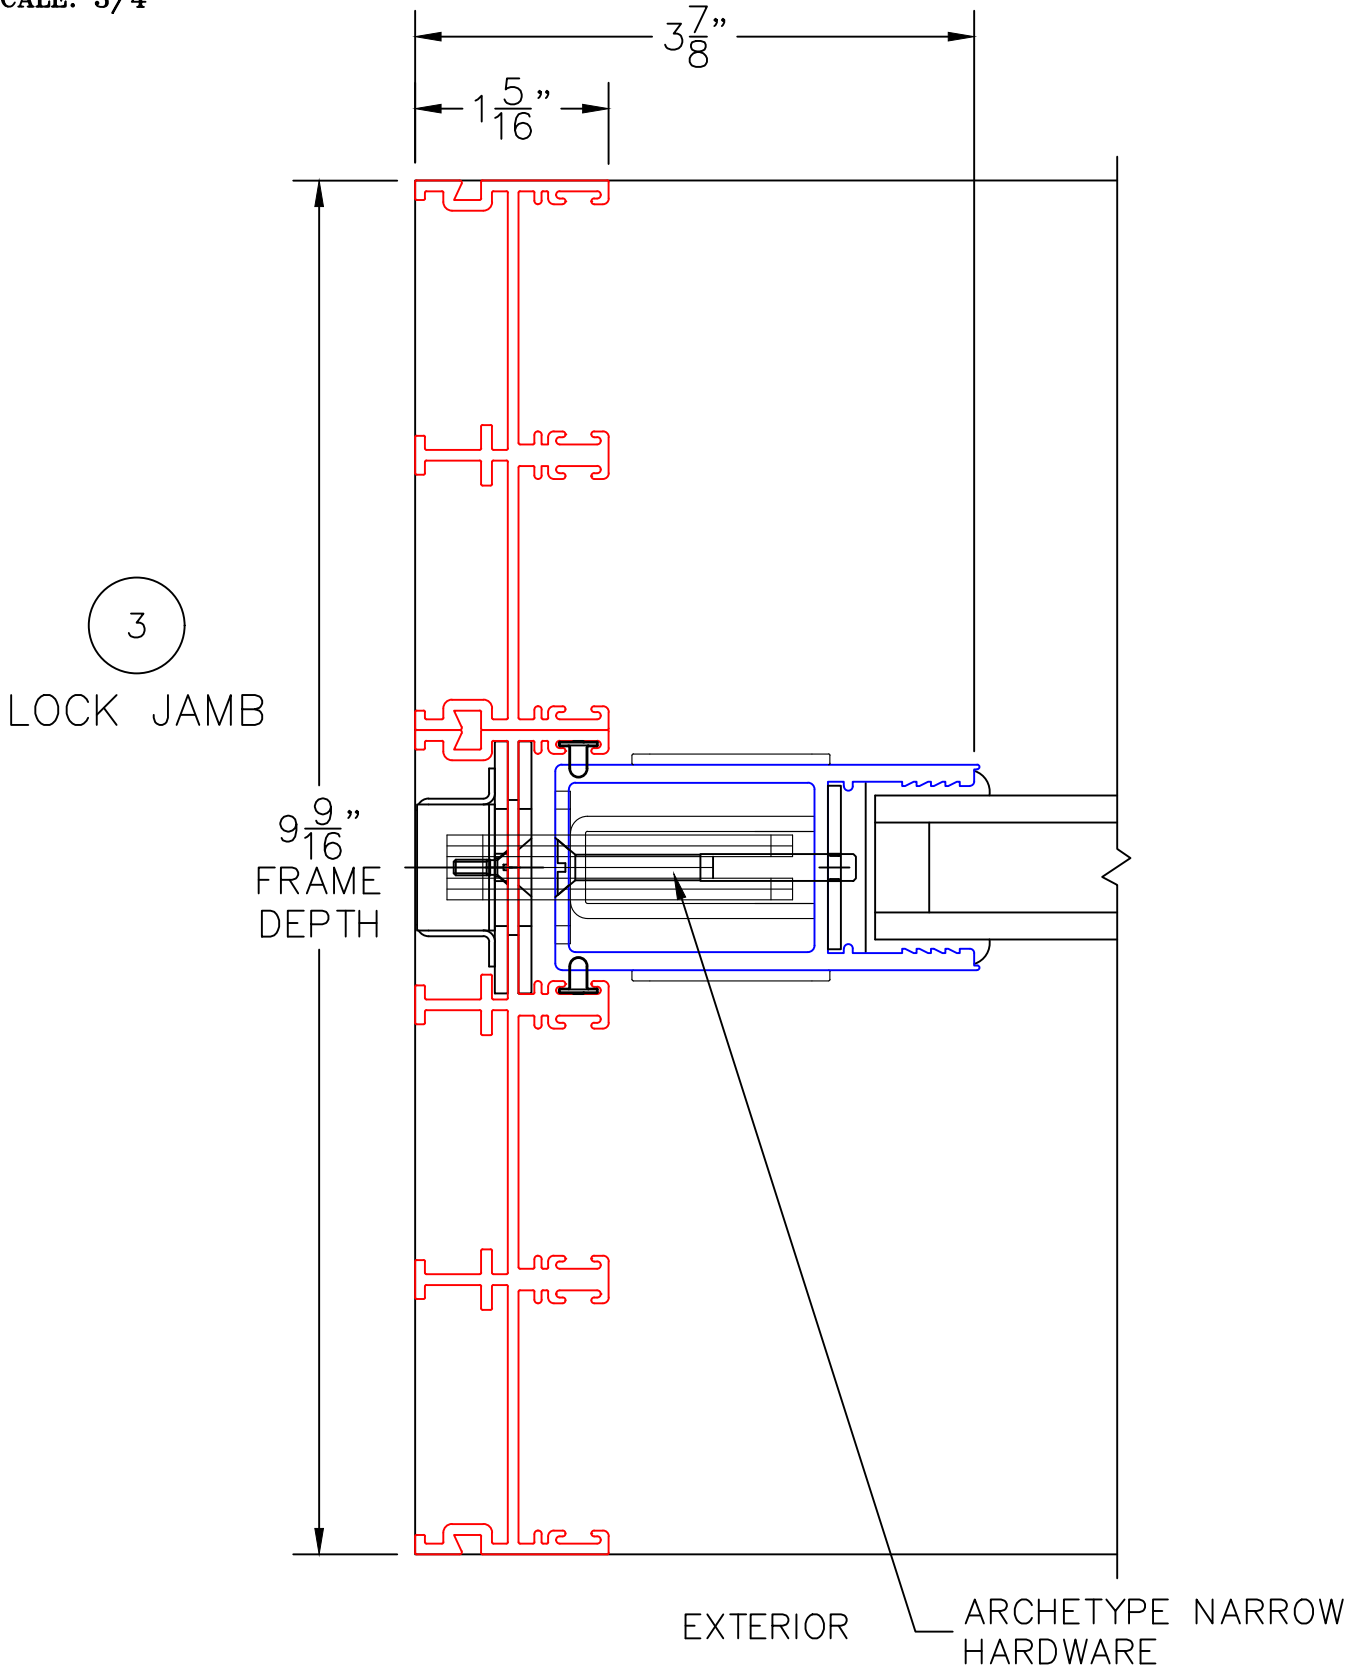

MULTI-SLIDE DOOR W/SCREENS DETAILS

(USE RULER TO SCALE DIMENSIONS IN INCHES)
SCALE: 1/4

NOTE: CENTERLINES ARE NOT DIVIDED EQUALLY; CONFIRM CENTERLINES WHEN REQUIRED.

-GLASS PENETRATION: 11/16"
-FOR ADDITIONAL OPTIONS AND UPGRADES
SEE DRAWINGS 1050-07

A2 ROLLERS

EXTERIOR

2

MULTI-SLIDE
HEAD DETAILS

(USE RULER TO SCALE DIMENSIONS IN INCHES)

SCALE: 3/4

XXX DOOR
HIDDEN TRACK

(USE RULER TO SCALE DIMENSIONS IN INCHES)

SCALE: 3/4

XXX DOOR
HIDDEN TRACK

2 1/16"

4

INTERLOCKERS

EXTERIOR

(USE RULER TO SCALE DIMENSIONS IN INCHES)

SCALE: 3/4

XXX DOOR
HIDDEN TRACK

2 1/16"

5

INTERLOCKERS

EXTERIOR

(USE RULER TO SCALE DIMENSIONS IN INCHES)

SCALE: 3/4

XXX DOOR
HIDDEN TRACK