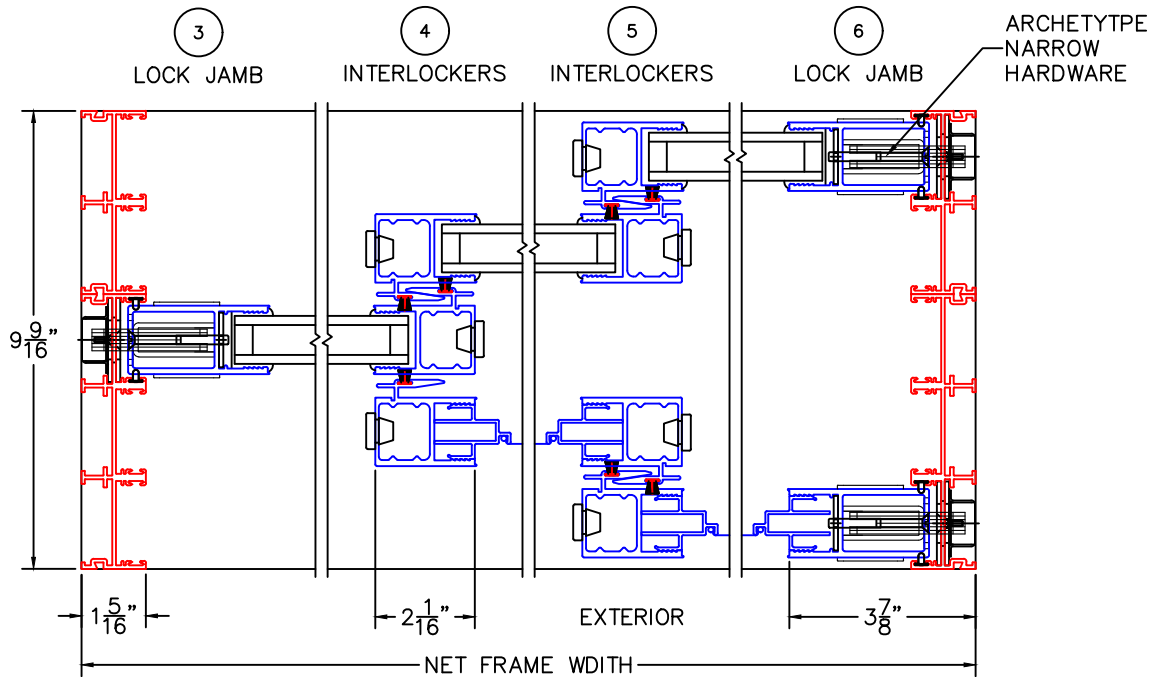

MULTI-SLIDE DOOR W/SCREENS DETAILS

(USE RULER TO SCALE DIMENSIONS IN INCHES)
SCALE: 1/4

NOTE: CENTERLINES ARE NOT DIVIDED EQUALLY; CONFIRM CENTERLINES WHEN REQUIRED.

-GLASS PENETRATION: 11/16"
-FOR ADDITIONAL OPTIONS AND UPGRADES
SEE DRAWINGS 1050-07

NOTE: PANELS DO NOT FLUSH STACK

(USE RULER TO SCALE DIMENSIONS IN INCHES)

SCALE: 3/4

XXX DOOR
HIDDEN TRACK

MULTI-SLIDE
HEAD DETAILS

(USE RULER TO SCALE DIMENSIONS IN INCHES)

SCALE: 3/4

XXX DOOR
HIDDEN TRACK

SCALE: 3/4

XXX DOOR
HIDDEN TRACK

2 1/16"

4

INTERLOCKERS

EXTERIOR

(USE RULER TO SCALE DIMENSIONS IN INCHES)

SCALE: 3/4