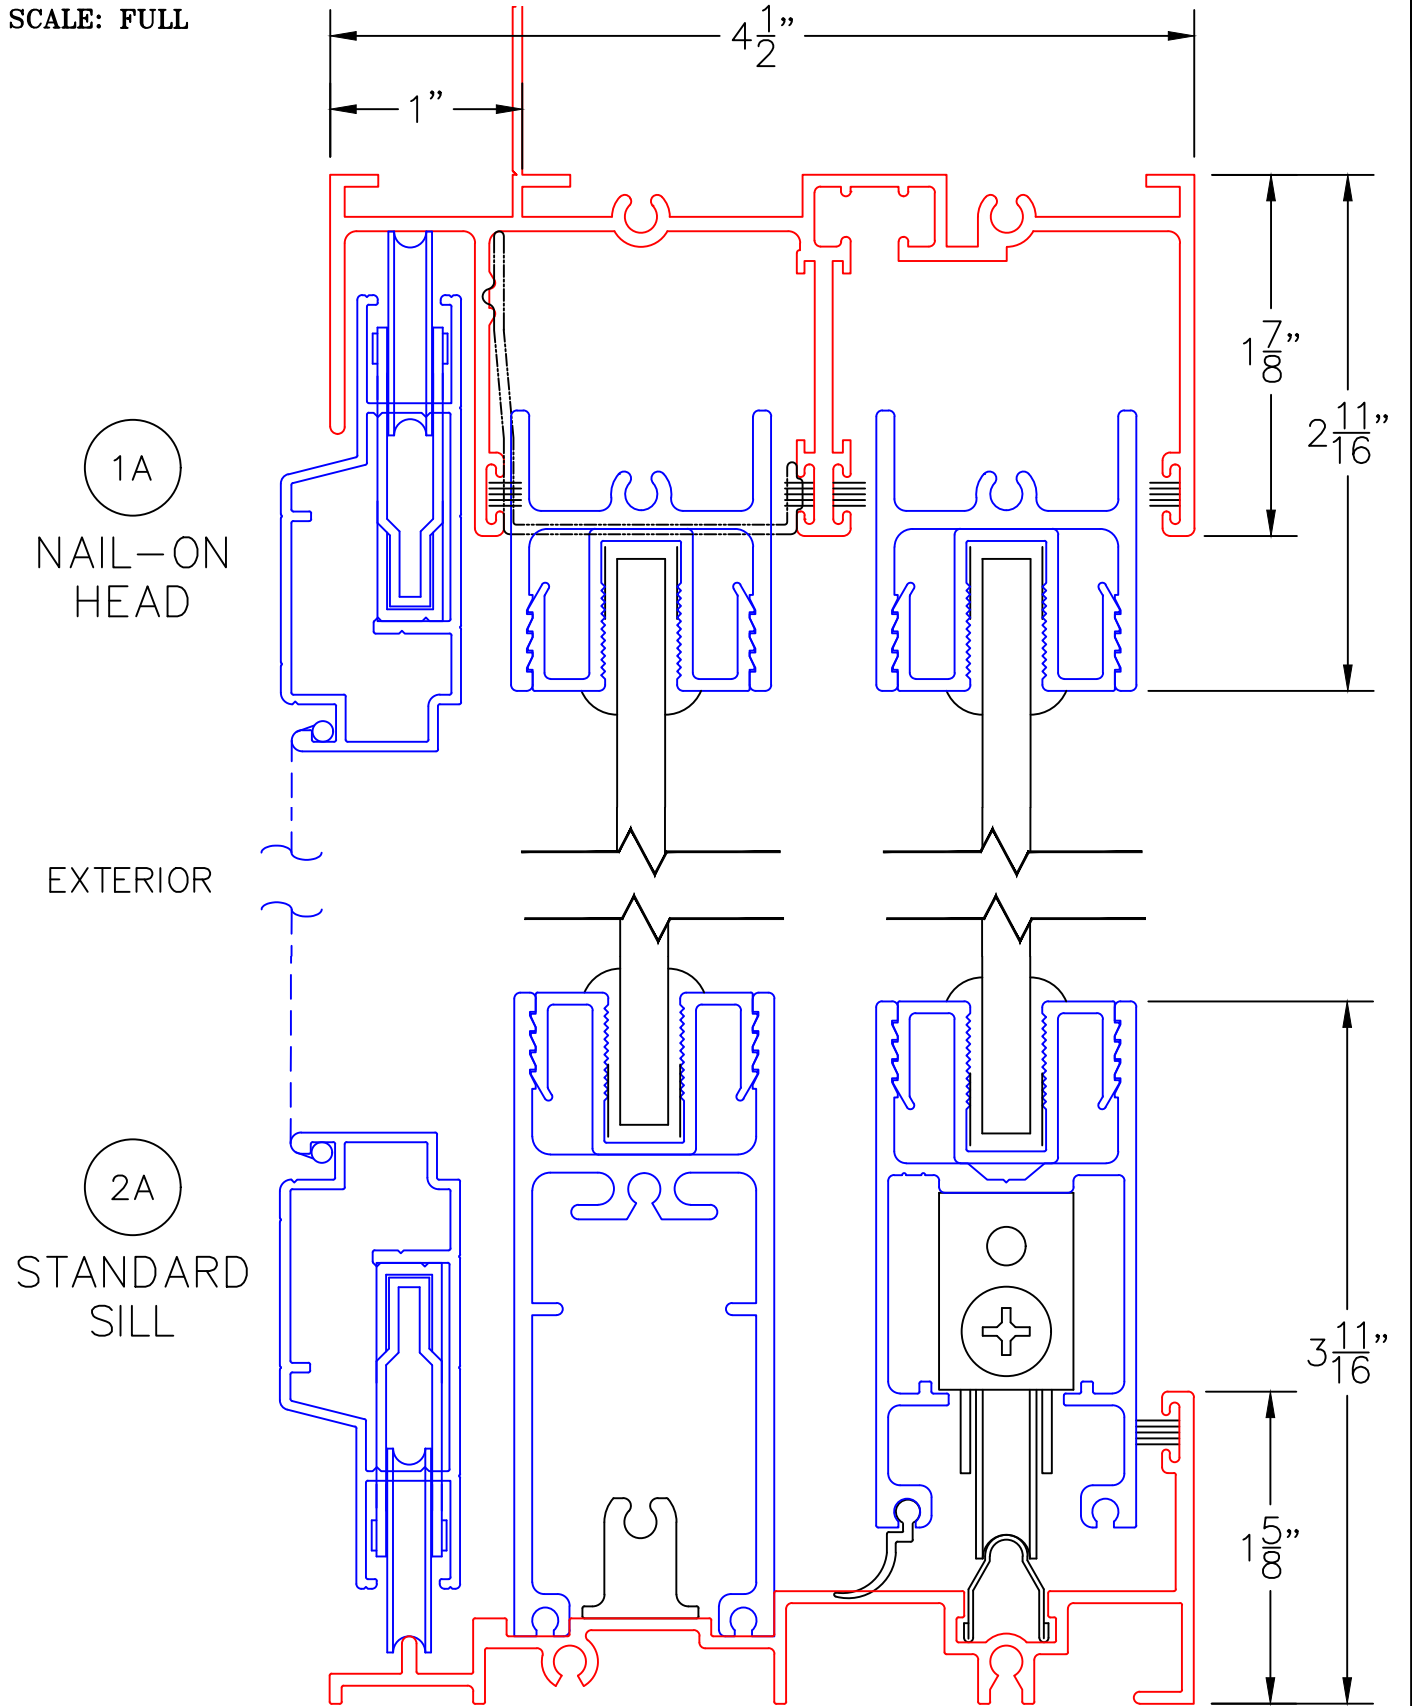

(USE RULER TO SCALE DIMENSIONS IN INCHES)

SCALE: 1/4"

SLIDING DOOR DETAILS
1" INSULATED AND
1/4" SINGLE GLAZING SHOWN

NOTE: CENTERLINES ARE NOT DIVIDED EQUALLY; CONFIRM CENTERLINES WHEN REQUIRED.

-GLASS PENETRATION: 11/16"
-EXTERIOR RATED PRODUCTS HAVE WEEP SLOTS ON HORIZONTAL SILLS.

0 0.5 1
(USE RULER TO SCALE DIMENSIONS IN INCHES)
SCALE: FULL

SLIDING DOOR DETAILS
1" INSULATED GLAZING

0 0.5 1
(USE RULER TO SCALE DIMENSIONS IN INCHES)
SCALE: FULL

SLIDING DOOR DETAILS
1/4" SINGLE GLAZING

0 0.5 1
(USE RULER TO SCALE DIMENSIONS IN INCHES)
SCALE: FULL

SLIDING DOOR DETAILS 1" INSULATED GLAZING

0 0.5 1
(USE RULER TO SCALE DIMENSIONS IN INCHES)
SCALE: FULL

SLIDING DOOR DETAILS
1" INSULATED GLAZING