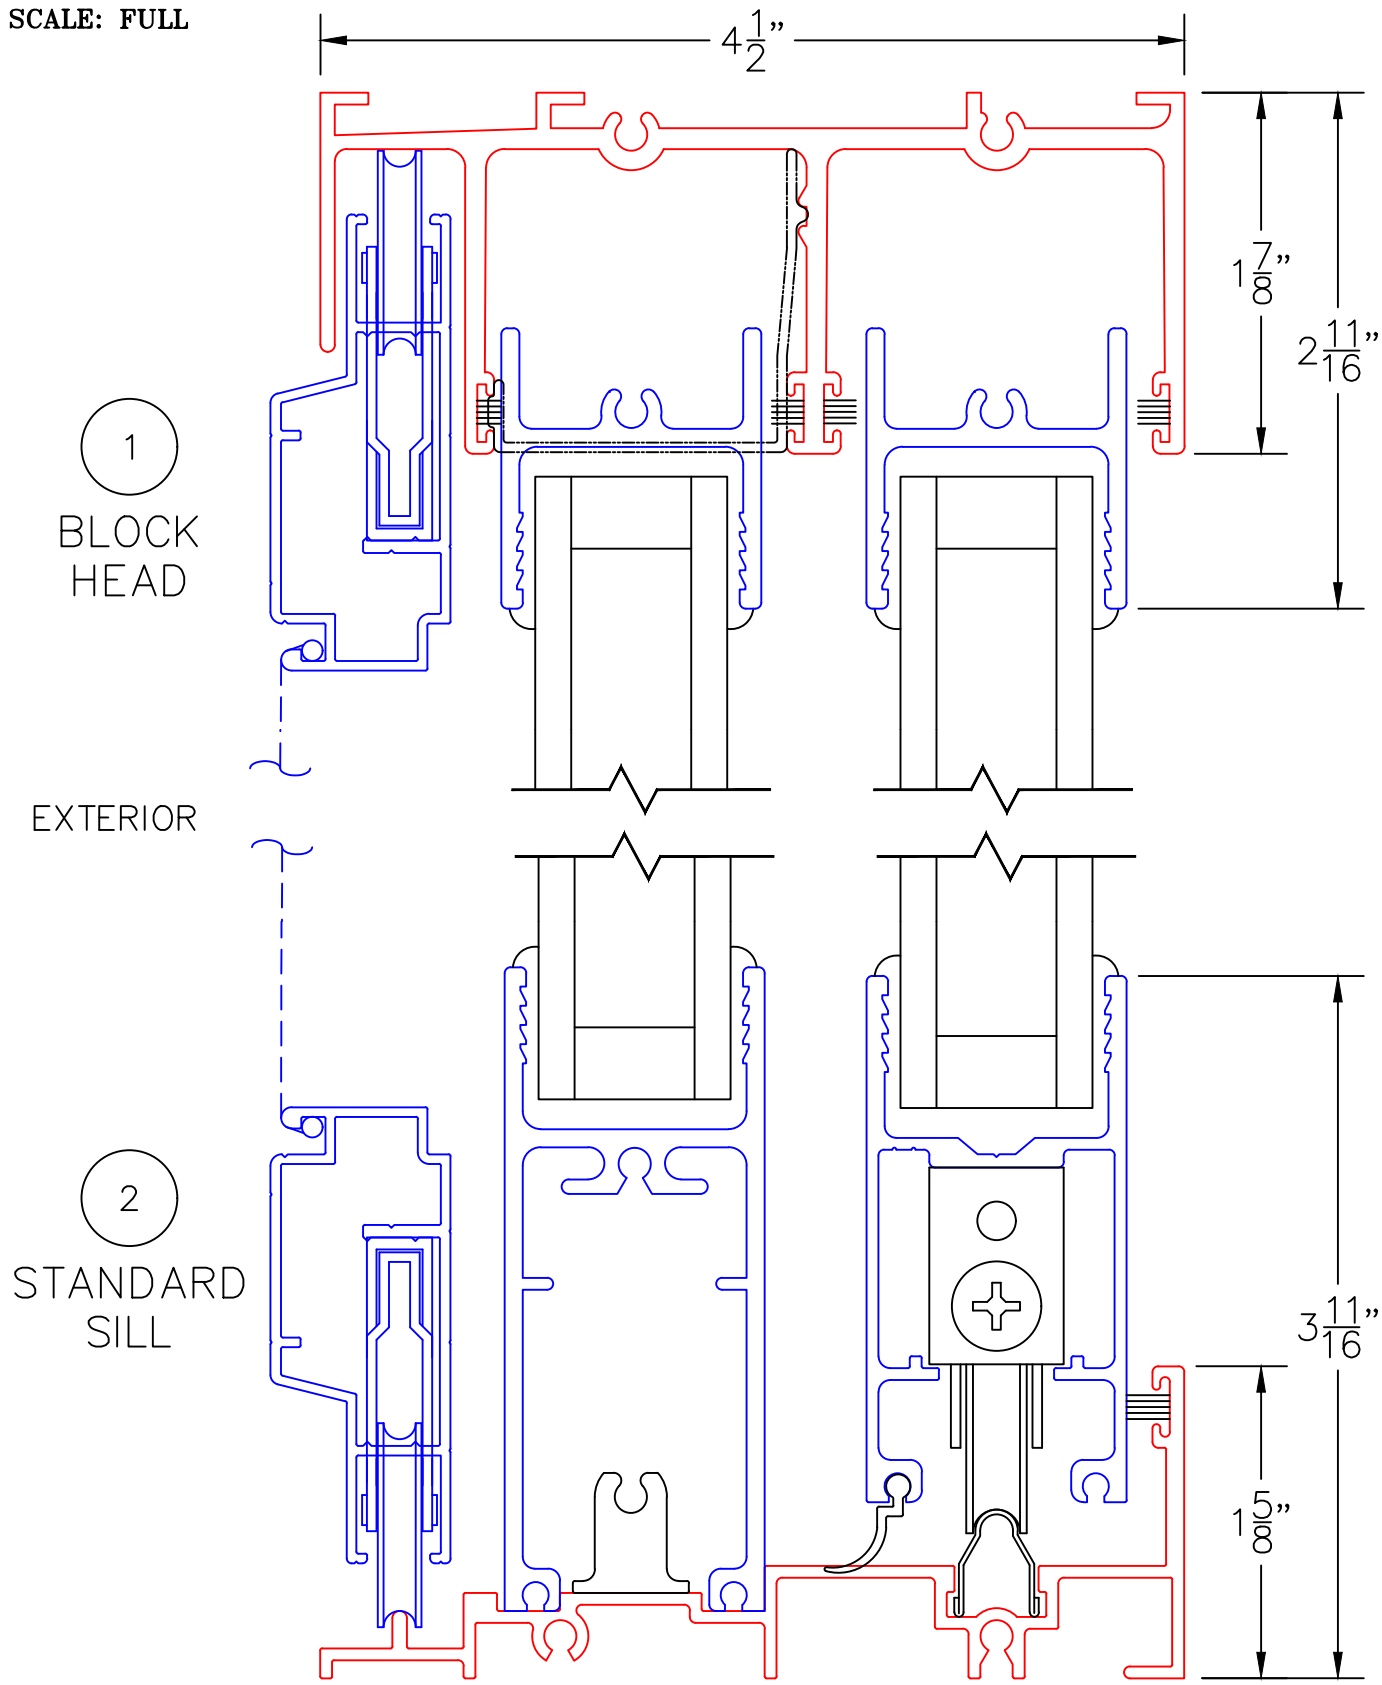

(USE RULER TO SCALE DIMENSIONS IN INCHES)

SCALE: 1/4"

SLIDING DOOR DETAILS
1" INSULATED AND
1/4" SINGLE GLAZING SHOWN

NOTE: CENTERLINES ARE NOT DIVIDED EQUALLY; CONFIRM CENTERLINES WHEN REQUIRED.

-GLASS PENETRATION: 11/16"
-EXTERIOR RATED PRODUCTS HAVE WEEP SLOTS ON HORIZONTAL SILLS.

0 0.5 1
(USE RULER TO SCALE DIMENSIONS IN INCHES)
SCALE: FULL

SLIDING DOOR DETAILS
1" INSULATED GLAZING

0 0.5 1
(USE RULER TO SCALE DIMENSIONS IN INCHES)
SCALE: FULL

SLIDING DOOR DETAILS
1/4" SINGLE GLAZING

0 0.5 1
(USE RULER TO SCALE DIMENSIONS IN INCHES)
SCALE: FULL

SLIDING DOOR DETAILS 1" INSULATED GLAZING

0 0.5 1
(USE RULER TO SCALE DIMENSIONS IN INCHES)
SCALE: FULL

SLIDING DOOR DETAILS
1" INSULATED GLAZING