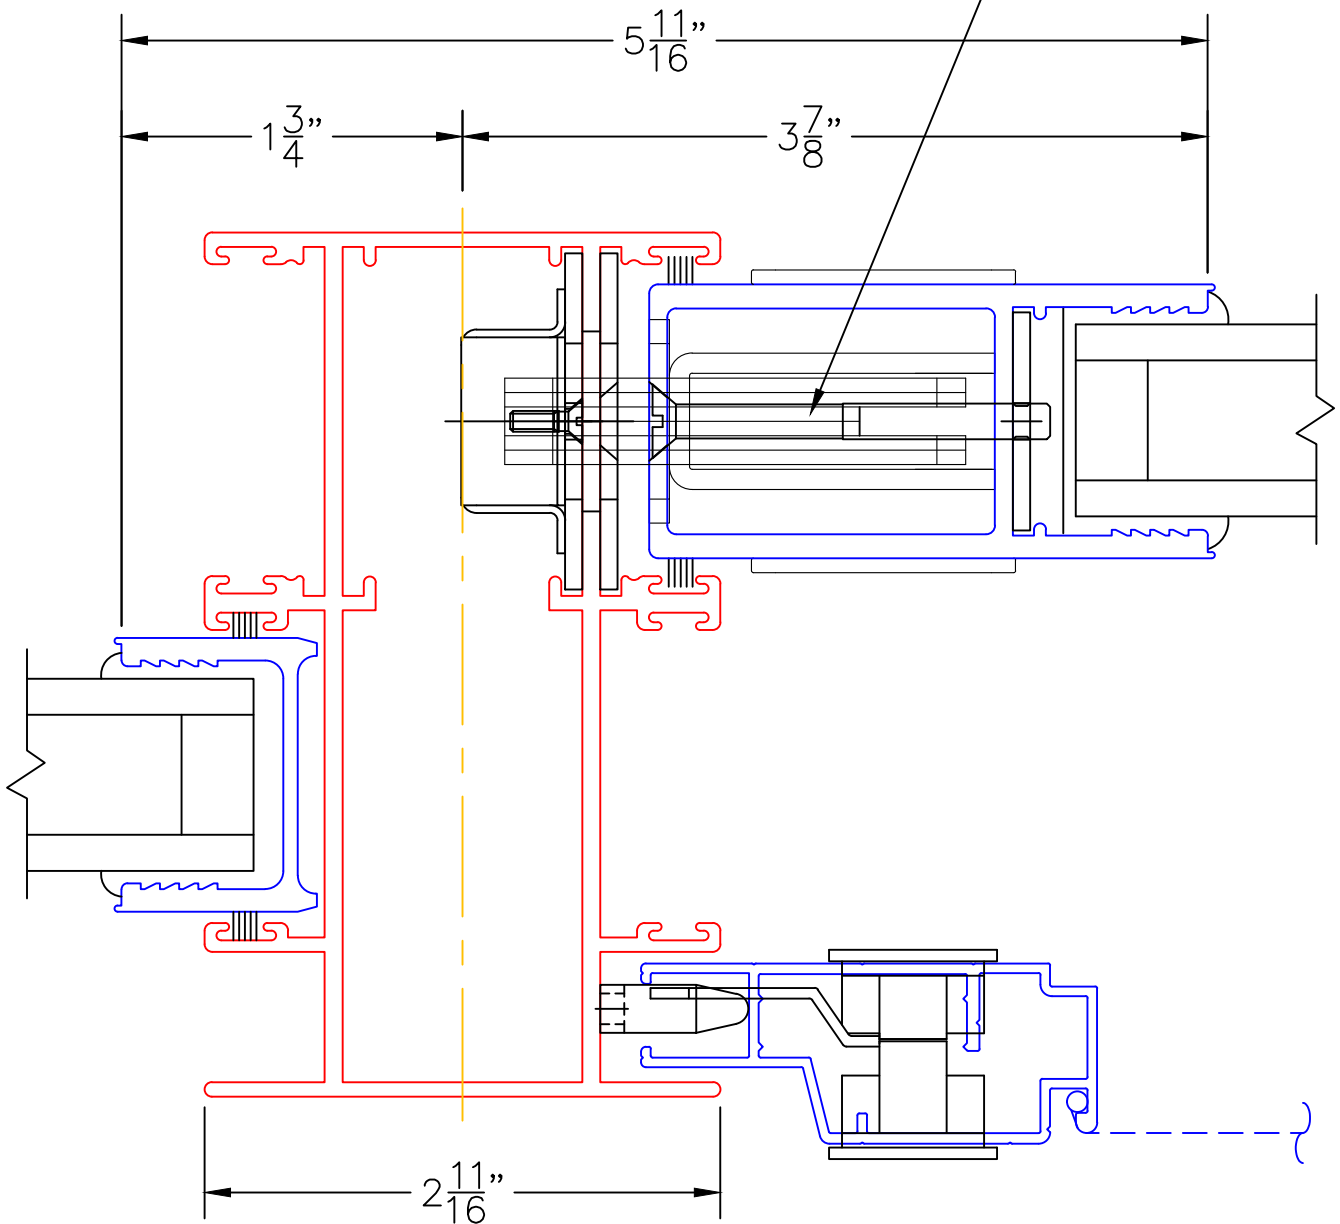

(USE RULER TO SCALE DIMENSIONS IN INCHES)

SCALE: 1/4"

SLIDING DOOR DETAILS
1" INSULATED AND
1/4" SINGLE GLAZING SHOWN

NOTE: CENTERLINES ARE NOT DIVIDED EQUALLY; CONFIRM CENTERLINES WHEN REQUIRED.

-GLASS PENETRATION: 11/16"
-EXTERIOR RATED PRODUCTS HAVE WEEP SLOTS ON HORIZONTAL SILLS.

0 0.5 1
(USE RULER TO SCALE DIMENSIONS IN INCHES)
SCALE: FULL

SLIDING DOOR DETAILS
1" INSULATED GLAZING

0 0.5 1
(USE RULER TO SCALE DIMENSIONS IN INCHES)
SCALE: FULL

SLIDING DOOR DETAILS
1/4" SINGLE GLAZING

0 0.5 1
(USE RULER TO SCALE DIMENSIONS IN INCHES)
SCALE: FULL

SLIDING DOOR DETAILS 1" INSULATED GLAZING

0 0.5 1
(USE RULER TO SCALE DIMENSIONS IN INCHES)
SCALE: FULL

SLIDING DOOR DETAILS
1" INSULATED GLAZING

6

OXO
FALSE JAMB

ARCHETYPE
NARROW
HARDWARE

EXTERIOR

SLIDING DOOR DETAILS 1" INSULATED GLAZING

0 0.5 1
(USE RULER TO SCALE DIMENSIONS IN INCHES)
SCALE: FULL

7

OXXO
MEETING STILES
W/YOKE ASSEMBLY