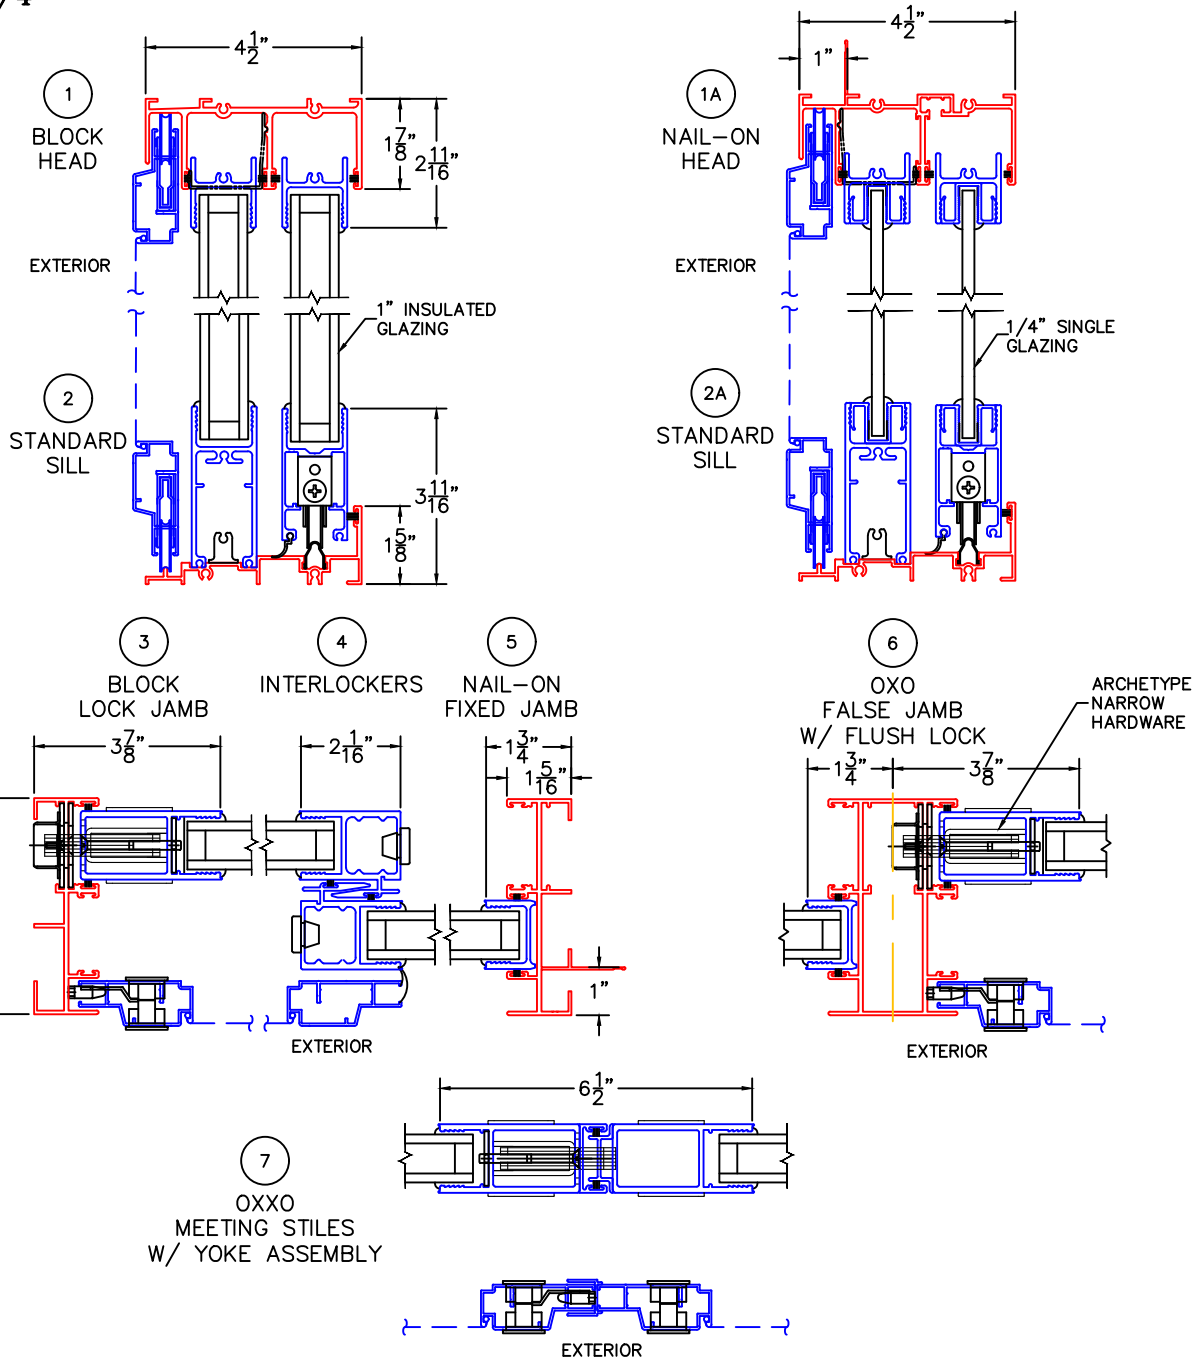

(USE RULER TO SCALE DIMENSIONS IN INCHES)

SCALE: 1/4"

SLIDING DOOR DETAILS
1" INSULATED AND
1/4" SINGLE GLAZING SHOWN

NOTE: CENTERLINES ARE NOT DIVIDED EQUALLY; CONFIRM CENTERLINES WHEN REQUIRED.

-GLASS PENETRATION: 11/16"
-EXTERIOR RATED PRODUCTS HAVE WEEP SLOTS ON HORIZONTAL SILLS.

0 0.5 1
(USE RULER TO SCALE DIMENSIONS IN INCHES)
SCALE: FULL

SLIDING DOOR DETAILS
1" INSULATED GLAZING

0 0.5 1
(USE RULER TO SCALE DIMENSIONS IN INCHES)
SCALE: FULL

SLIDING DOOR DETAILS
1/4" SINGLE GLAZING

0 0.5 1
(USE RULER TO SCALE DIMENSIONS IN INCHES)
SCALE: FULL

SLIDING DOOR DETAILS 1" INSULATED GLAZING

0 0.5 1
(USE RULER TO SCALE DIMENSIONS IN INCHES)
SCALE: FULL

SLIDING DOOR DETAILS
1" INSULATED GLAZING

ARCHETYPE
NARROW
HARDWARE

6 1/2"