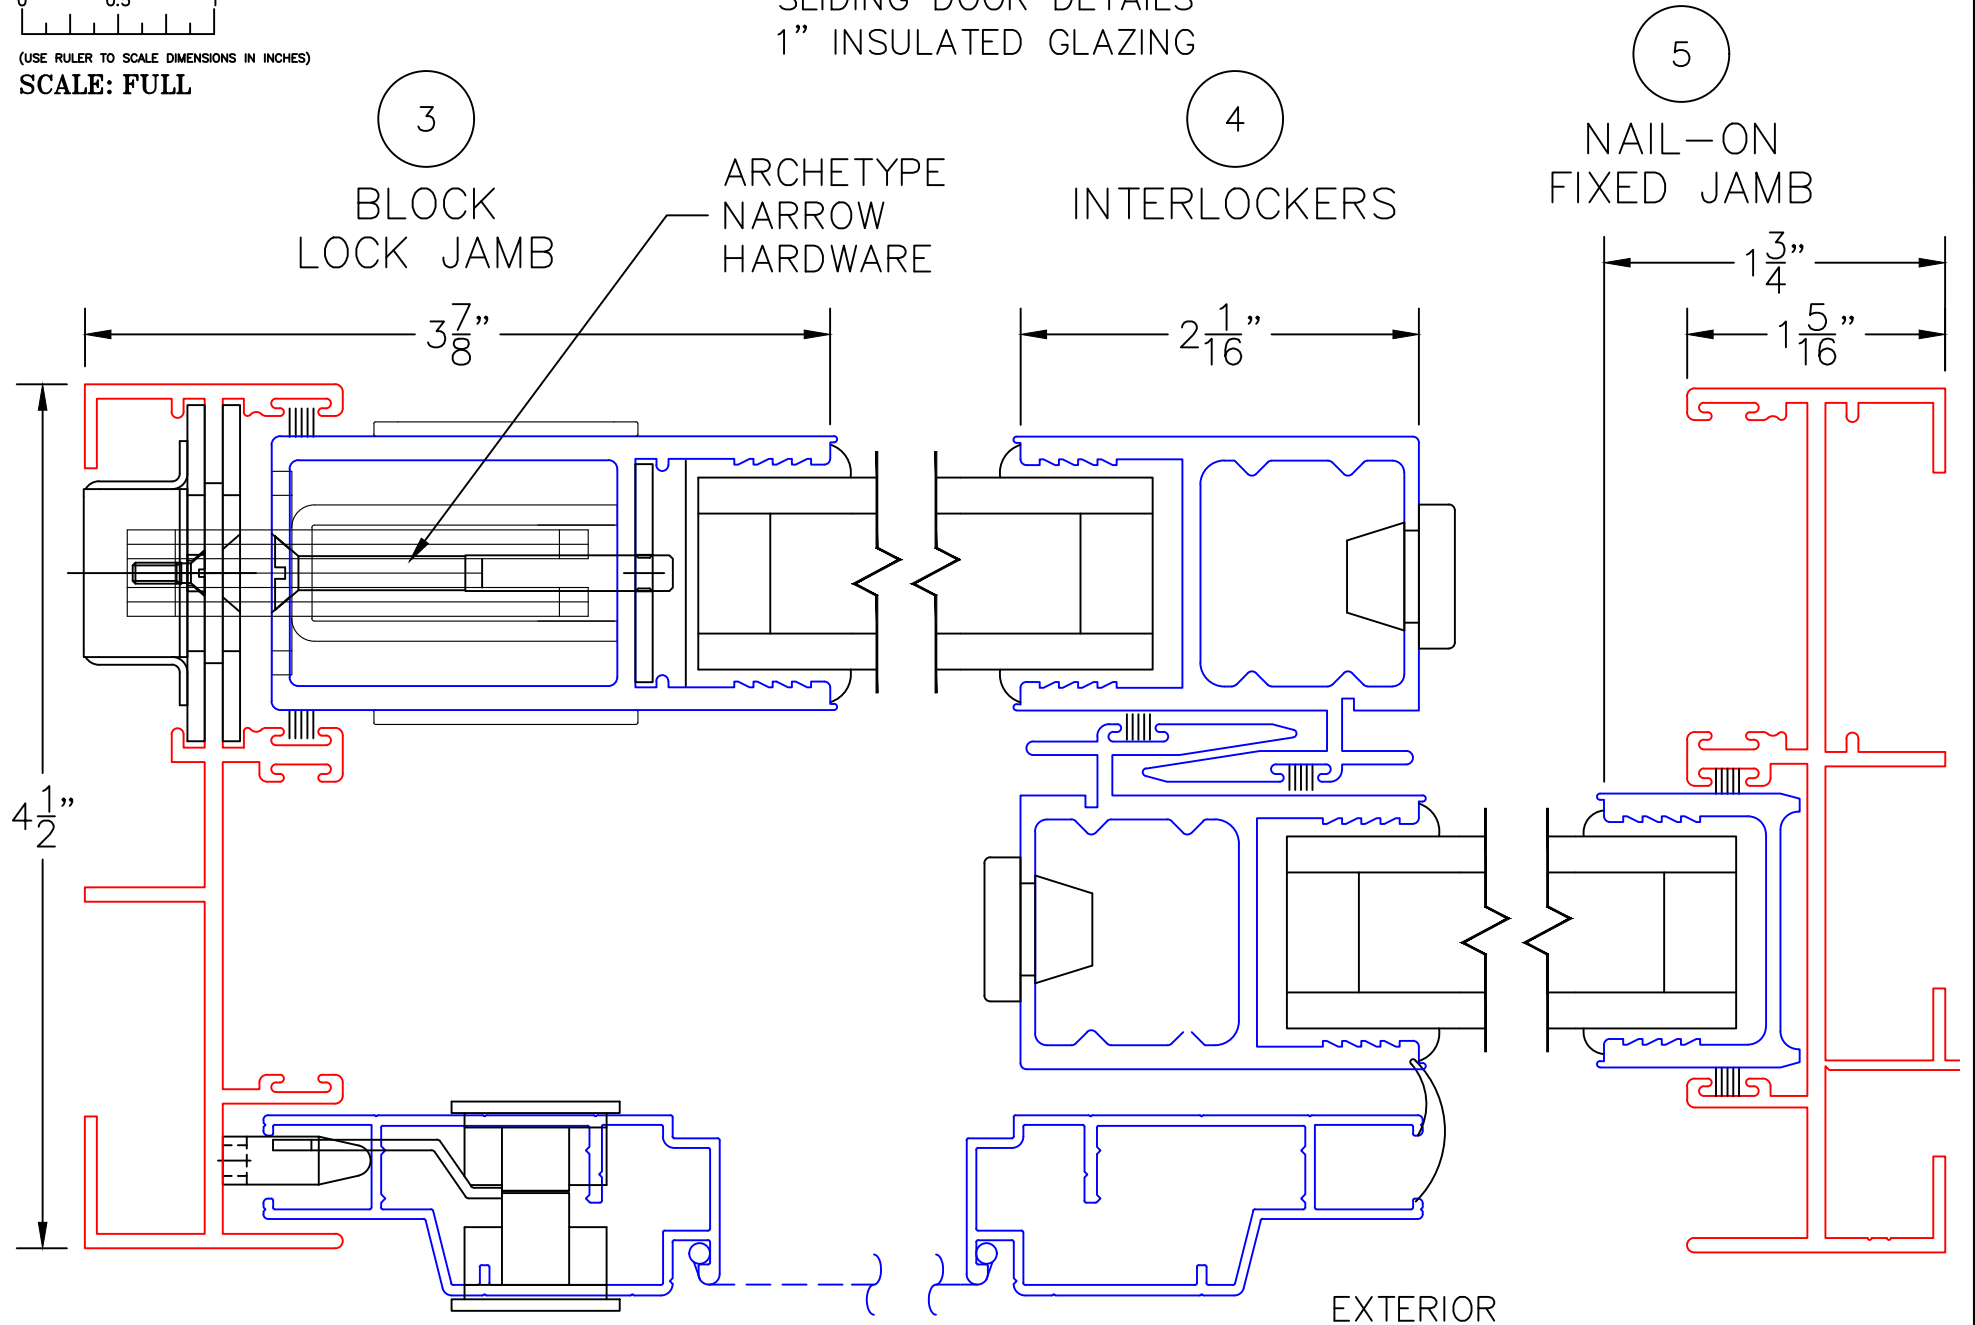

(USE RULER TO SCALE DIMENSIONS IN INCHES)

SCALE: 1/4"

SLIDING DOOR DETAILS
1" INSULATED AND
1/4" SINGLE GLAZING SHOWN

NOTE: CENTERLINES ARE NOT DIVIDED EQUALLY; CONFIRM CENTERLINES WHEN REQUIRED.

-GLASS PENETRATION: 11/16"
-EXTERIOR RATED PRODUCTS HAVE WEEP SLOTS ON HORIZONTAL SILLS.

0 0.5 1
(USE RULER TO SCALE DIMENSIONS IN INCHES)
SCALE: FULL

SLIDING DOOR DETAILS
1" INSULATED GLAZING

0 0.5 1
(USE RULER TO SCALE DIMENSIONS IN INCHES)
SCALE: FULL

SLIDING DOOR DETAILS
1/4" SINGLE GLAZING

0 0.5 1
(USE RULER TO SCALE DIMENSIONS IN INCHES)
SCALE: FULL

SLIDING DOOR DETAILS 1" INSULATED GLAZING

0 0.5 1
(USE RULER TO SCALE DIMENSIONS IN INCHES)
SCALE: FULL

SLIDING DOOR DETAILS
1" INSULATED GLAZING