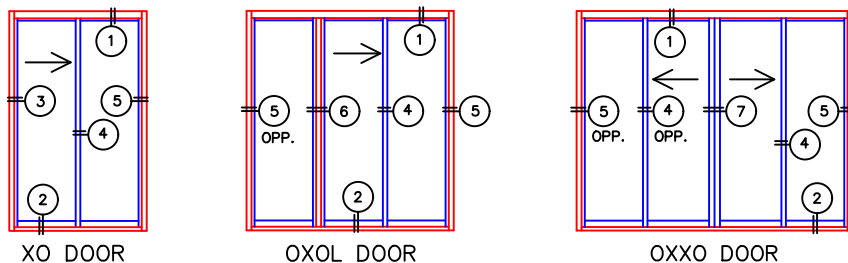

(USE RULER TO SCALE DIMENSIONS IN INCHES)

SCALE: 1/4"

SLIDING DOOR DETAILS
1" INSULATED AND
1/4" SINGLE GLAZING SHOWN

NOTE: CENTERLINES ARE NOT DIVIDED EQUALLY; CONFIRM CENTERLINES WHEN REQUIRED.

-GLASS PENETRATION: 11/16"
-EXTERIOR RATED PRODUCTS HAVE WEEP SLOTS ON HORIZONTAL SILLS.

0 0.5 1
(USE RULER TO SCALE DIMENSIONS IN INCHES)
SCALE: FULL

SLIDING DOOR DETAILS
1" INSULATED GLAZING

0 0.5 1
(USE RULER TO SCALE DIMENSIONS IN INCHES)
SCALE: FULL

SLIDING DOOR DETAILS
1/4" SINGLE GLAZING

0 0.5 1
(USE RULER TO SCALE DIMENSIONS IN INCHES)
SCALE: FULL

SLIDING DOOR DETAILS 1" INSULATED GLAZING

0 0.5 1
(USE RULER TO SCALE DIMENSIONS IN INCHES)
SCALE: FULL

SLIDING DOOR DETAILS
1" INSULATED GLAZING